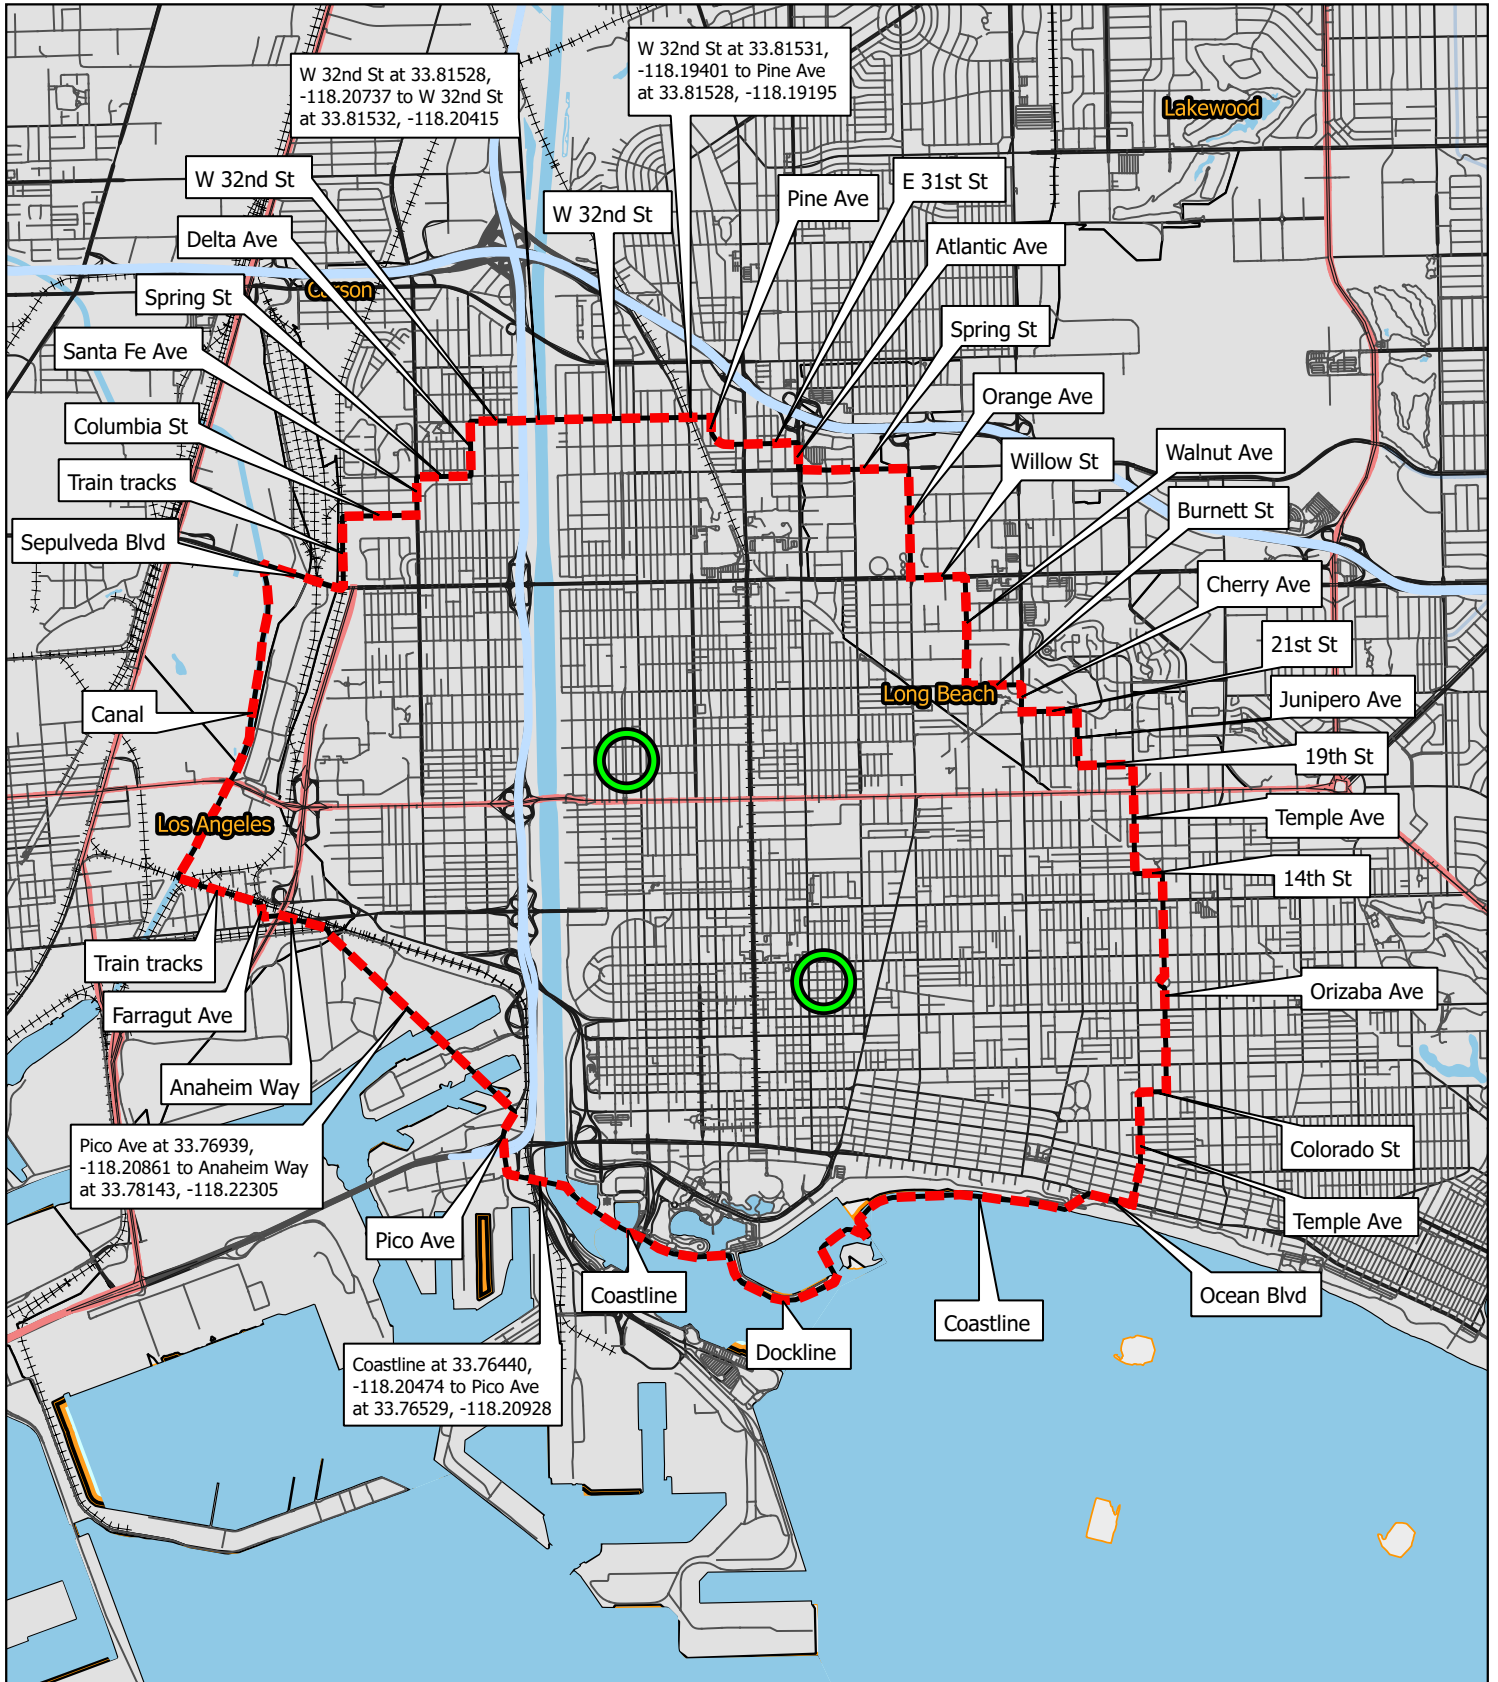

Oriental Fruit Fly Eradication Project Long Beach, Los Angeles County 2022

- MAT Treatment Boundary
- Possible Foliar Treatment Area

- Sensitive Environmental Area/Treatment Mitigations In Place