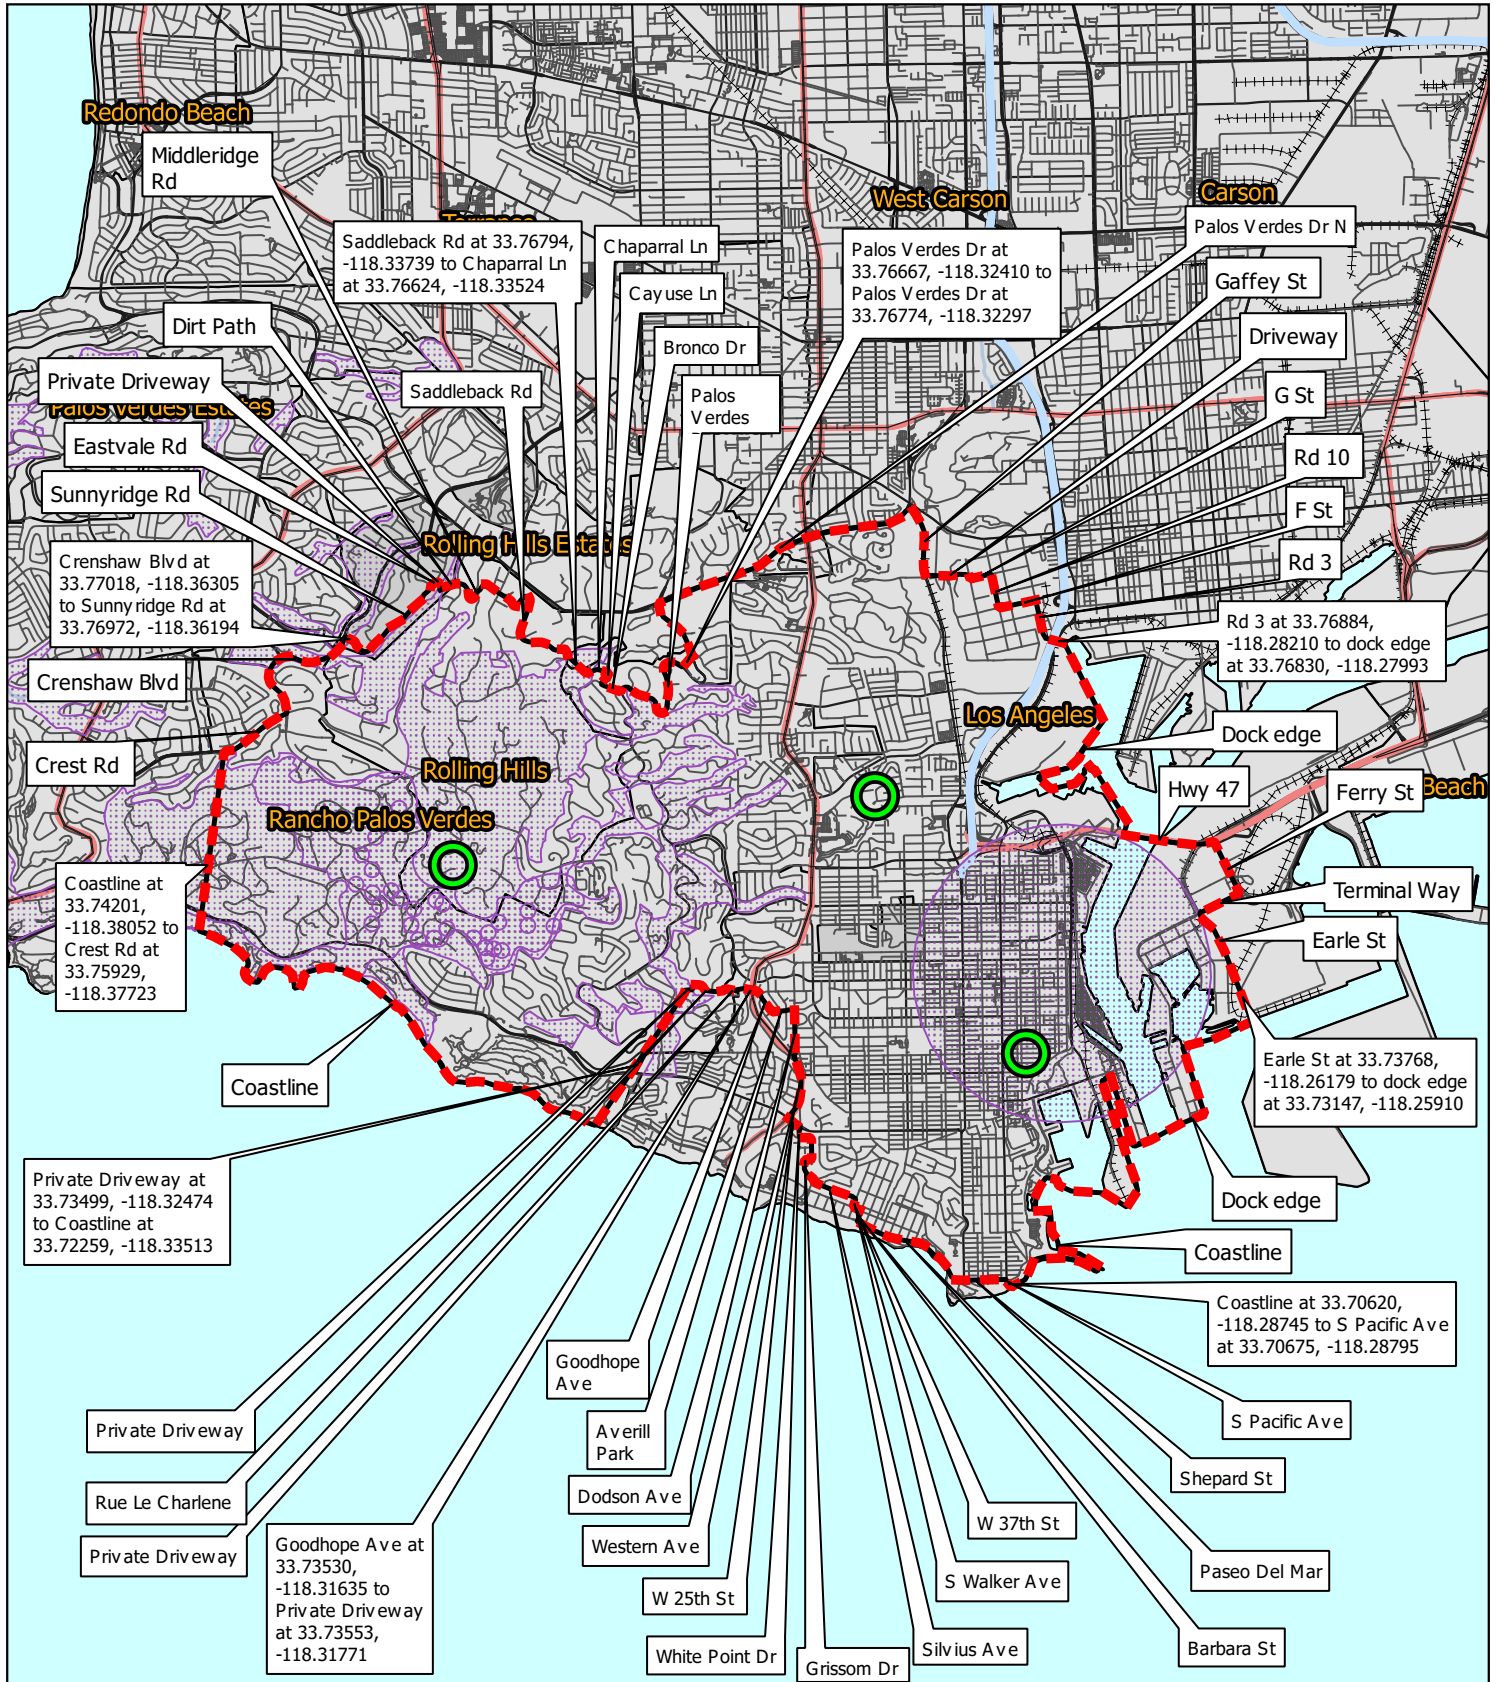

Oriental Fruit Fly Eradication Project San Pedro, Los Angeles County 2018

- Maximum Program Boundary
- Proposed 200 Meter Treatment Area

- Sensitive Environmental Area/Treatment Mitigations In Place