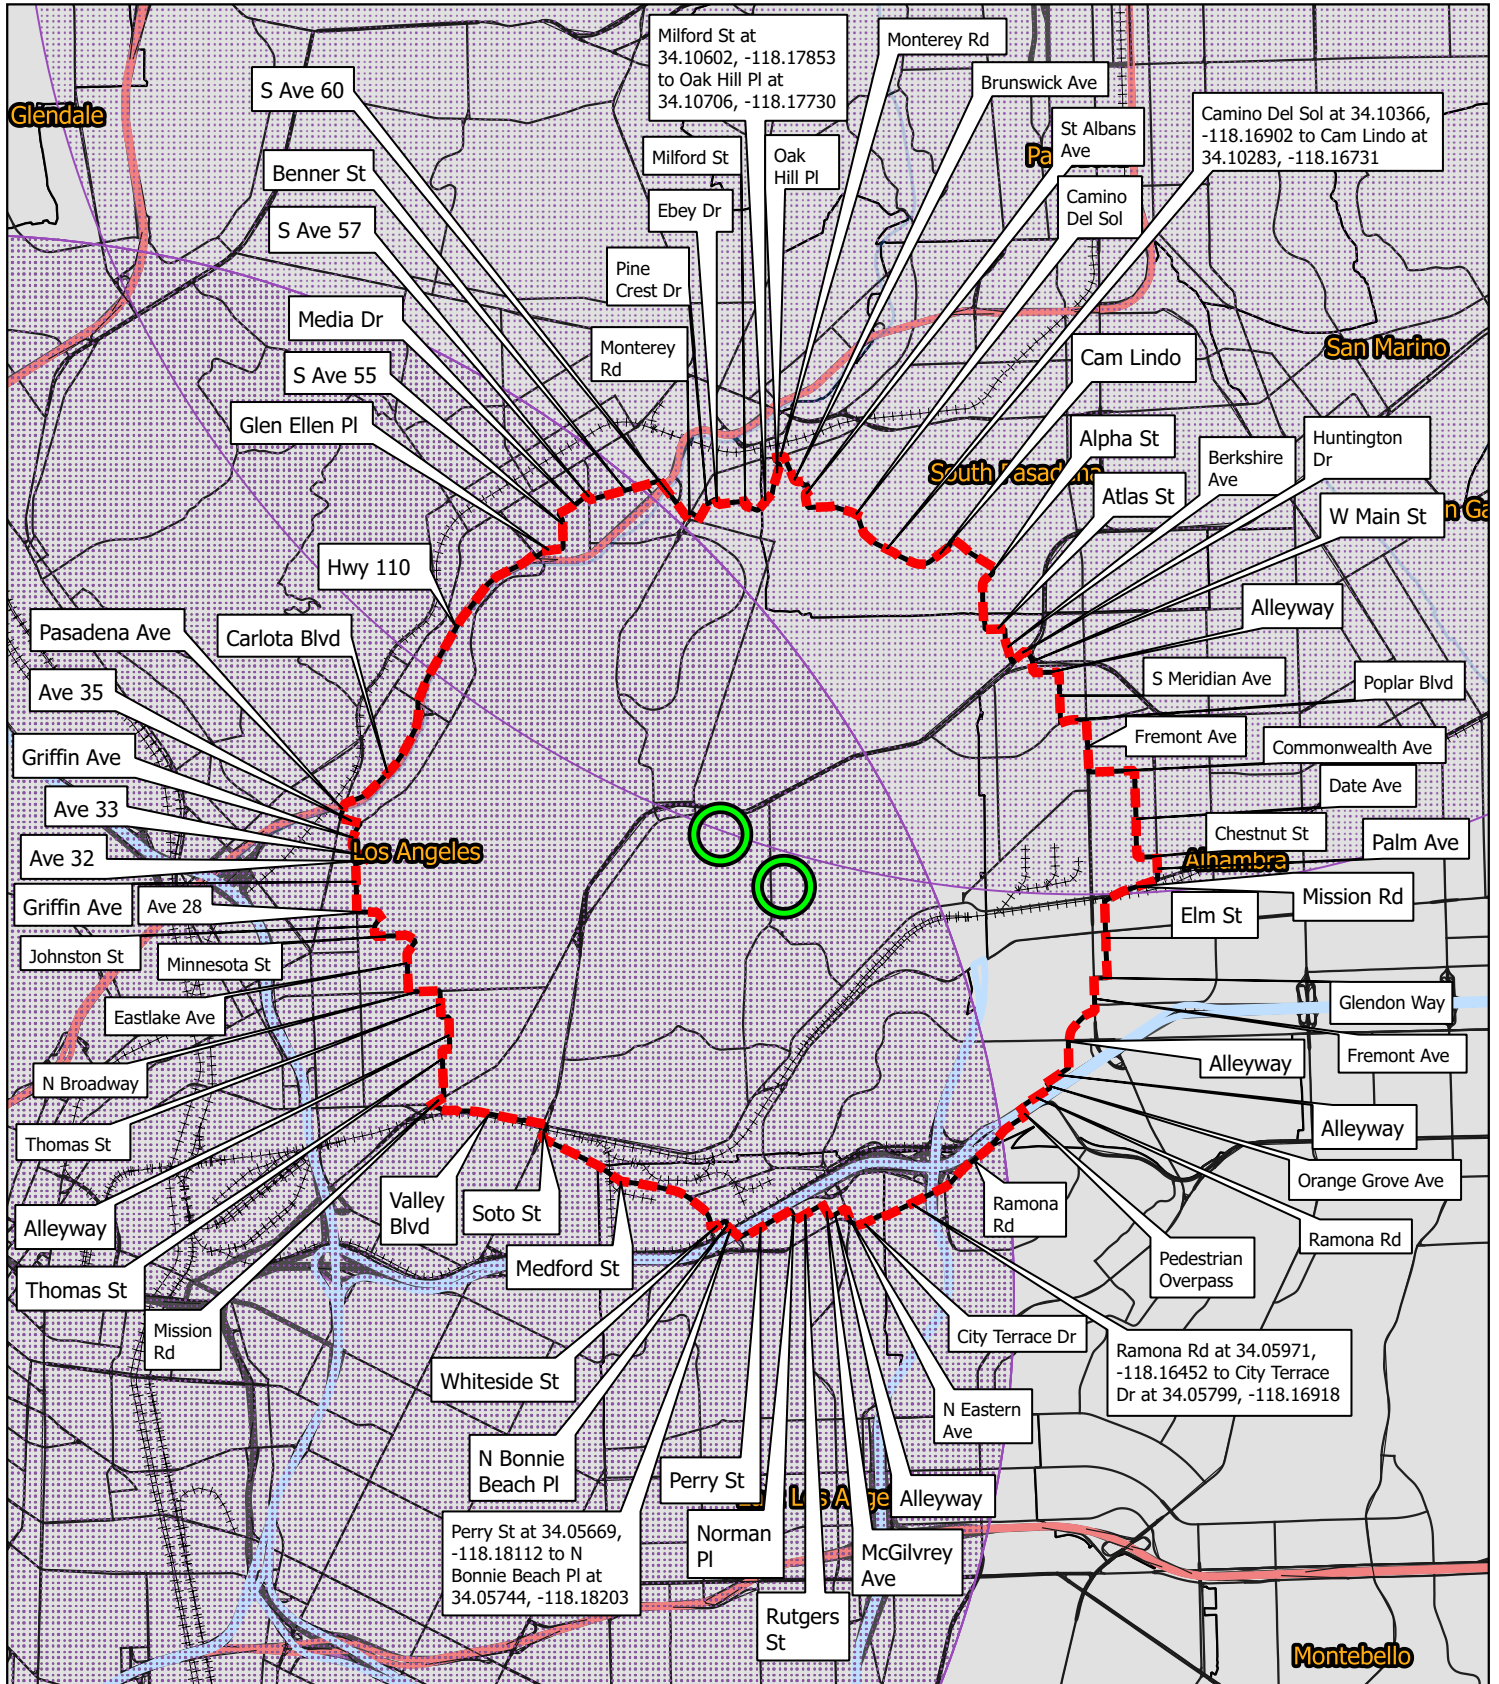

Oriental Fruit Fly Eradication Project Los Angeles, Los Angeles County 2018

- Maximum Program Boundary
- Proposed 200 Meter Treatment Area

- Sensitive Environmental Area/Treatment Mitigations In Place