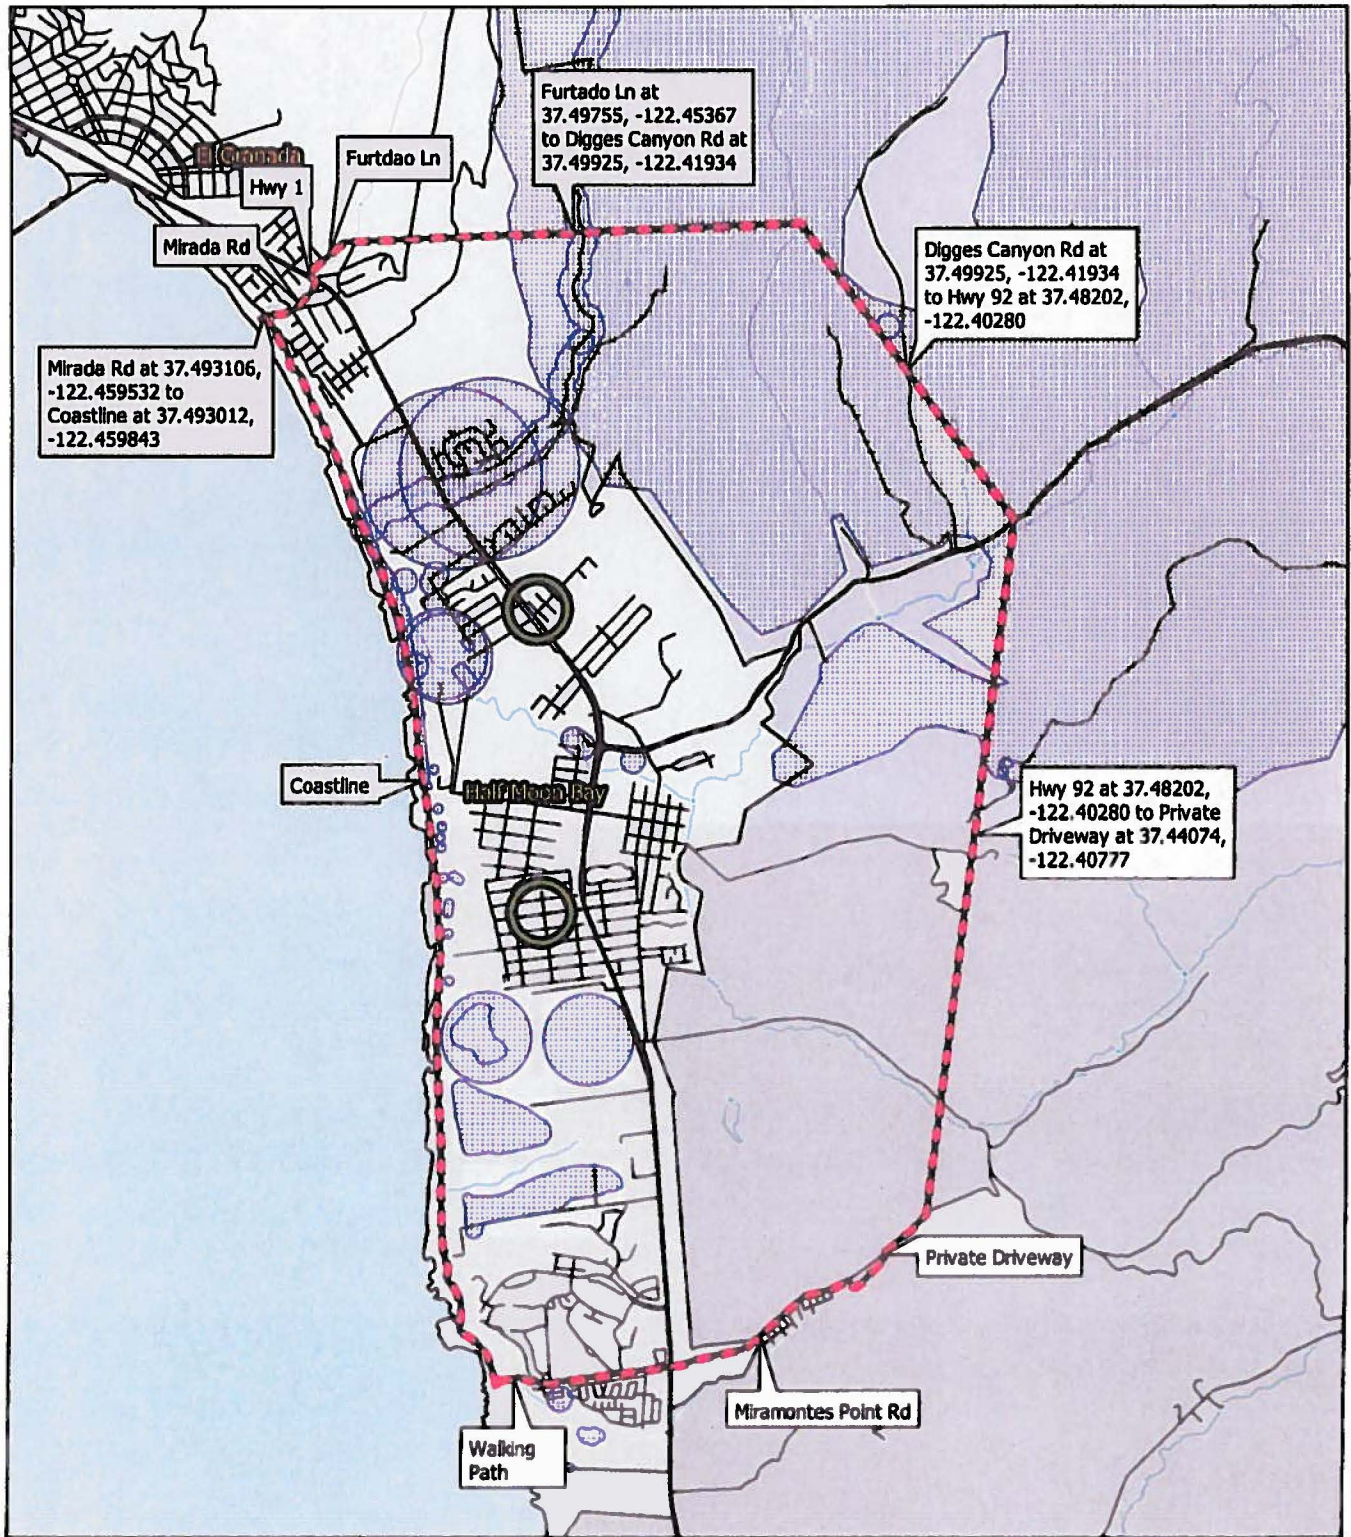

Mediterranean Fruit Fly Eradication Project Half Moon Bay, San Mateo County 2017

Mirada Rd at 37.493106, -122.459532 to Coastline at 37.493012, -122.459843

Furtado Ln at 37.49755, -122.45367 to Digges Canyon Rd at 37.49925, -122.41934

Digges Canyon Rd at 37.49925, -122.41934 to Hwy 92 at 37.48202, -122.40280

Hwy 92 at 37.48202, -122.40280 to Private Driveway at 37.44074, -122.40777

- Maximum Program Boundary
- Proposed 200 Meter Treatment Area
- Sensitive Environmental Area/Treatment Mitigations In Place