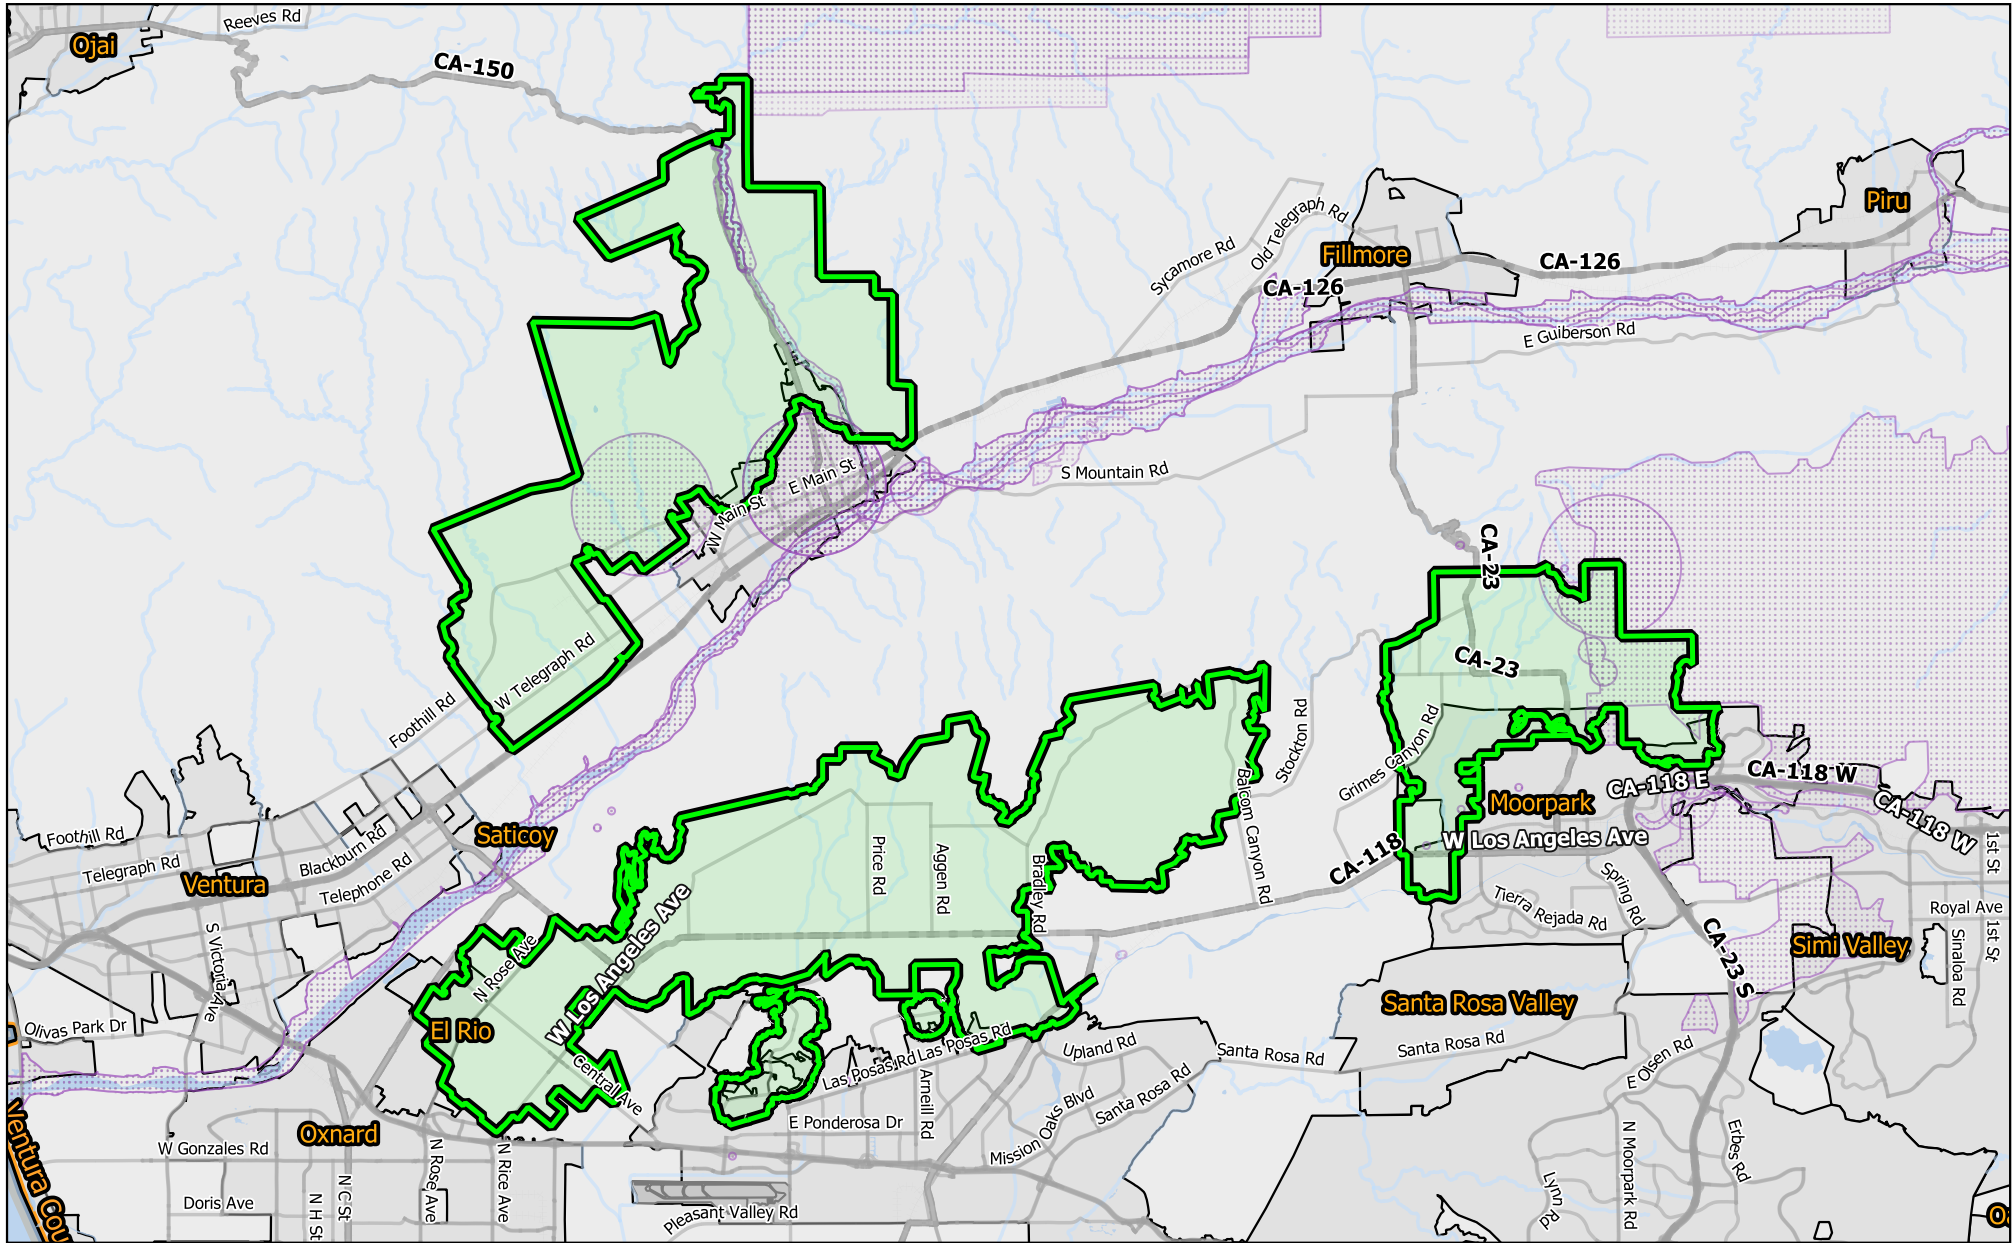

Asian Citrus Psyllid Ventura County 2019

 Proposed 400 Meter Treatment Area

 Sensitive Environmental Area
Treatment Mitigations in Place