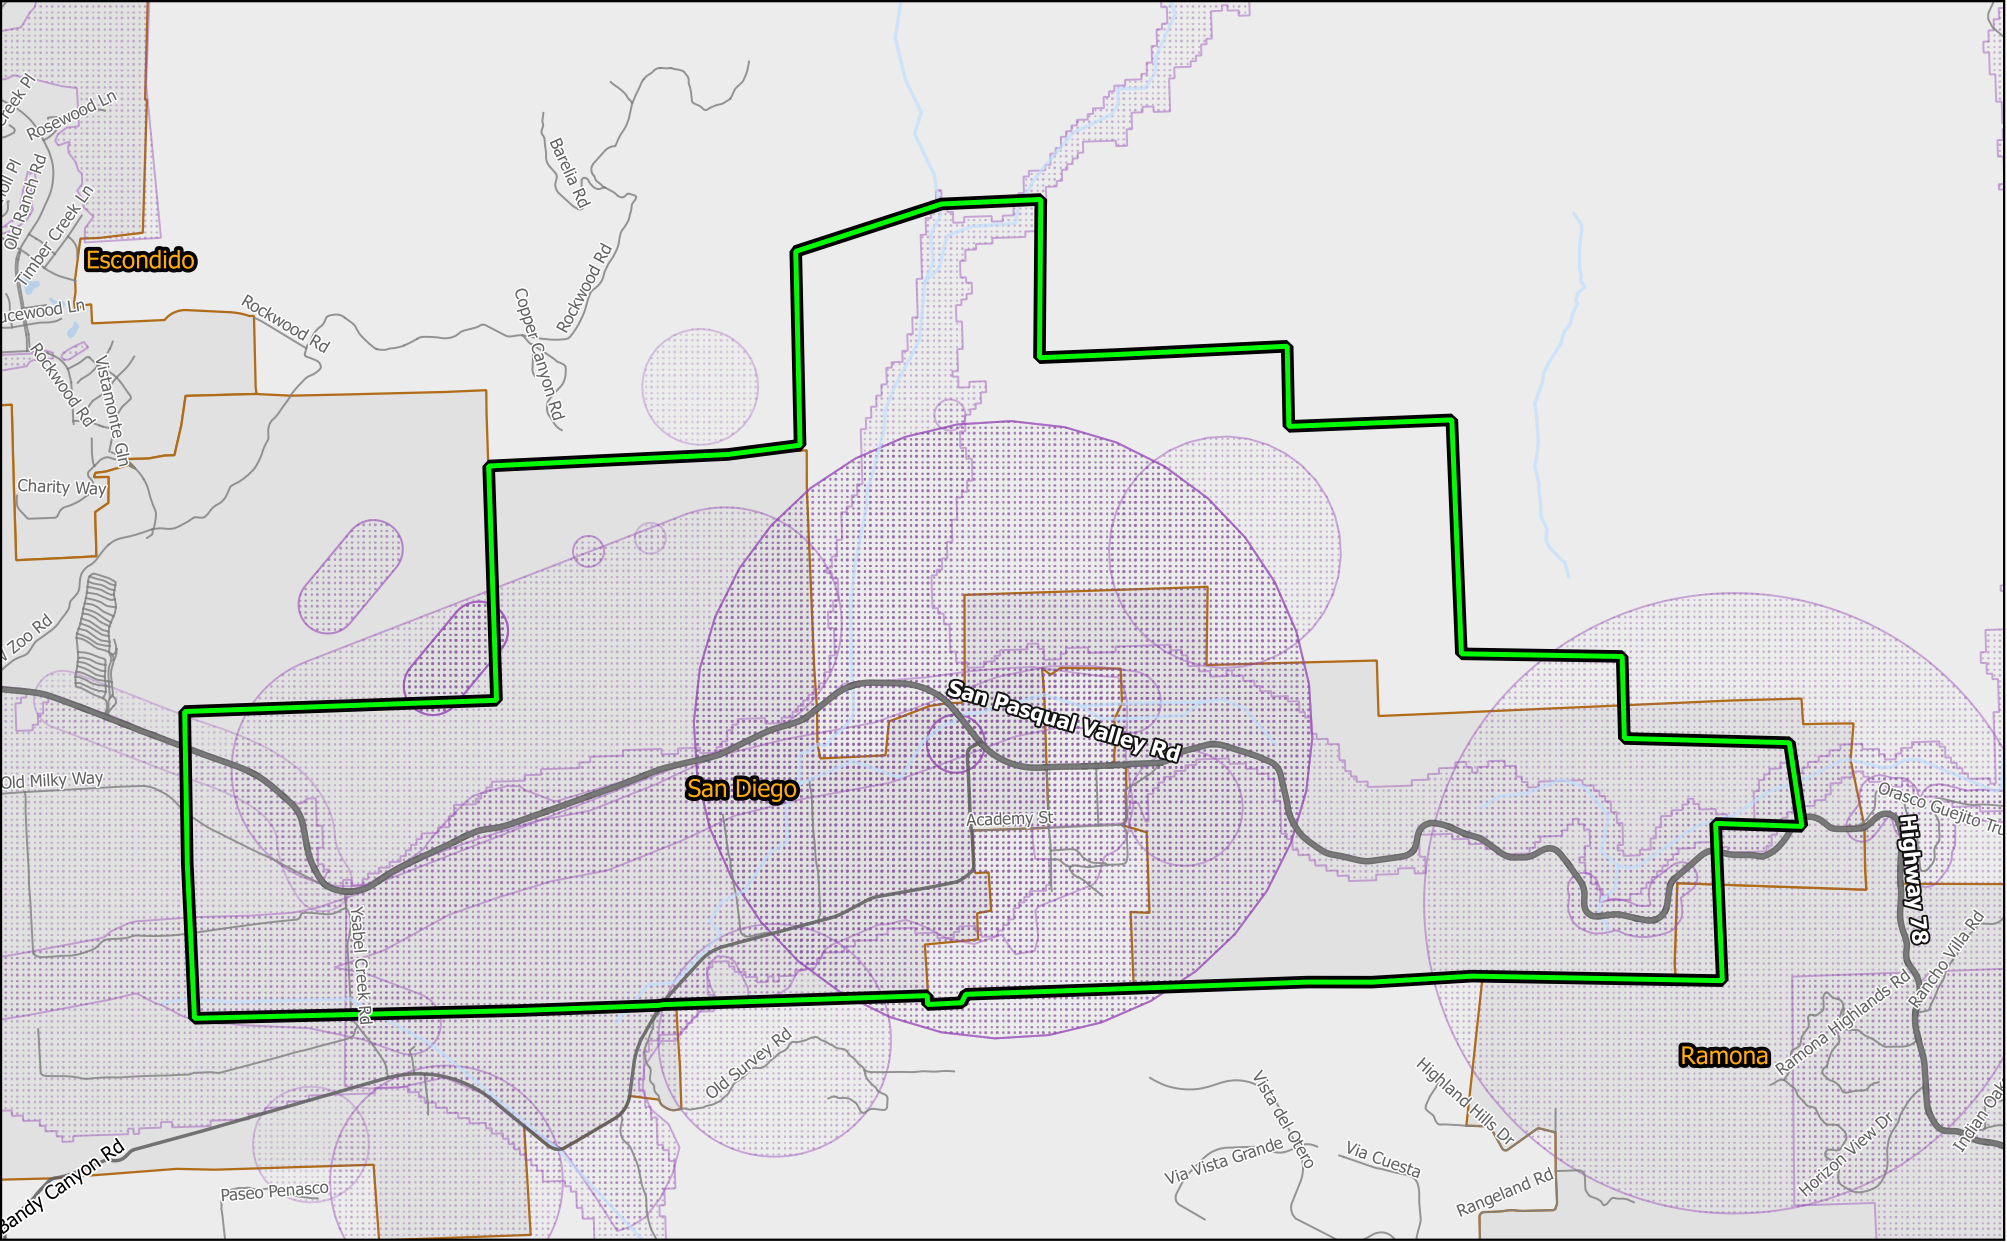

Asian Citrus Psyllid San Pasqual, San Diego County 2018

-  Proposed 400 Meter Treatment Area
-  Sensitive Environmental Area
Treatment Mitigations in Place