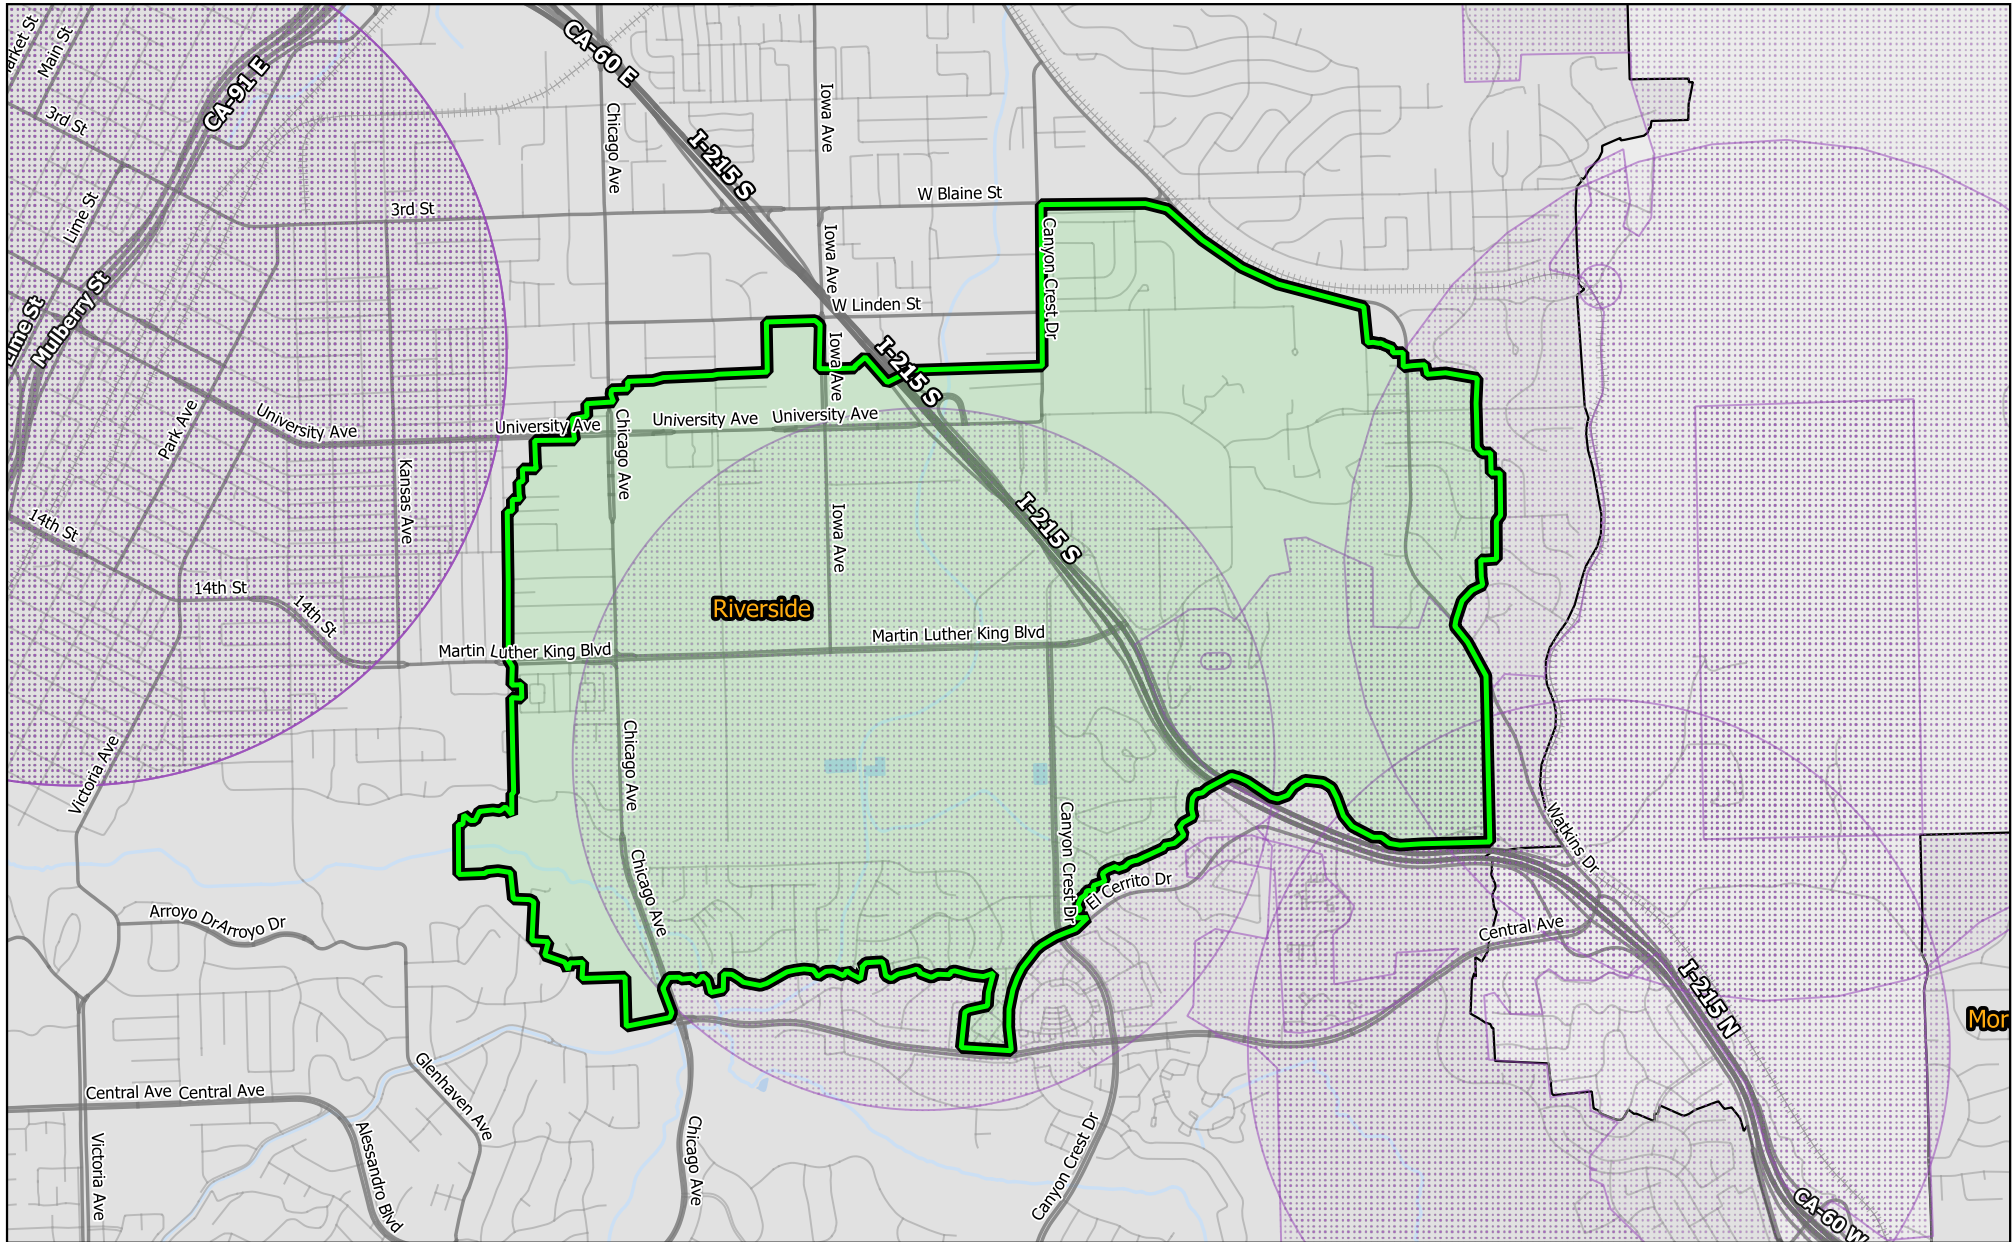

Asian Citrus Psyllid Riverside, Riverside County 2019

 400m Treatment Area

 Sensitive Environmental Area/ Treatment Mitigations In Place