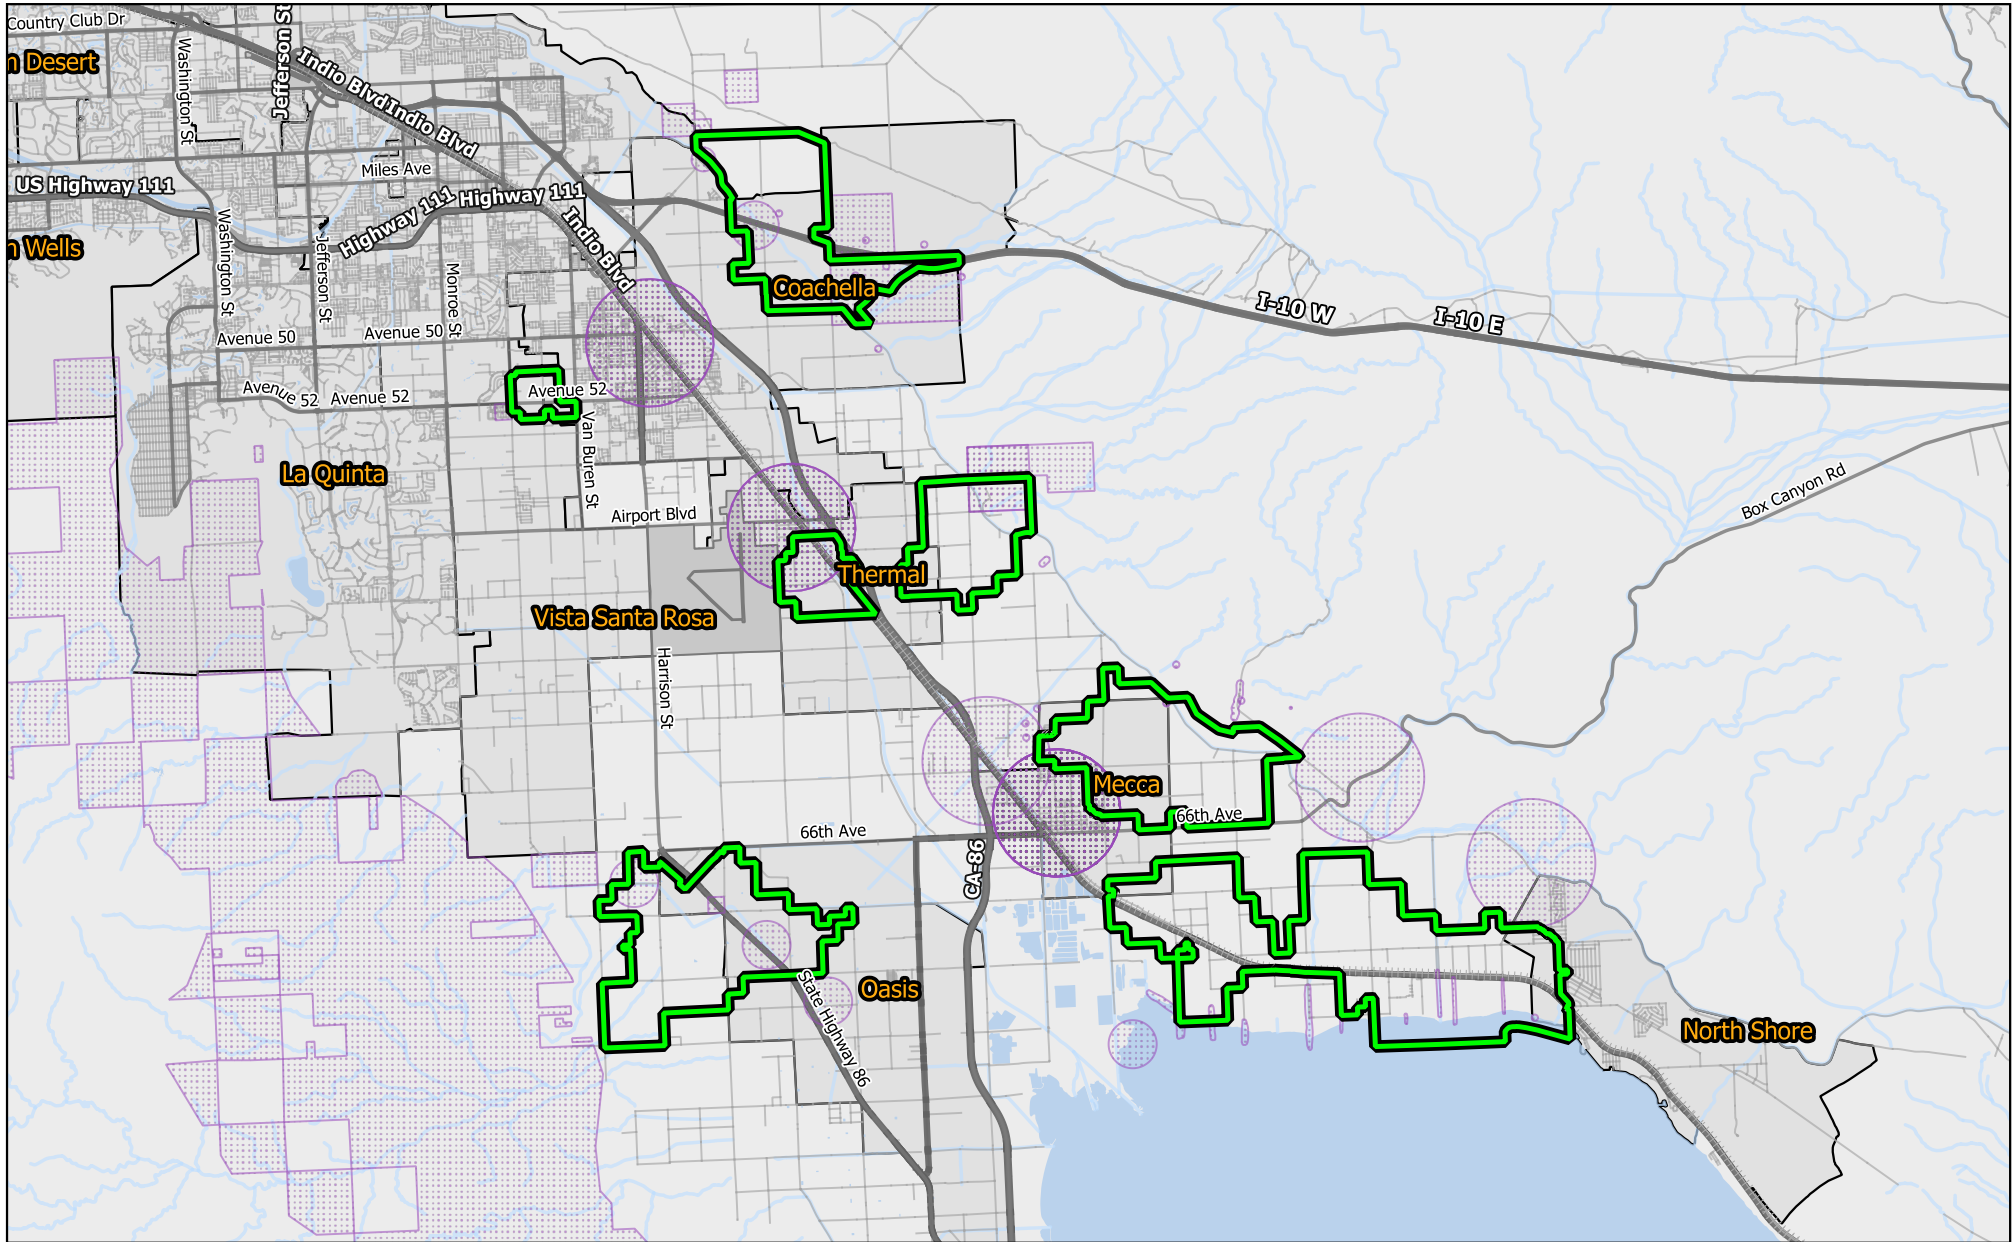

Asian Citrus Psyllid Coachella, Riverside County 2019

 Sensitive Environmental Area
 Treatment Mitigations in Place
 Proposed 400 Meter Treatment Area