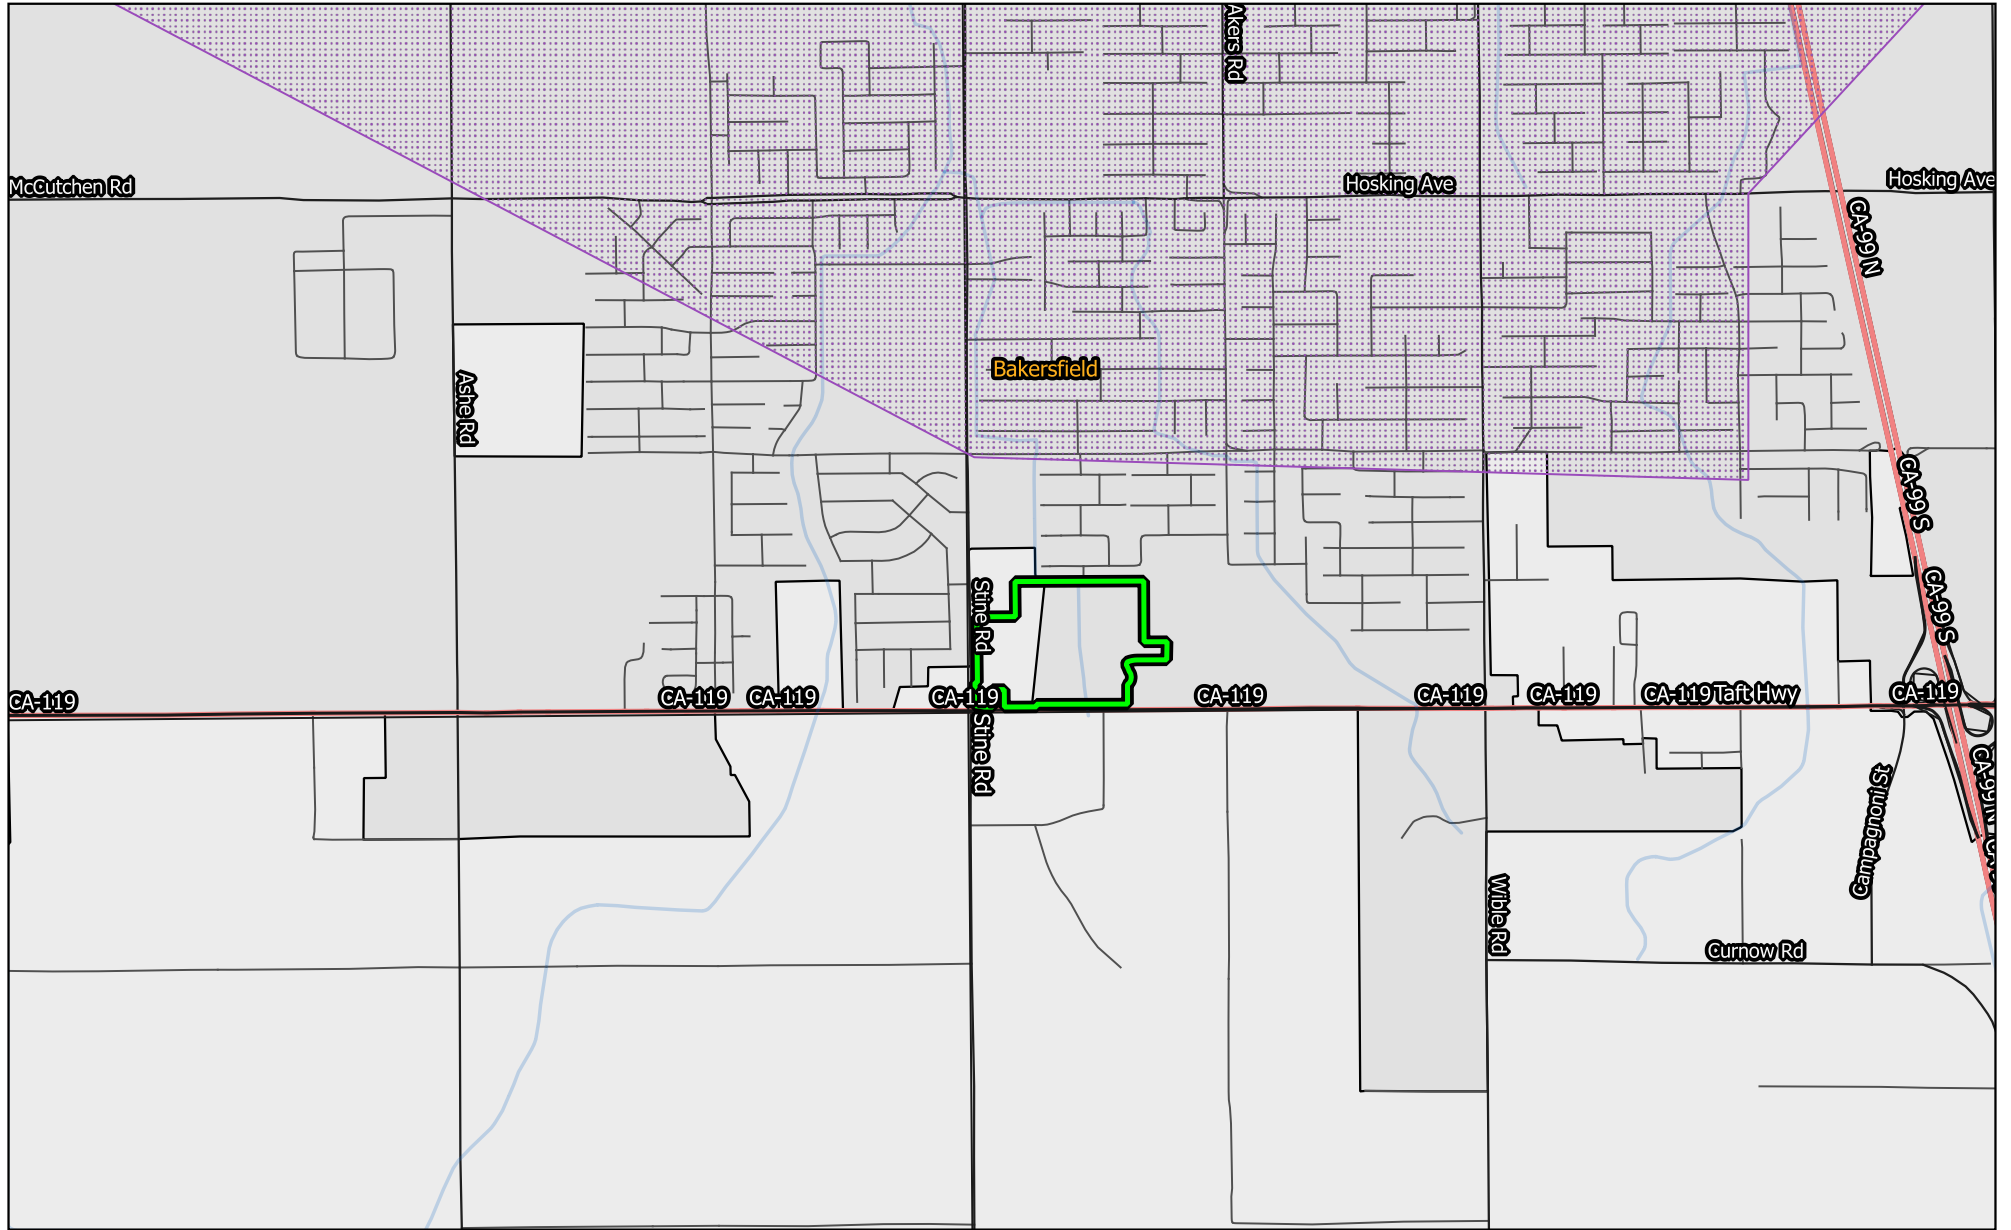

Asian Citrus Psyllid Bakersfield, Kern County 2019

-  50 Meter Treatment Area
-  Sensitive Environmental Area
Treatment Mitigations in Place