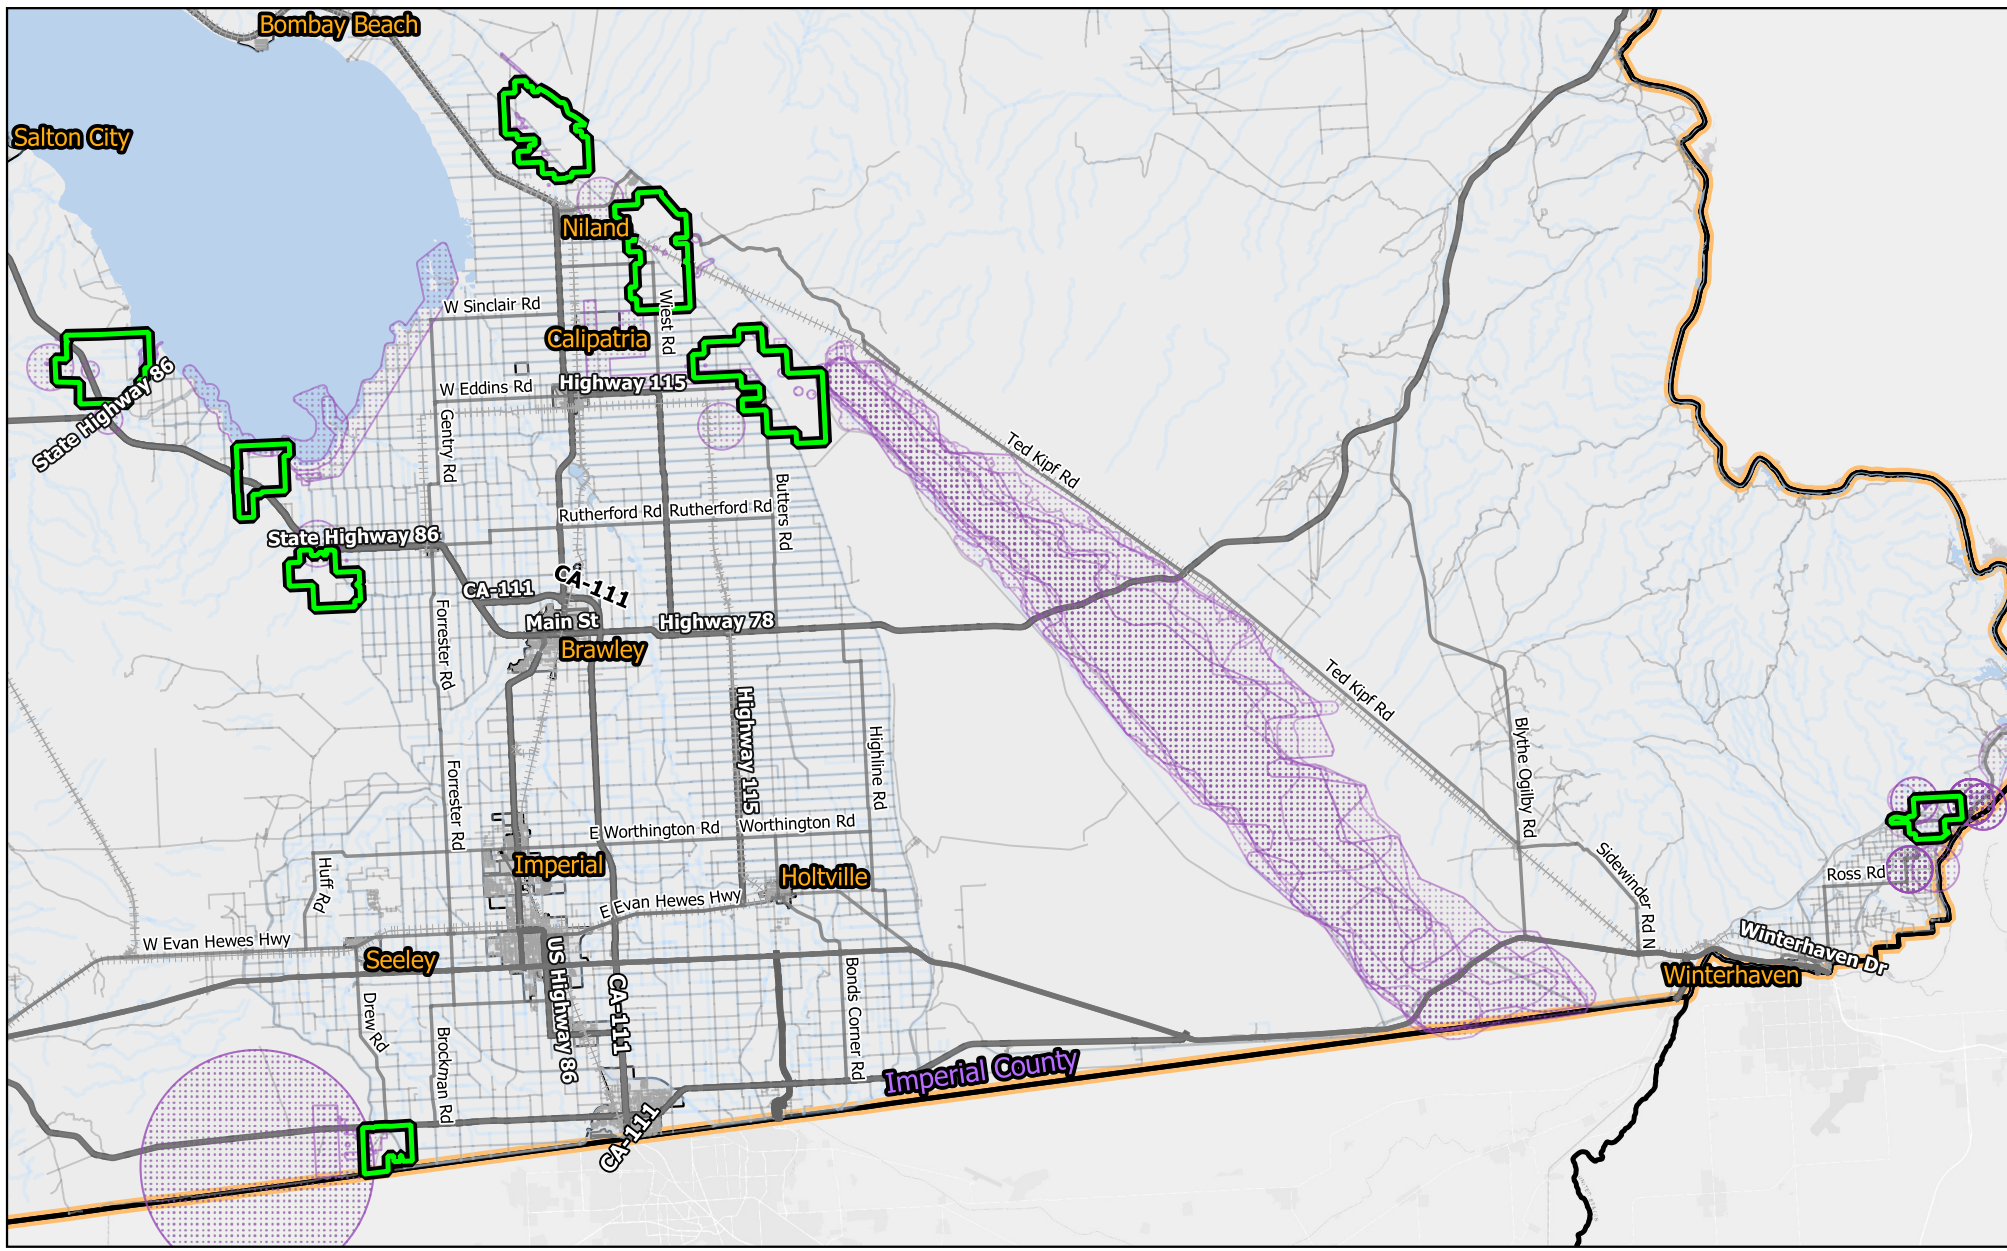

Asian Citrus Psyllid Imperial County 2019

 Sensitive Environmental Area
 Proposed 800 Meter Treatment Area
Treatment Mitigations in Place