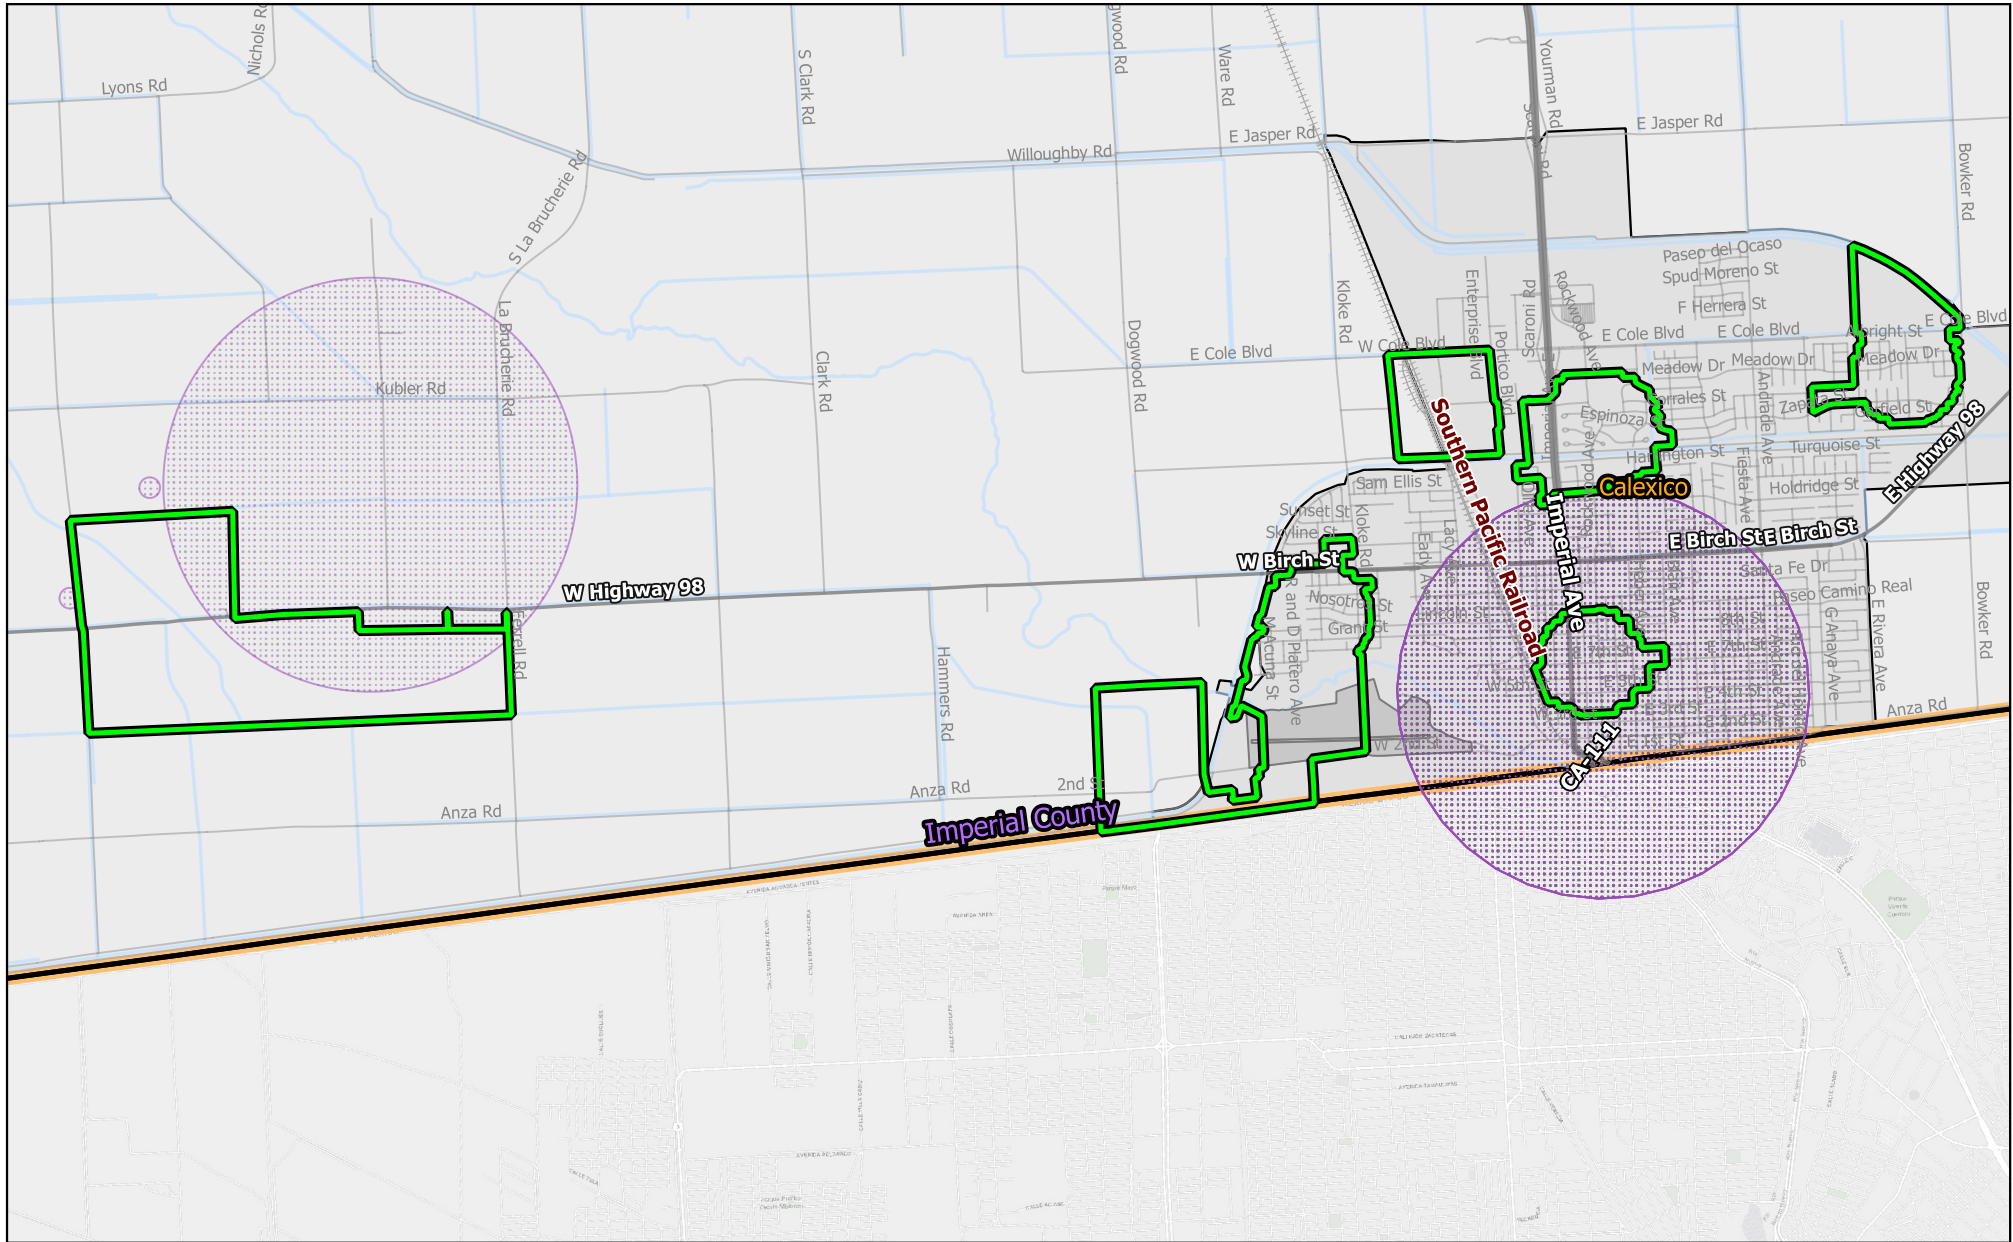

# Asian Citrus Psyllid Calexico, Imperial County 2019

 400m Treatment Area

 Sensitive Environmental Area/ Treatment Mitigations In Place