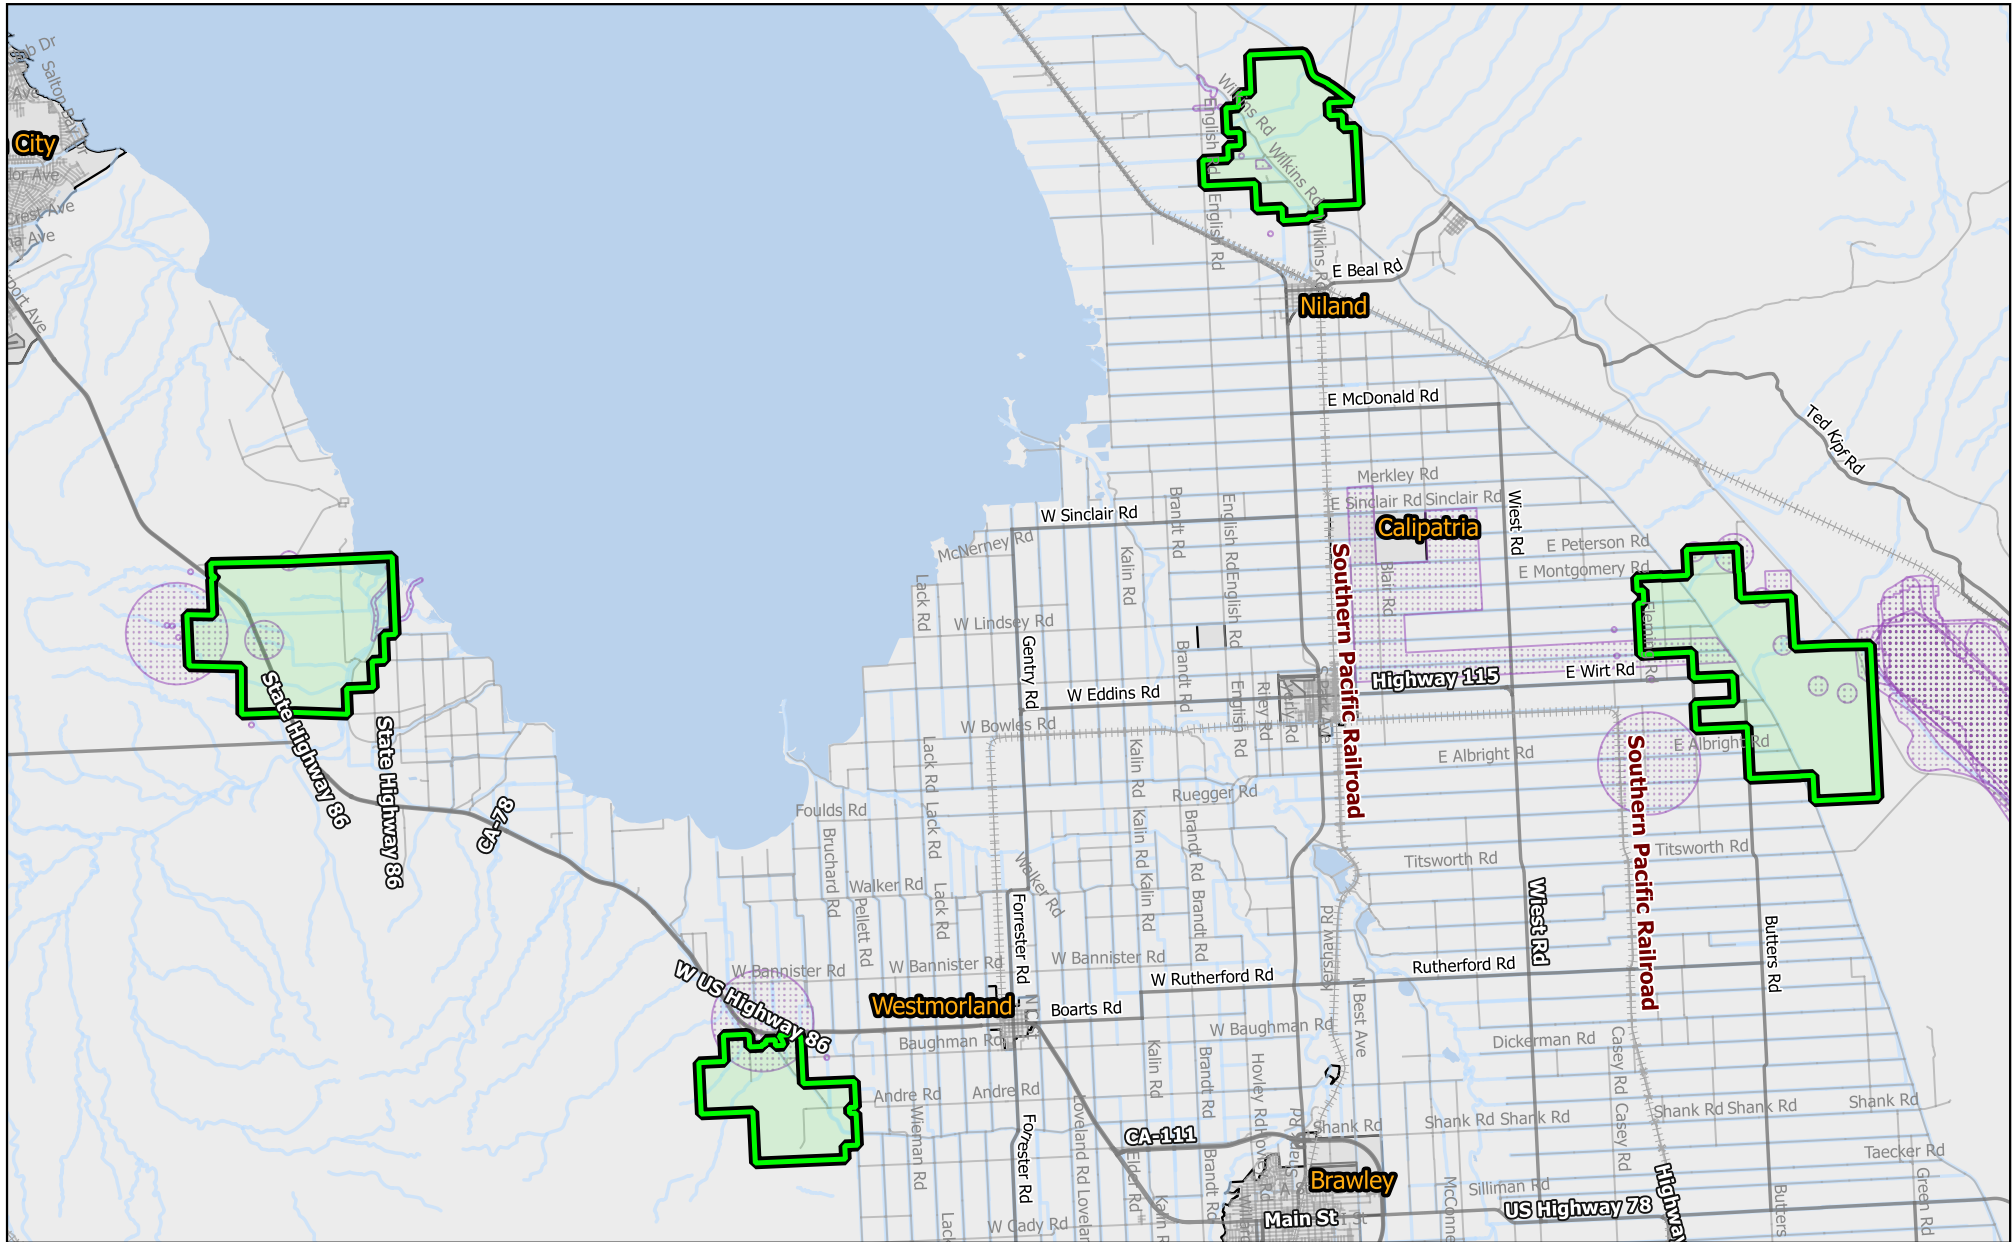

Asian Citrus Psyllid Imperial County 2019

 New 400m Treatment Area

 Sensitive Environmental Area/ Treatment Mitigations In Place