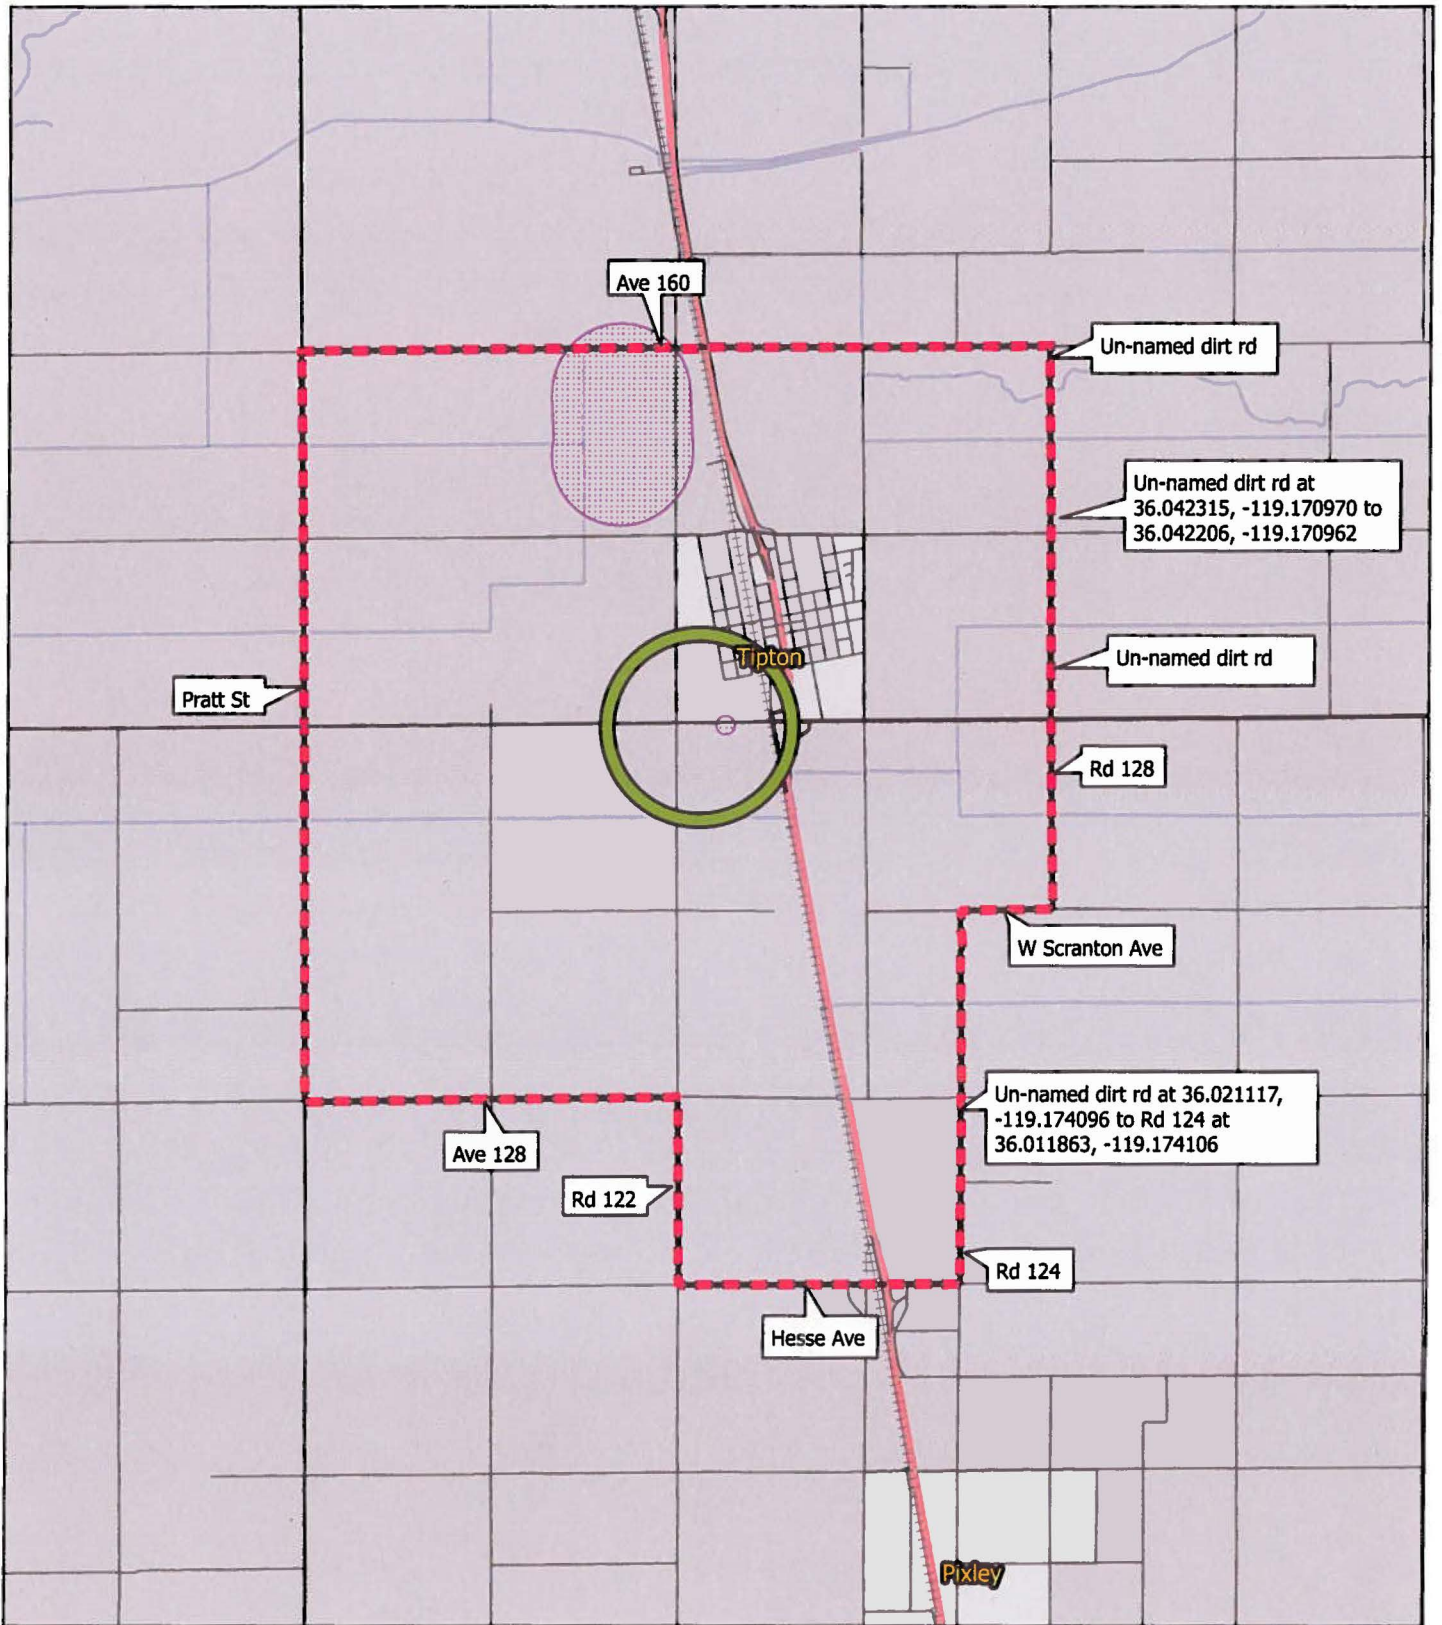

Asian Citrus Psyllid Tipton, Tulare County 2018

- Maximum Program Boundary
- Proposed 800 Meter Treatment Area
- Sensitive Environmental Area/Treatment Mitigations In Place