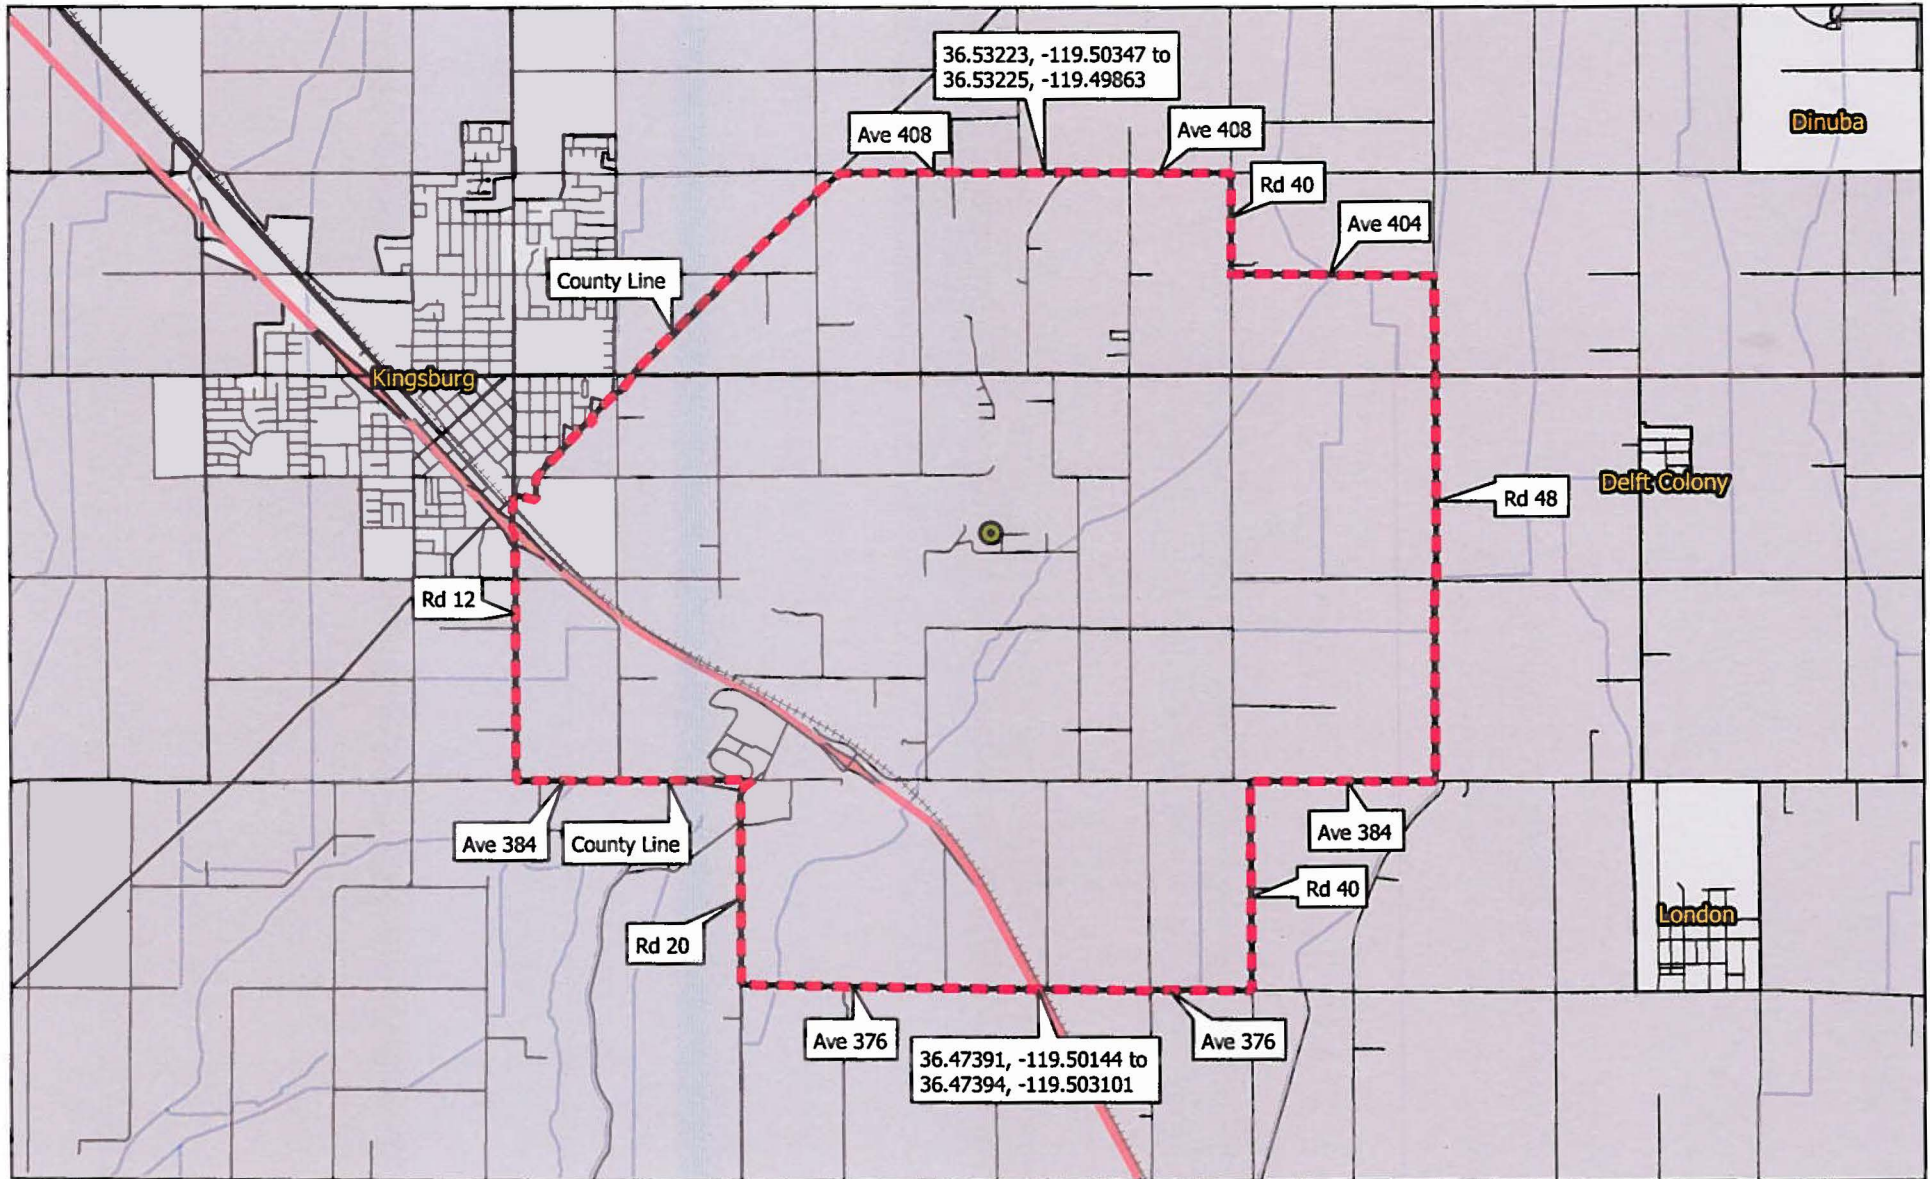

# Asian Citrus Psyllid Kingsburg, Tulare County 2017

- Maximum Program Boundary
- Proposed 50 Meter Treatment Area

- Sensitive Environmental Area Treatment Mitigations in Place