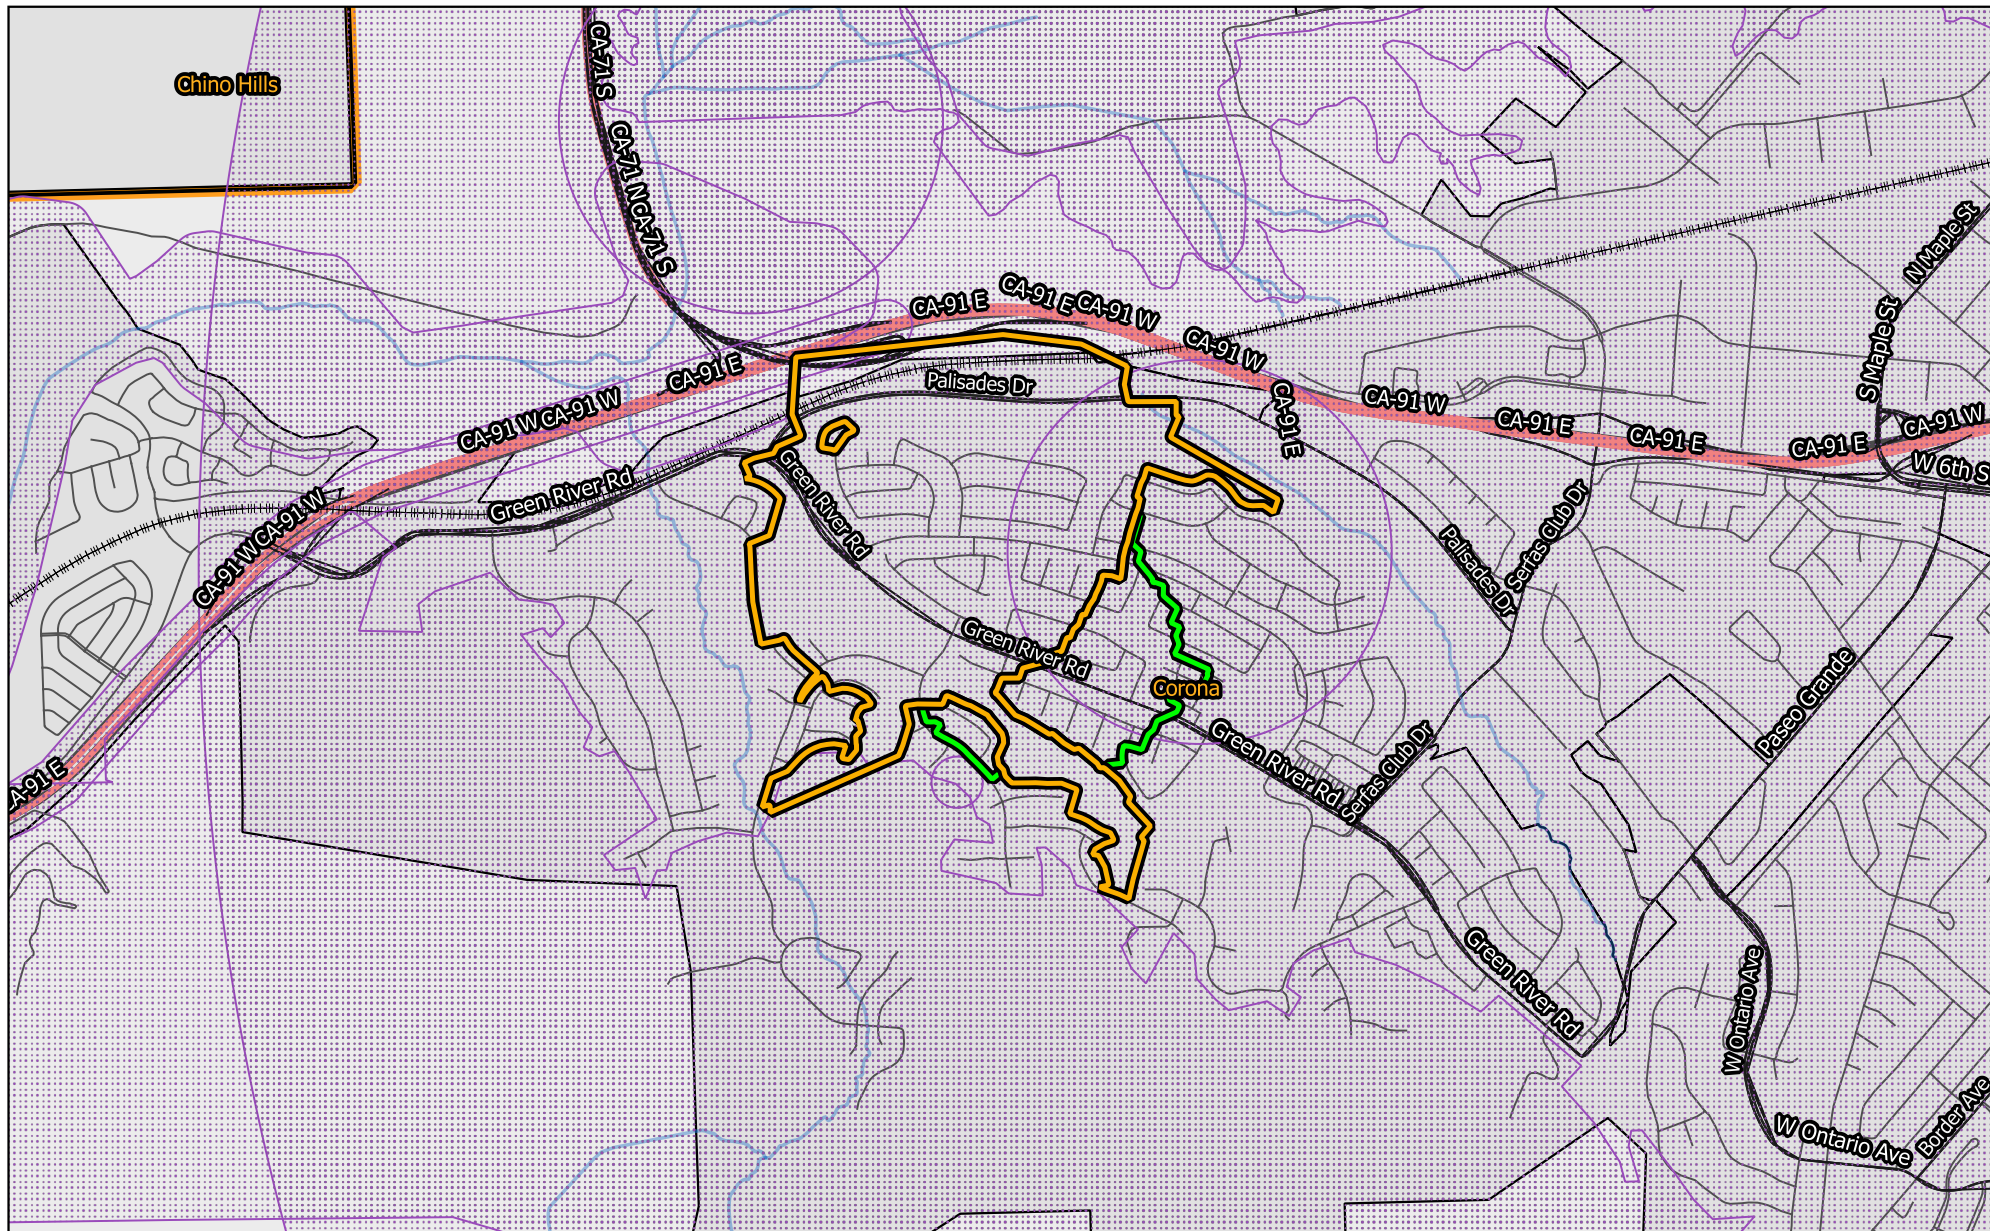

Asian Citrus Psyllid Program Corona, Riverside County Amendment 2020

- Existing 400m Treatment Area
- New 400m Treatment Area
- Sensitive Environmental Area/Treatment Mitigations In Place