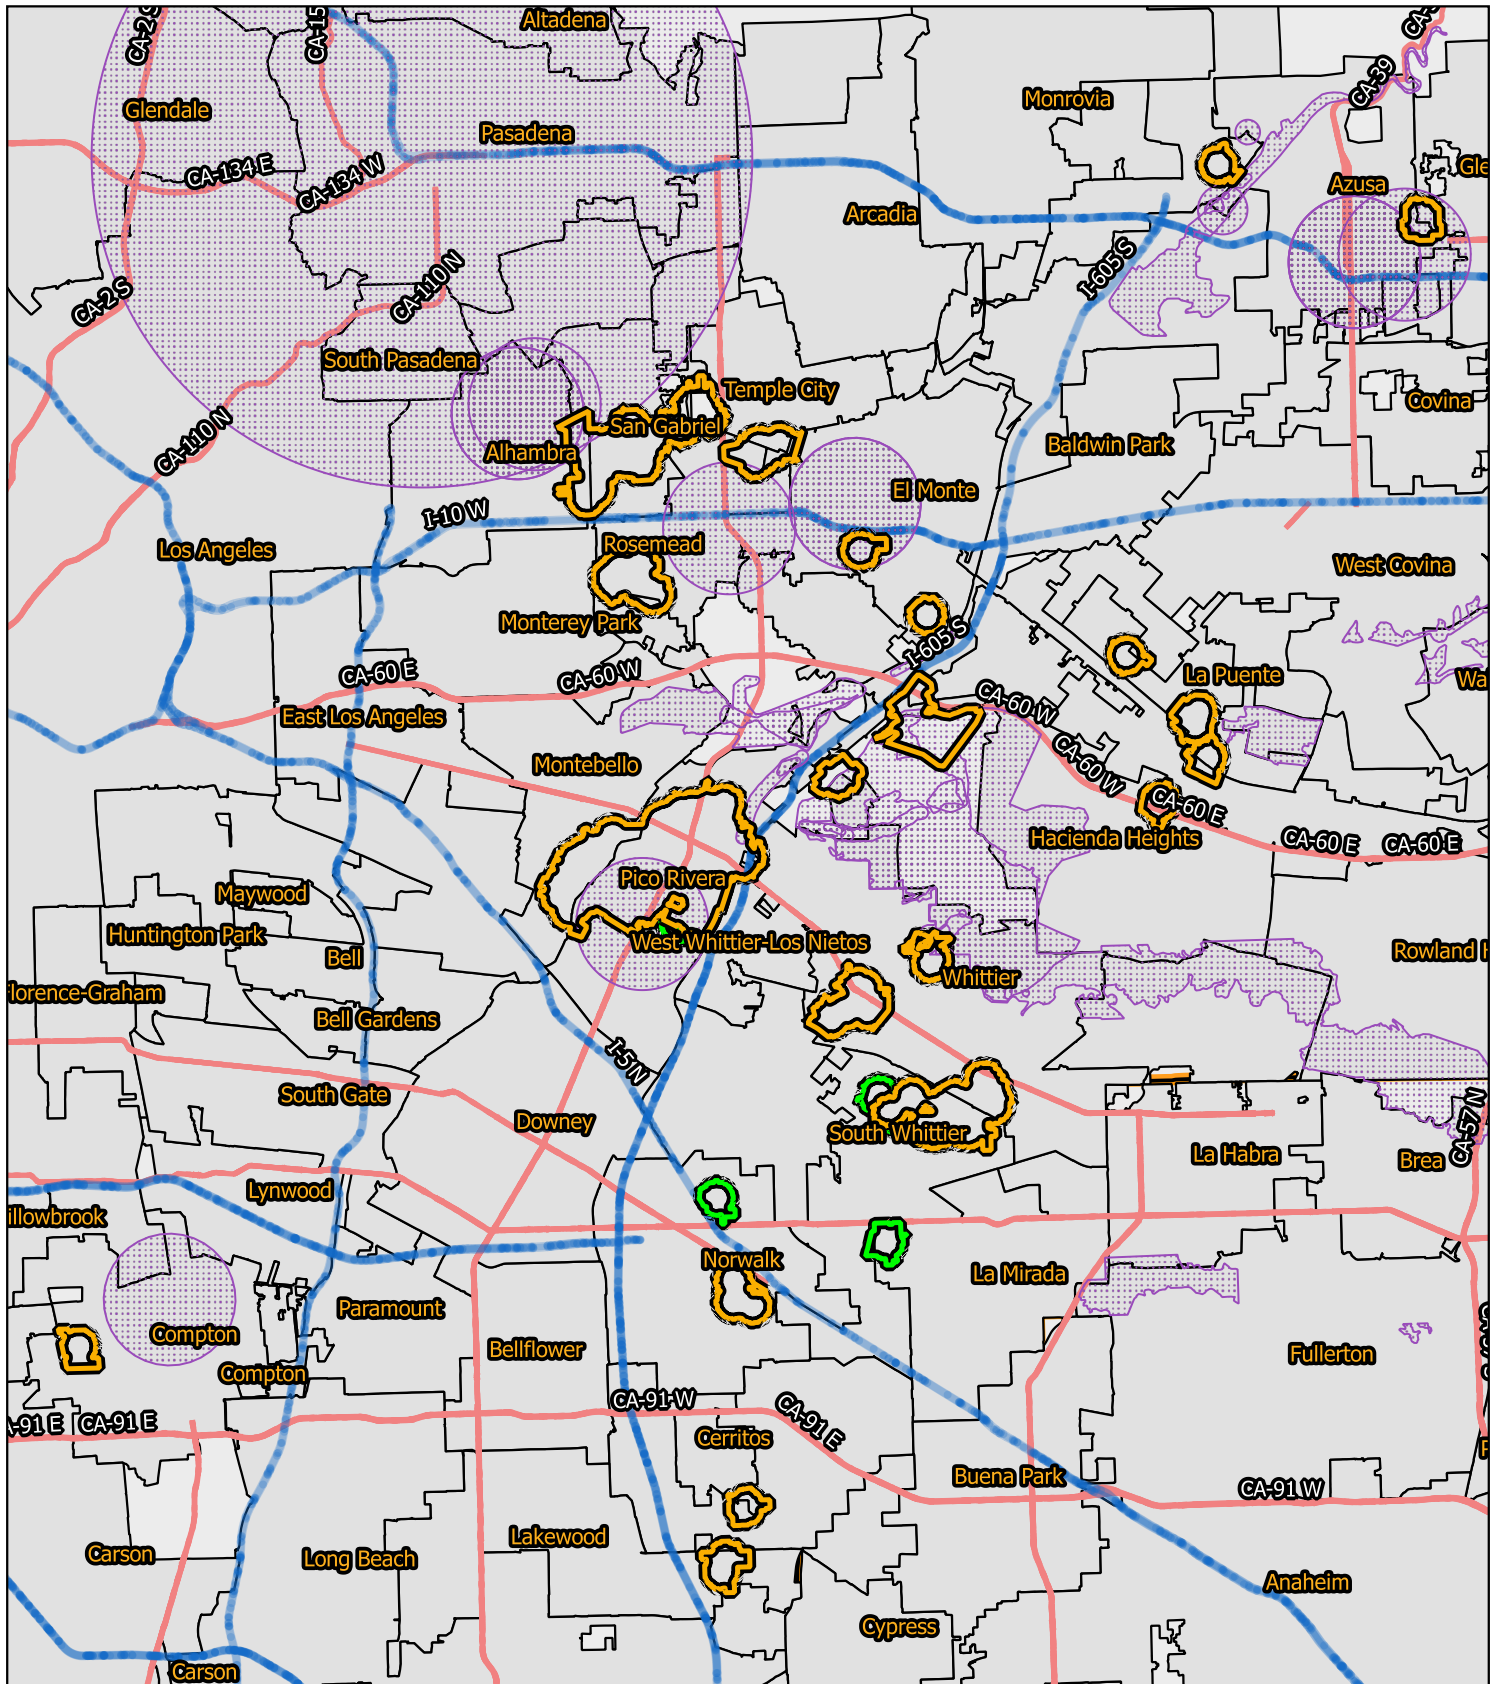

Asian Citrus Psyllid Program

Alhambra, Cerritos, Compton, Duarte, El Monte, Glendora, Hacienda Heights, La Mirada, La Puente, Lakewood, Montebello, Norwalk, Pico Rivera, Rosemead, San Gabriel, Temple City, Whittier, Los Angeles County Amendment 2020

- Existing 400m Treatment Area
- New 400m Treatment Area

- Sensitive Environmental Area/Treatment Mitigations In Place