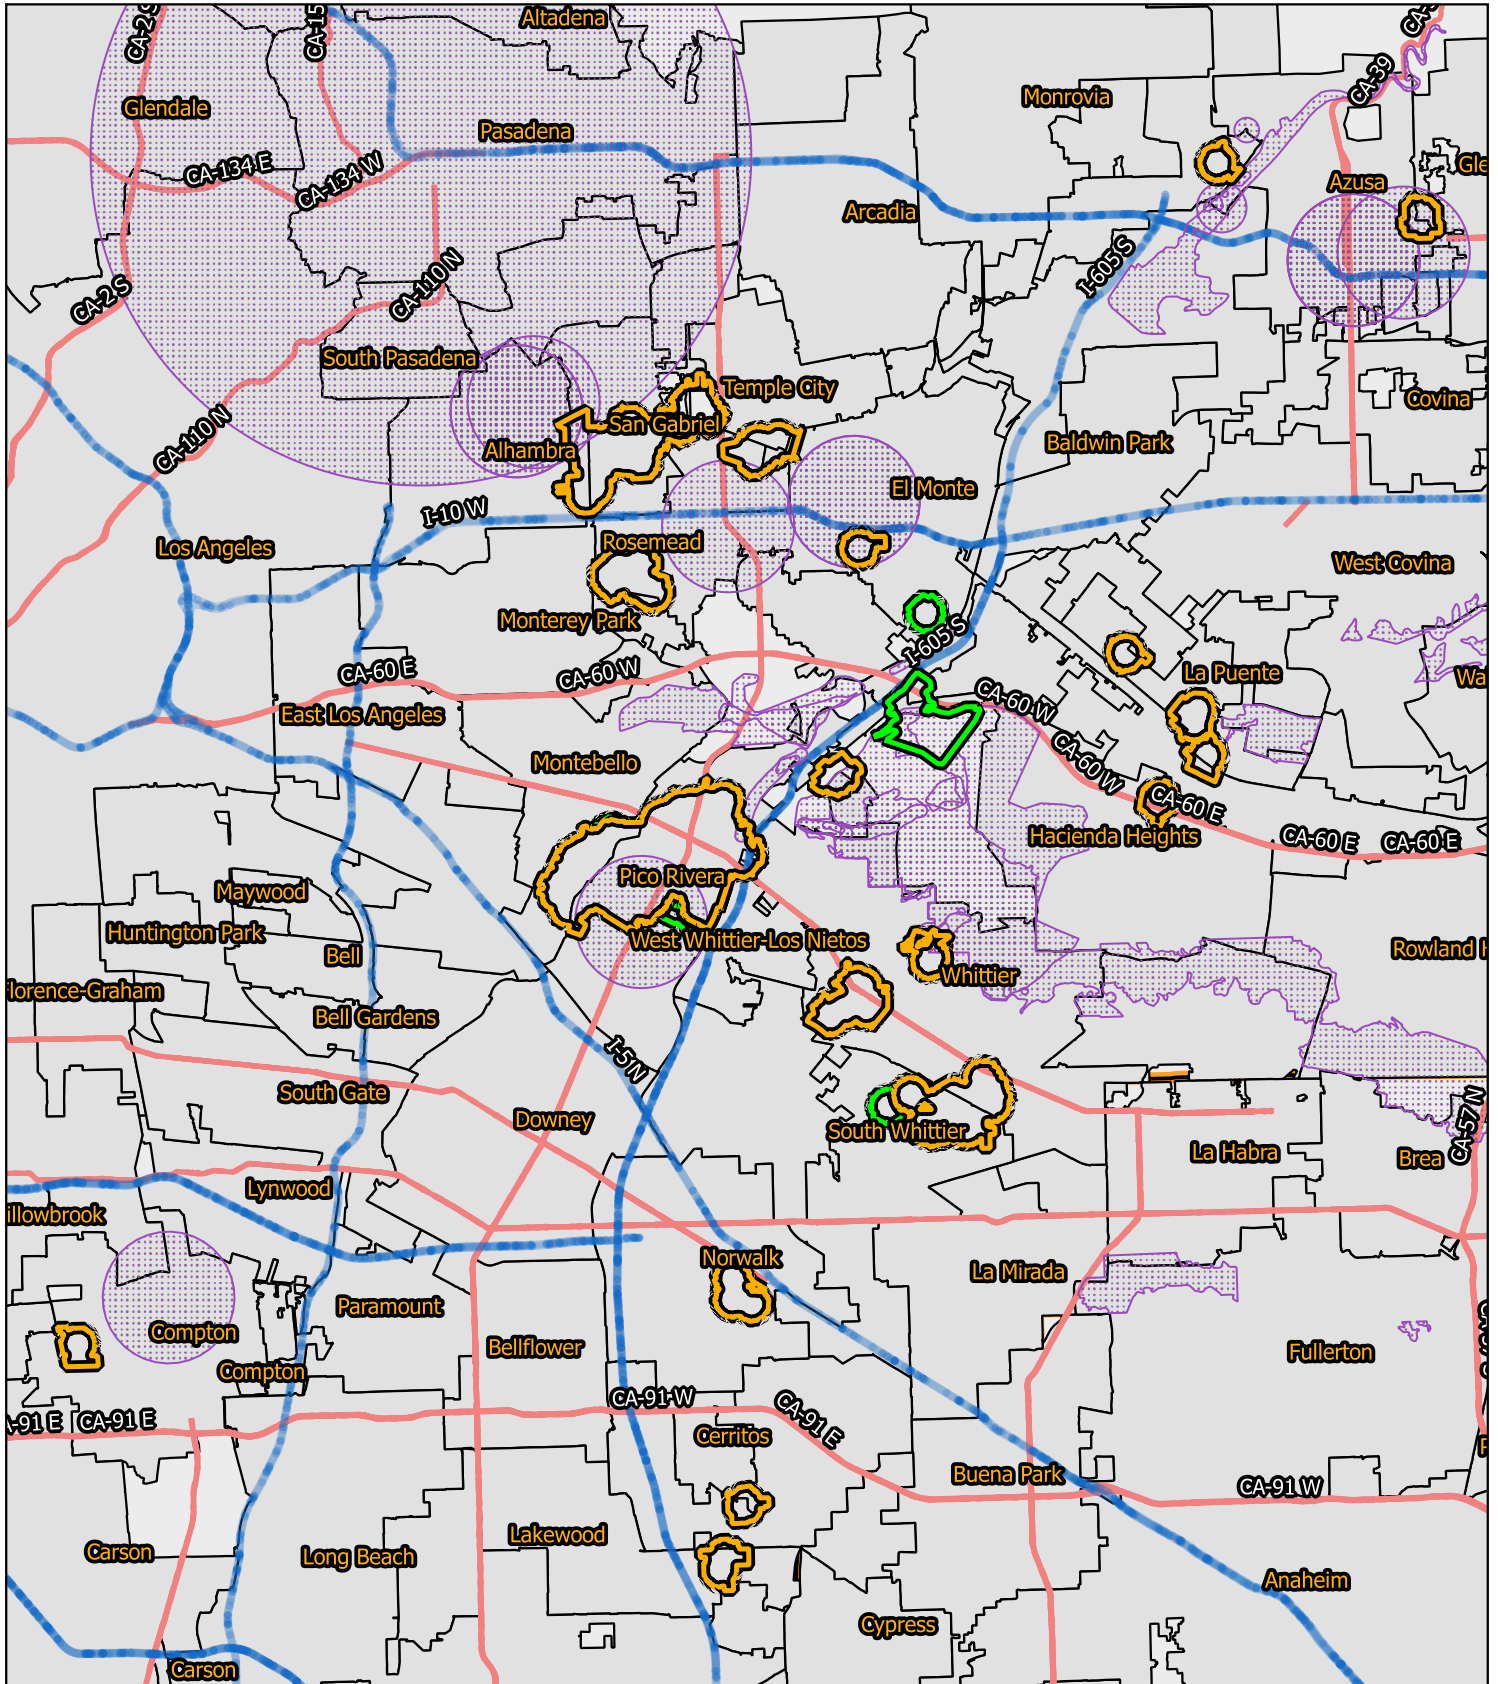

Asian Citrus Psyllid Program

Alhambra, Cerritos, Compton, Duarte, El Monte, Glendora, Hacienda Heights, La Puente, Lakewood, Montebello, Norwalk, Pico Rivera, Rosemead, San Gabriel, Temple City, Whittier, Los Angeles County Amendment 2020

0 2 4 6 mi

- Existing 400m Treatment Area
- New 400m Treatment Area

- Sensitive Environmental Area/Treatment Mitigations In Place