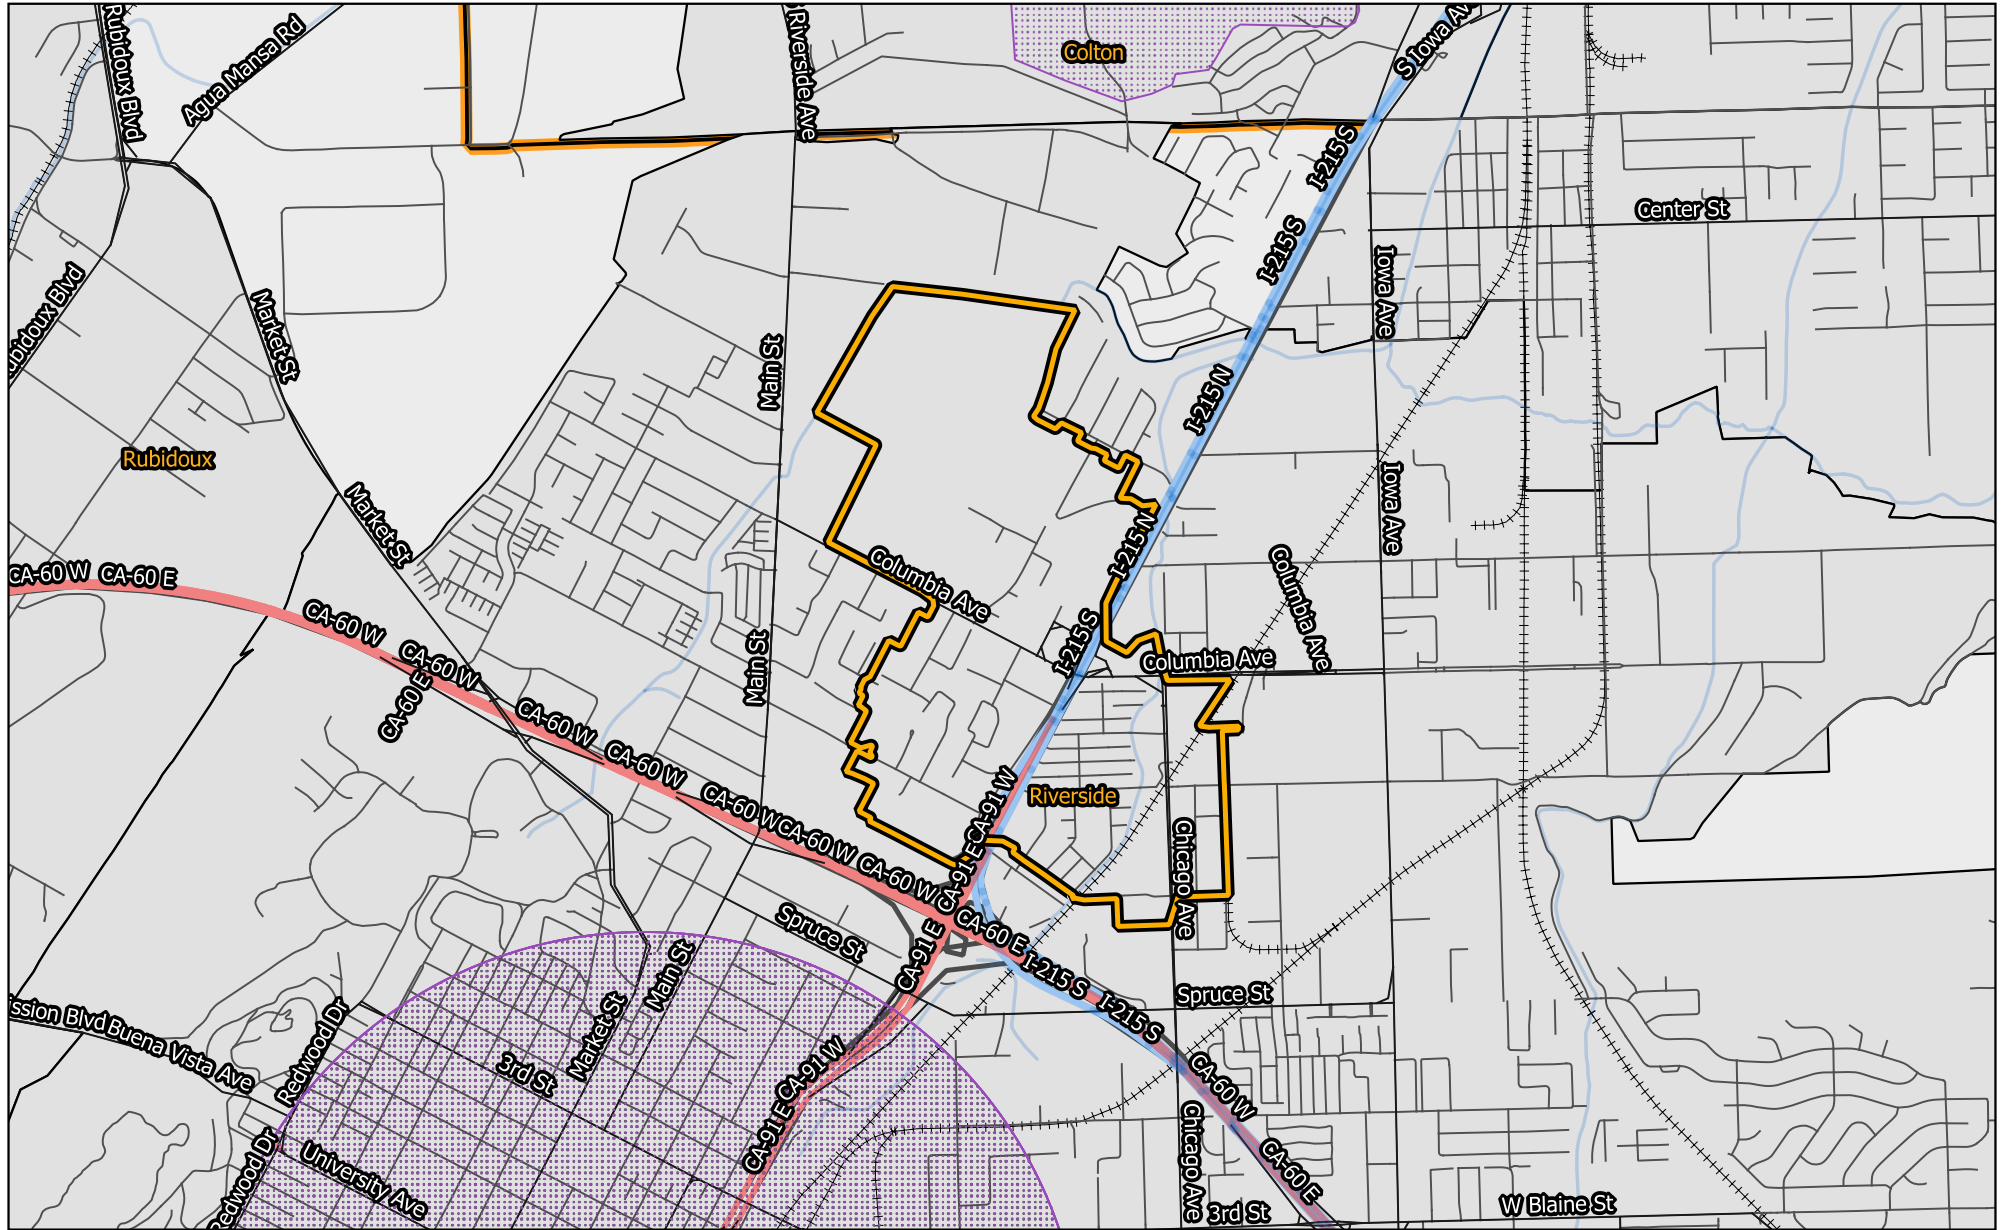

Asian Citrus Psyllid Program
Riverside, Riverside County
2019

- 400m Treatment Area
- Sensitive Environmental Area
- Treatment Mitigations in Place