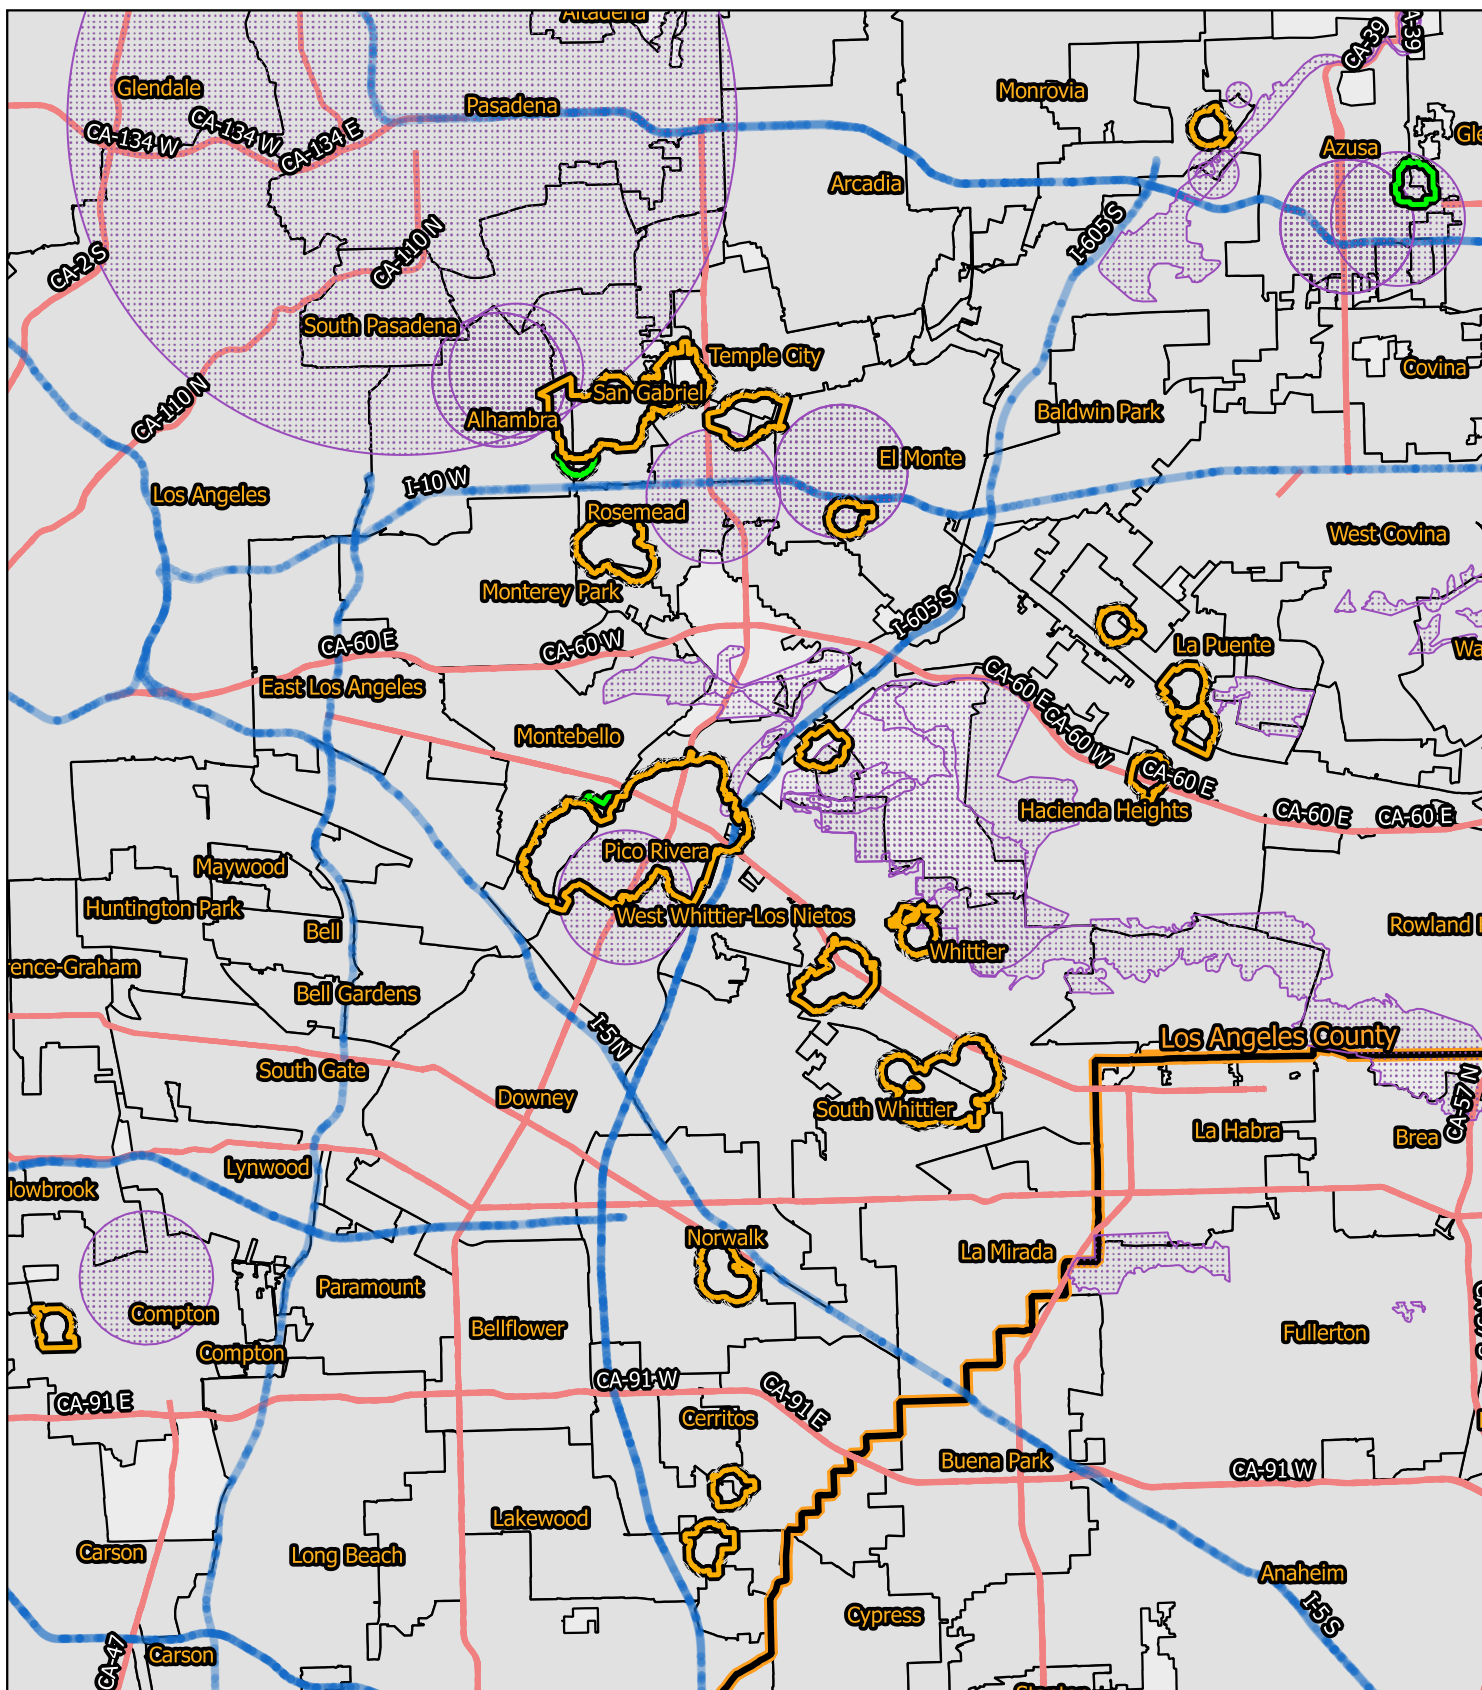

Asian Citrus Psyllid Program

Cerritos, Compton, Duarte, El Monte, Glendora, Hacienda Heights, La Puente, Lakewood, Montebello, Norwalk, Pico Rivera, Rosemead, San Gabriel, Temple City, Whittier, Los Angeles County Amendment 2019

0 2 4 6 mi

-  Existing 400m Treatment Area
-  New 400m Treatment Area

-  Sensitive Environmental Area/Treatment Mitigations In Place