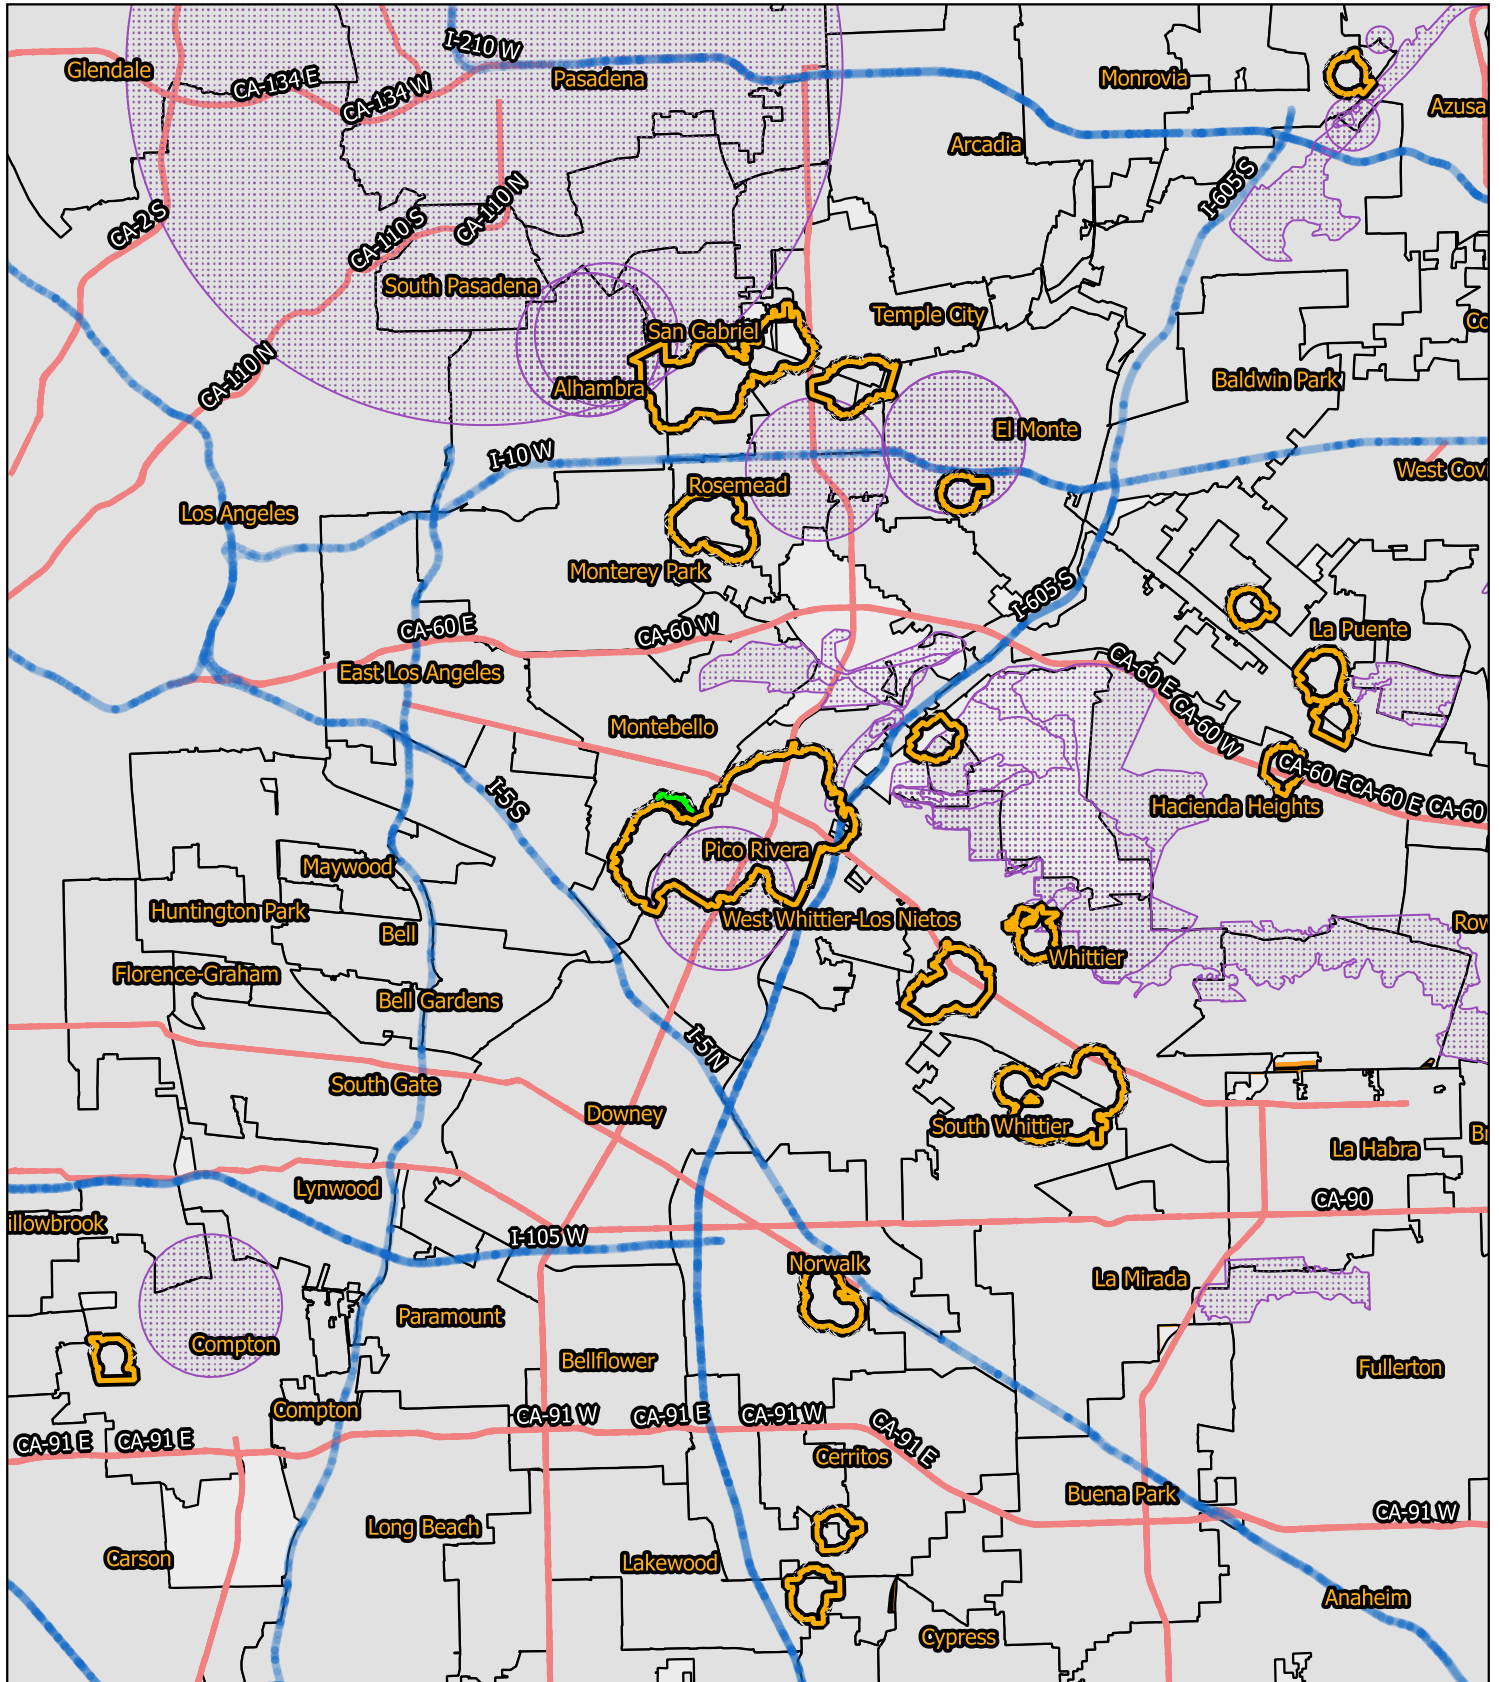

Asian Citrus Psyllid Program

Cerritos, Compton, Duarte, El Monte, Hacienda Heights, La Puente, Lakewood, Montebello, Norwalk, Pico Rivera, Rosemead, San Gabriel, Temple City, Whittier, Los Angeles County Amendment 2019

0 2 4 6 mi

- Existing 400m Treatment Area
- New 400m Treatment Area

- Sensitive Environmental Area/Treatment Mitigations In Place