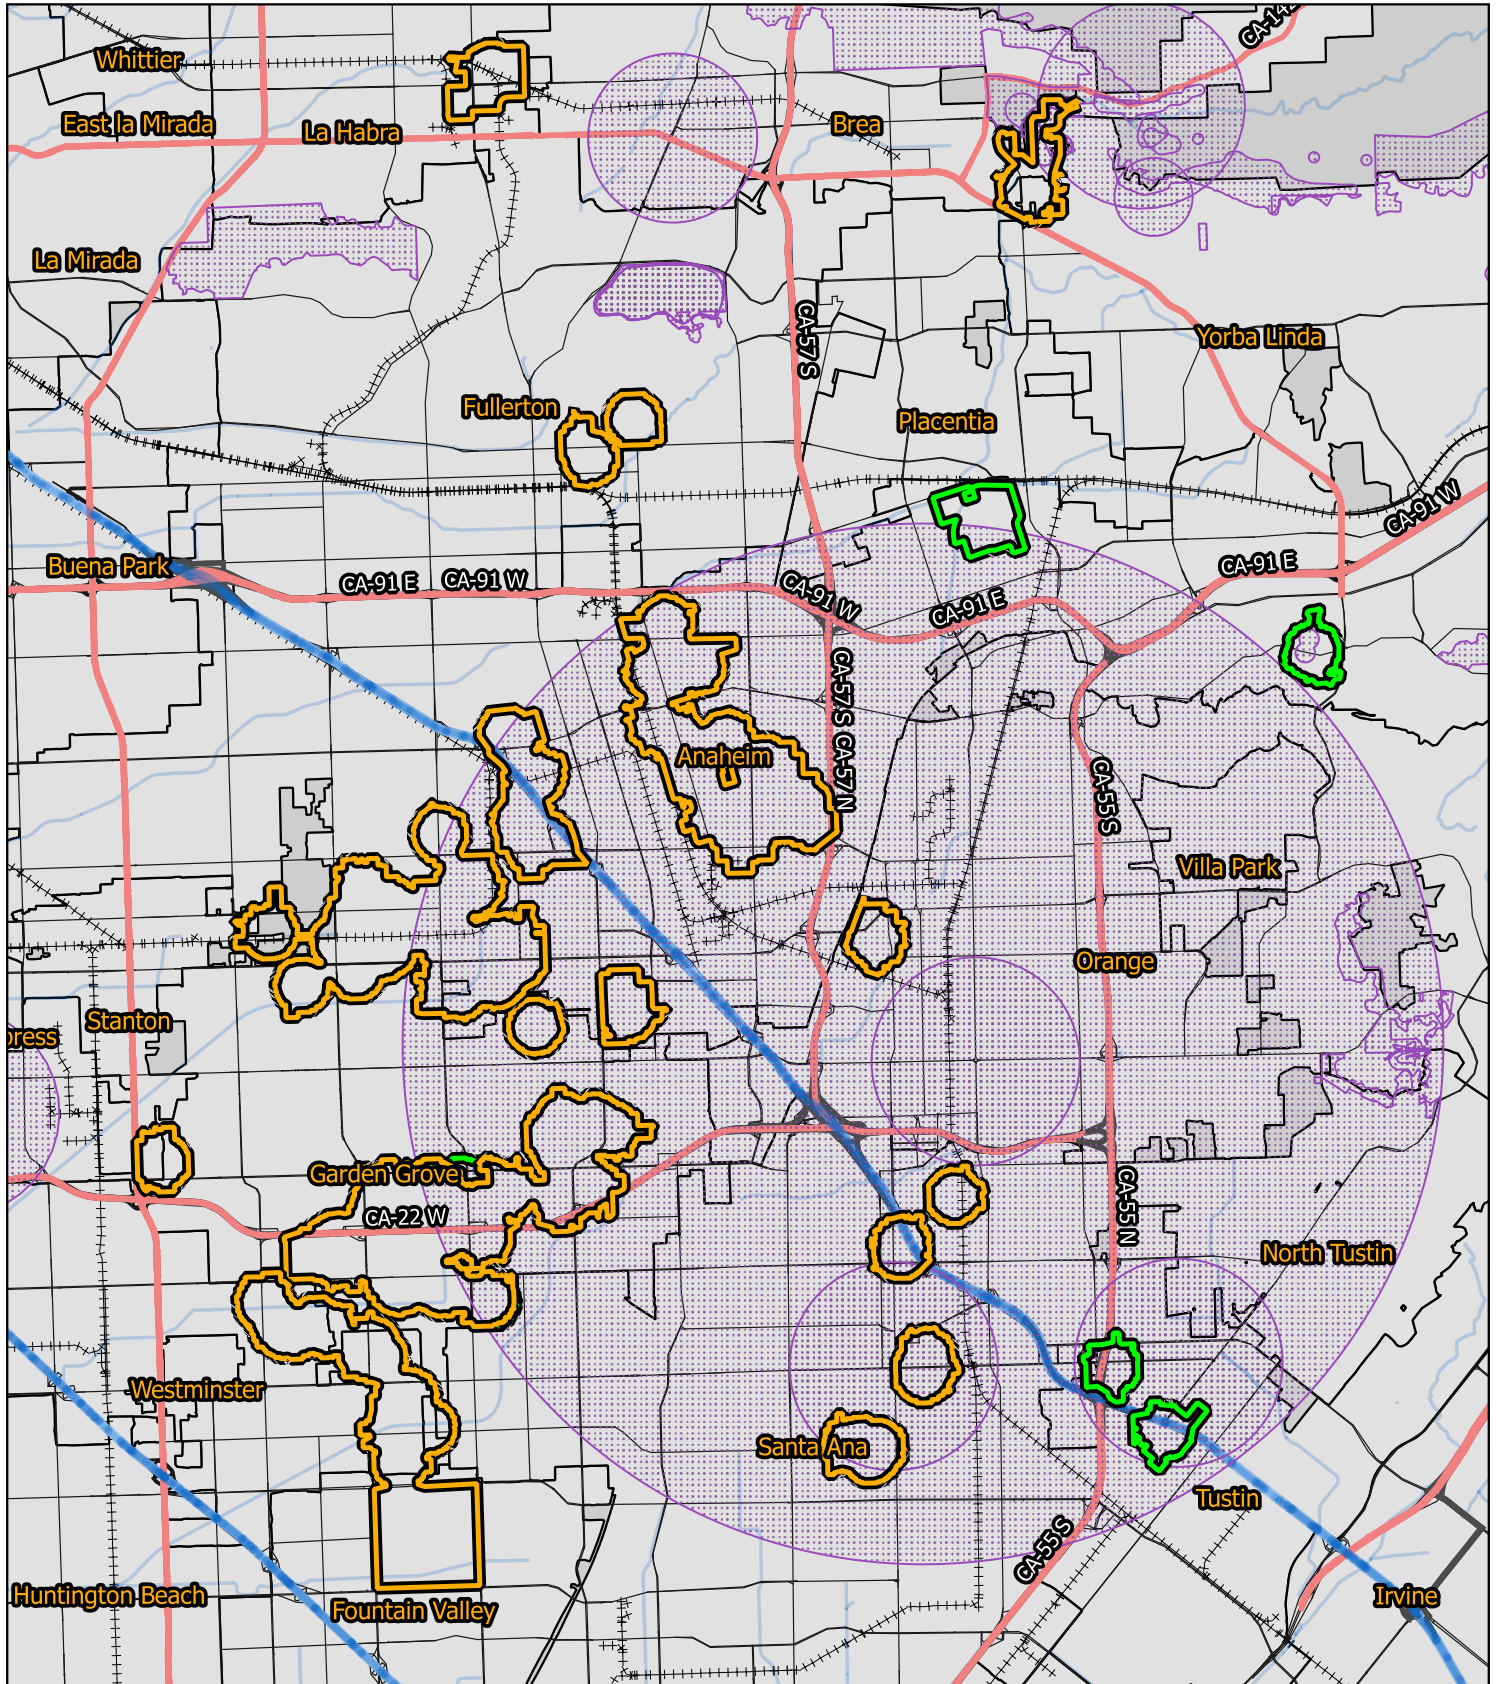

Asian Citrus Psyllid

Anaheim, Fullerton, Garden Grove, La Habra, Orange, Santa Ana, Tustin, Westminster, Yorba Linda
Orange County
2018

 Existing 400m Treatment Area
 New 400m Treatment Area

 Sensitive Environmental Area/Treatment Mitigations In Place