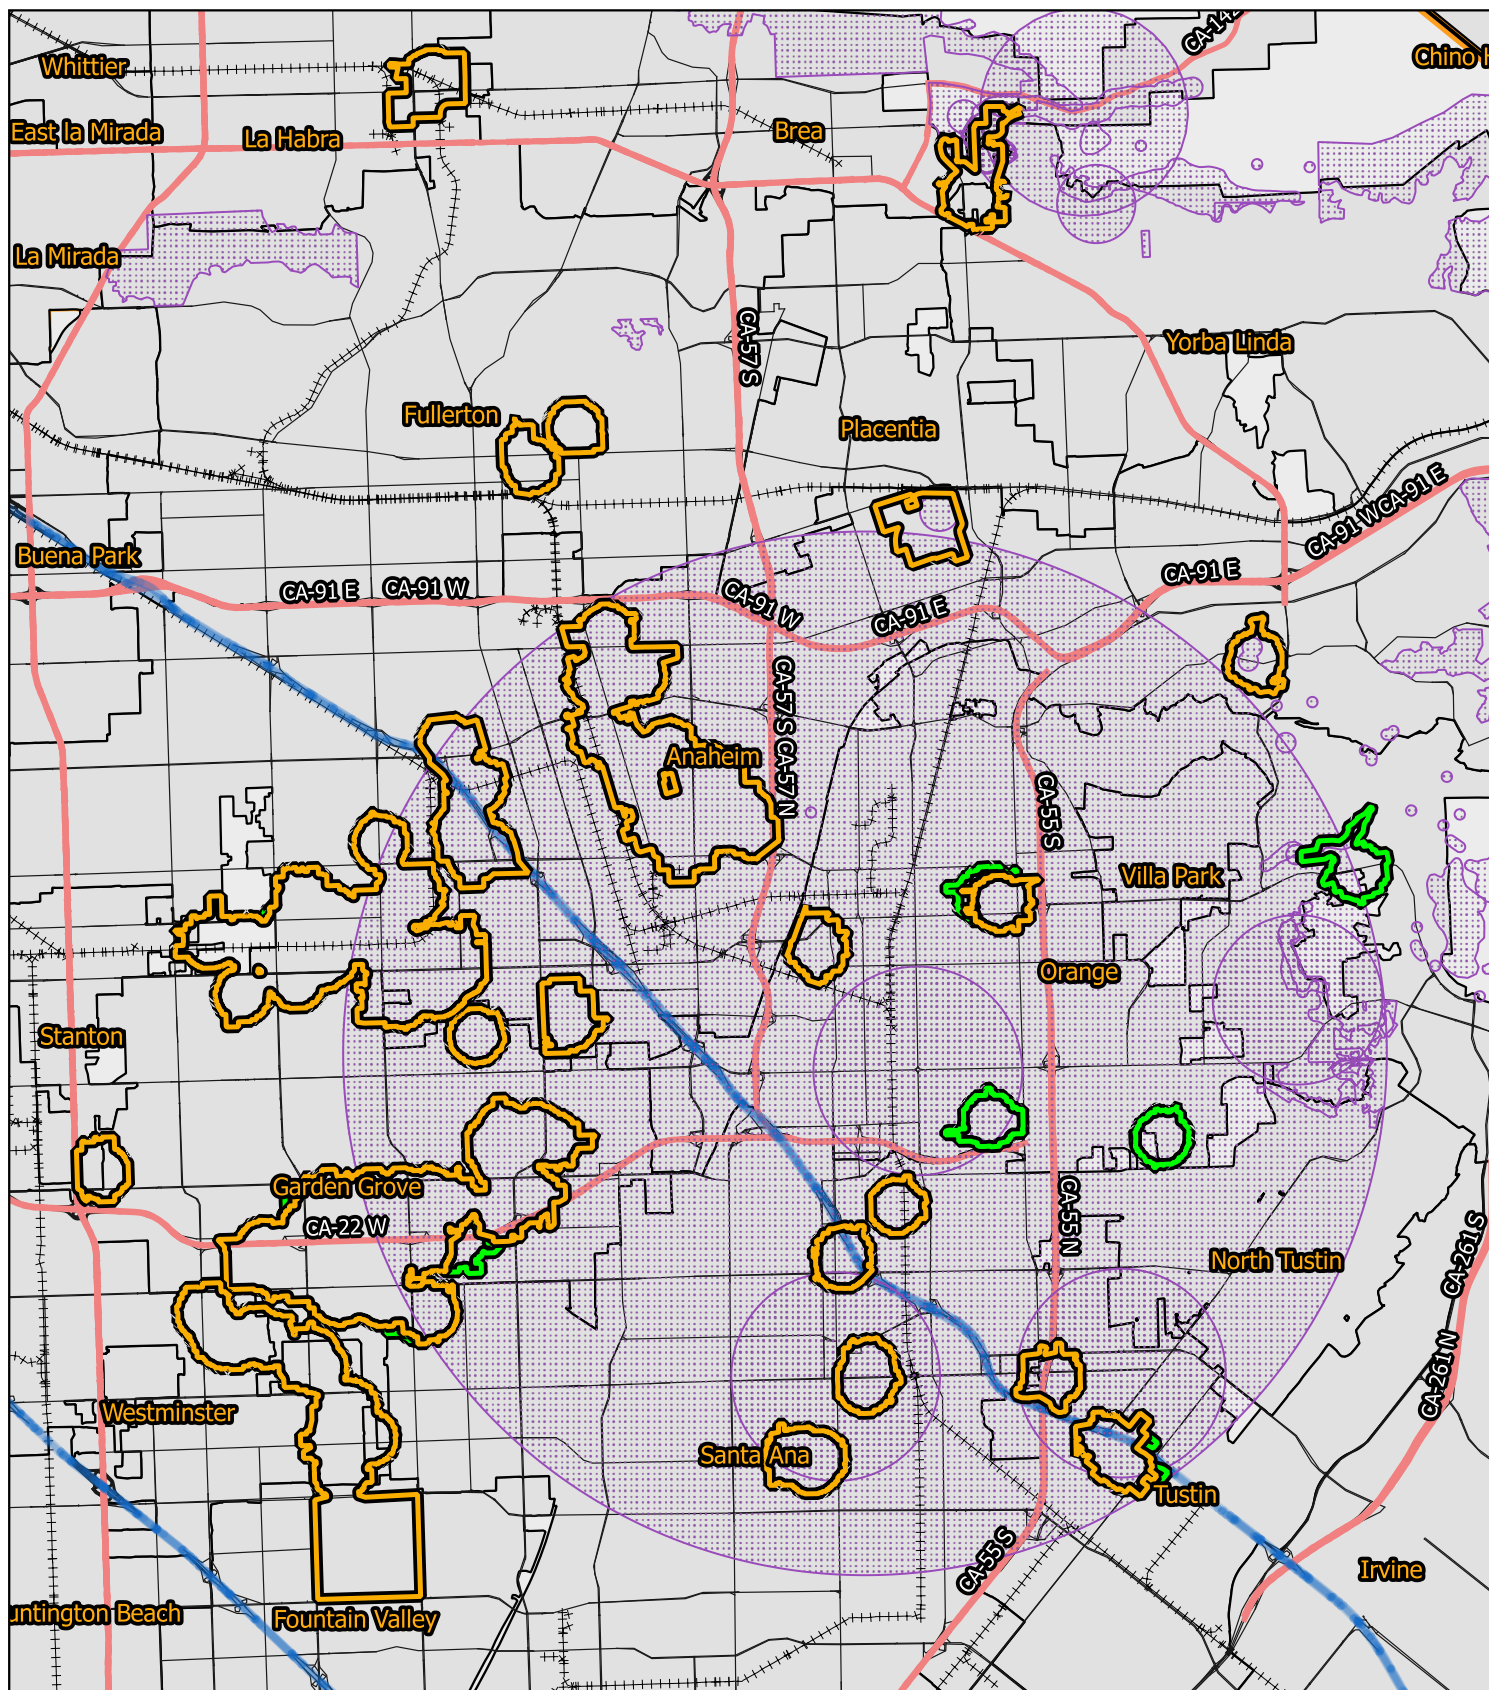

# Asian Citrus Psyllid Program

Anaheim, Fullerton, Garden Grove, La Habra, Orange, Santa Ana, Tustin, Westminster,  
Yorba Linda, Orange County Amendment  
2018

0 1 2 3 4 mi

 Existing 400m Treatment Area  
 New 400m Treatment Area

 Sensitive Environmental Area/Treatment Mitigations In Place