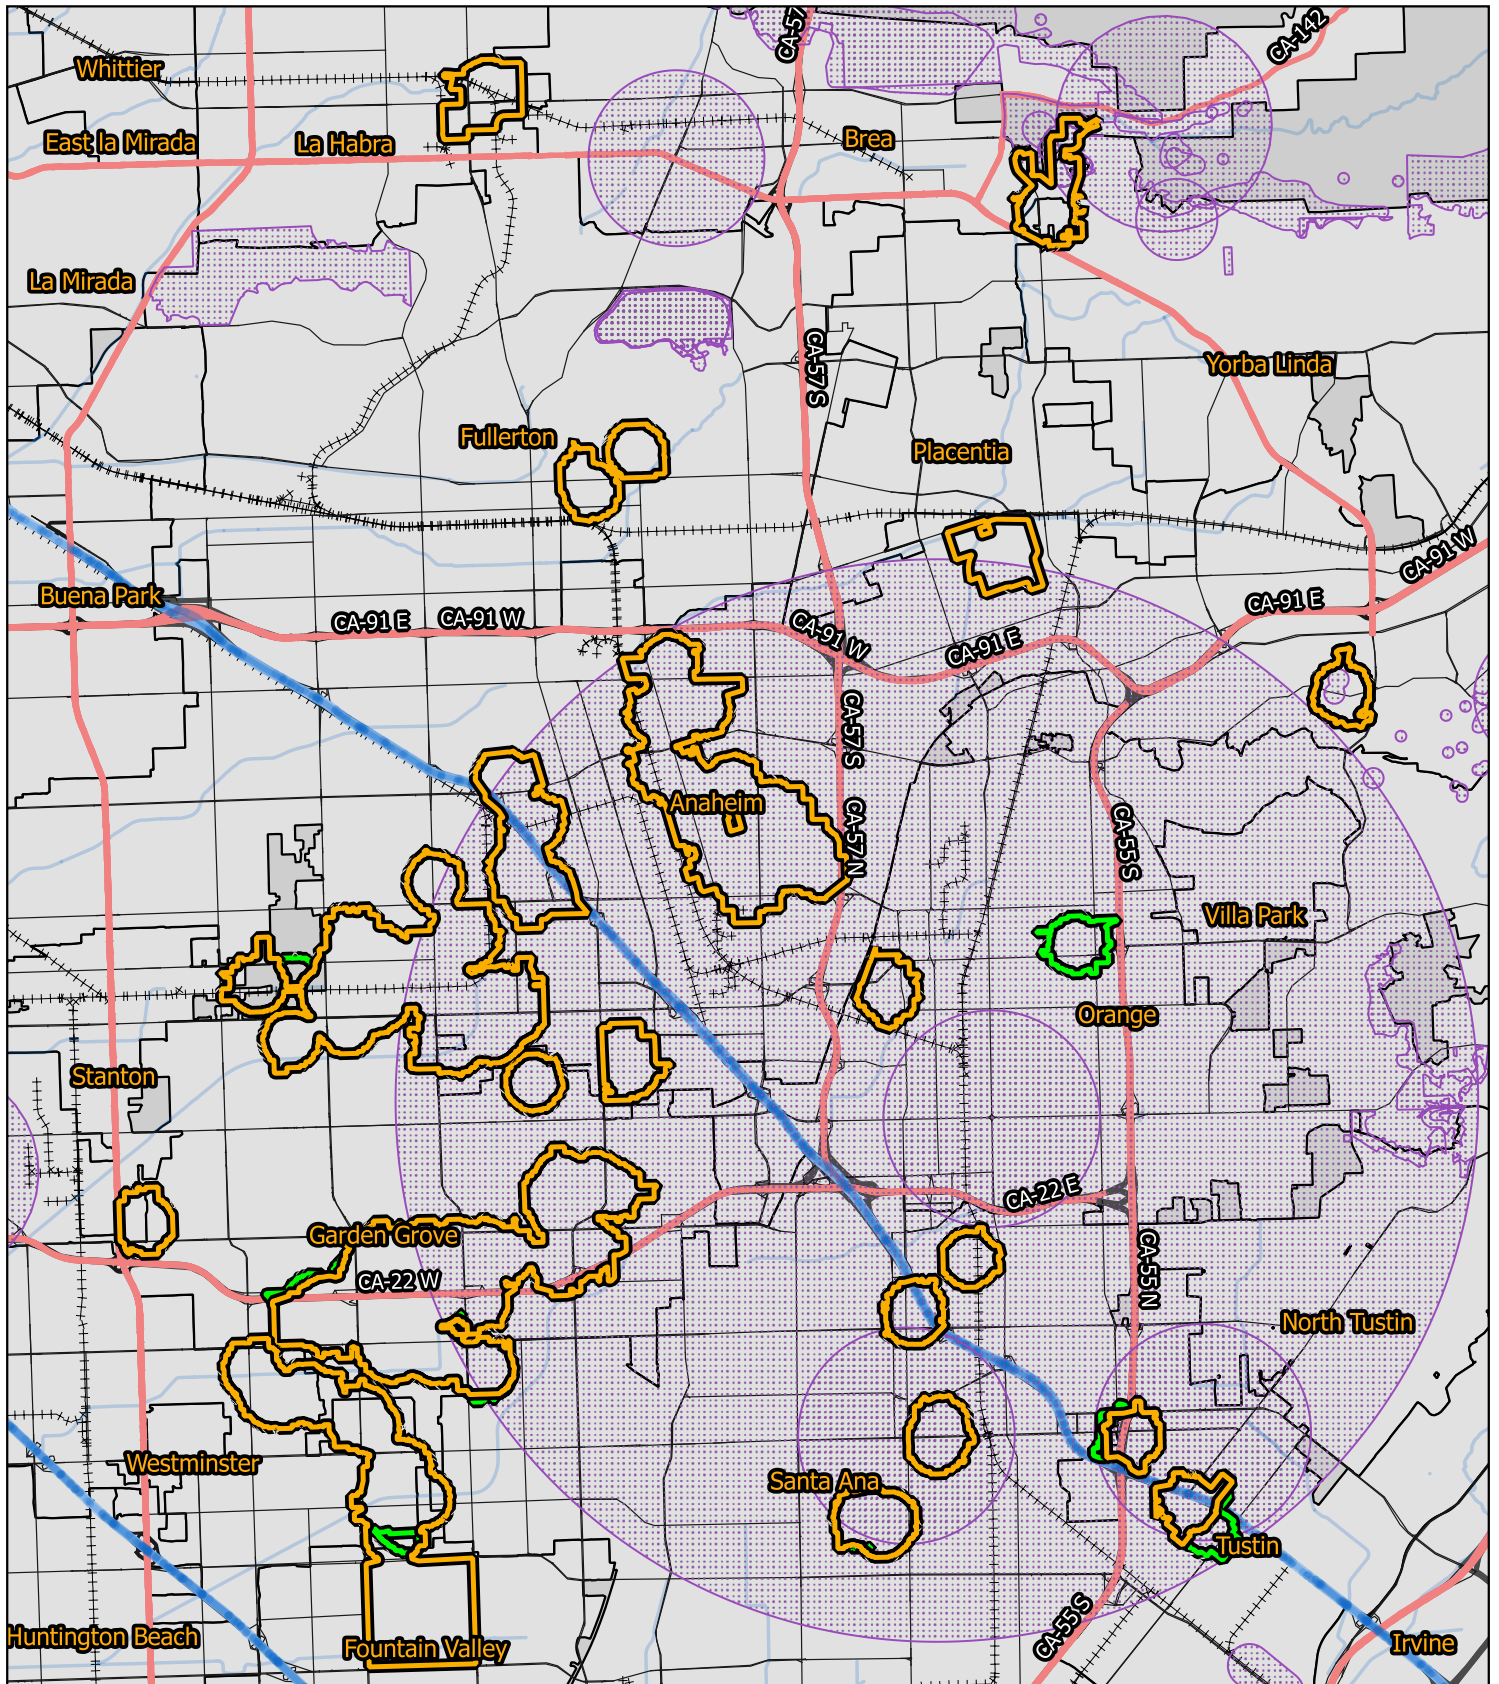

Asian Citrus Psyllid

Anaheim, Fullerton, Garden Grove, La Habra, Orange, Santa Ana, Tustin, Westminster,
Yorba Linda, Orange County Amendment

2018

0 1 2 3 4 mi

-  Existing 400m Treatment Area
-  New 400m Treatment Area

-  Sensitive Environmental Area/Treatment Mitigations In Place