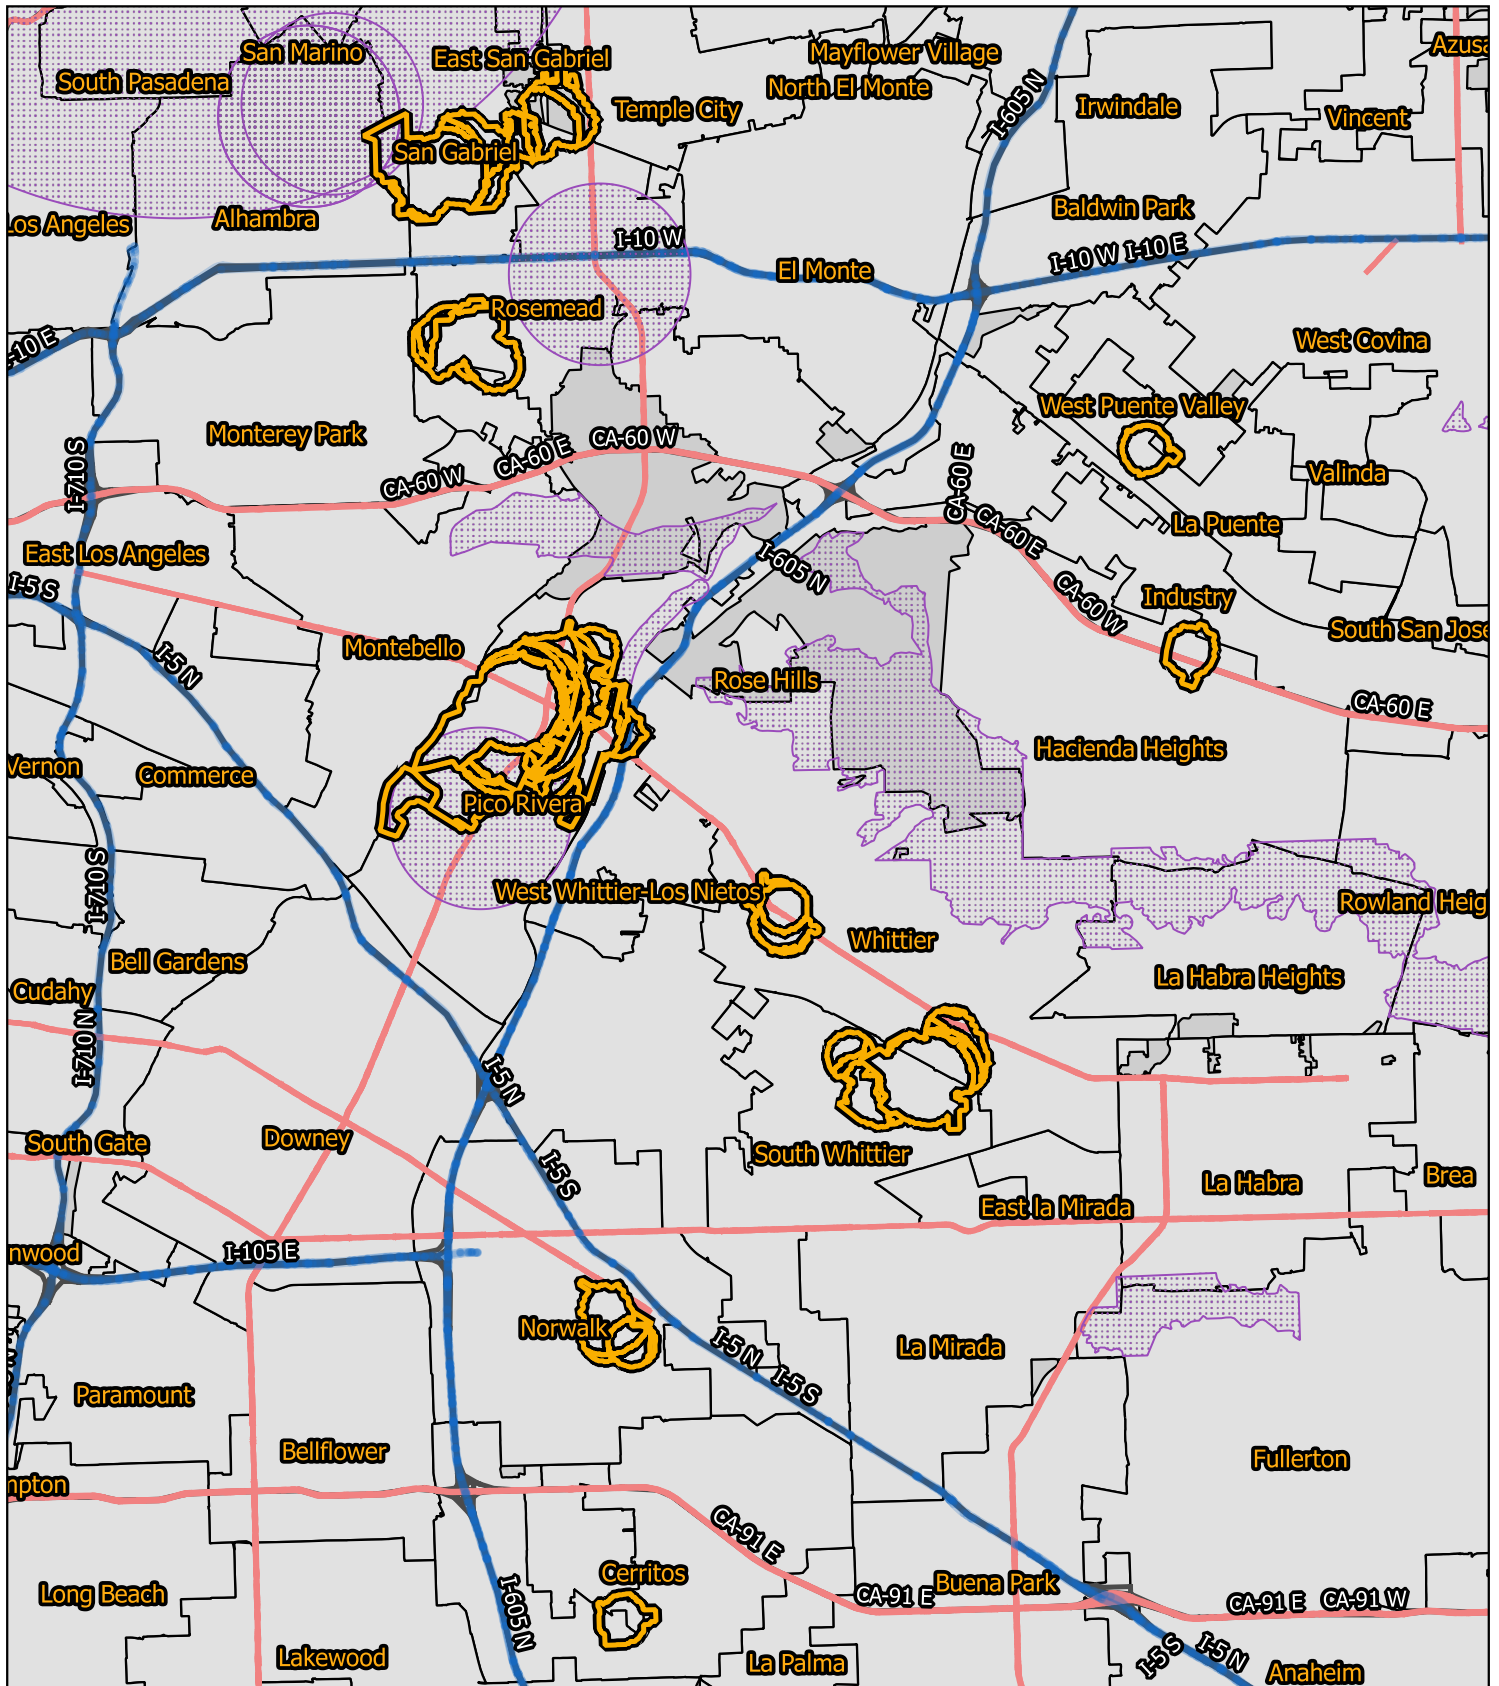

Asian Citrus Psyllid  
Cerritos, Hacienda Heights, La Puente, Norwalk, Pico Rivera, Rosemead, San Gabriel, Whittier  
Los Angeles County  
2018

0 2 4 6 mi

Existing 400m Treatment Area

Sensitive Environmental Area/Treatment Mitigations In Place