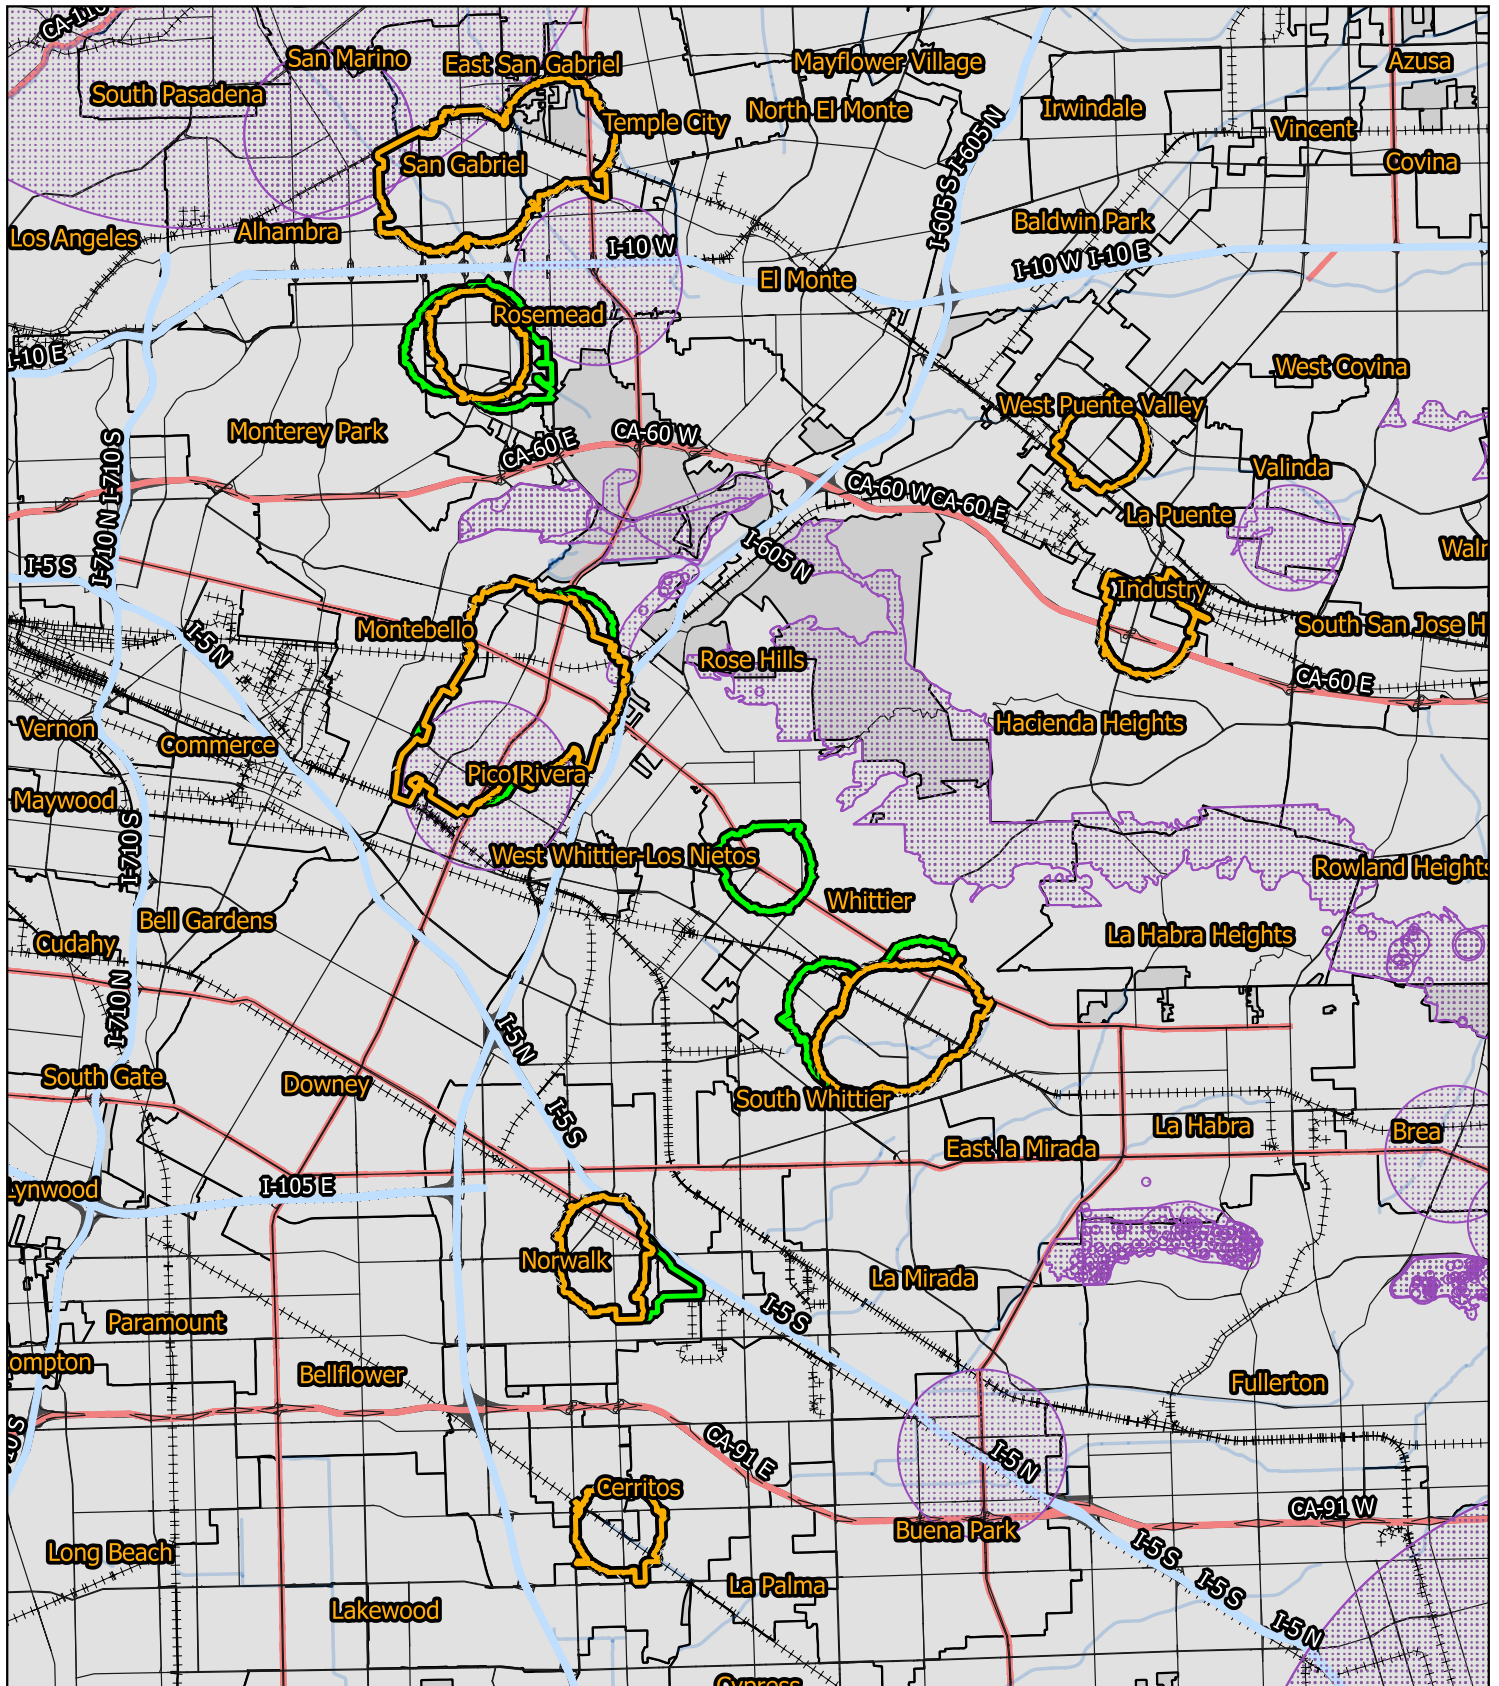

Asian Citrus Psyllid

Cerritos, Hacienda Heights, La Puente, Norwalk, Pico Rivera, Rosemead, San Gabriel, Whittier

Los Angeles County

2018

- Existing 800m Treatment Area
- Proposed New 800m Treatment Area

- Sensitive Environmental Area/Treatment Mitigations In Place