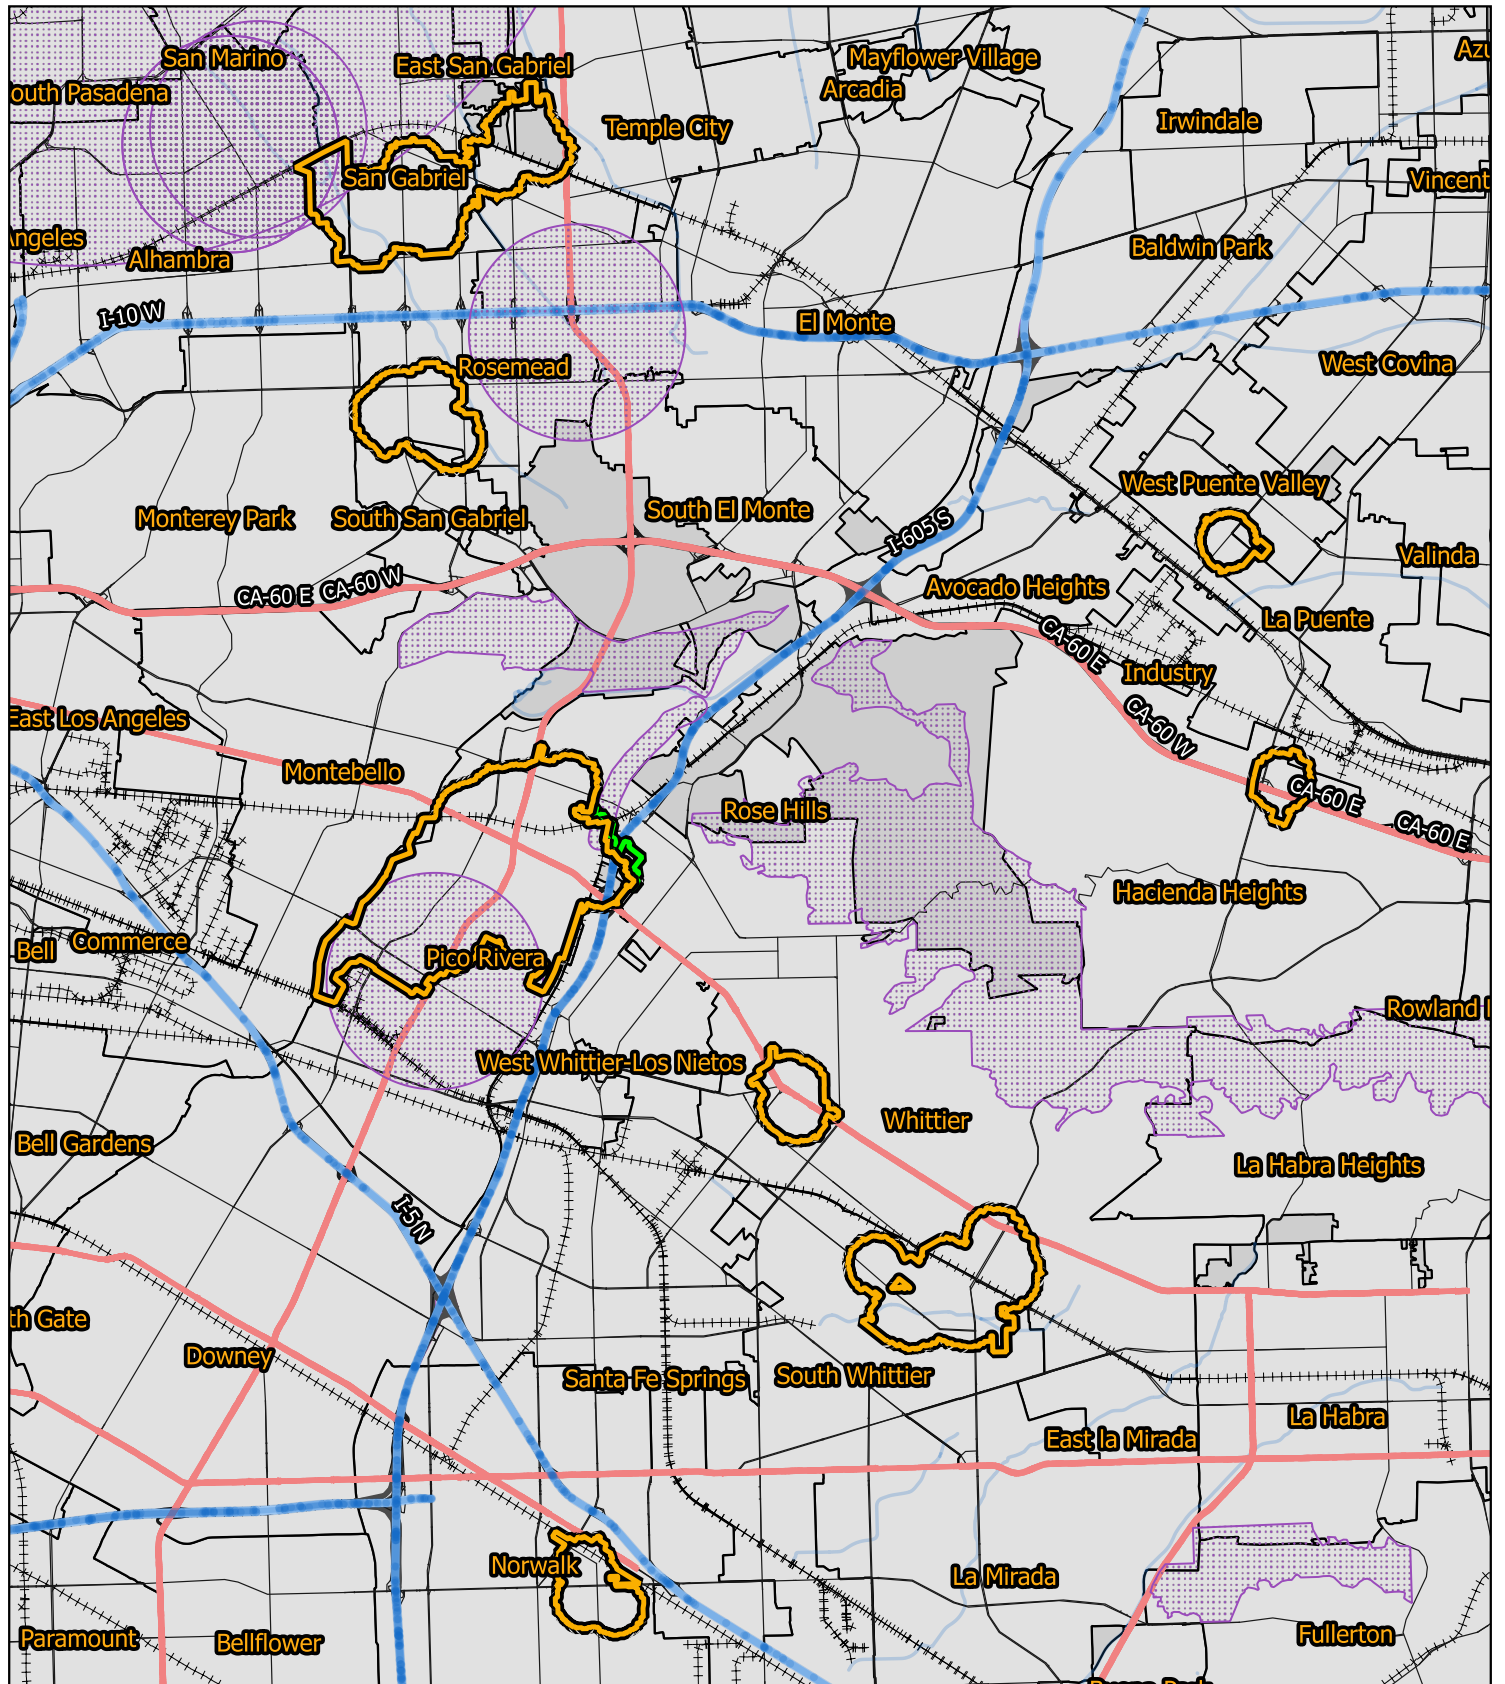

# Asian Citrus Psyllid

Cerritos, Hacienda Heights, La Puente, Norwalk, Pico Rivera, Rosemead, San Gabriel, Whittier, Los Angeles County Amendment  
2018

0 1 2 3 4 mi

- Existing 400m Treatment Area
- New 400m Treatment Area

- Sensitive Environmental Area/Treatment Mitigations In Place