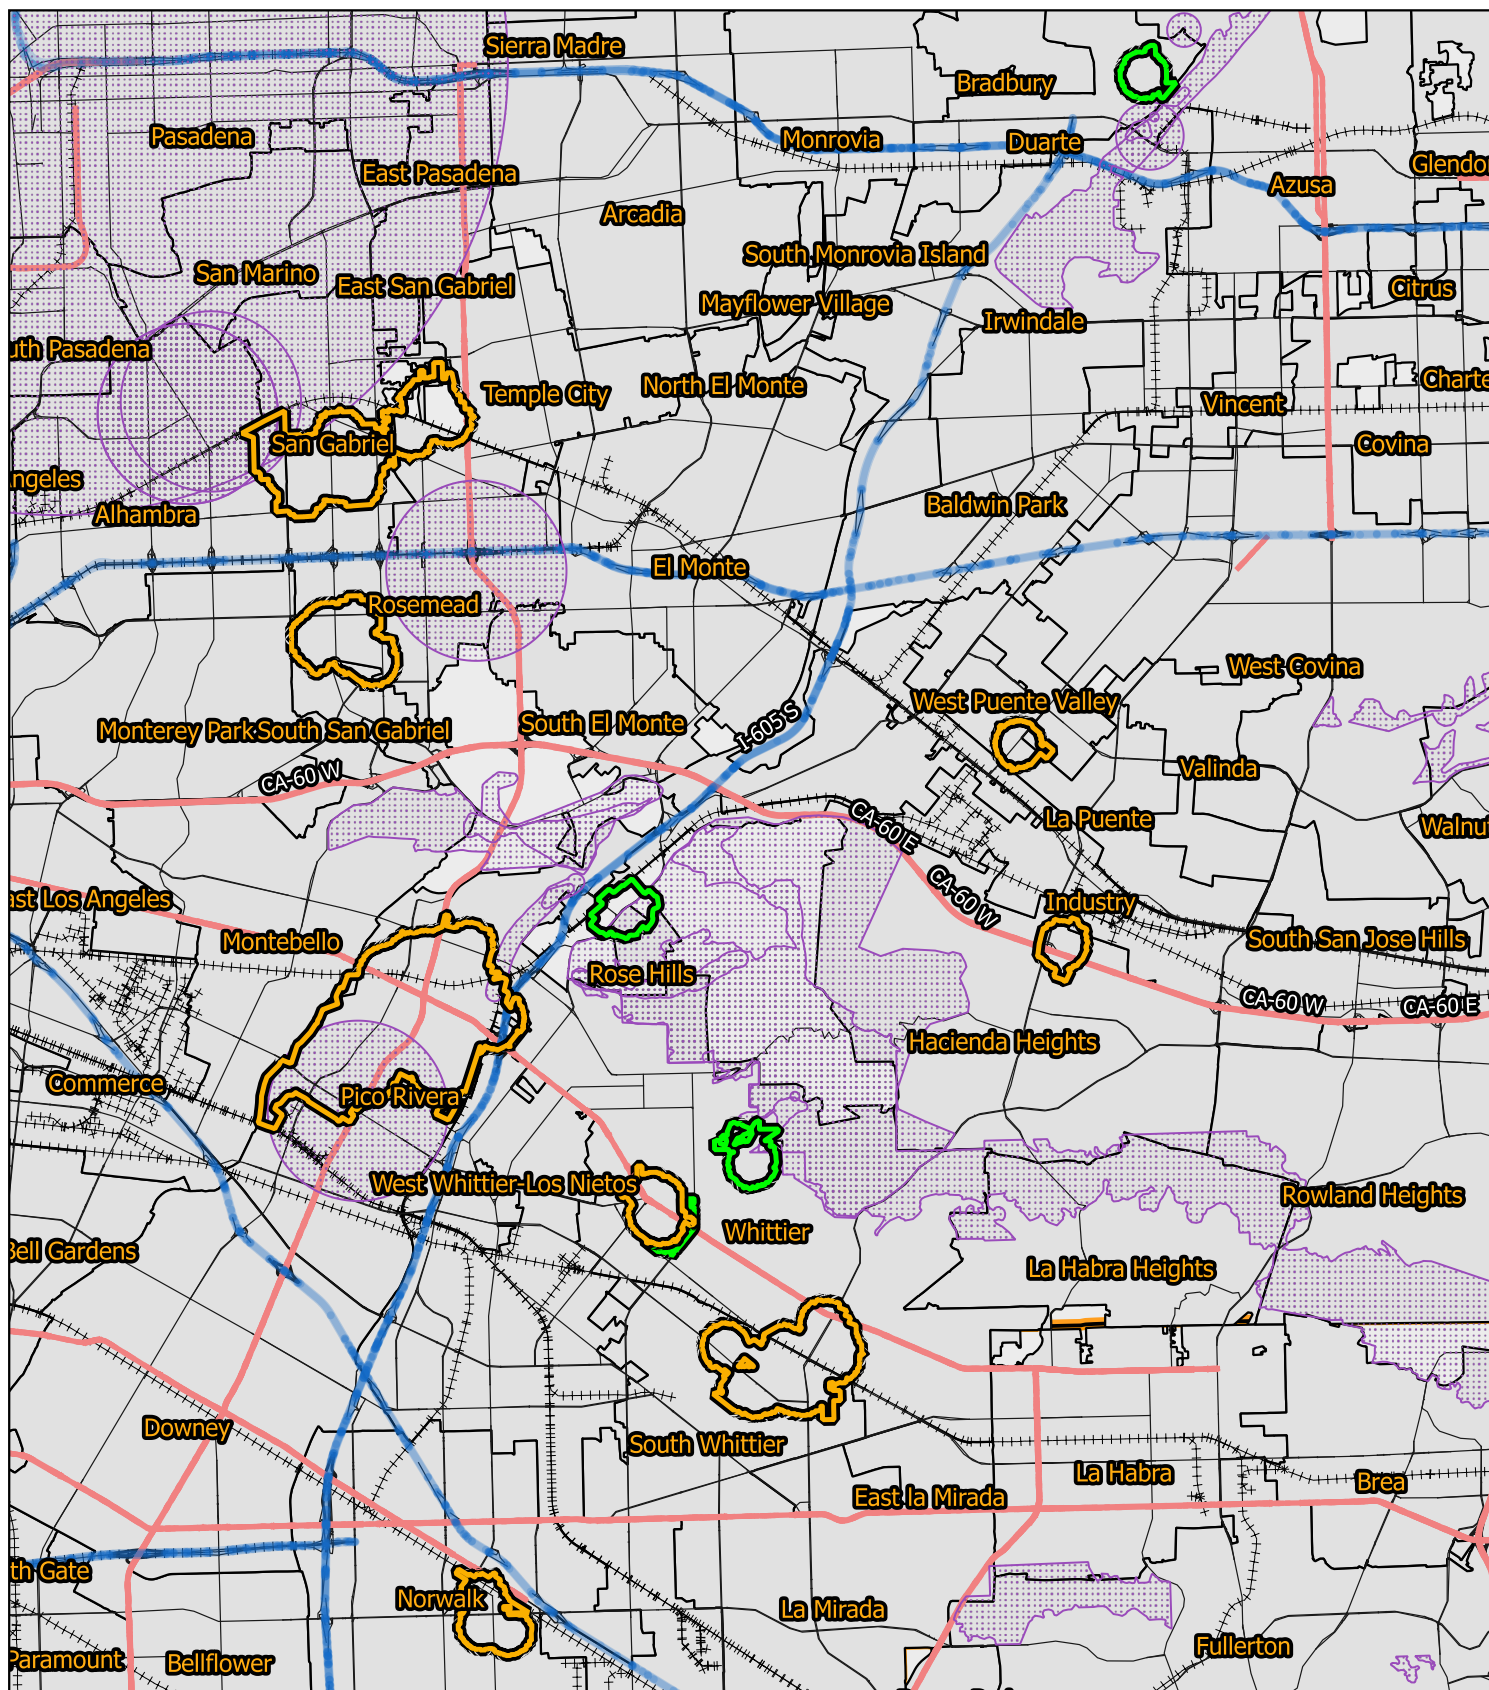

# Asian Citrus Psyllid Program

## Cerritos, Duarte, Hacienda Heights, La Puente, Norwalk, Pico Rivera, Rosemead, San Gabriel, Whittier, Los Angeles County Amendment 2018

- Existing 400m Treatment Area
- New 400m Treatment Area

- Sensitive Environmental Area/Treatment Mitigations In Place