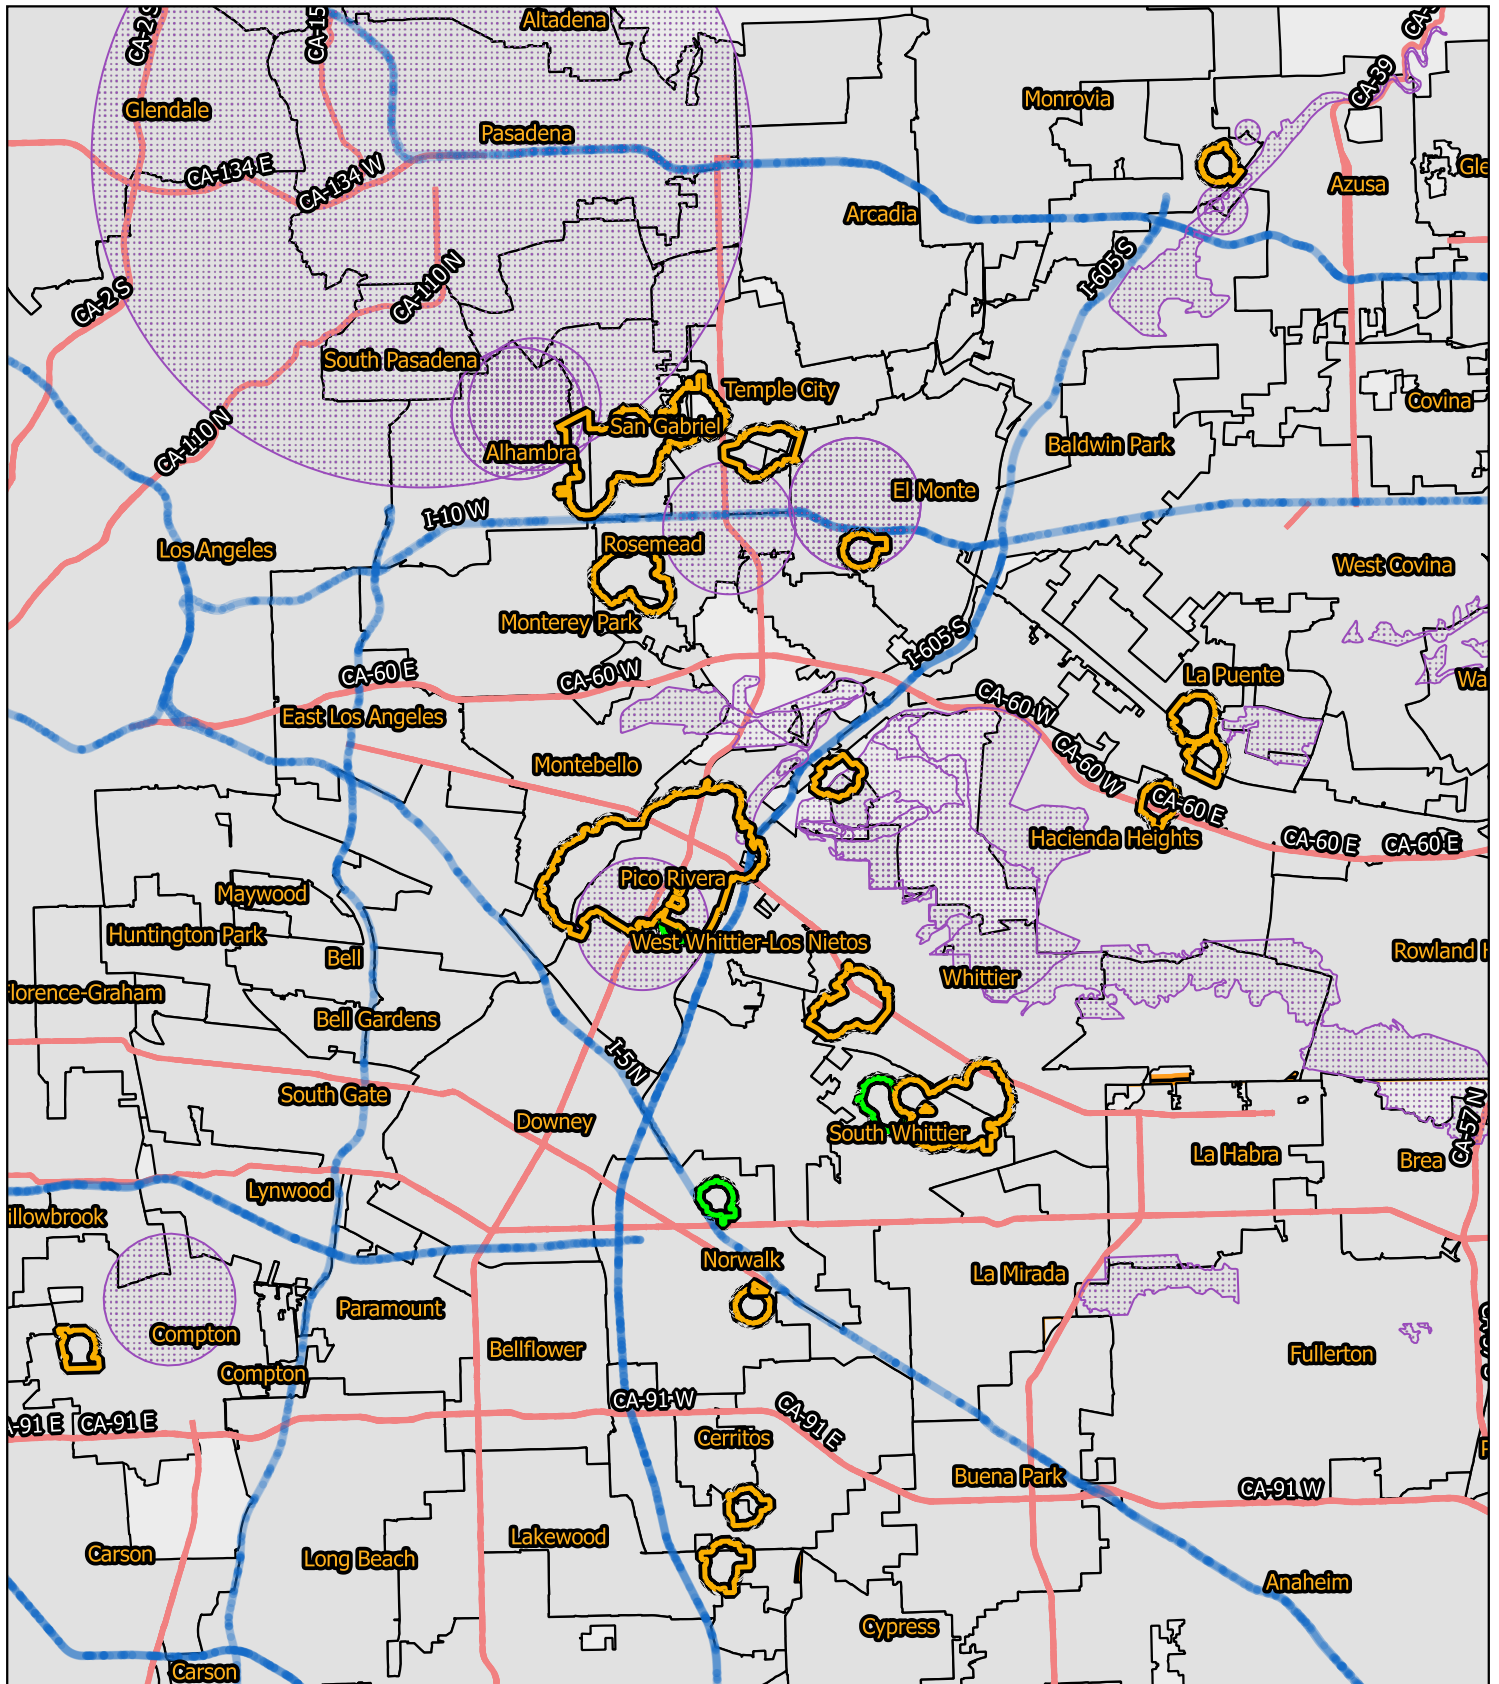

Huanglongbing Program

Alhambra, Cerritos, Compton, Duarte, El Monte, Glendora, Hacienda Heights, La Puente, Lakewood, Montebello, Norwalk, Pico Rivera, Rosemead, San Gabriel, Temple City, Whittier, Los Angeles County Amendment 2020

0 2 4 6 mi

- Existing 400m Treatment Area
- New 400m Treatment Area

- Sensitive Environmental Area/Treatment Mitigations In Place