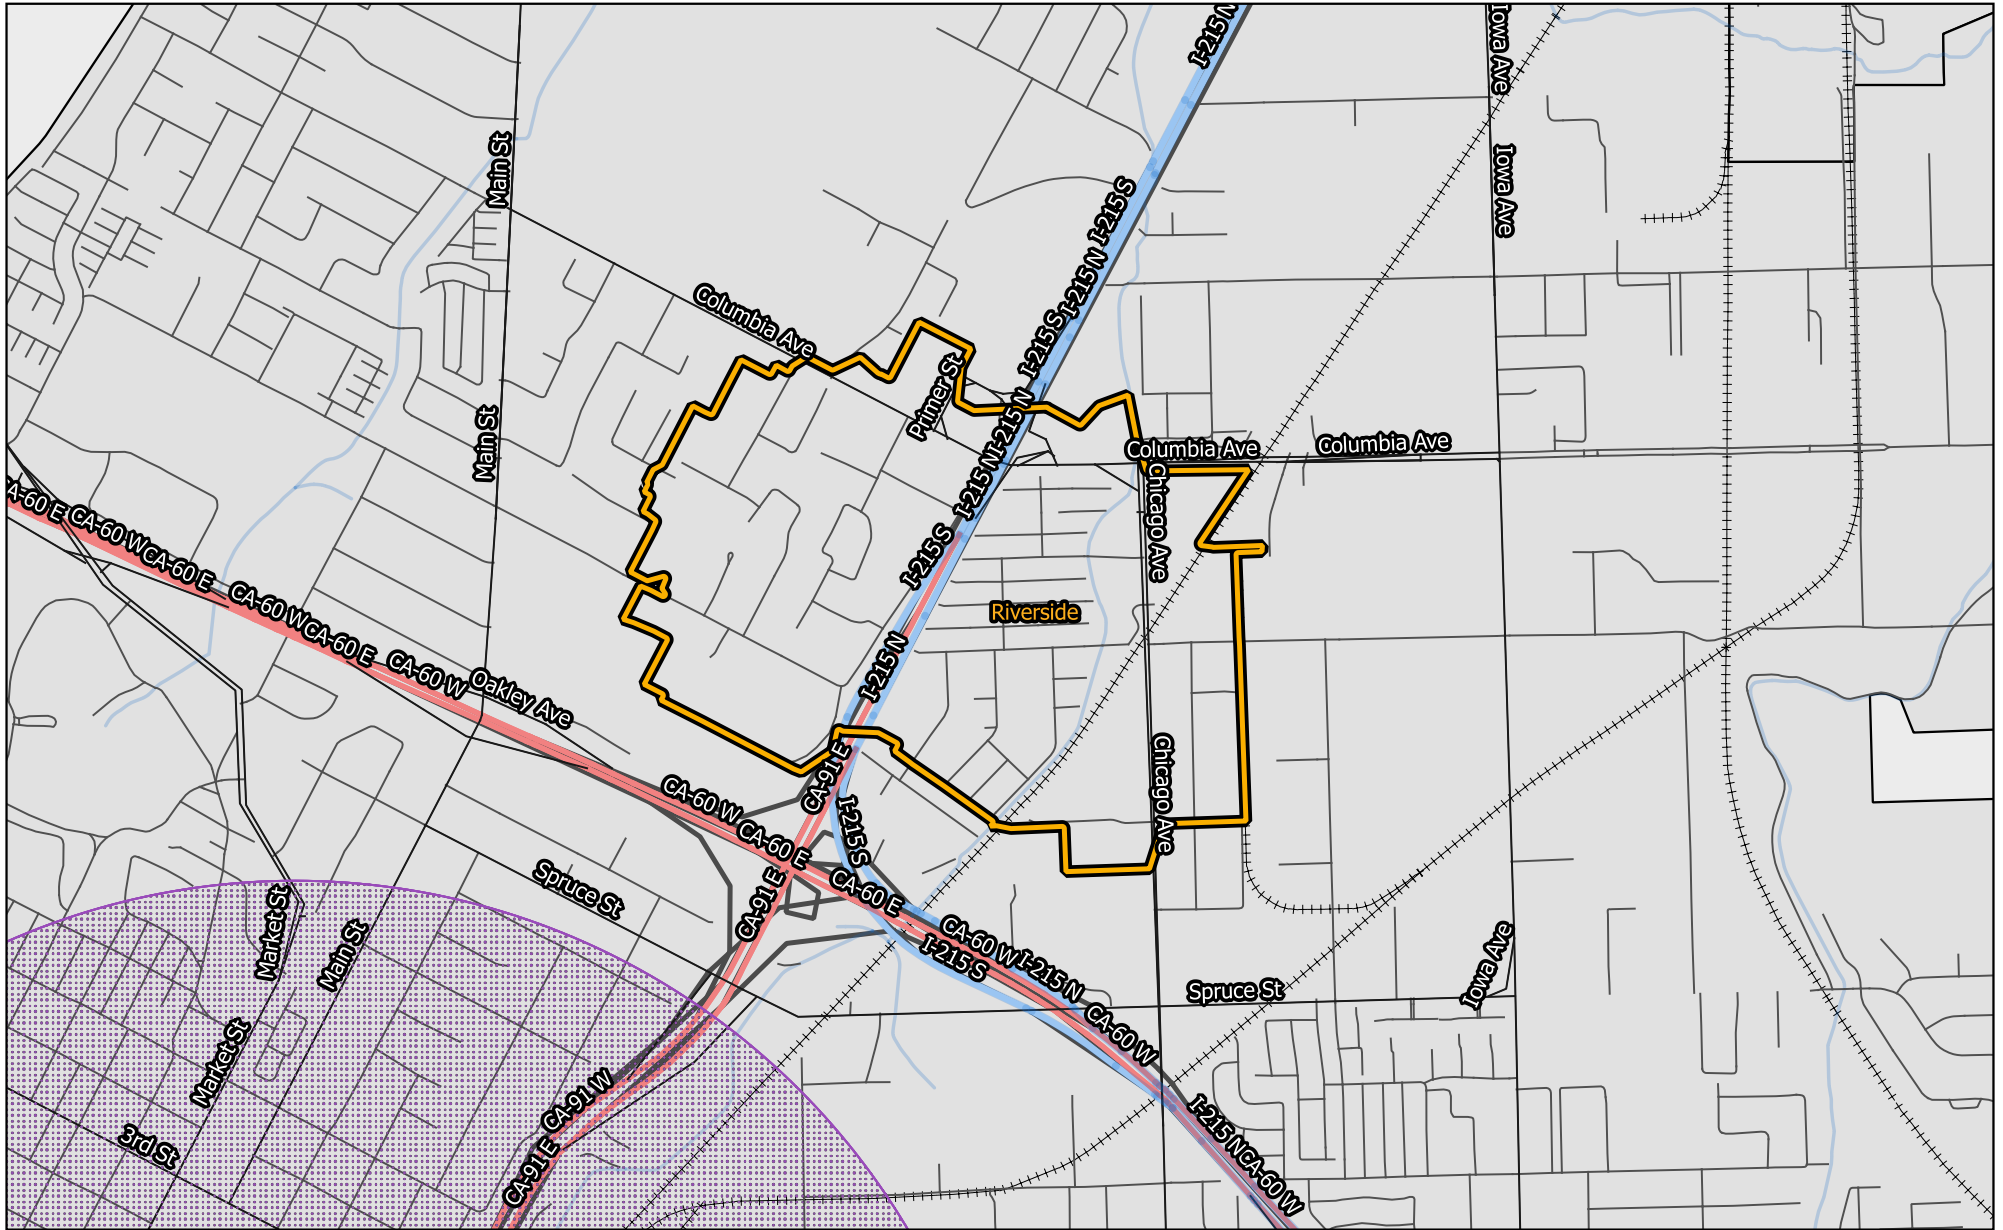

Huanglongbing Program Riverside, Riverside County 2019

-  400m Treatment Area
-  Sensitive Environmental Area
-  Treatment Mitigations in Place