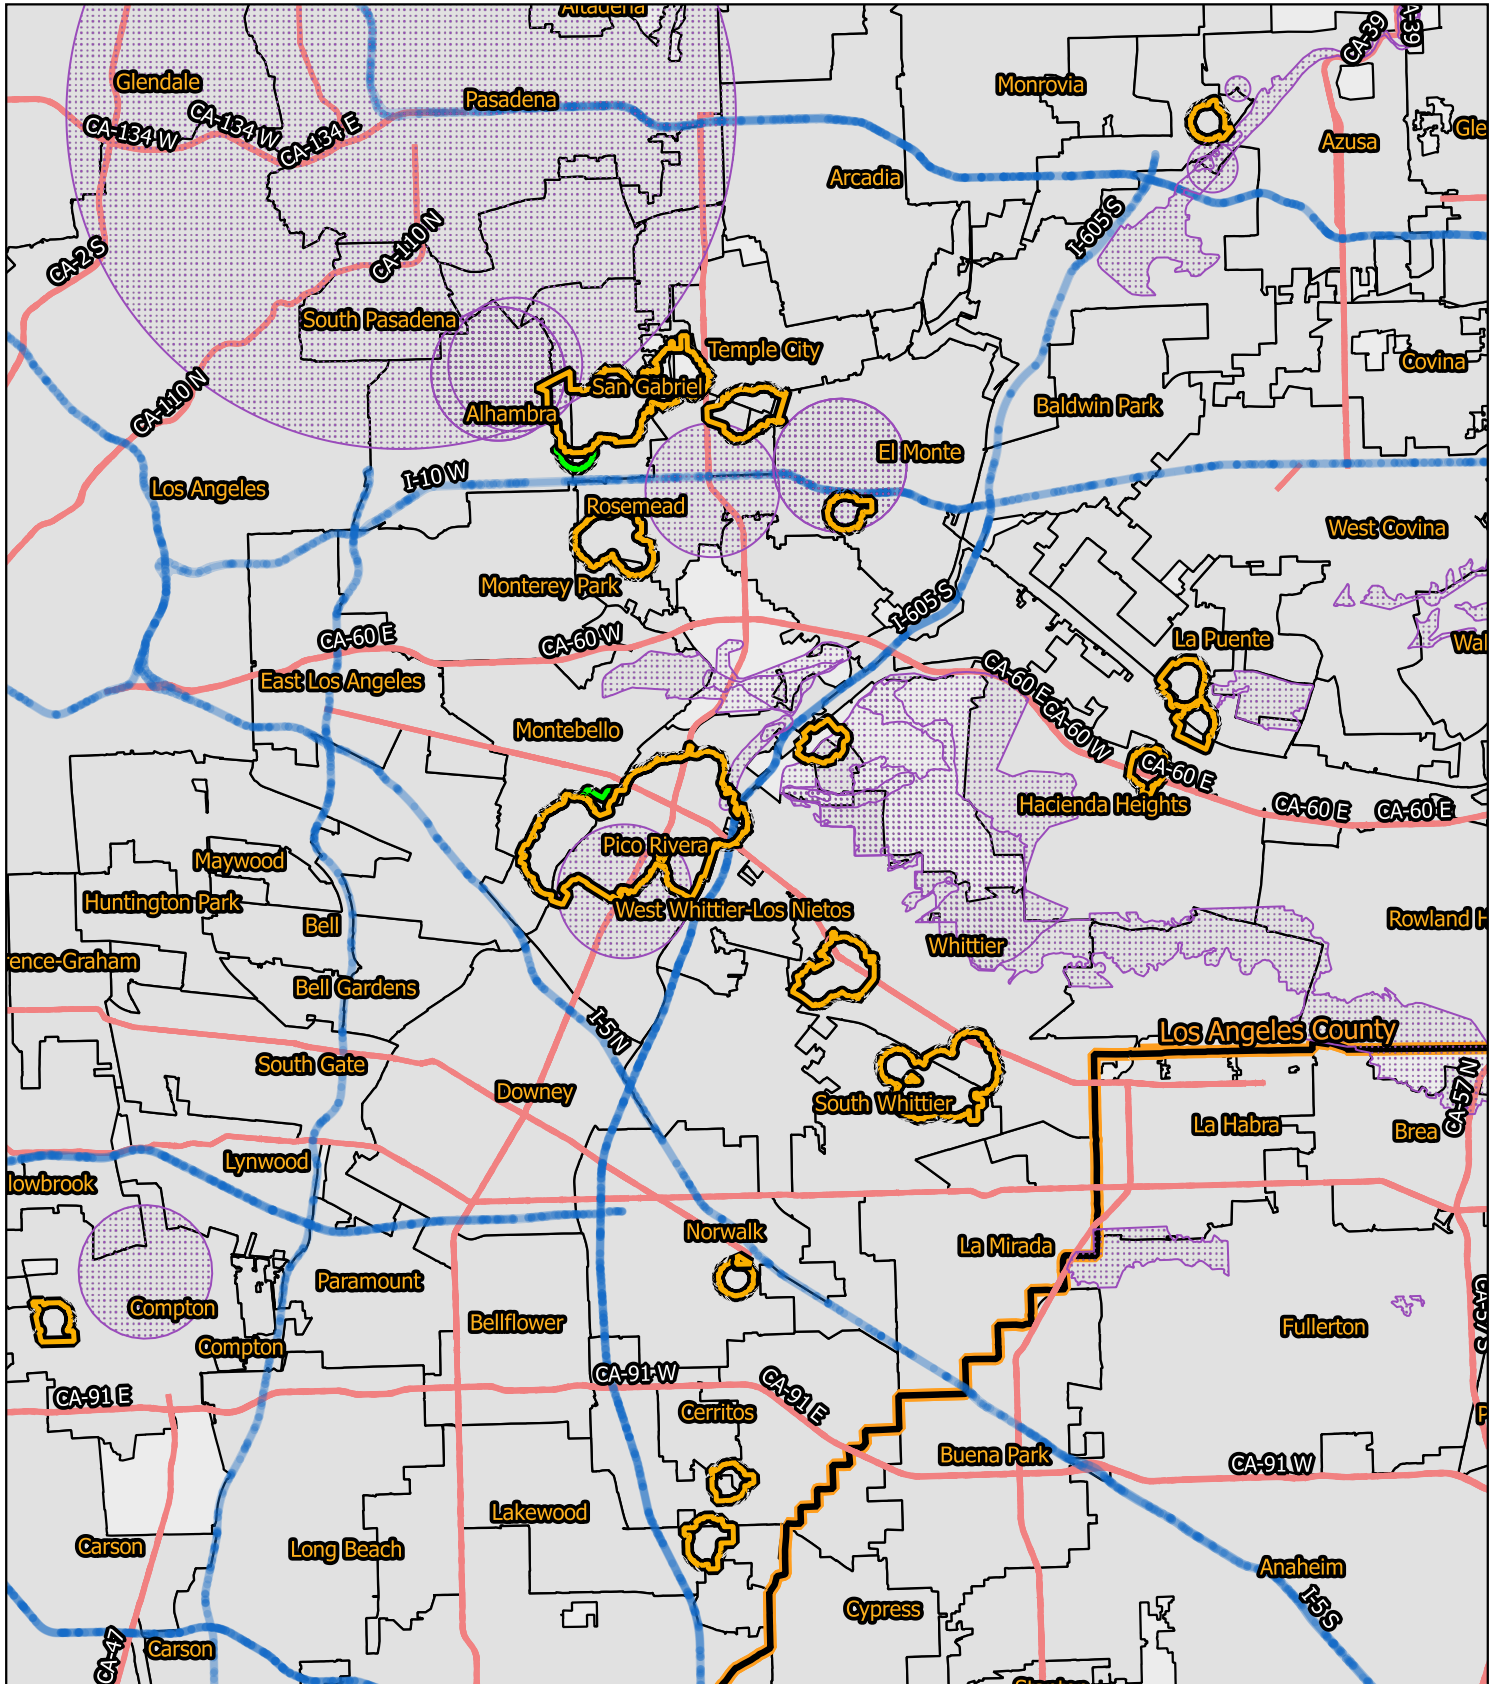

Huanglongbing Program

Cerritos, Compton, Duarte, El Monte, Hacienda Heights, La Puente, Lakewood, Montebello, Norwalk, Pico Rivera, Rosemead, San Gabriel, Temple City, Whittier, Los Angeles County Amendment
2019

0 2 4 6 mi

Existing 400m Treatment Area
 New 400m Treatment Area

Sensitive Environmental Area/Treatment Mitigations In Place