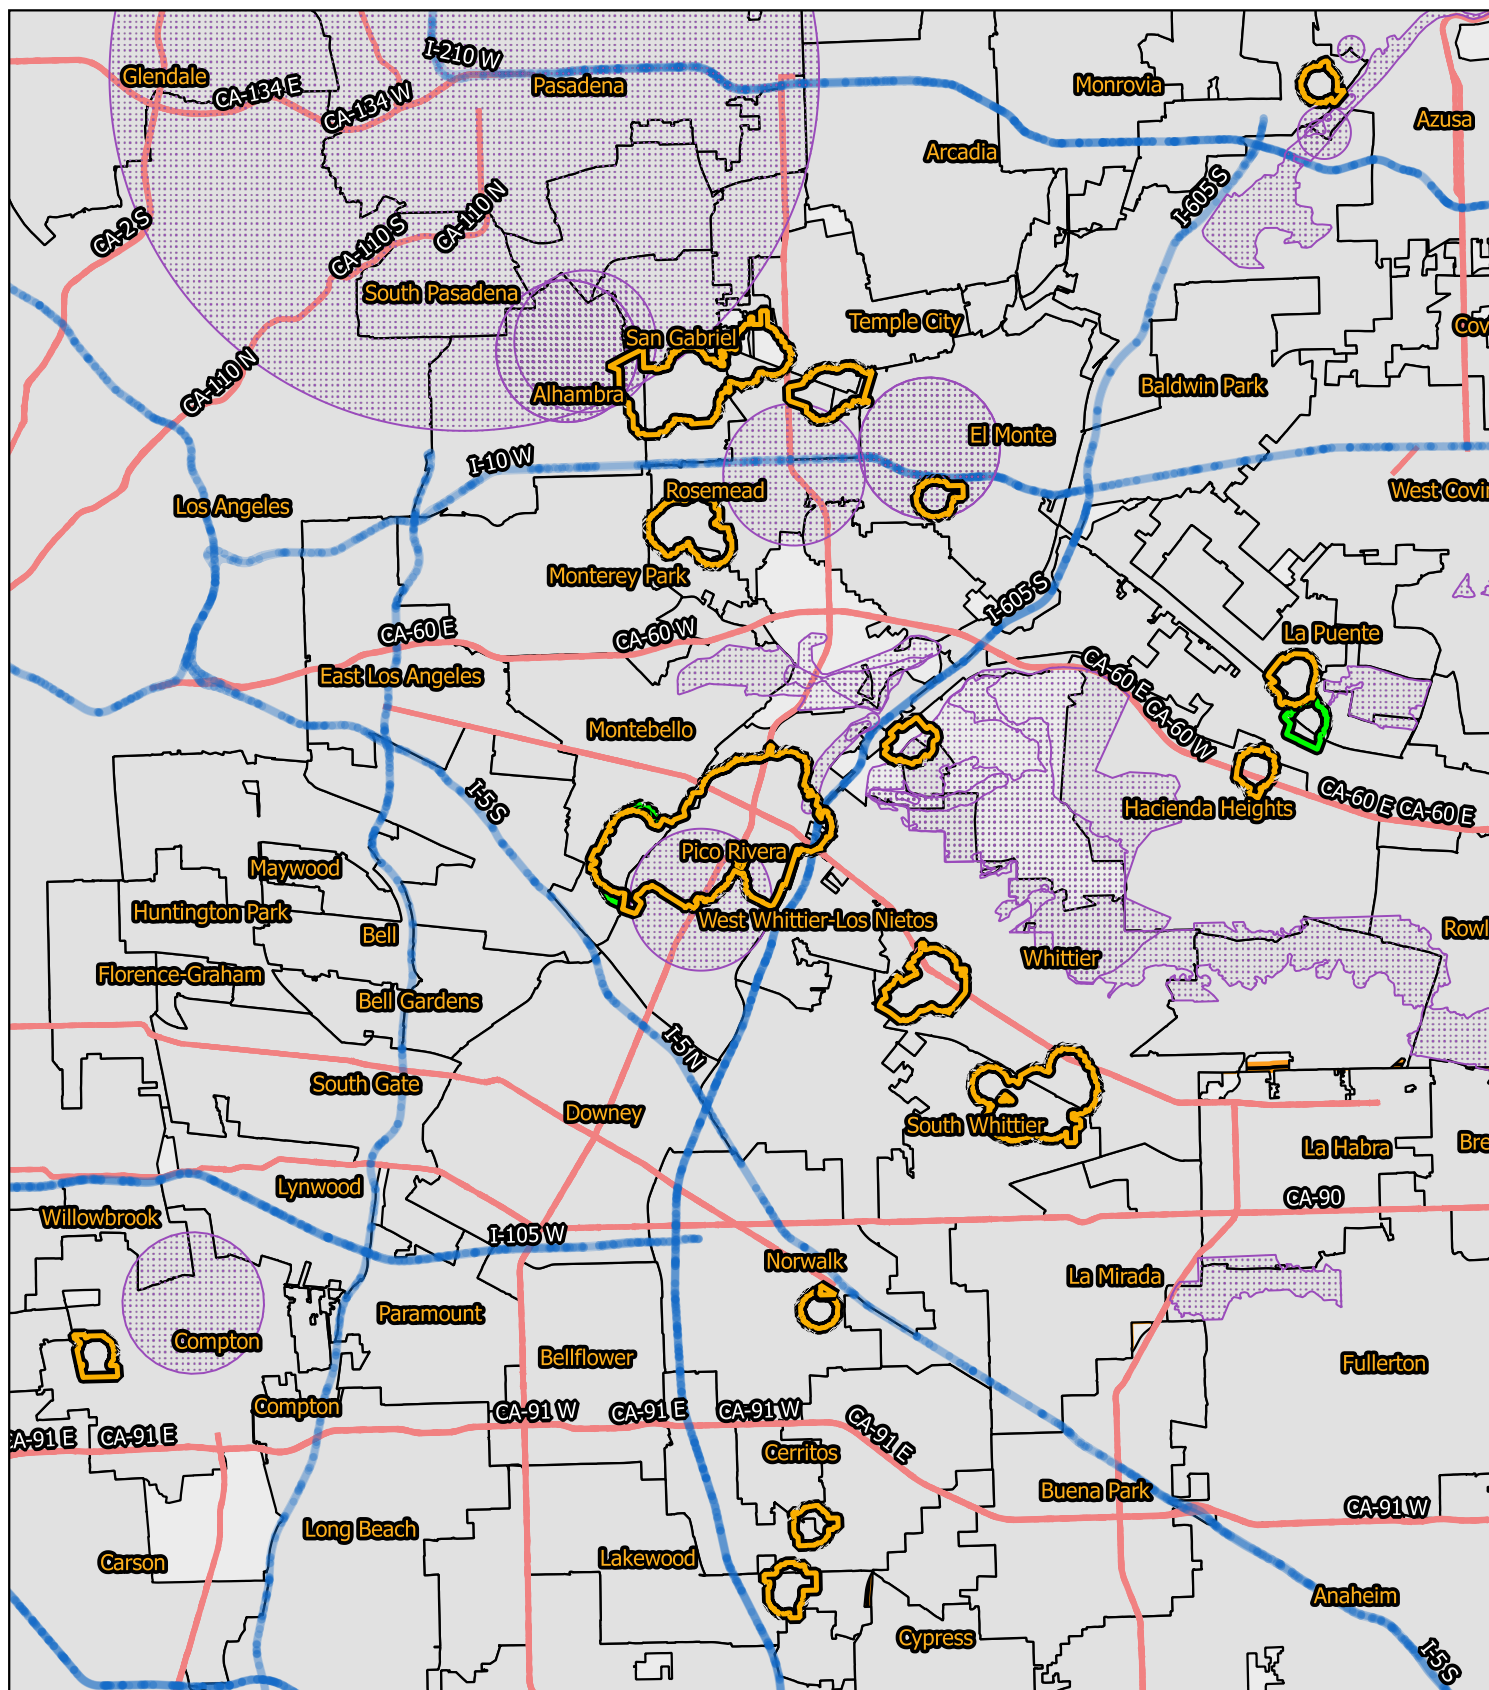

Huanglongbing Program

Cerritos, Compton, Duarte, El Monte, Hacienda Heights, La Puente, Lakewood, Montebello, Norwalk, Pico Rivera, Rosemead, San Gabriel, Temple City, Whittier, Los Angeles County Amendment 2019

- Existing 400m Treatment Area
- New 400m Treatment Area

- Sensitive Environmental Area/Treatment Mitigations In Place