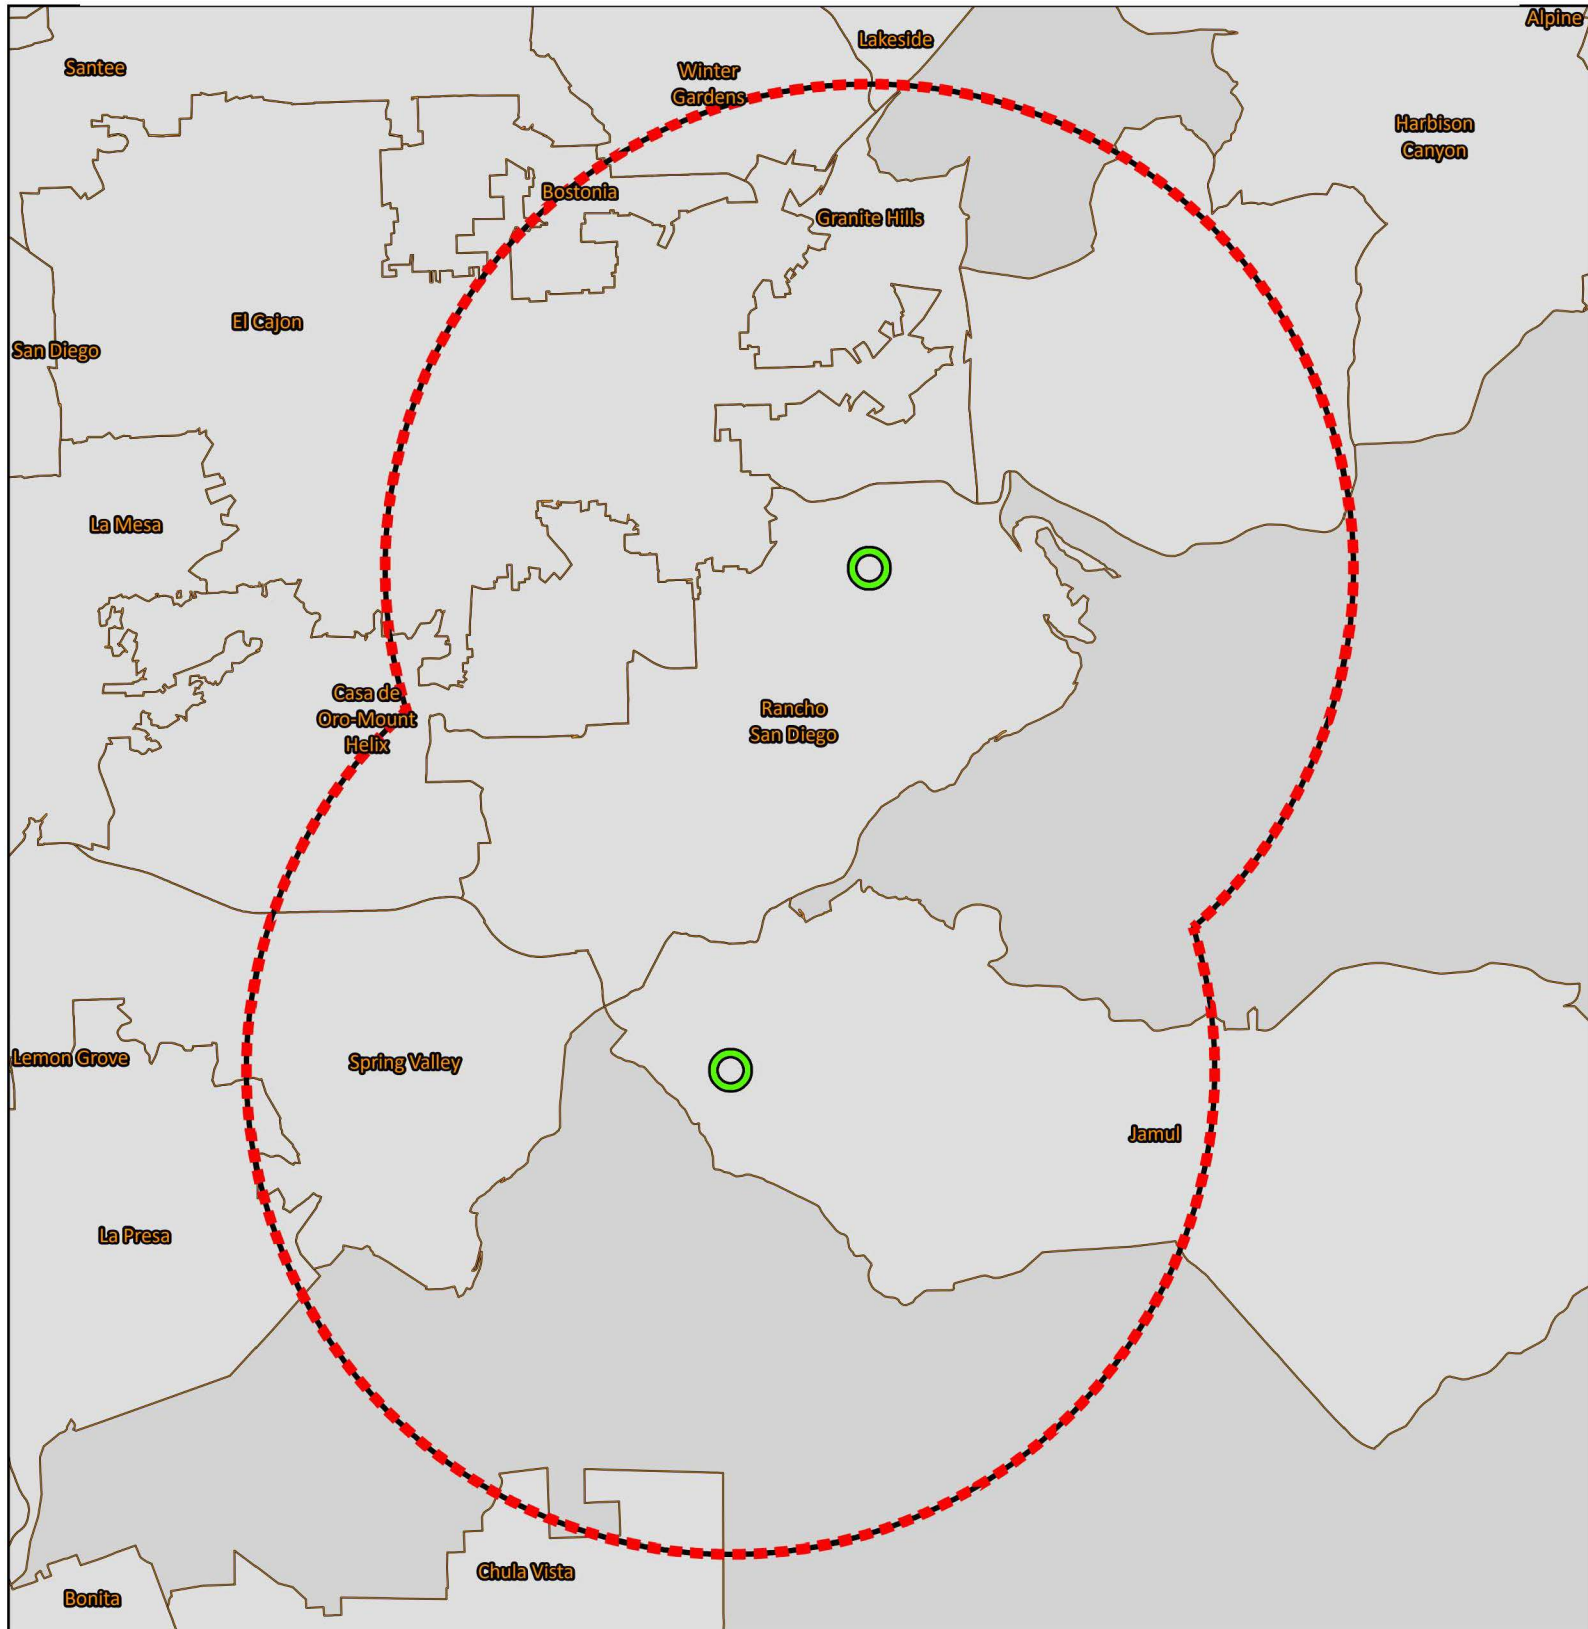

Mexican Fruit Fly Eradication Project

Bostonia, Casa de Oro-Mount Helix, Crest, Chula Vista, El Cajon, La Mesa, La Presa, Granite Hills, Jamul, Lakeside, Rancho San Diego, Spring Valley, Winter Gardens - San Diego County 2026

-  200m Foliar Treatment Area
-  SIT Release Boundary

-  Sensitive Environmental Area/Treatment Mitigation In Place