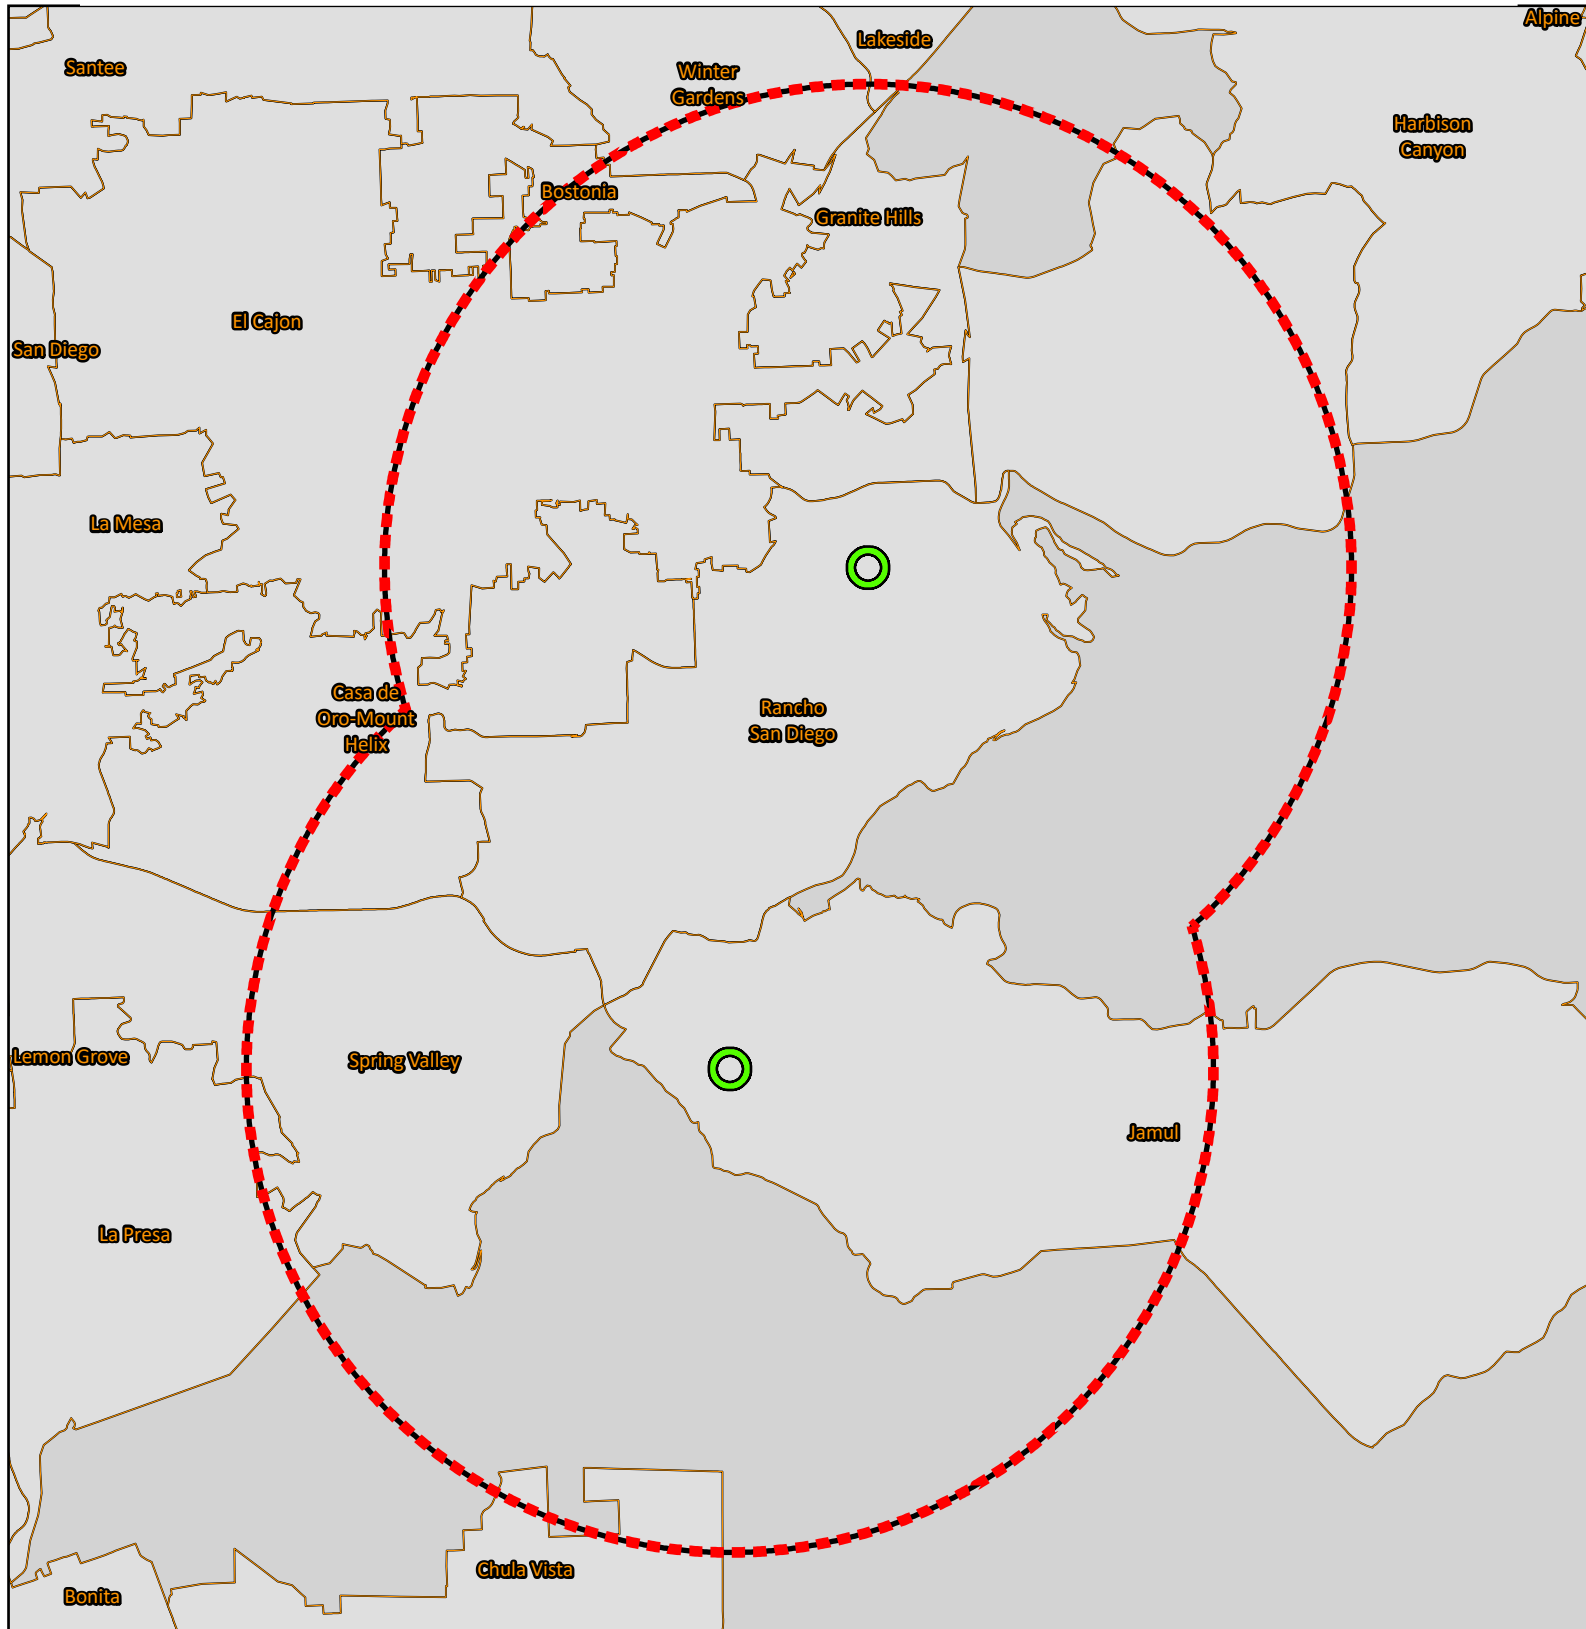

# Mexican Fruit Fly Eradication Project

Bostonia, Casa de Oro-Mount Helix, Crest, Chula Vista, El Cajon, La Mesa, La Presa, Granite Hills, Jamul, Lakeside, Rancho San Diego, Spring Valley, Winter Gardens - San Diego County 2026

-  200m Foliar Treatment Area
-  SIT Release Boundary

-  Sensitive Environmental Area/Treatment Mitigation In Place