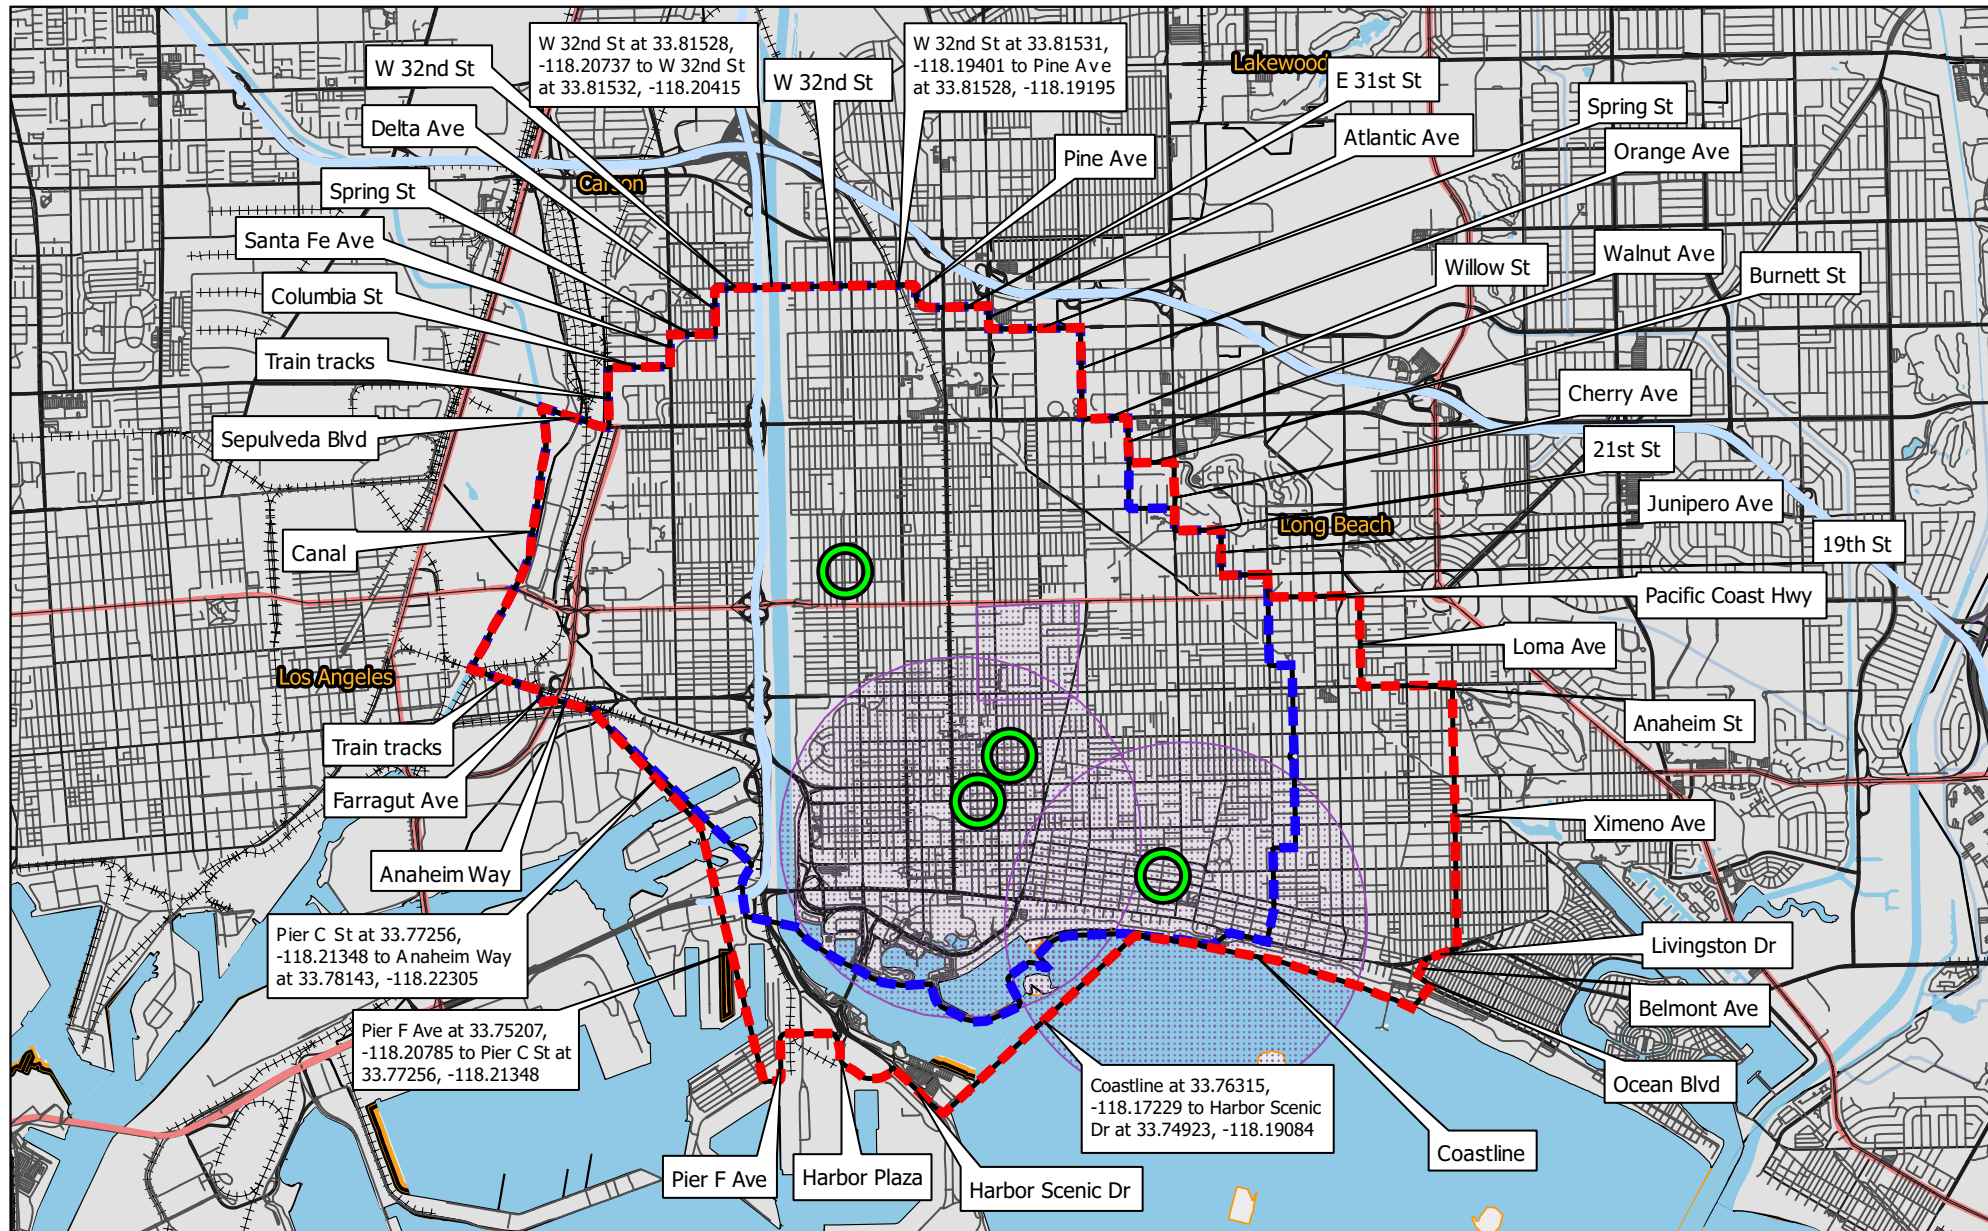

# Oriental Fruit Fly Eradication Project Amendment

## Long Beach, Los Angeles County

### 2022

- ▬ Previous MAT Treatment Boundary
- ▬ Amended MAT Treatment Boundary
- Possible Foliar Treatment Area
- Sensitive Environmental Area/Treatment Mitigations In Place