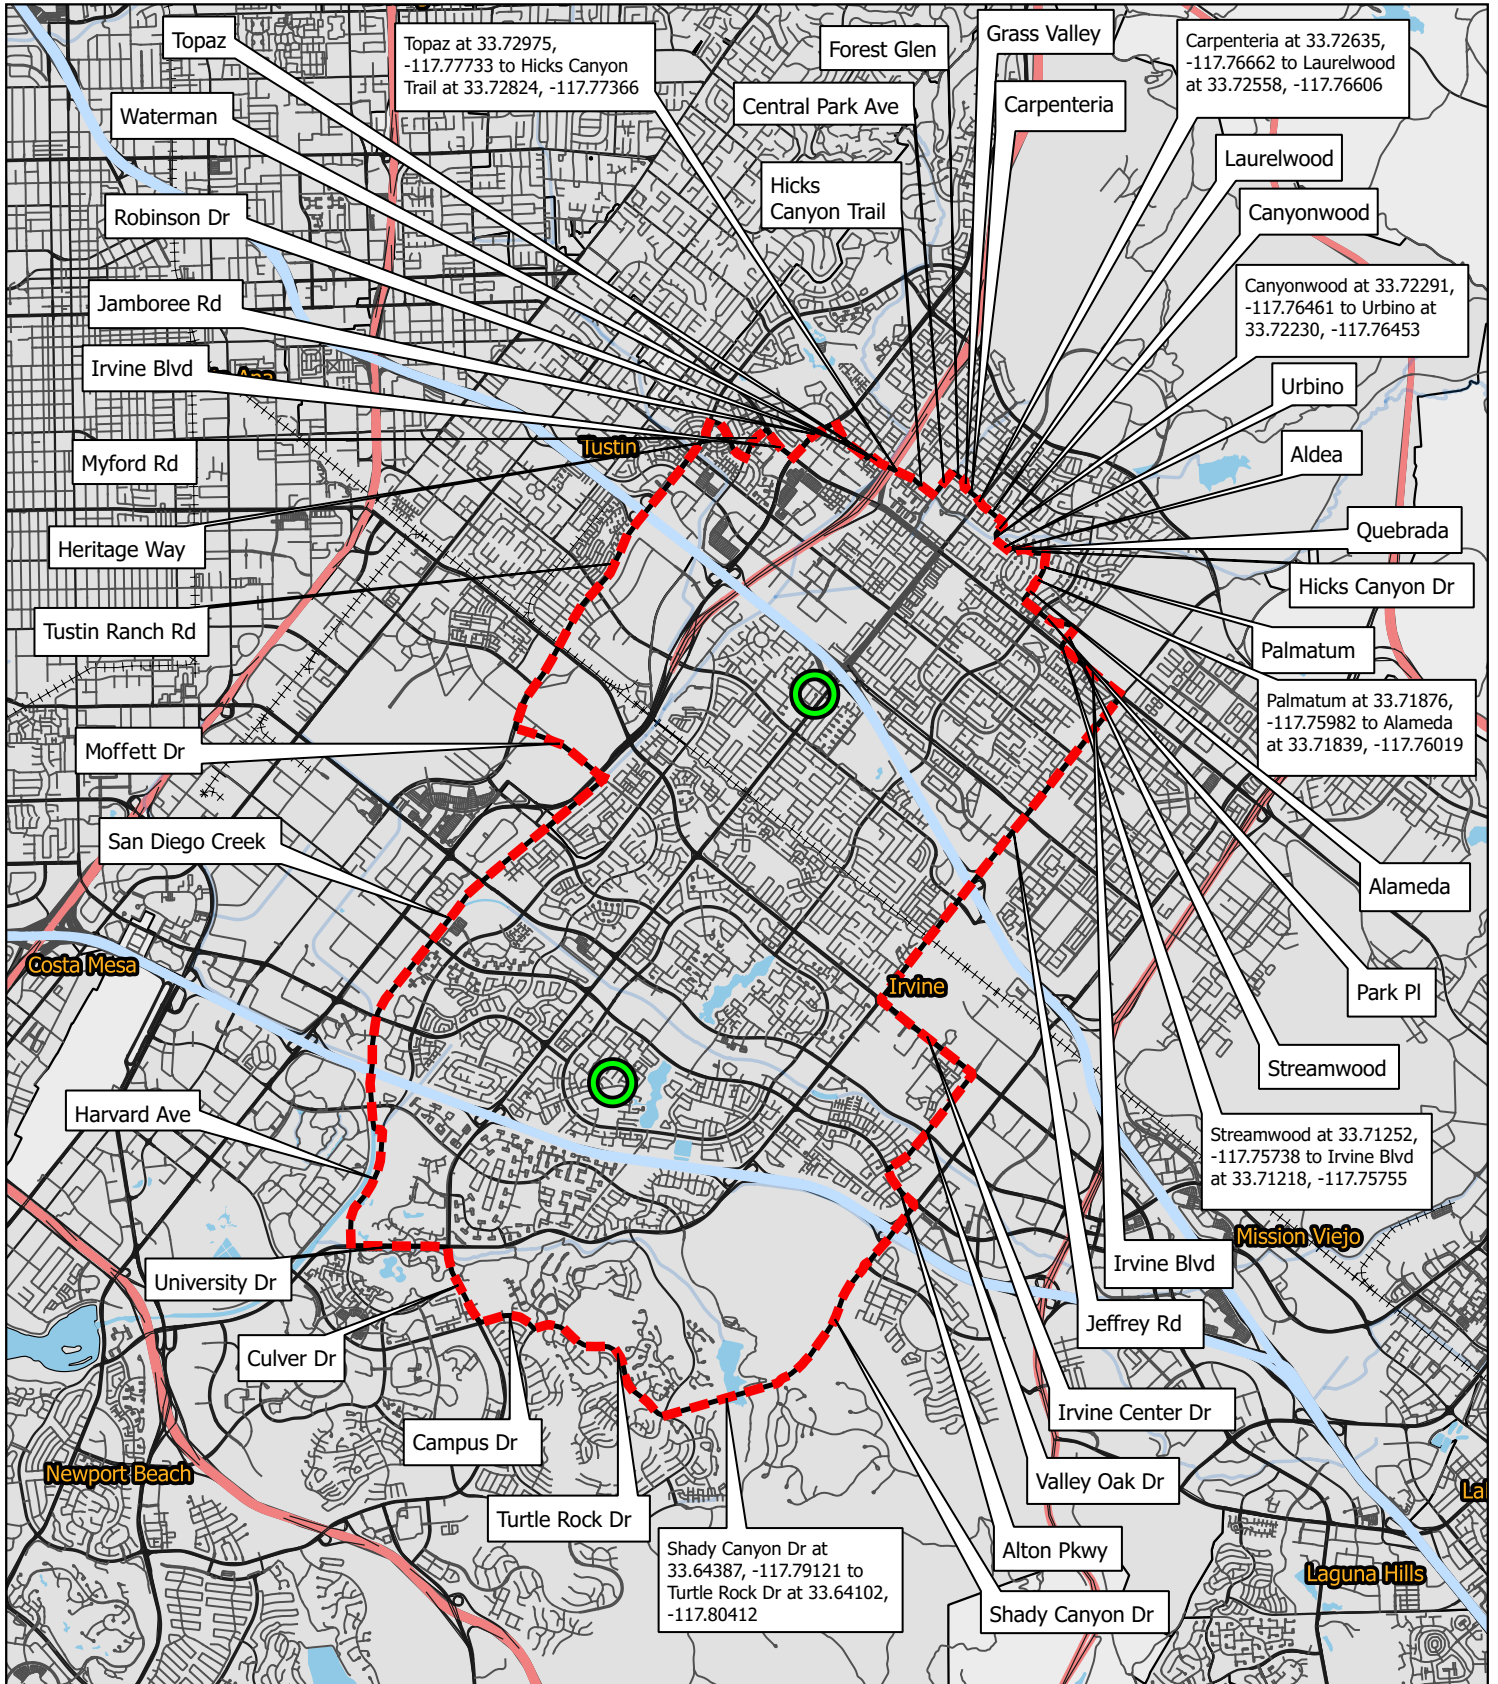

Oriental Fruit Fly Eradication Project

Irvine, Orange County

2022

- MAT Treatment Boundary
- Possible Foliar Treatment Area

- Sensitive Environmental Area/Treatment Mitigations In Place