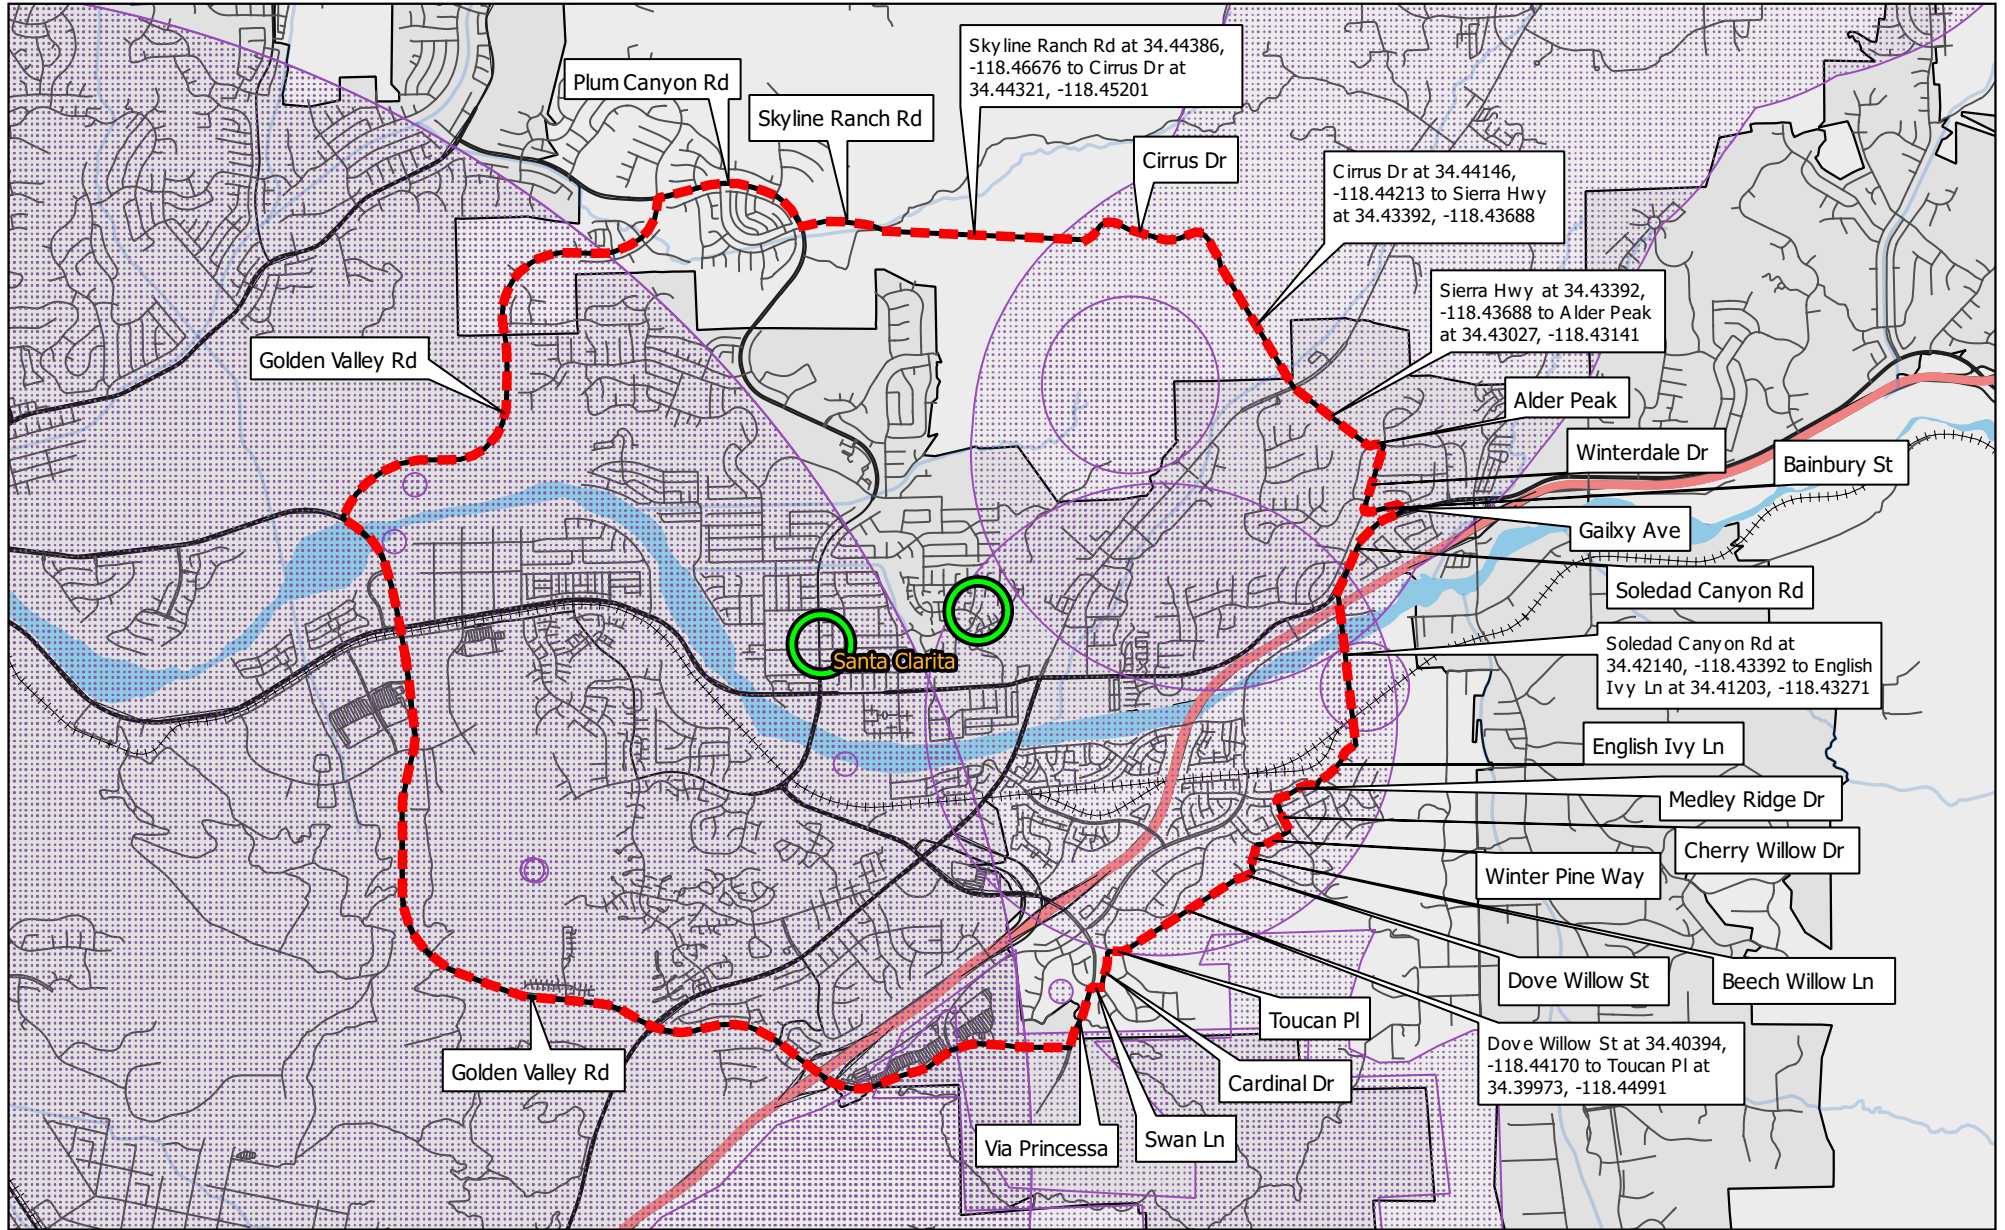

# Oriental Fruit Fly Eradication Project Canyon Country, Los Angeles County 2022

- MAT Treatment Boundary
- Possible Foliar Treatment Area
- Sensitive Environmental Area/Treatment Mitigations In Place