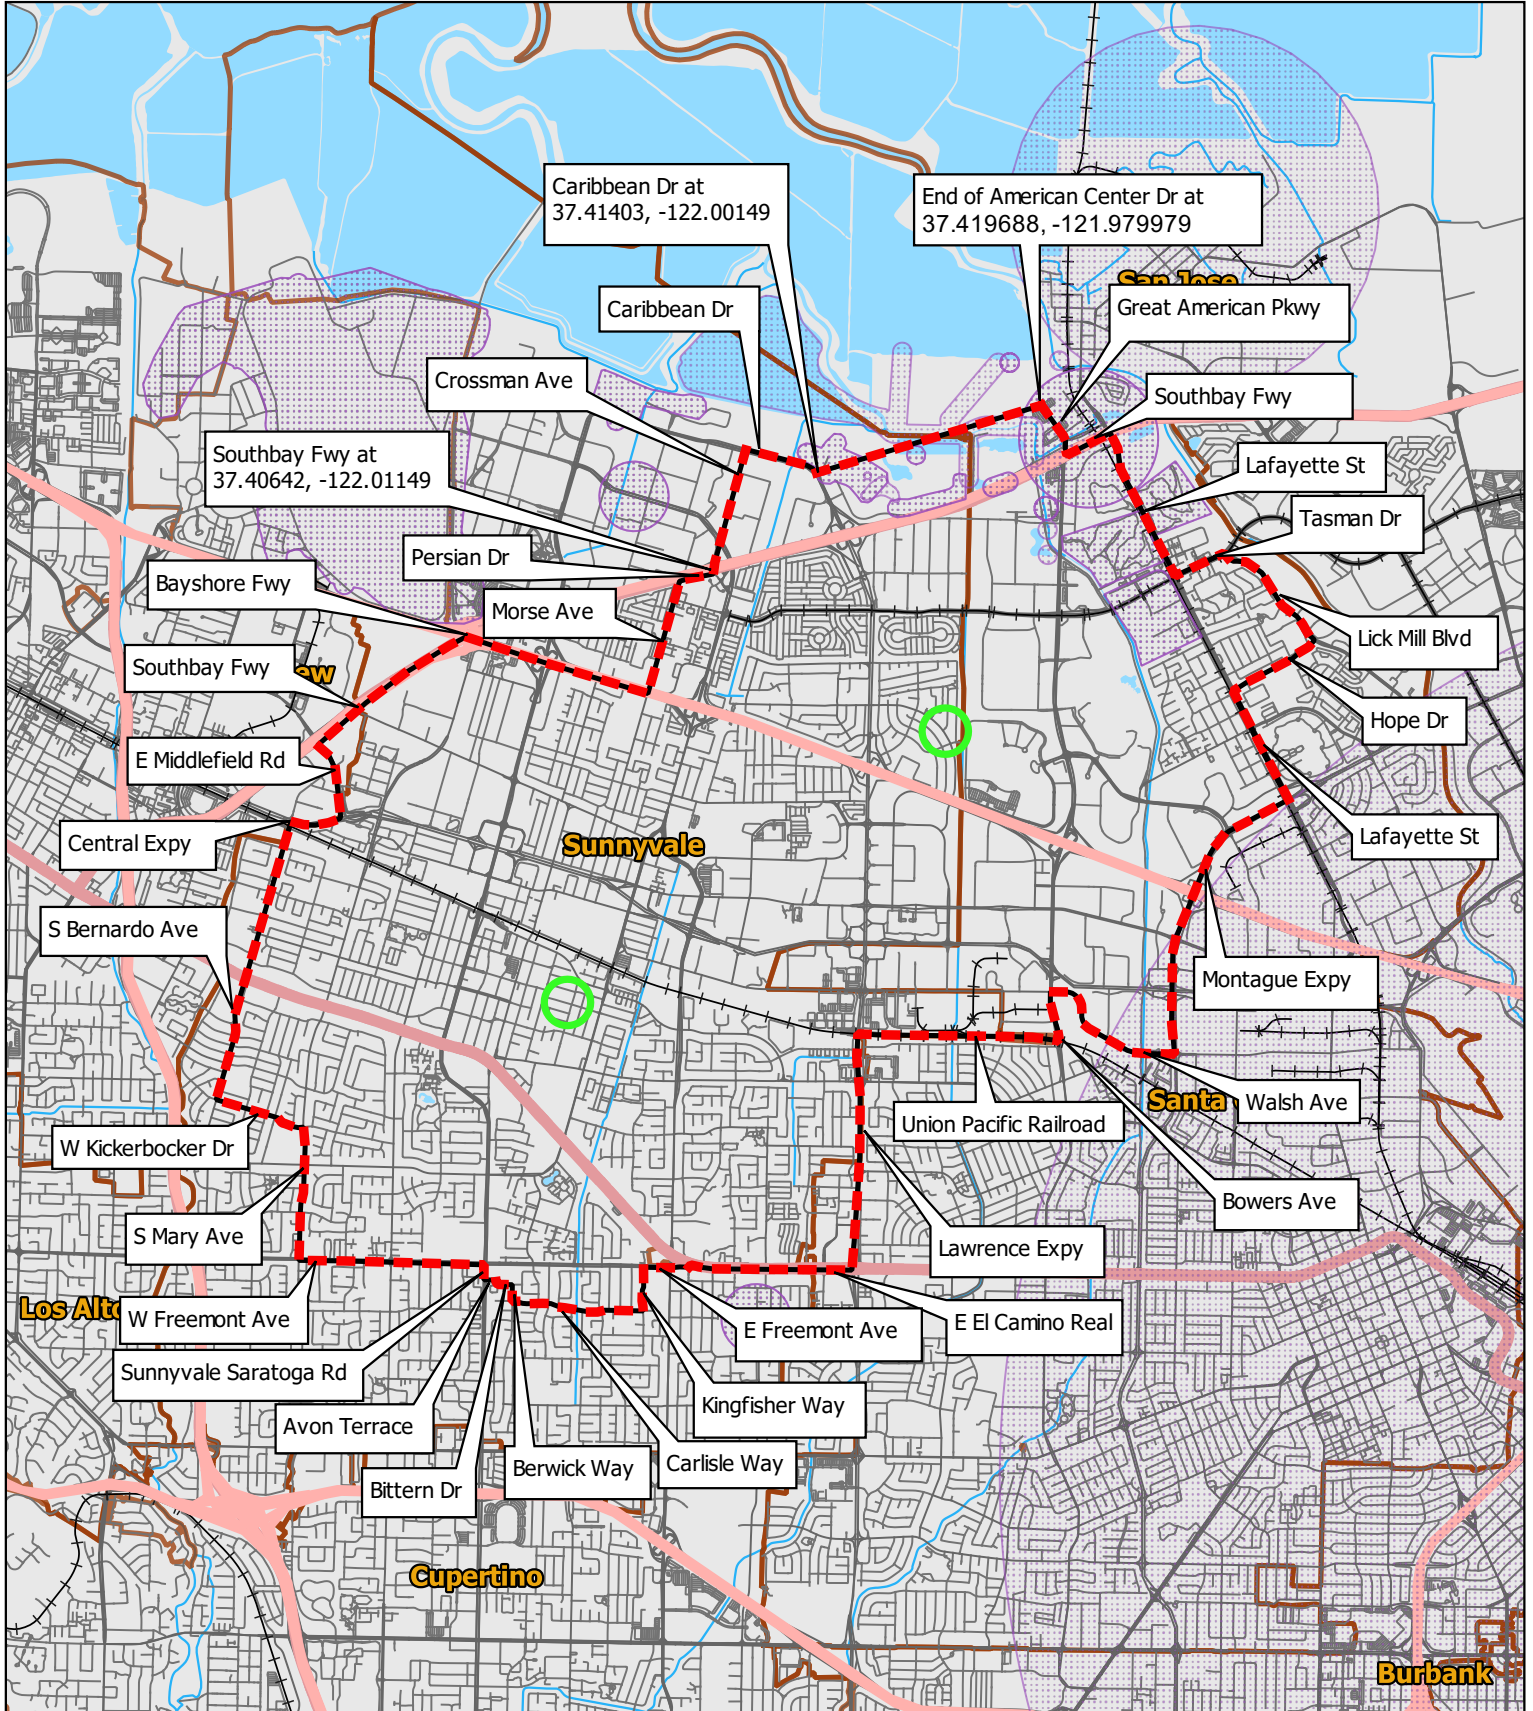

Oriental Fruit Fly Eradication Project

Sunnyvale, Santa Clara County

2022

Caribbean Dr at
37.41403, -122.00149

End of American Center Dr at
37.419688, -121.979979

Southbay Fwy at
37.40642, -122.01149

Great American Pkwy

Crossman Ave

Southbay Fwy

Caribbean Dr

Lafayette St

Persian Dr

Tasman Dr

Bayshore Fwy

Morse Ave

Lick Mill Blvd

Southbay Fwy

Hope Dr

E Middlefield Rd

Central Expy

Sunnyvale

Lafayette St

S Bernardo Ave

Montague Expy

W Kickerbocker Dr

Santa Walsh Ave

S Mary Ave

Union Pacific Railroad

Bowers Ave

Los Altos

W Fremont Ave