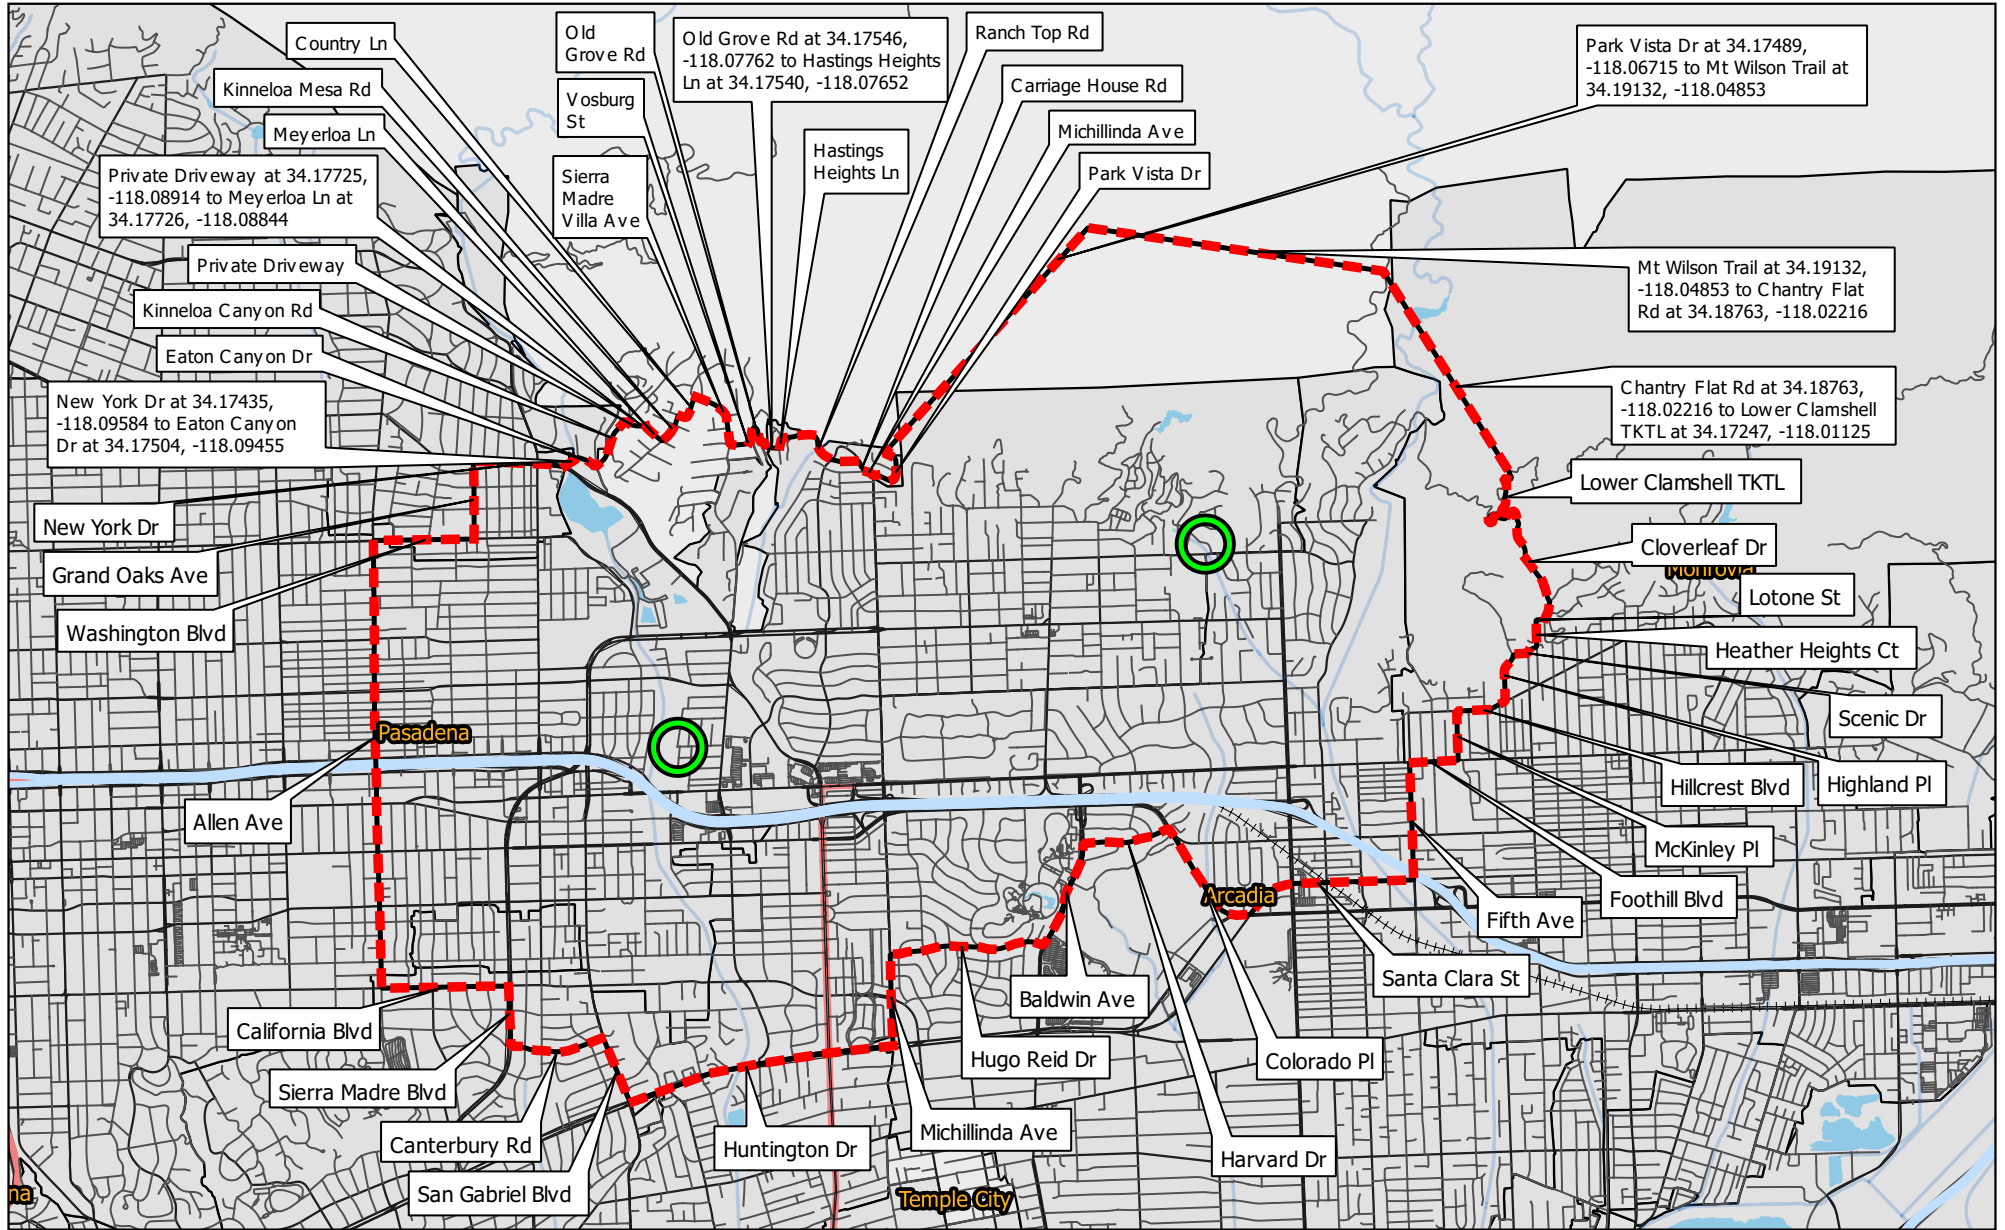

Oriental Fruit Fly Eradication Project

Sierra Madre, Los Angeles County

2022

- MAT Treatment Boundary
- Possible Foliar Treatment Area
- Sensitive Environmental Area/Treatment Mitigations In Place