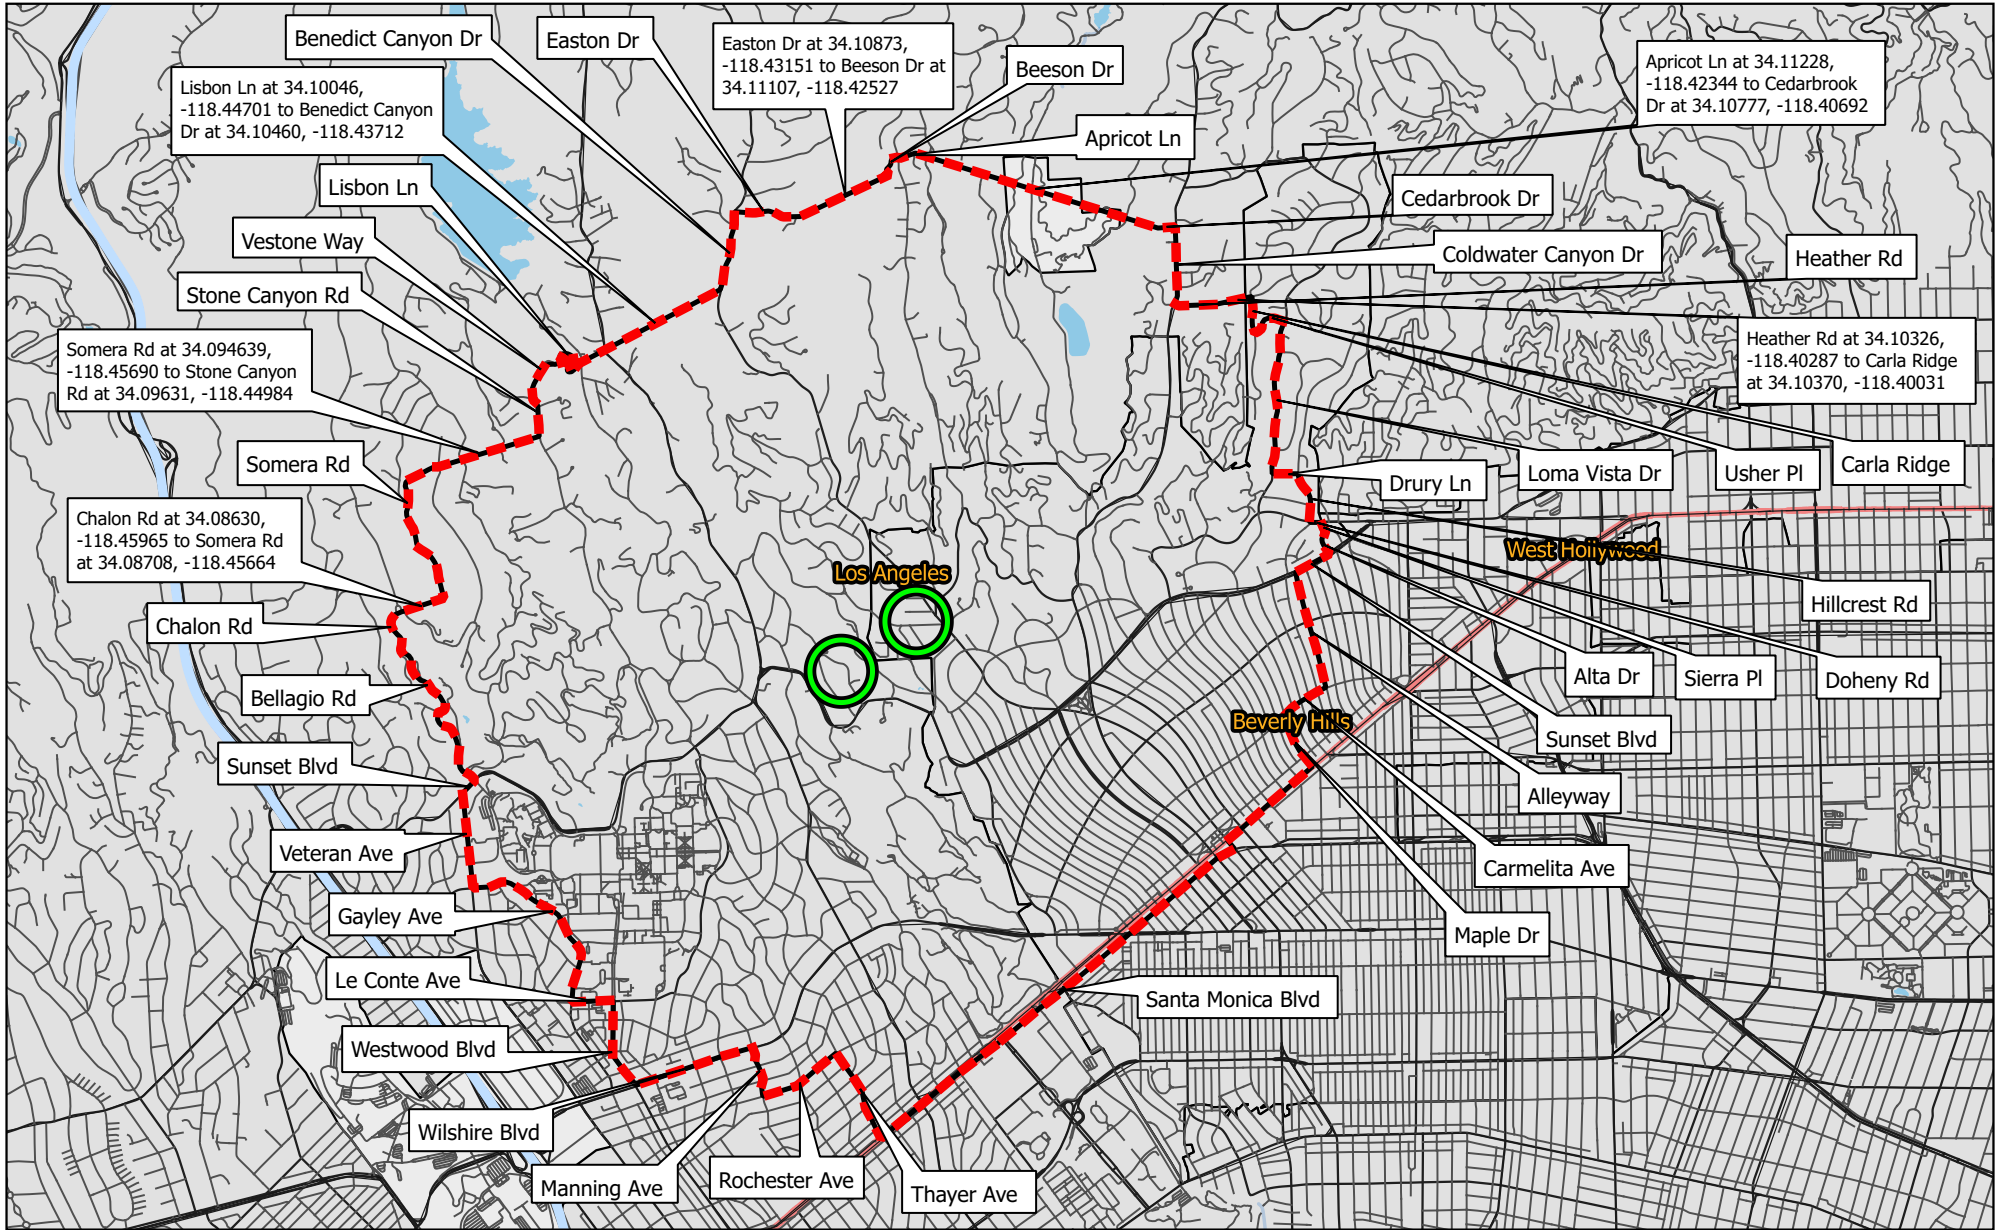

# Oriental Fruit Fly Eradication Project Beverly Hills, Los Angeles County 2022

- MAT Treatment Boundary
- Possible Foliar Treatment Area
- Sensitive Environmental Area/Treatment Mitigations In Place