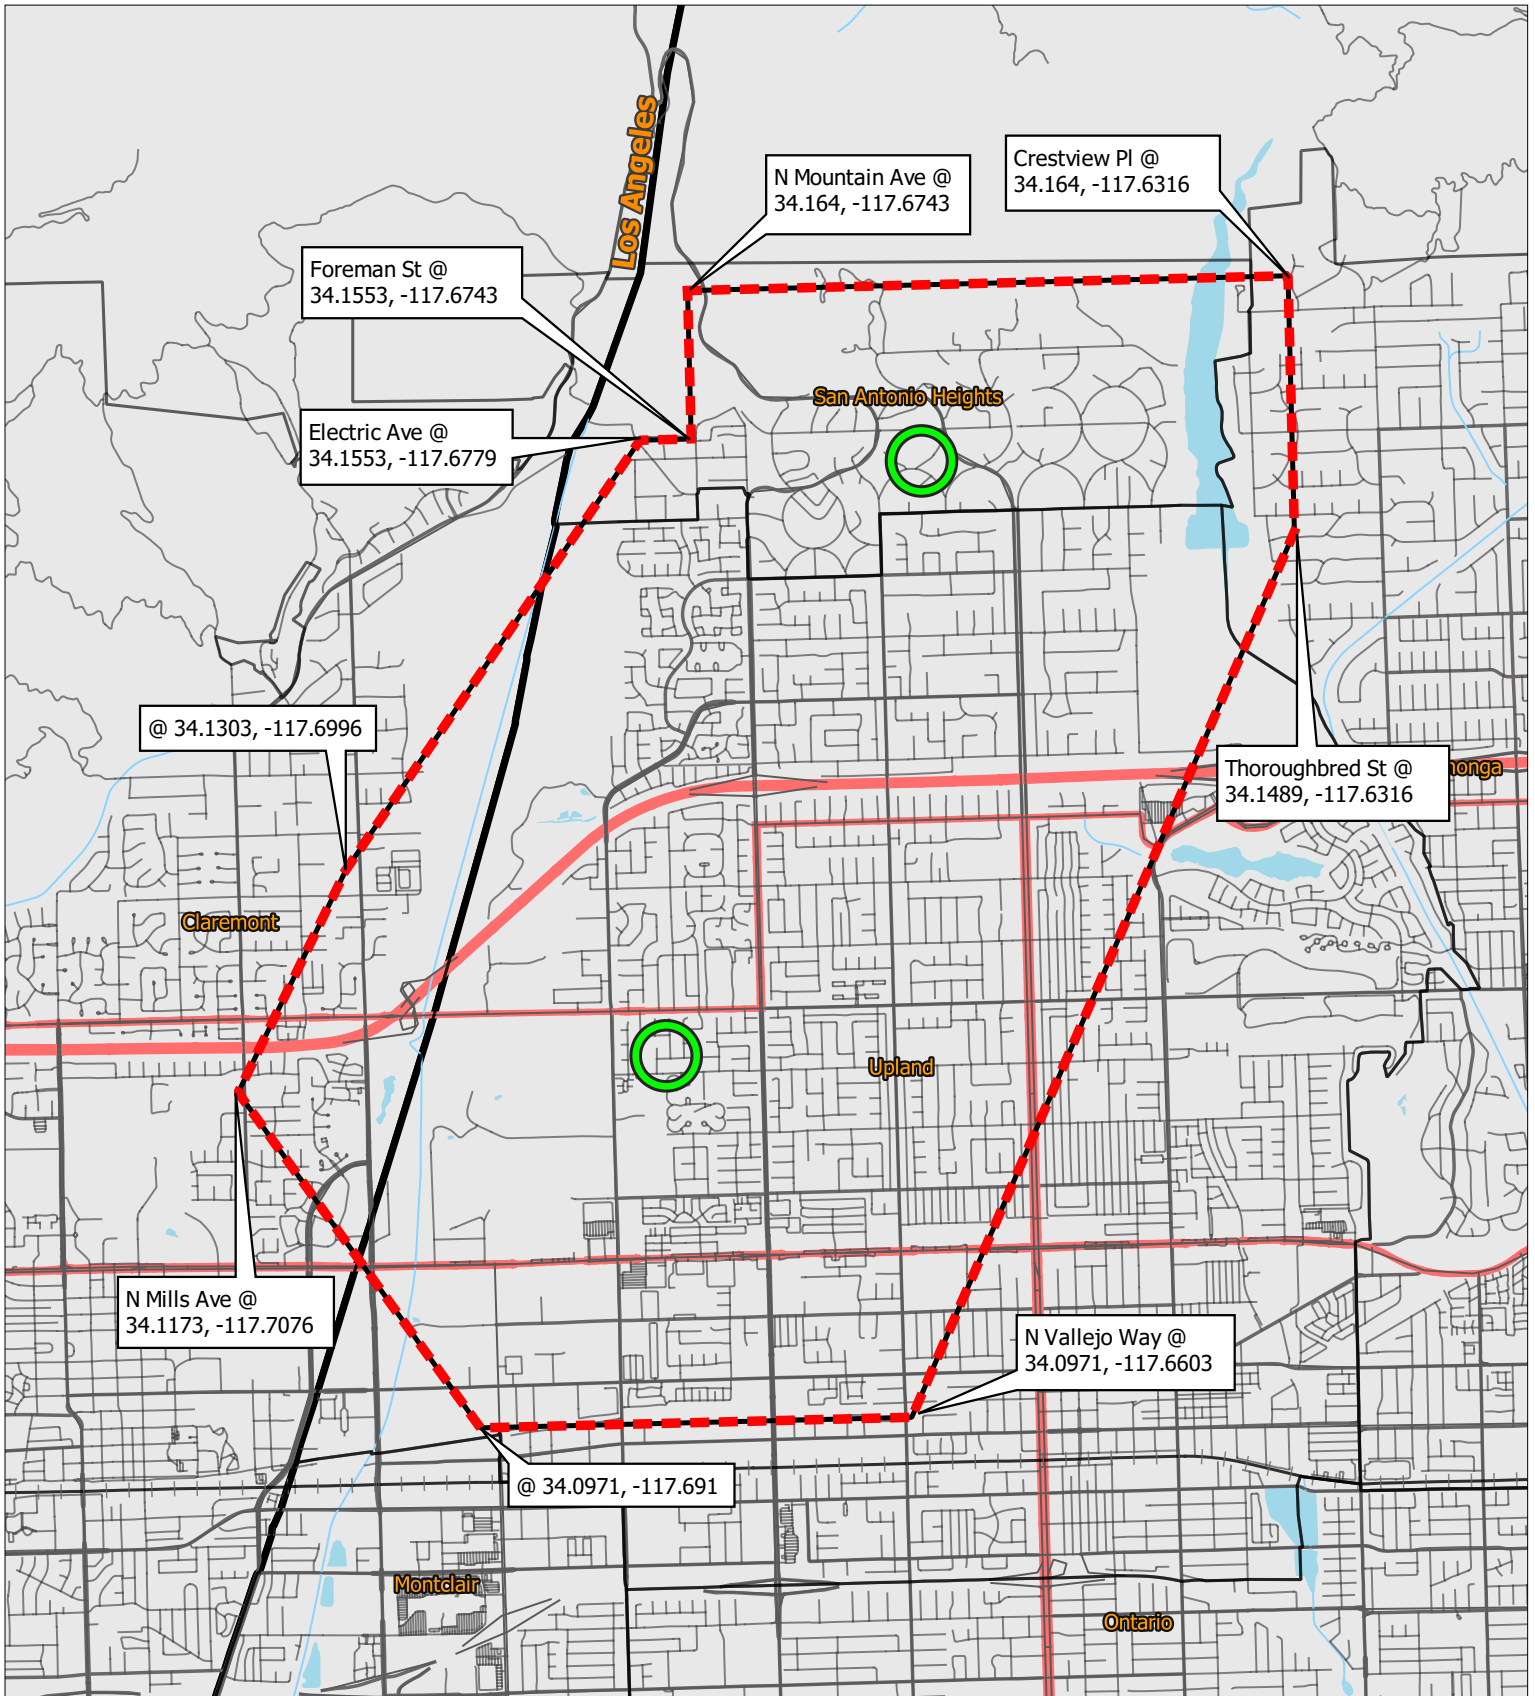

Mediterranean Fruit Fly Eradication Project

Upland, San Bernardino County

2021

- Maximum Program Boundary
- Possible Foliar Treatment Area