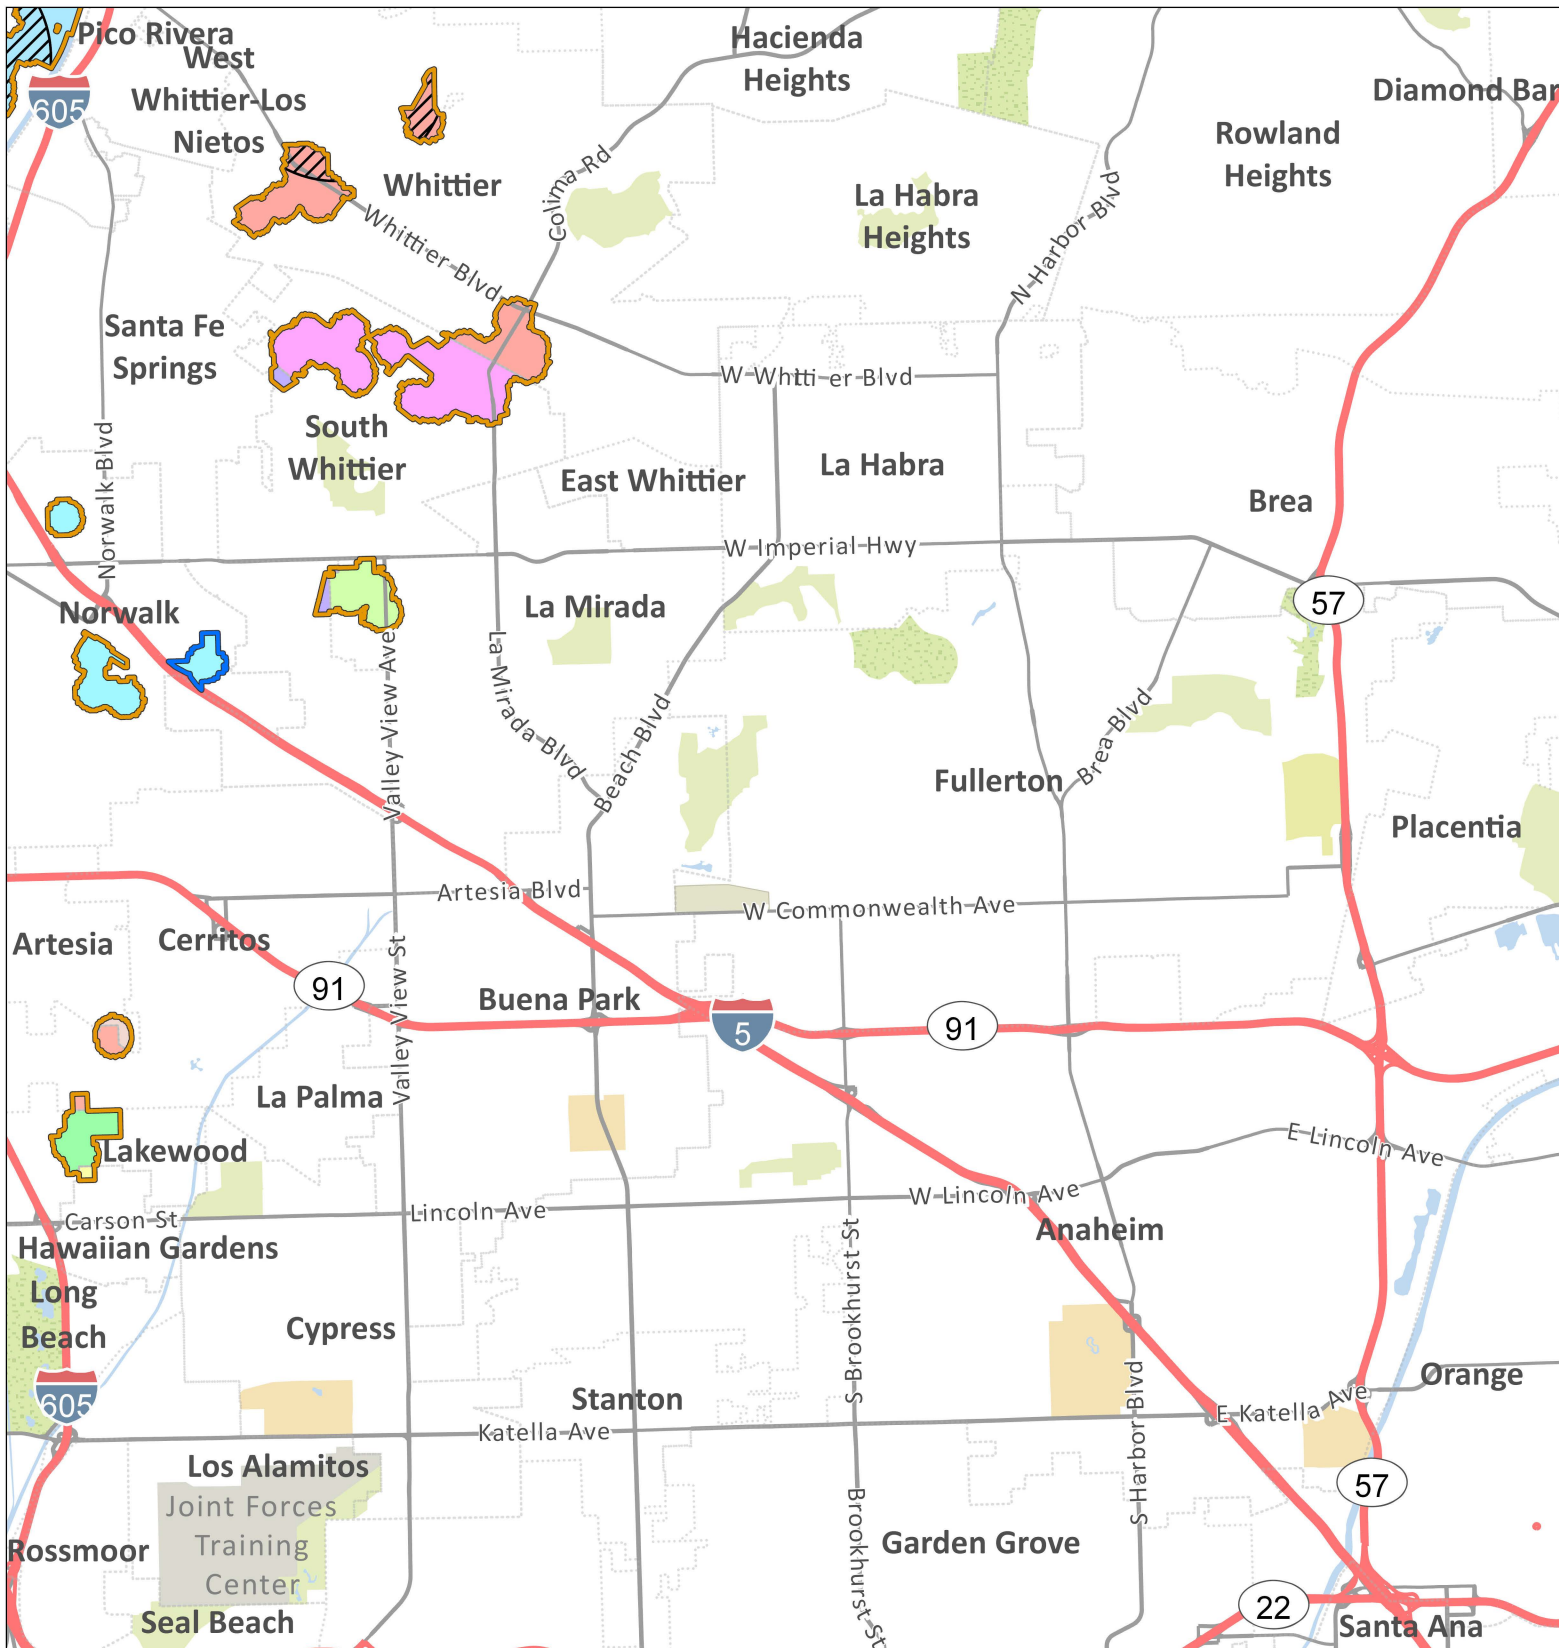

Asian Citrus Psyllid Program - Notification of Treatment Map Los Angeles County Amendment 29 (2021) - Portions of Los Angeles County - Part 4

- Existing Treatment Area
- New Treatment Area
- Environmental Sensitive Area: Treatment Mitigation in Place

City or Census-Designated Place Within Treatment Area

 Alhambra	 Duarte	 La Puente	 Pico Rivera	 South San Gabriel
 Artesia	 El Monte	 Lakewood	 Rose Hills	 South Whittier
 Avocado Heights	 Glendora	 Long Beach	 Rosemead	 Temple City
 Azusa	 Hacienda Heights	 Los Angeles	 San Gabriel	 West Puente Valley
 Cerritos	 Hawaiian Gardens	 Montebello	 Santa Fe Springs	 West Whittier-Los Nietos
 Compton	 Industry	 Norwalk	 South El Monte	 Whittier
 Downey	 La Mirada	 Paramount	 South Gate