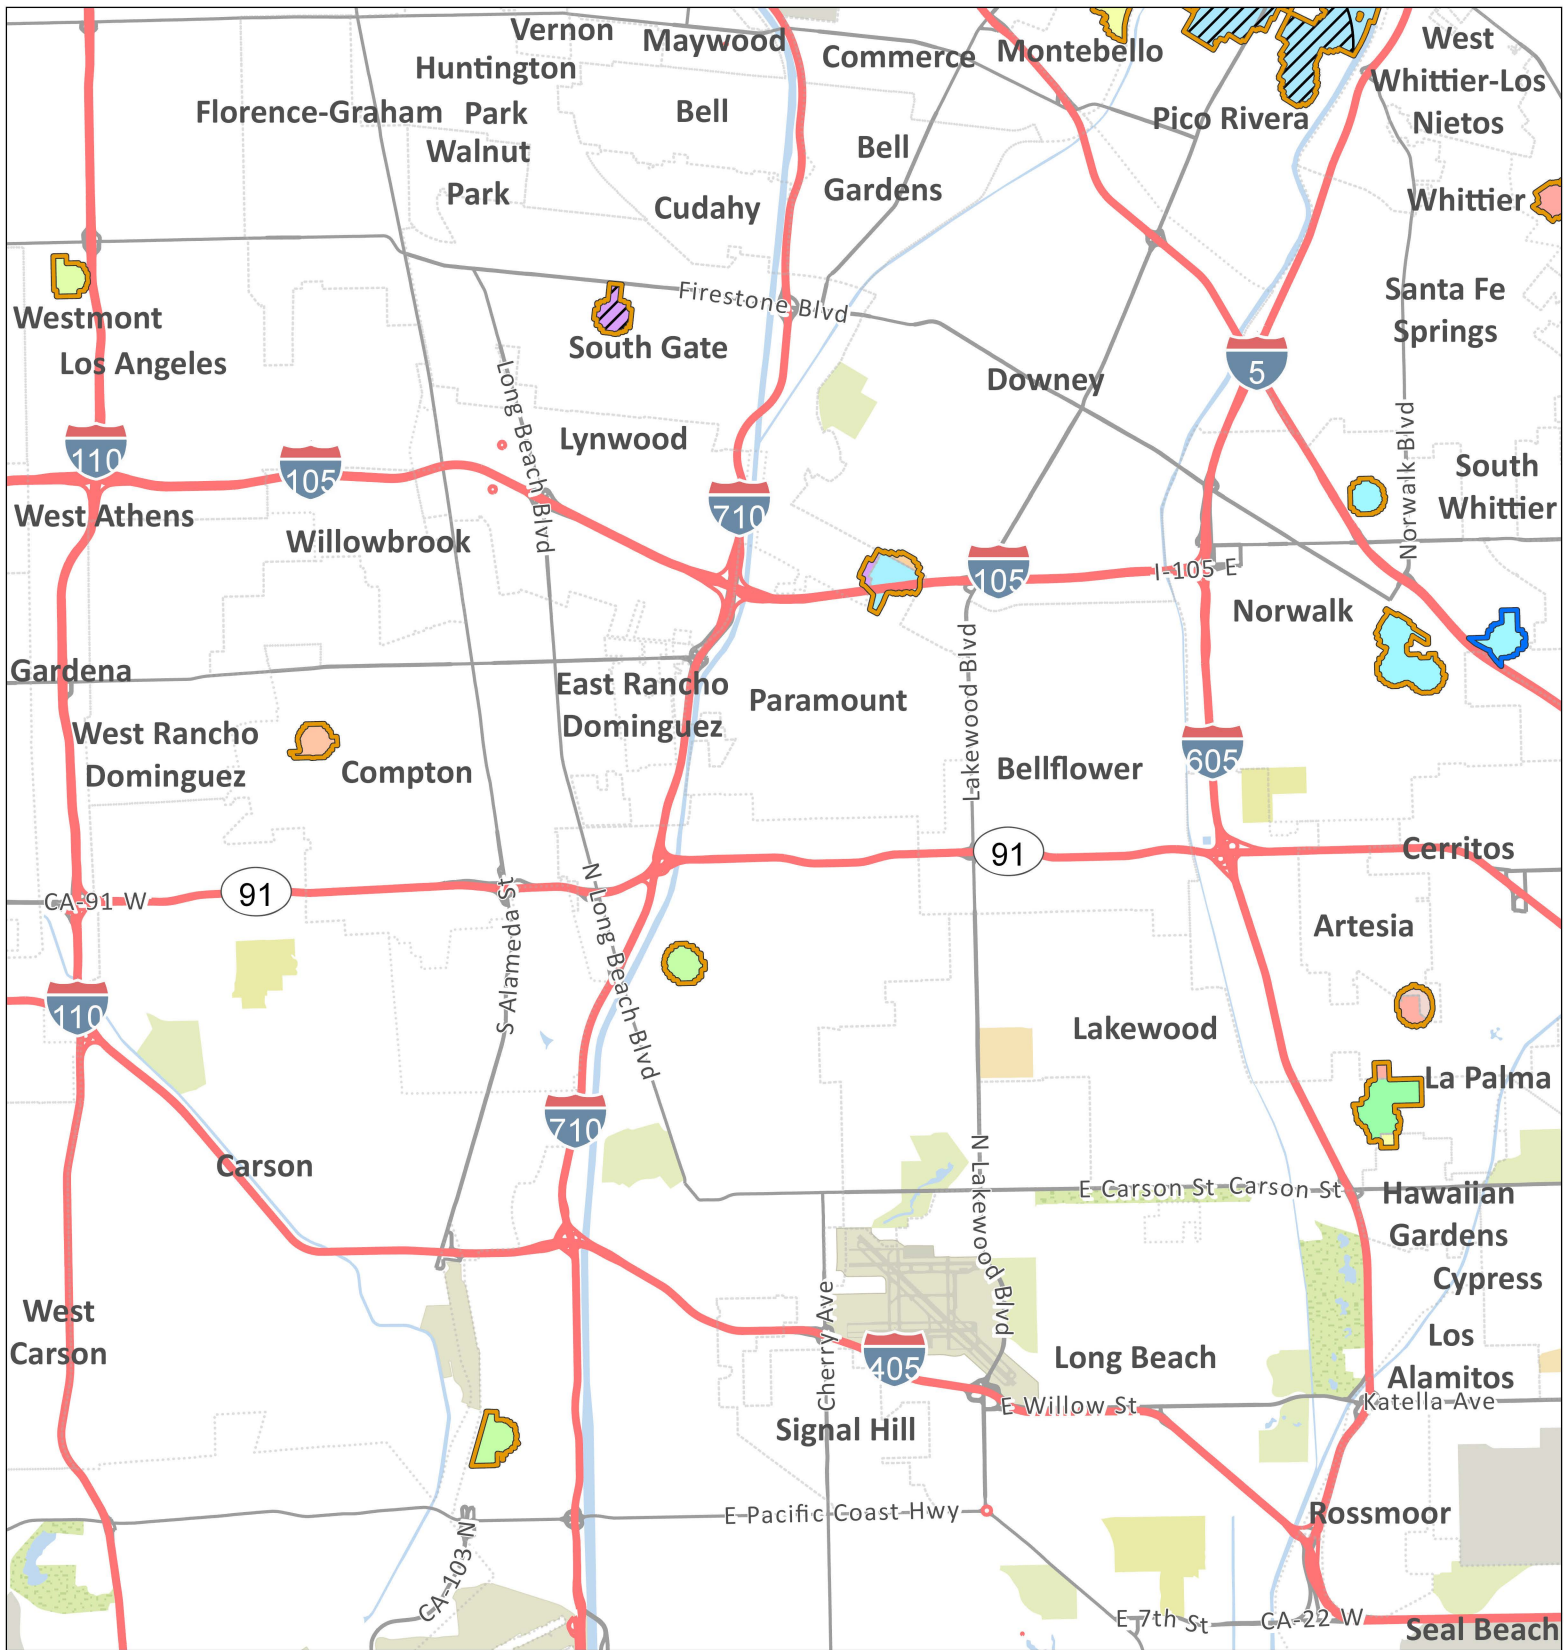

## Los Angeles County Amendment 29 (2021) - Portions of Los Angeles County - Part 2

- Existing Treatment Area
- New Treatment Area
- Environmental Sensitive Area: Treatment Mitigation in Place

### City or Census-Designated Place Within Treatment Area

- |                 |                  |             |                  |                          |
|-----------------|------------------|-------------|------------------|--------------------------|
| Alhambra        | Duarte           | La Puente   | Pico Rivera      | South San Gabriel        |
| Artesia         | El Monte         | Lakewood    | Rose Hills       | South Whittier           |
| Avocado Heights | Glendora         | Long Beach  | Rosemead         | Temple City              |
| Azusa           | Hacienda Heights | Los Angeles | San Gabriel      | West Puente Valley       |
| Cerritos        | Hawaiian Gardens | Montebello  | Santa Fe Springs | West Whittier-Los Nietos |
| Compton         | Industry         | Norwalk     | South El Monte   | Whittier                 |
| Downey          | La Mirada        | Paramount   | South Gate       |                          |