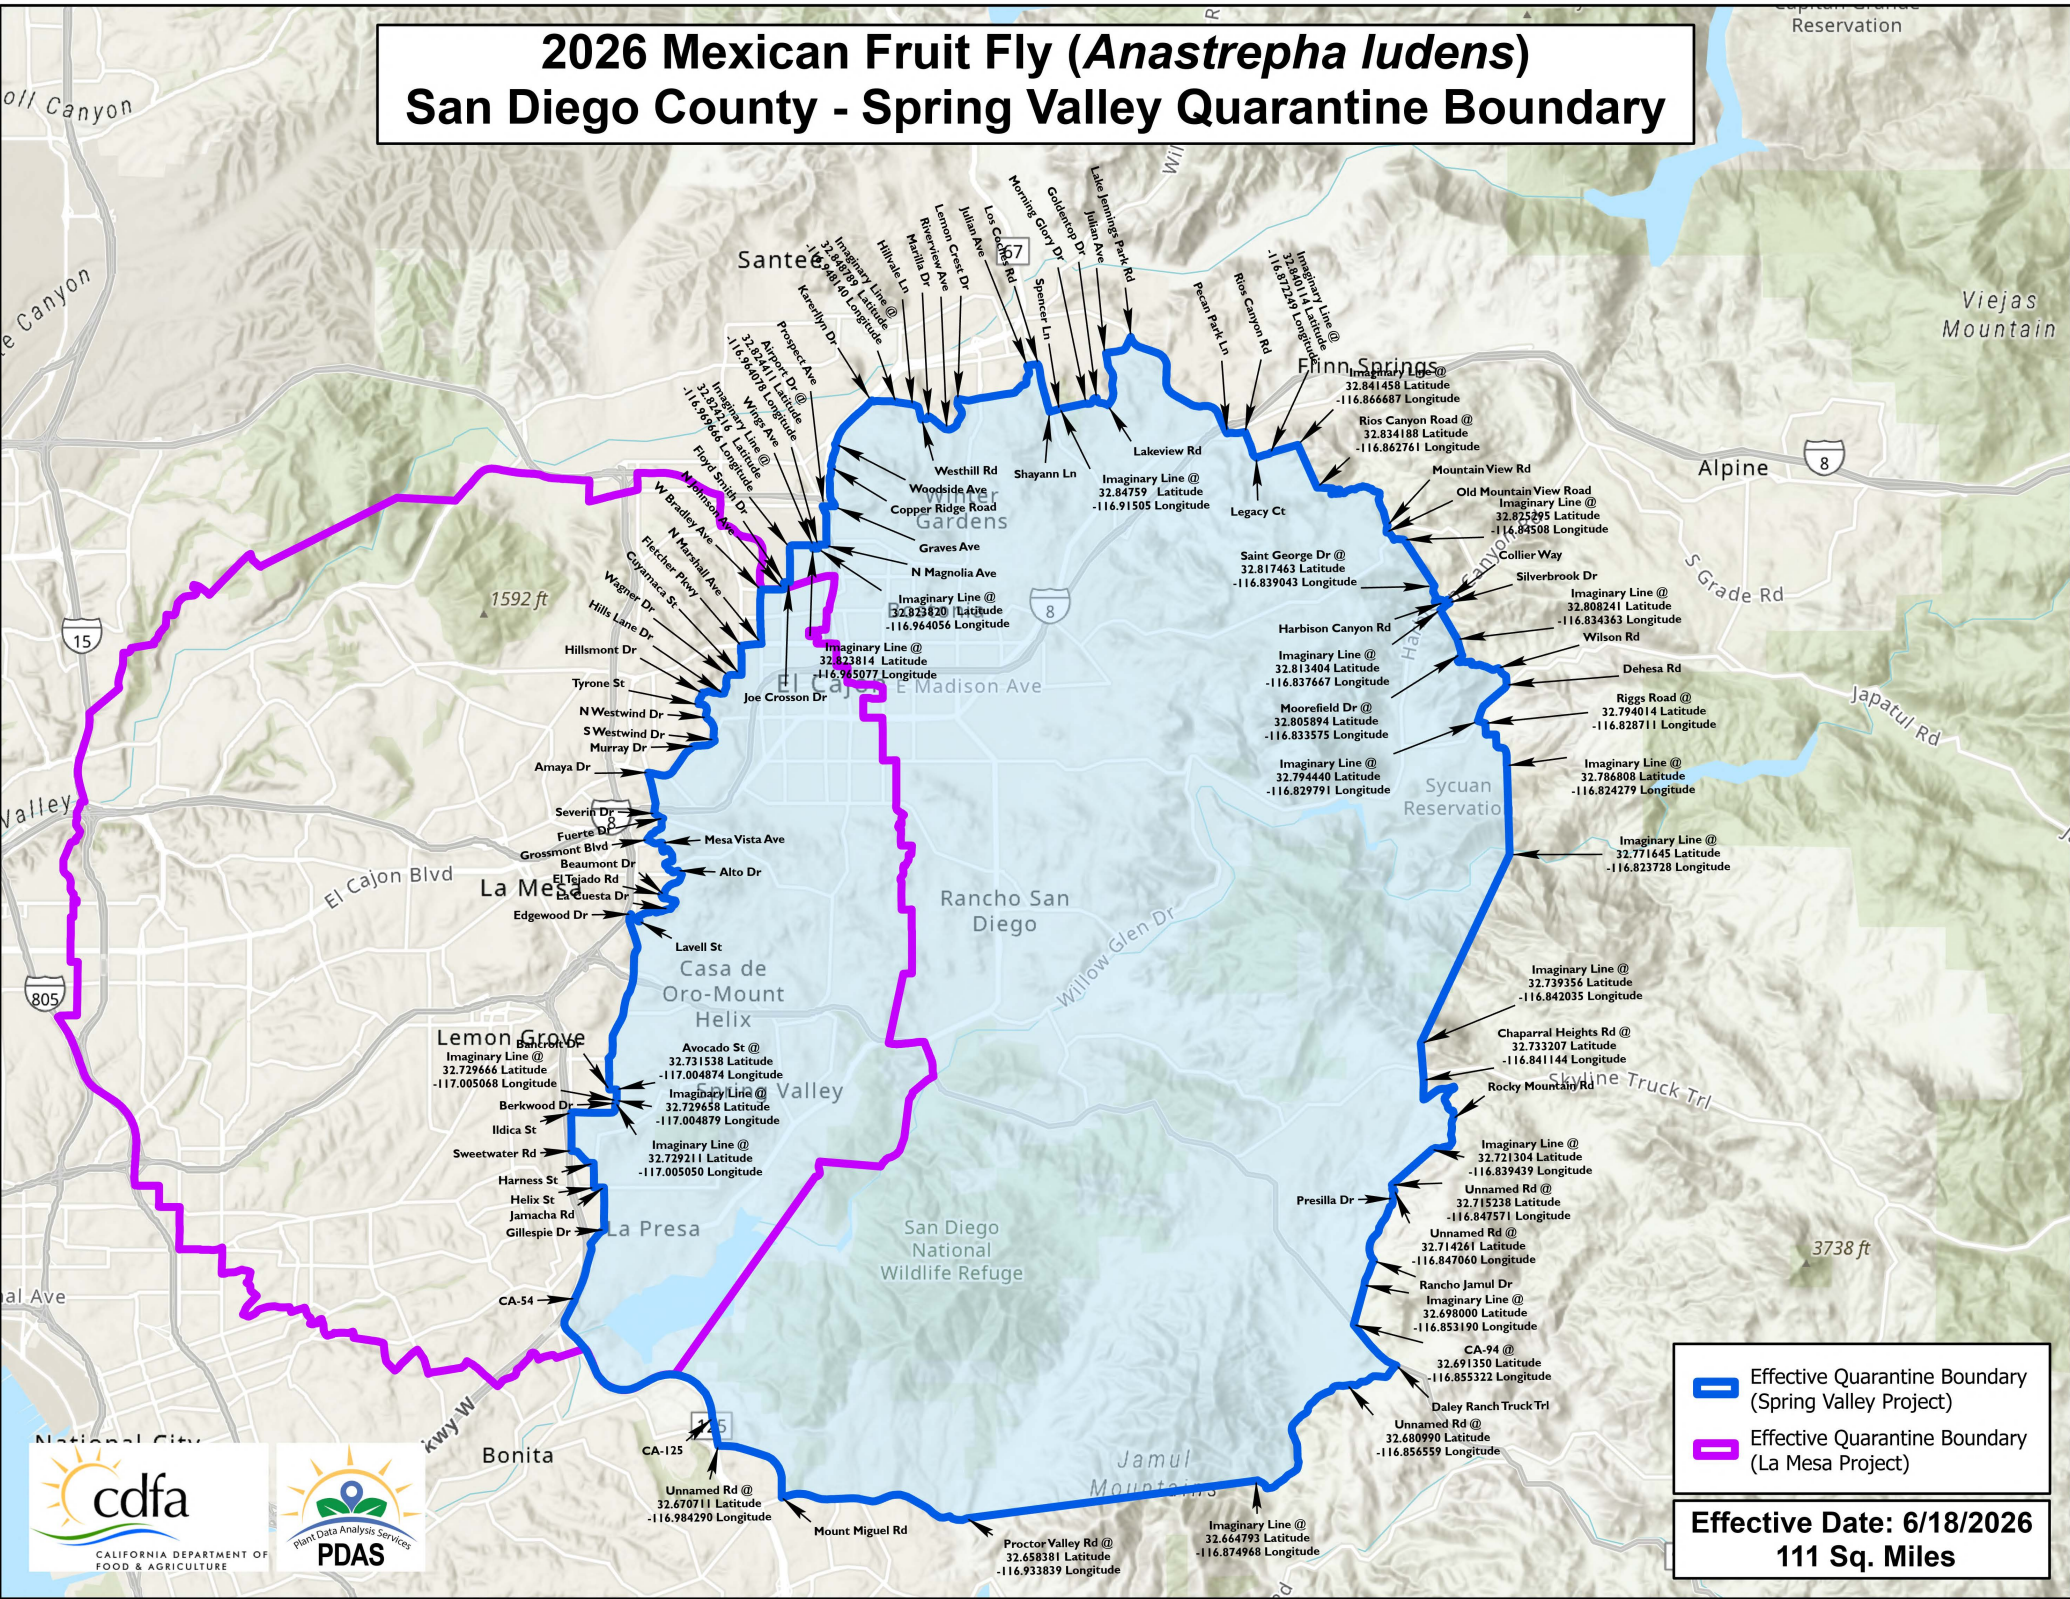

2026 Mexican Fruit Fly (*Anastrepha ludens*) San Diego County - Spring Valley Quarantine Boundary

- ▬ Effective Quarantine Boundary (Spring Valley Project)
- ▬ Effective Quarantine Boundary (La Mesa Project)

Effective Date: 6/18/2026
111 Sq. Miles