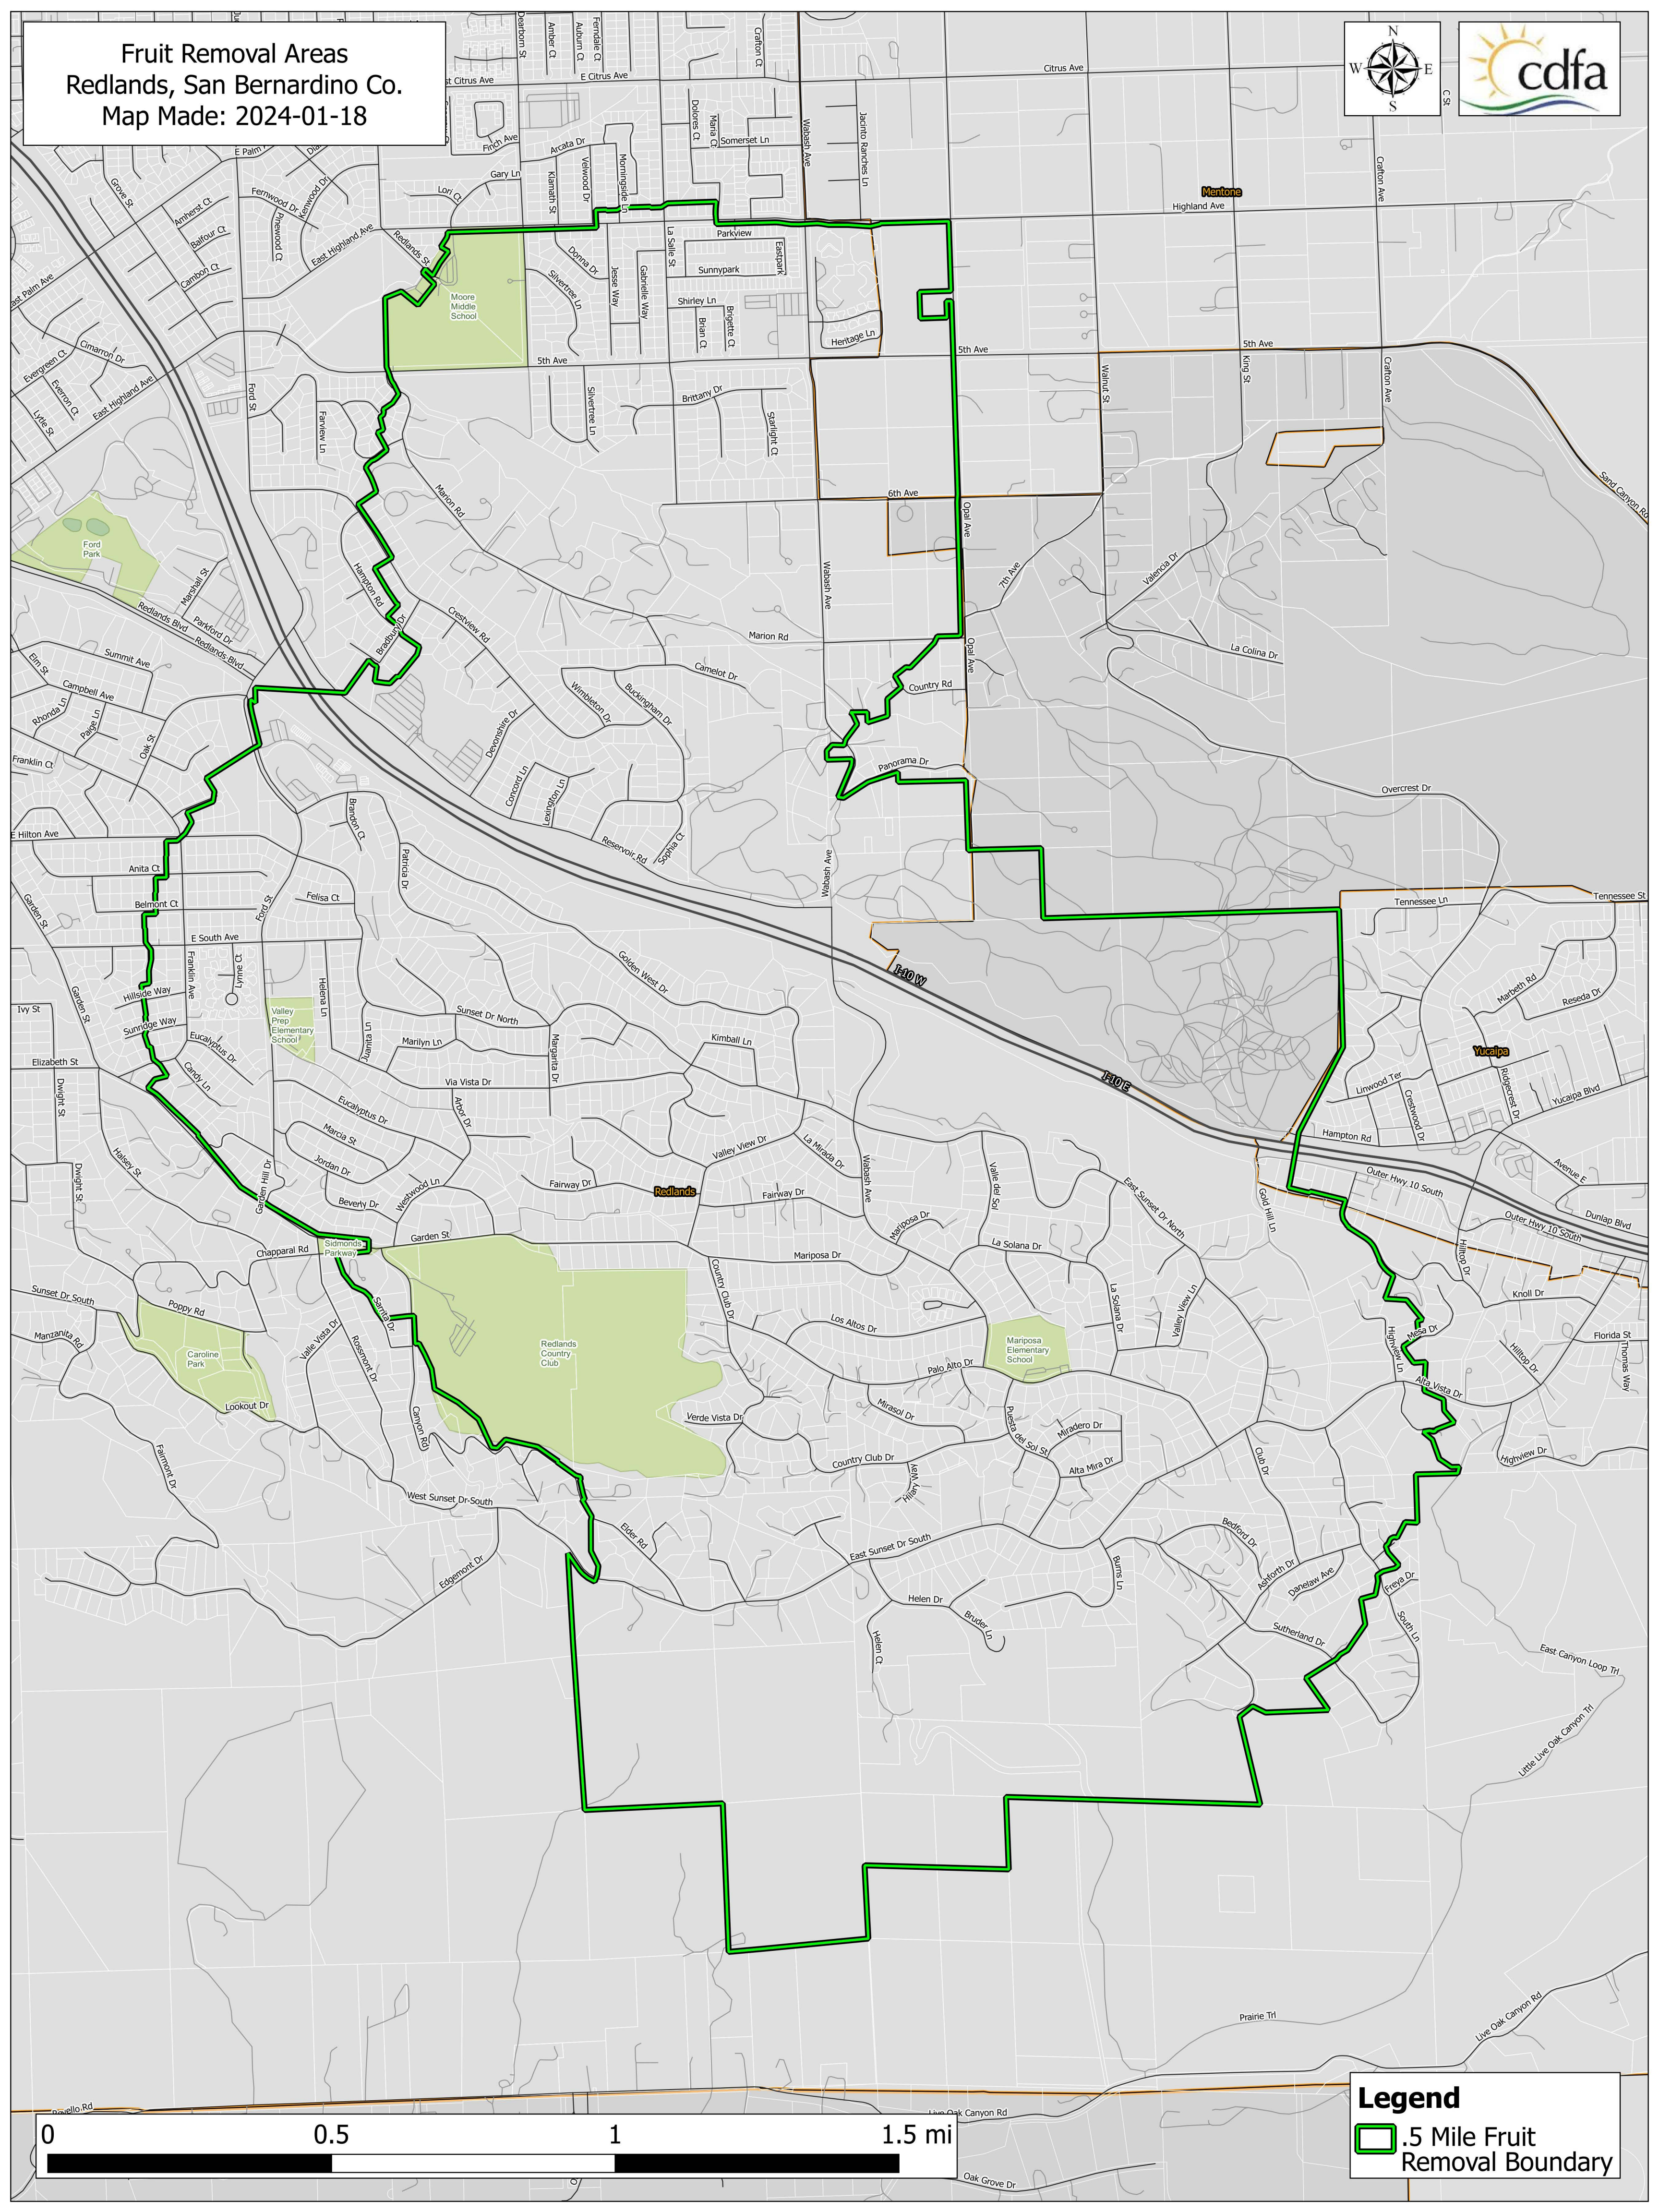

Fruit Removal Areas
Redlands, San Bernardino Co.
Map Made: 2024-01-18

Legend

-  .5 Mile Fruit Removal Boundary