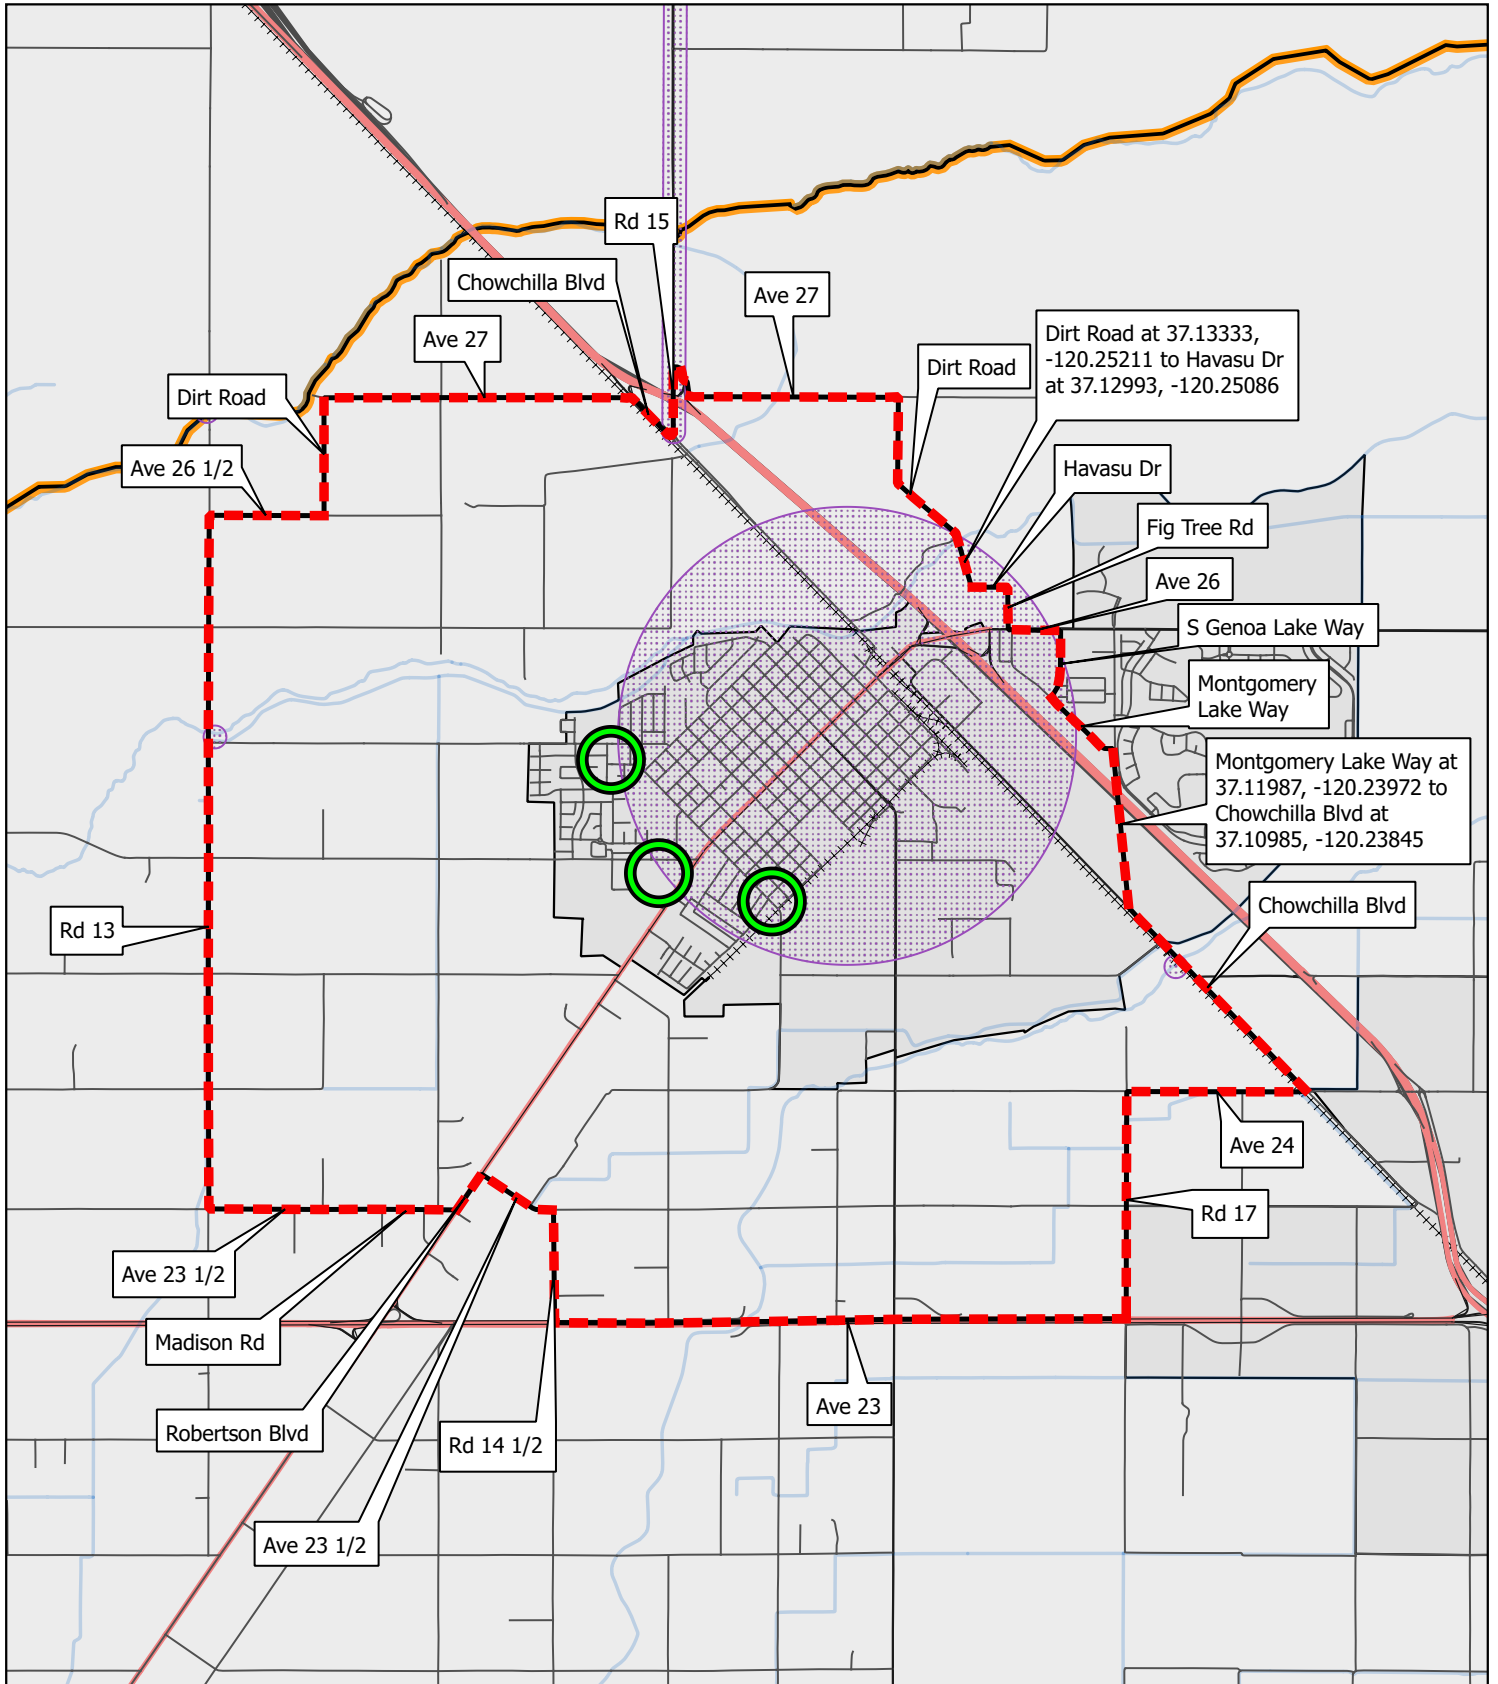

Peach Fruit Fly Eradication Project Chowchilla, Madera County 2020

- MAT Treatment Boundary
- Possible Foliar Treatment Area

- Sensitive Environmental Area/Treatment Mitigations In Place