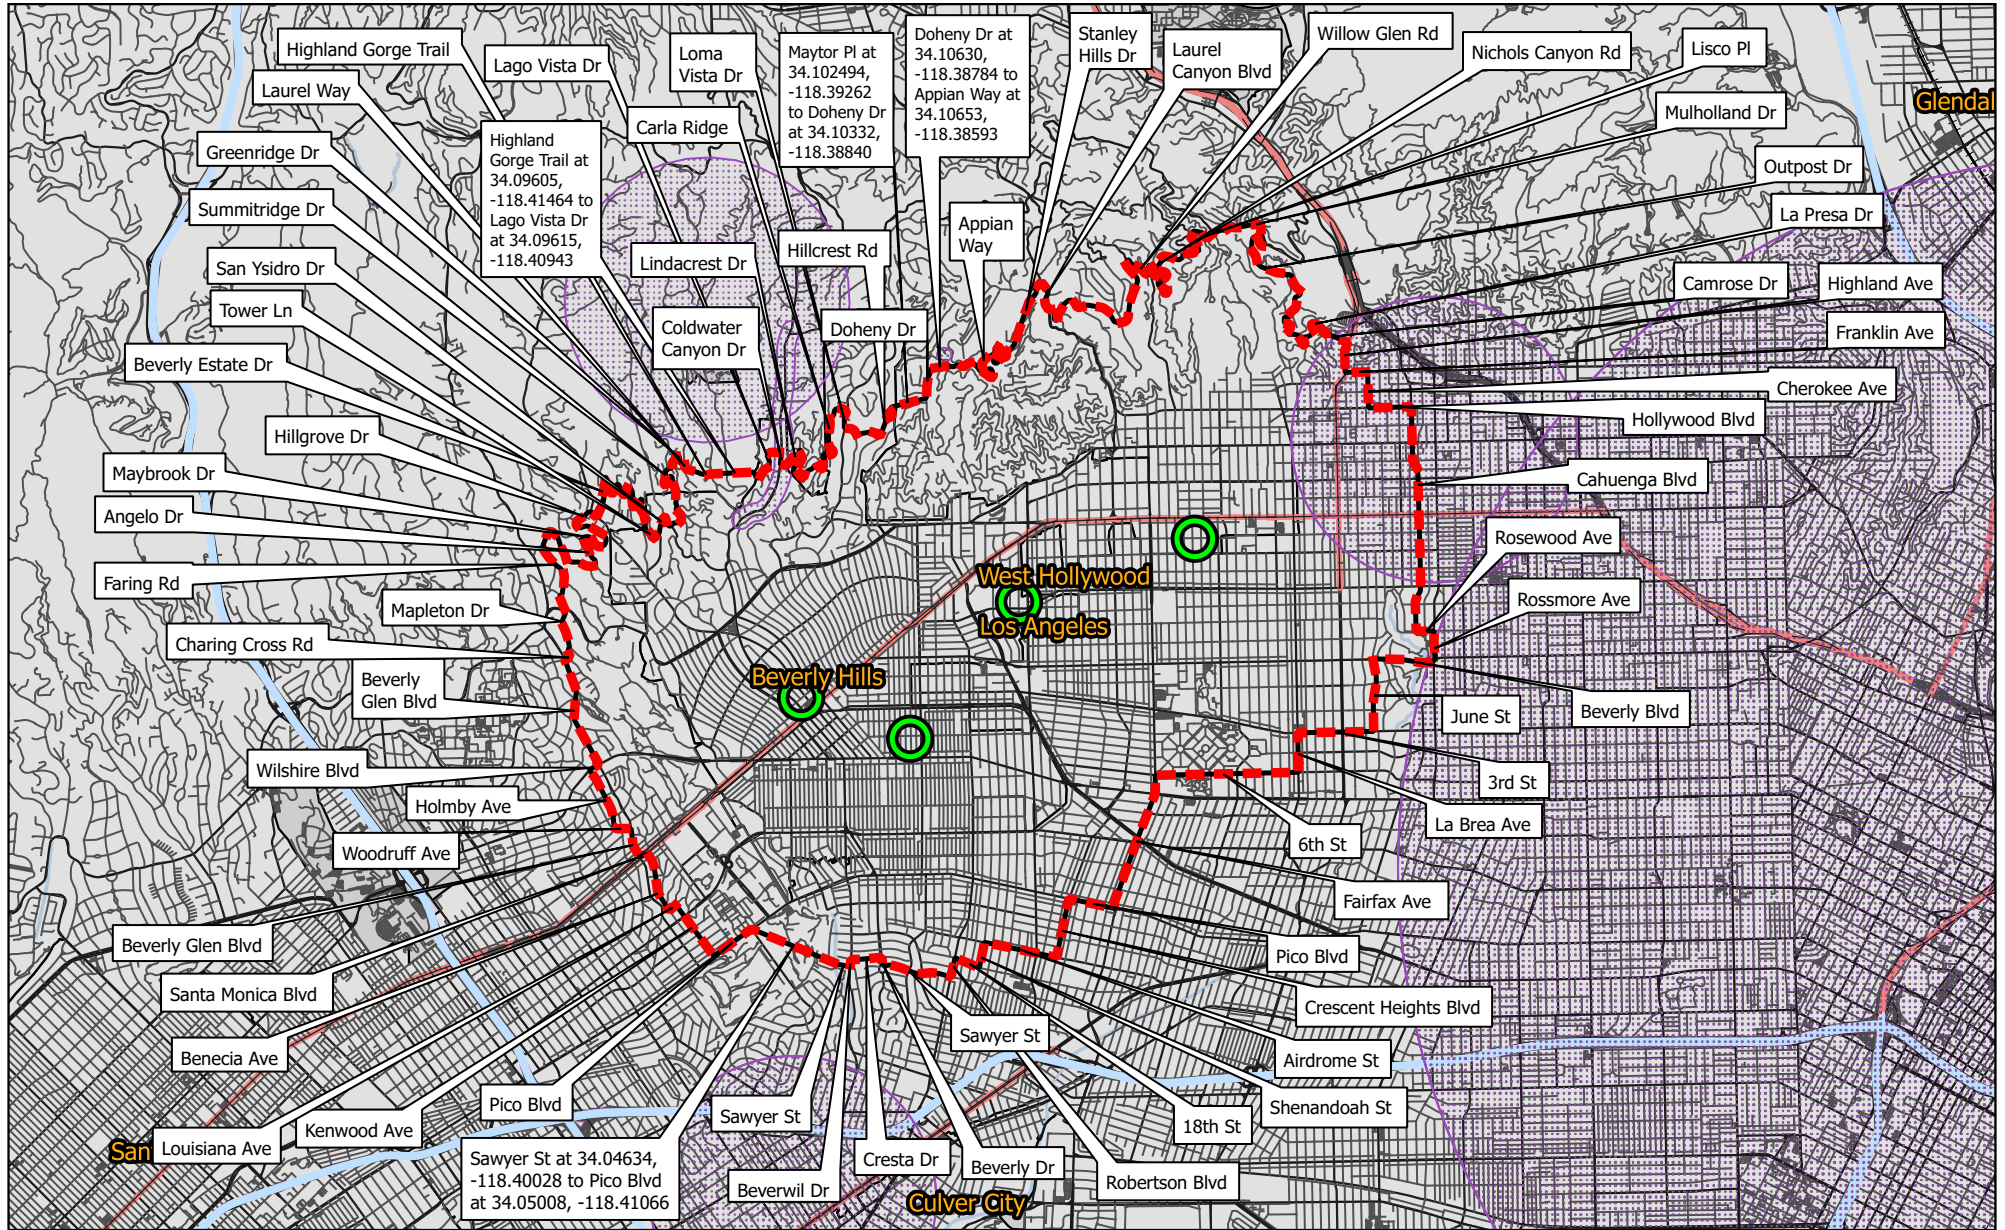

Peach Fruit Fly Eradication Project

Beverly Hills and West Hollywood, Los Angeles County

2018

- Maximum Program Boundary
- Proposed 200 Meter Treatment Area
- Sensitive Environmental Area Treatment Mitigations in Place