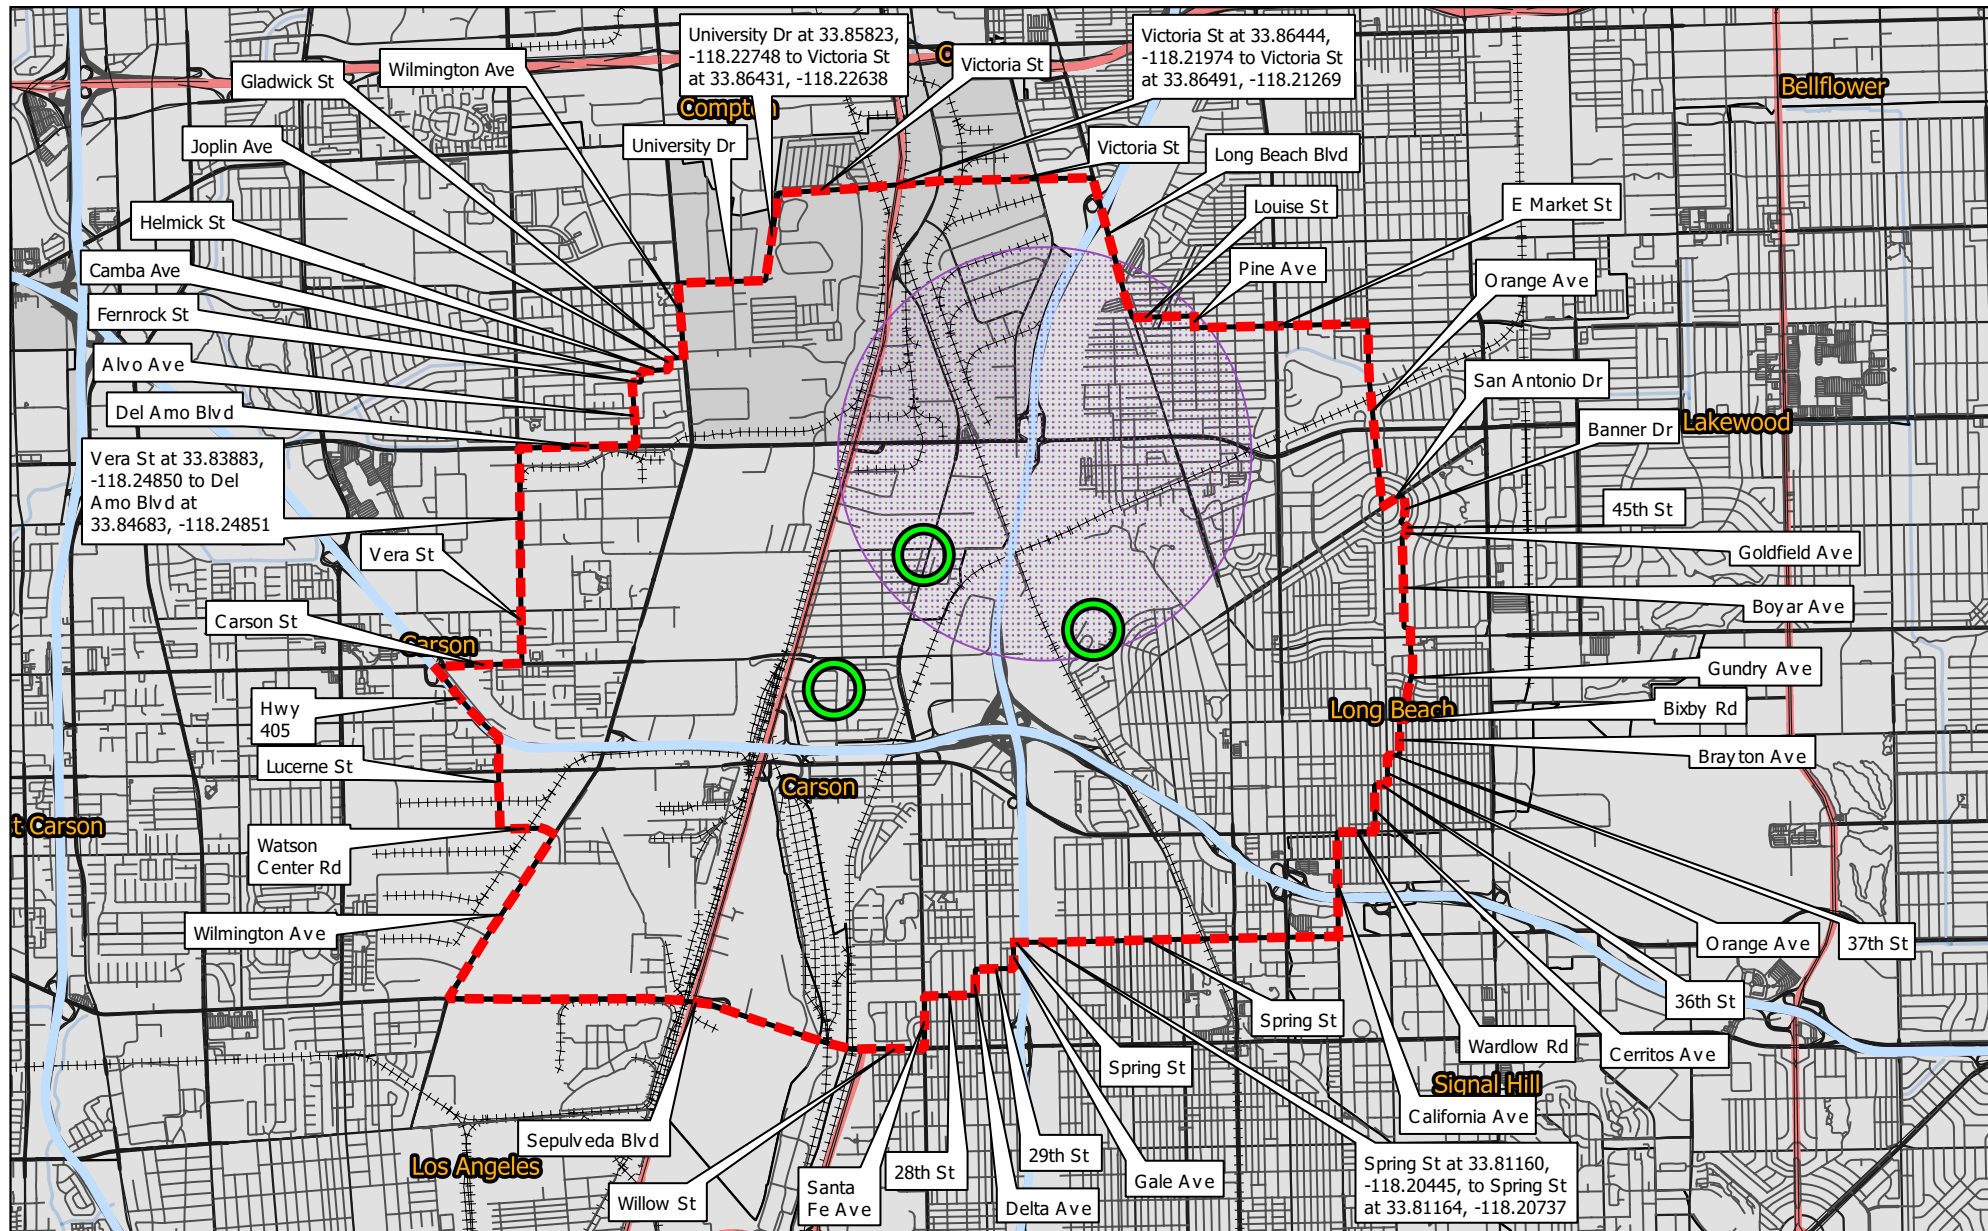

Oriental Fruit Fly Eradication Project

Long Beach and Carson, Los Angeles County

2018

- Maximum Program Boundary
- Proposed 200 Meter Treatment Area
- Sensitive Environmental Area
- Treatment Mitigations in Place