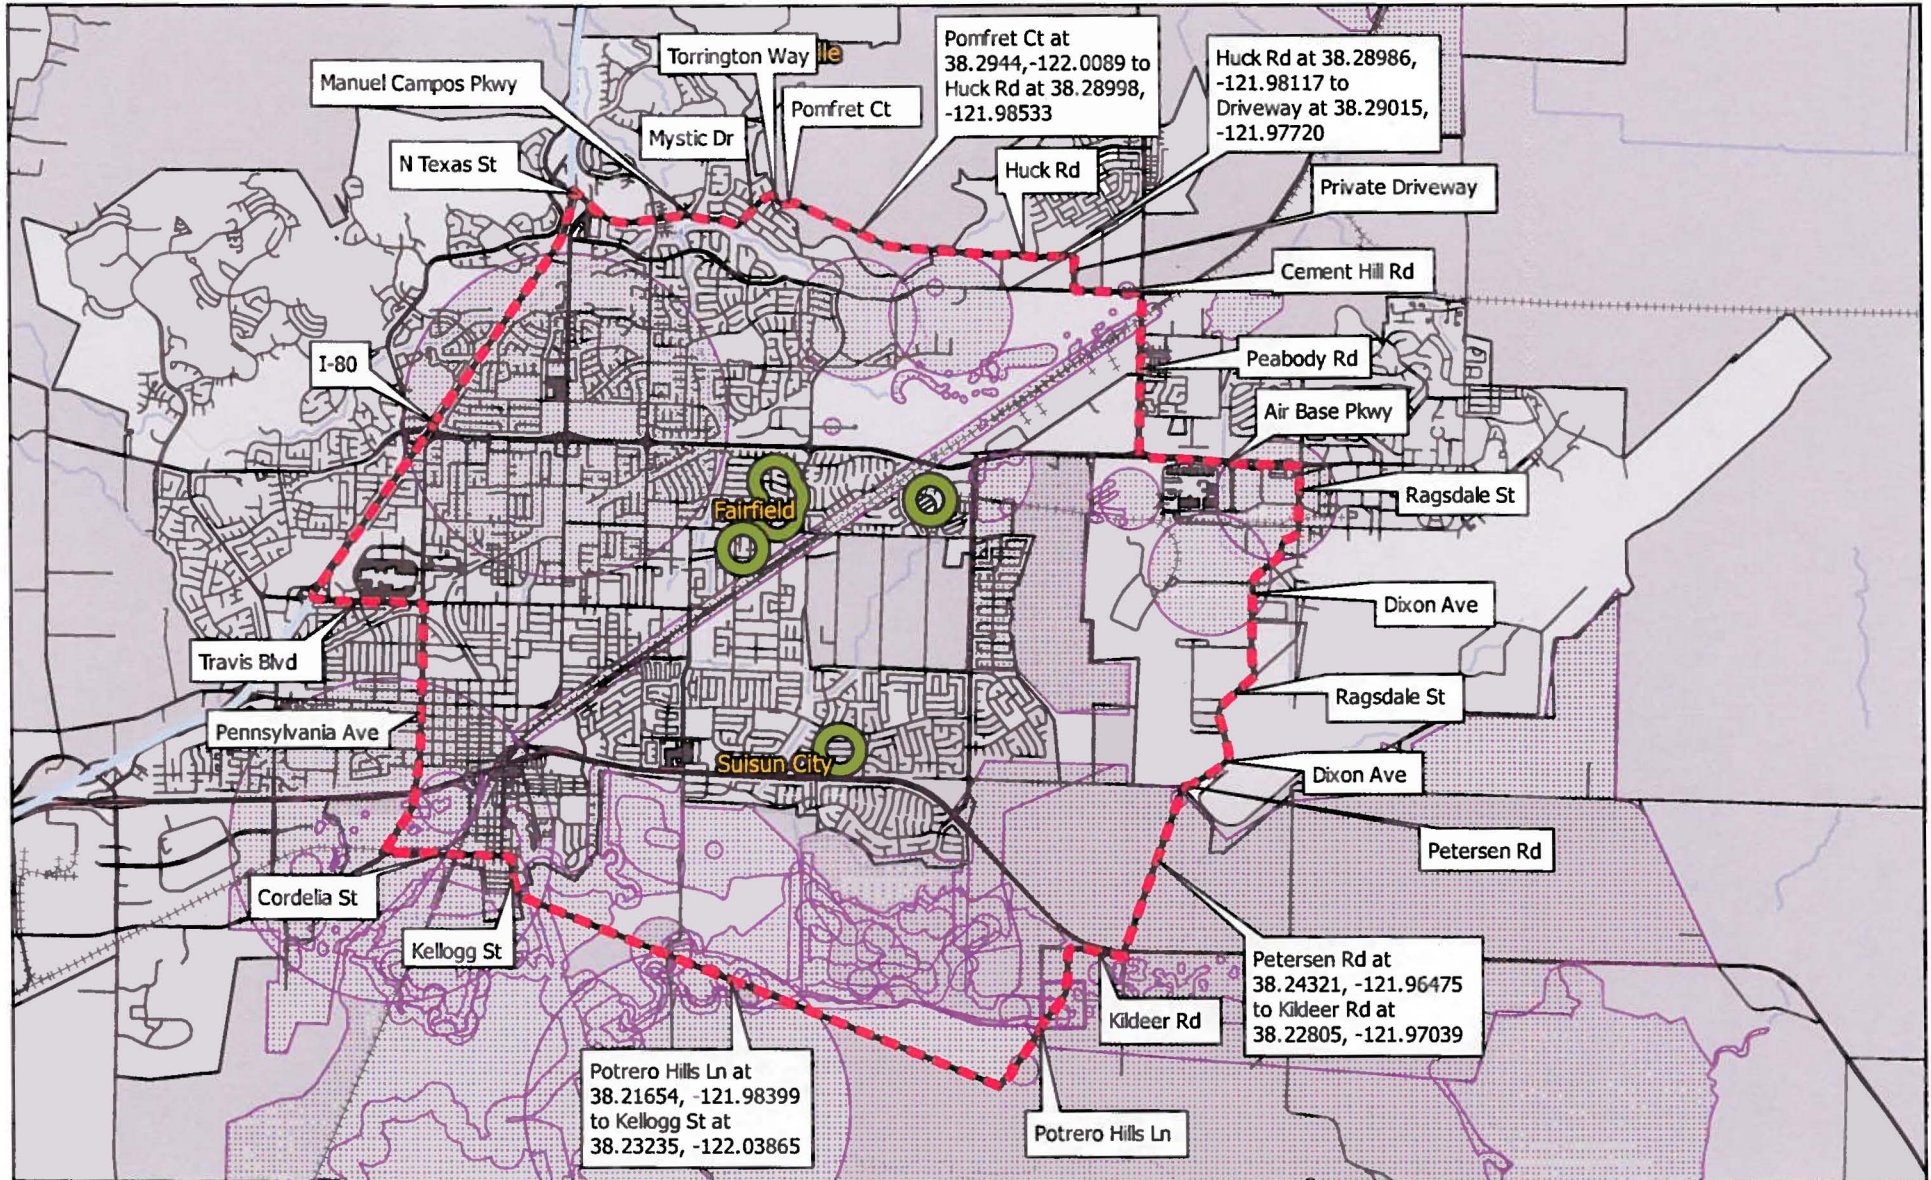

# Mediterranean Fruit Fly Eradication Project Fairfield & Suisun City, Solano County 2018

- Maximum Program Boundary
- Proposed 200 Meter Treatment Area
- Sensitive Environmental Area Treatment Mitigations in Place