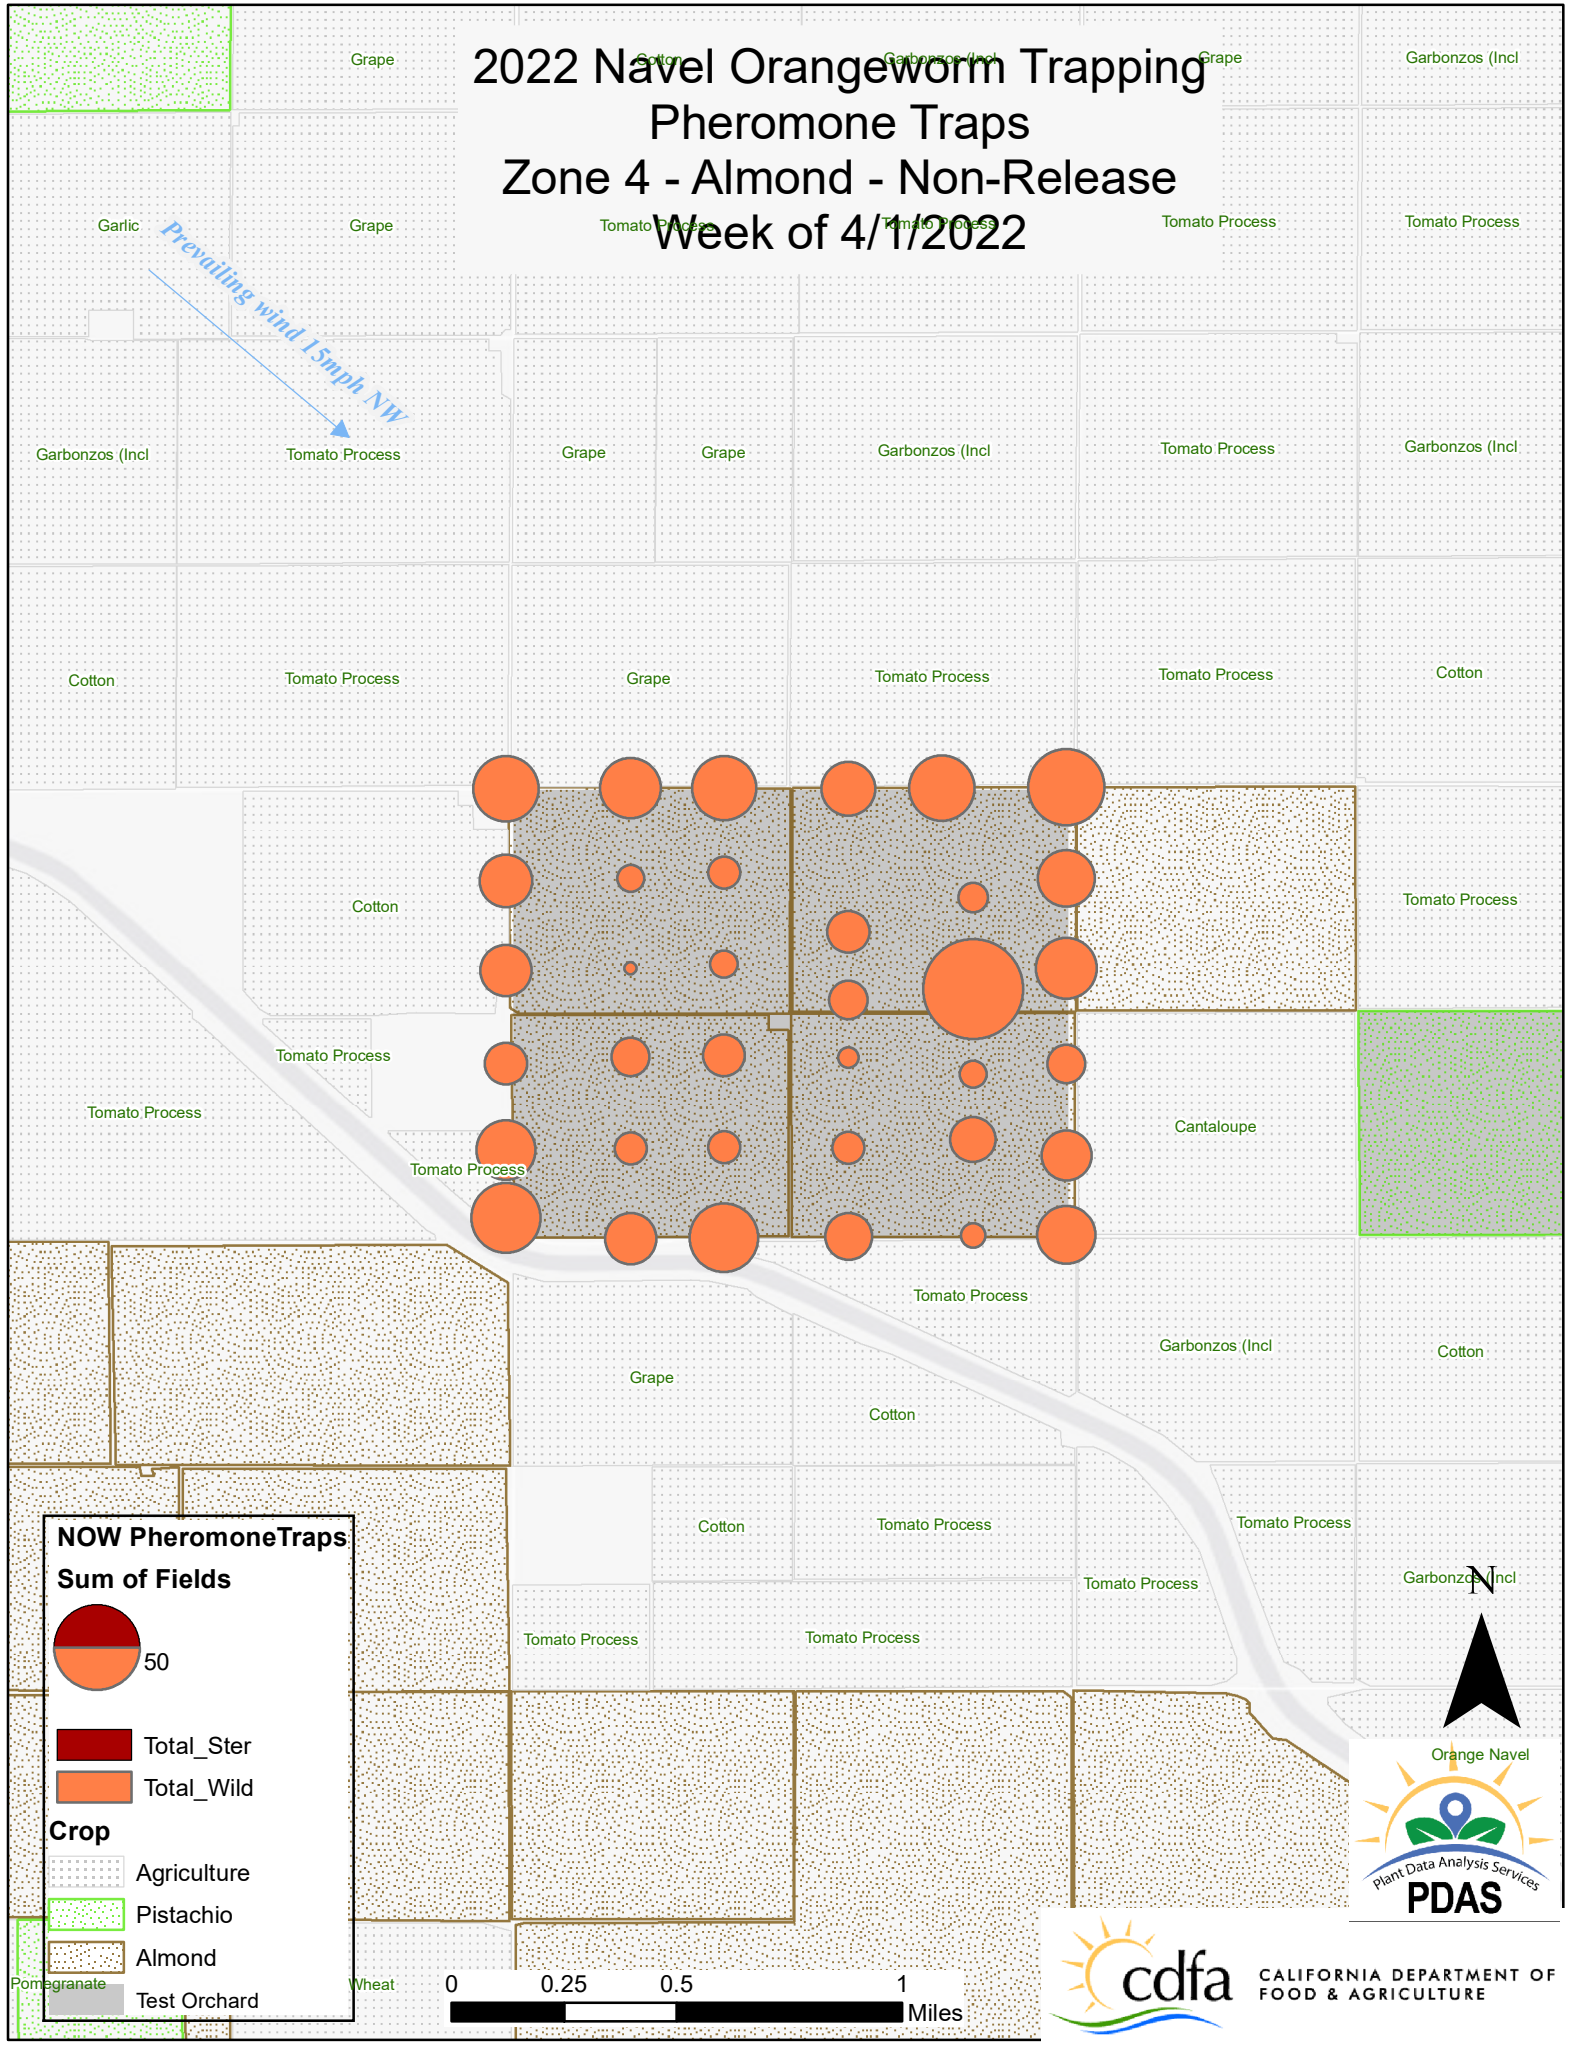

2022 Navel Orangeworm Trapping Pheromone Traps Zone 3 - Almond - SIT Release Week of 4/1/2022

Prevailing wind 15mph NW

NOW Pheromone Traps

Sum of Fields

50

Total_Ster

Total_Wild

Crop

Agriculture

Pistachio

Almond

Test Orchard

2022 Navel Orangeworm Trapping Pheromone Traps Zone 4 - Almond - Non-Release Week of 4/1/2022

Prevailing wind 15mph NW

NOW PheromoneTraps

Sum of Fields

50

Total_Ster

Total_Wild

Crop

- Agriculture
- Pistachio
- Almond
- Test Orchard

N

Orange Navel

Plant Data Analysis Services
PDAS