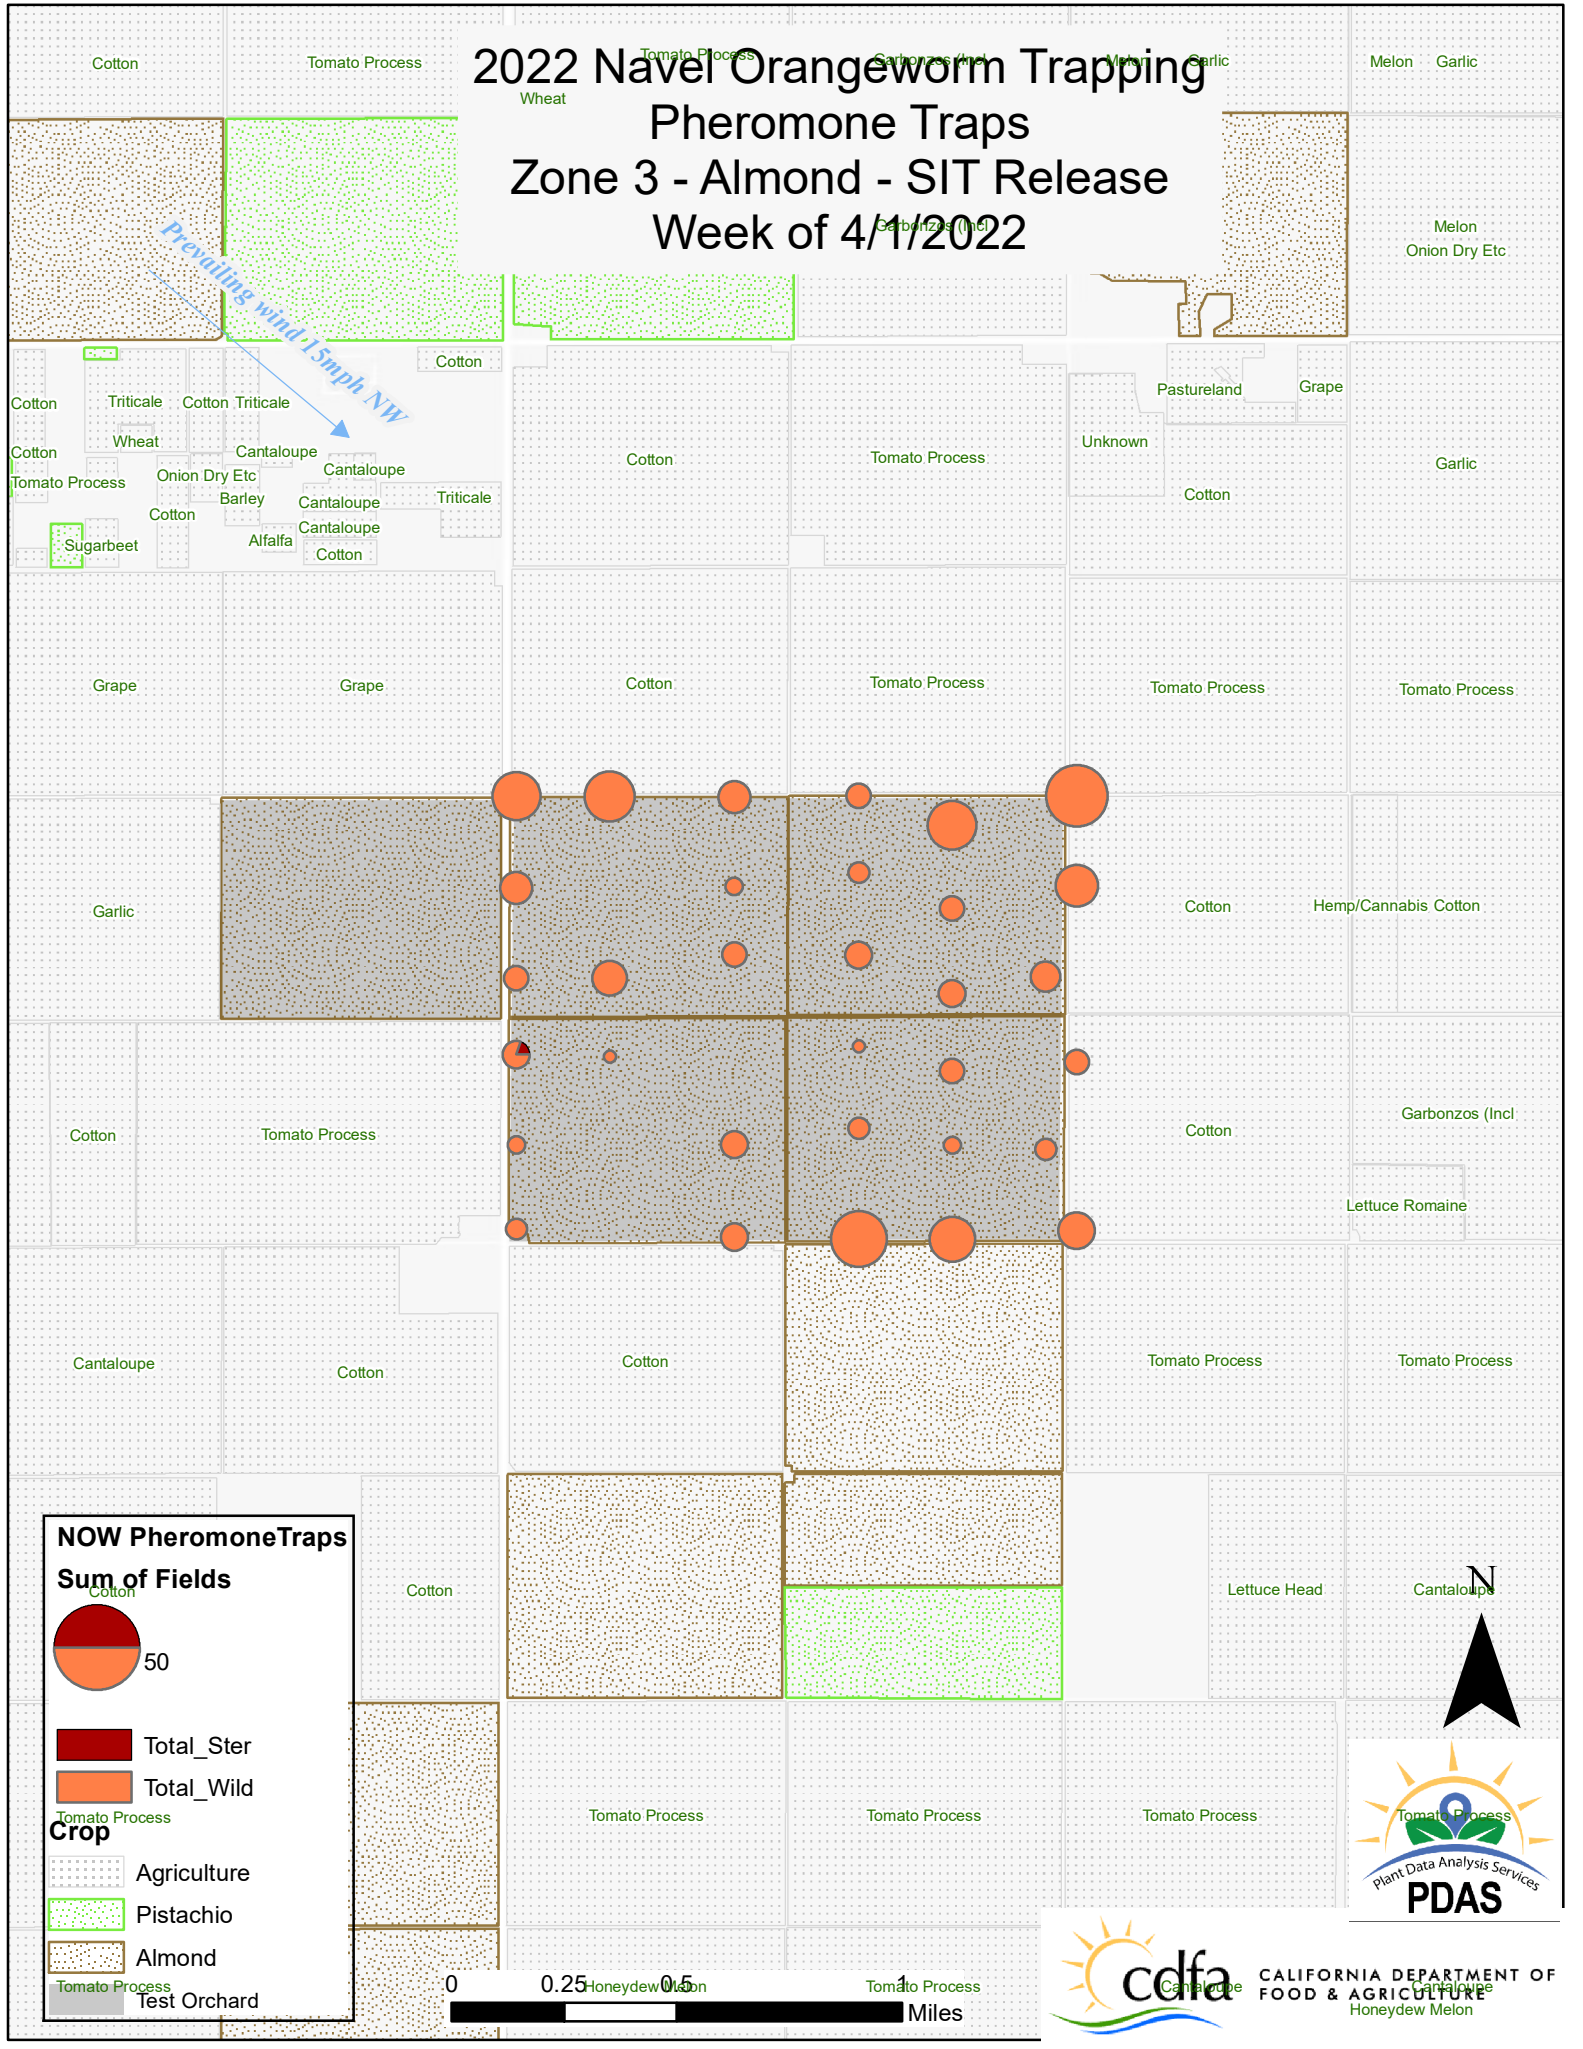

2022 Navel Orangeworm Trapping Pheromone Traps Zone 3 - Almond - SIT Release Week of 4/1/2022

Prevailing wind 15mph NW

NOW Pheromone Traps

Sum of Fields

50

Total_Ster

Total_Wild

Crop

Agriculture

Pistachio

Almond

Test Orchard

2022 Navel Orangeworm Trapping Pheromone Traps Zone 4 - Almond - Non-Release Week of 4/1/2022

Prevailing wind 15mph NW

NOW PheromoneTraps

Sum of Fields

50

Total_Ster

Total_Wild

Crop

- Agriculture
- Pistachio
- Almond
- Test Orchard

N

Orange Navel

Plant Data Analysis Services
PDAS