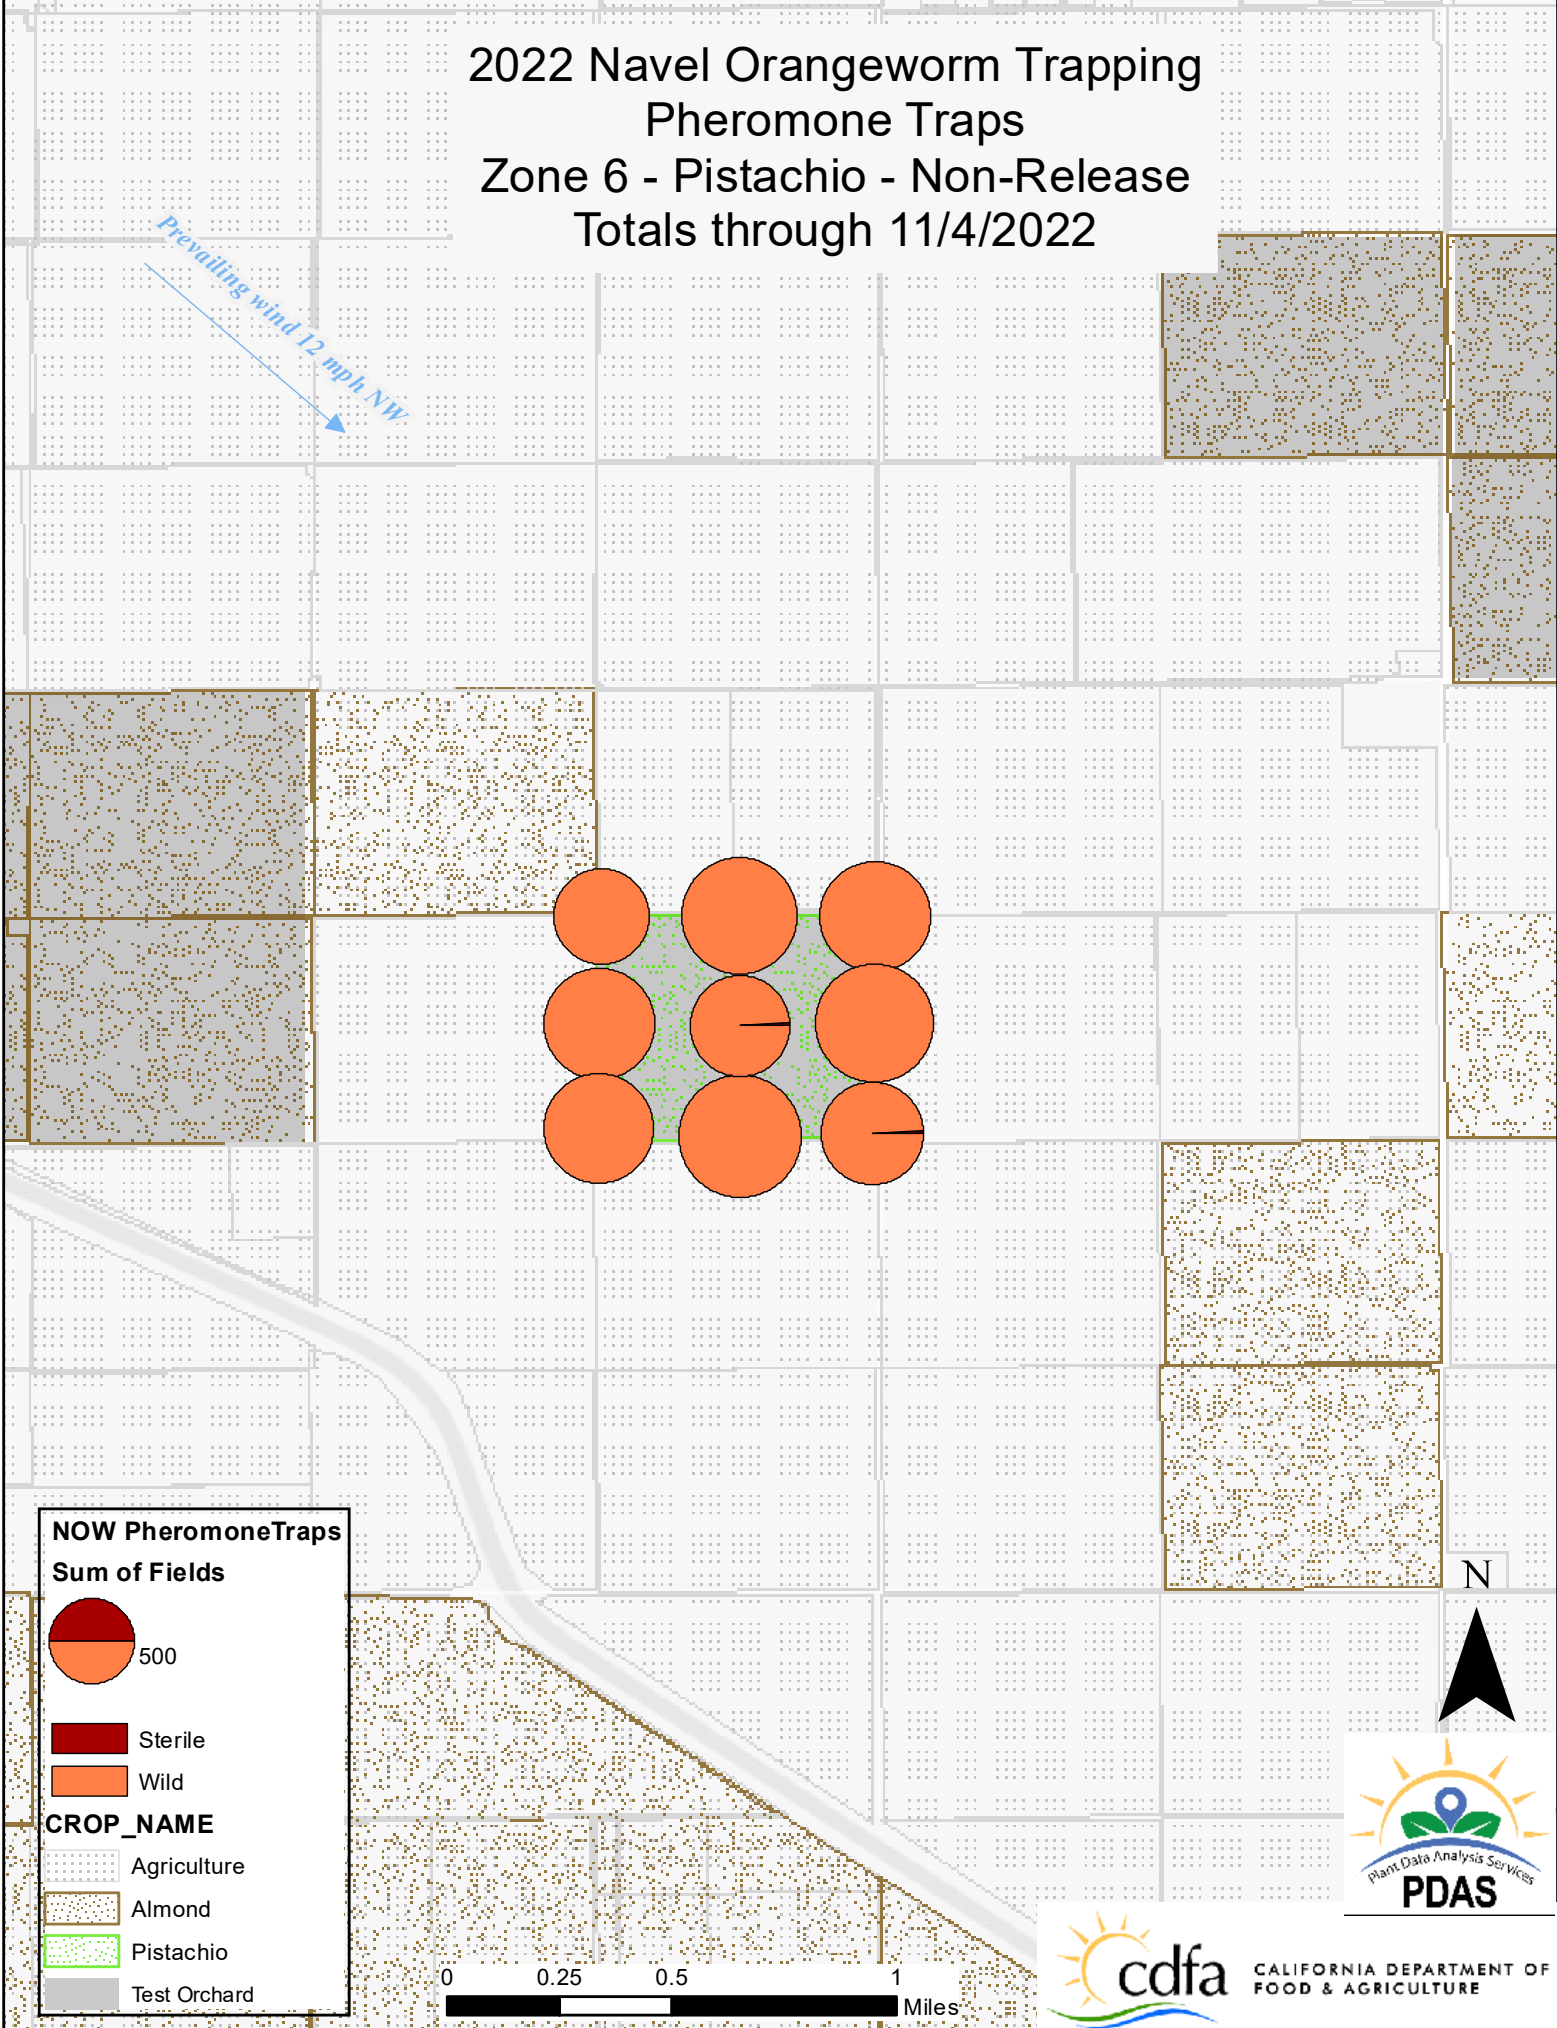

Prevailing wind 12 mph NW

NOW PheromoneTraps

Sum of Fields

500

CROP_NAME

- Sterile
- Wild
- Agriculture
- Almond
- Pistachio
- Test Orchard

2022 Navel Orangeworm Trapping Pheromone Traps Zone 5 - Pistachio - SIT Release Totals through 11/4/2022

Prevailing wind 12 mph NW

NOW PheromoneTraps

Sum of Fields

- Sterile
- Wild

- CROP_NAME**
- Agriculture
 - Almond
 - Pistachio
 - Test Orchard

CALIFORNIA DEPARTMENT OF
FOOD & AGRICULTURE

2022 Navel Orangeworm Trapping Pheromone Traps Zone 6 - Pistachio - Non-Release Totals through 11/4/2022

Prevailing wind 12 mph NW

NOW PheromoneTraps
Sum of Fields

500

Sterile
 Wild

CROP_NAME

Agriculture
 Almond
 Pistachio
 Test Orchard

2022 Navel Orangeworm Trapping Pheromone Traps Zone 7 - Almonds - SIT Release Totals through 11/4/2022

Prevailing wind 12 mph NW

NOW PheromoneTraps

Sum of Fields

500

CROP_NAME

- Agriculture
- Almond
- Pistachio
- Test Orchard

2022 Navel Orangeworm Trapping Pheromone Traps Zone 8 - Almonds- Non-Release Totals through 11/4/2022