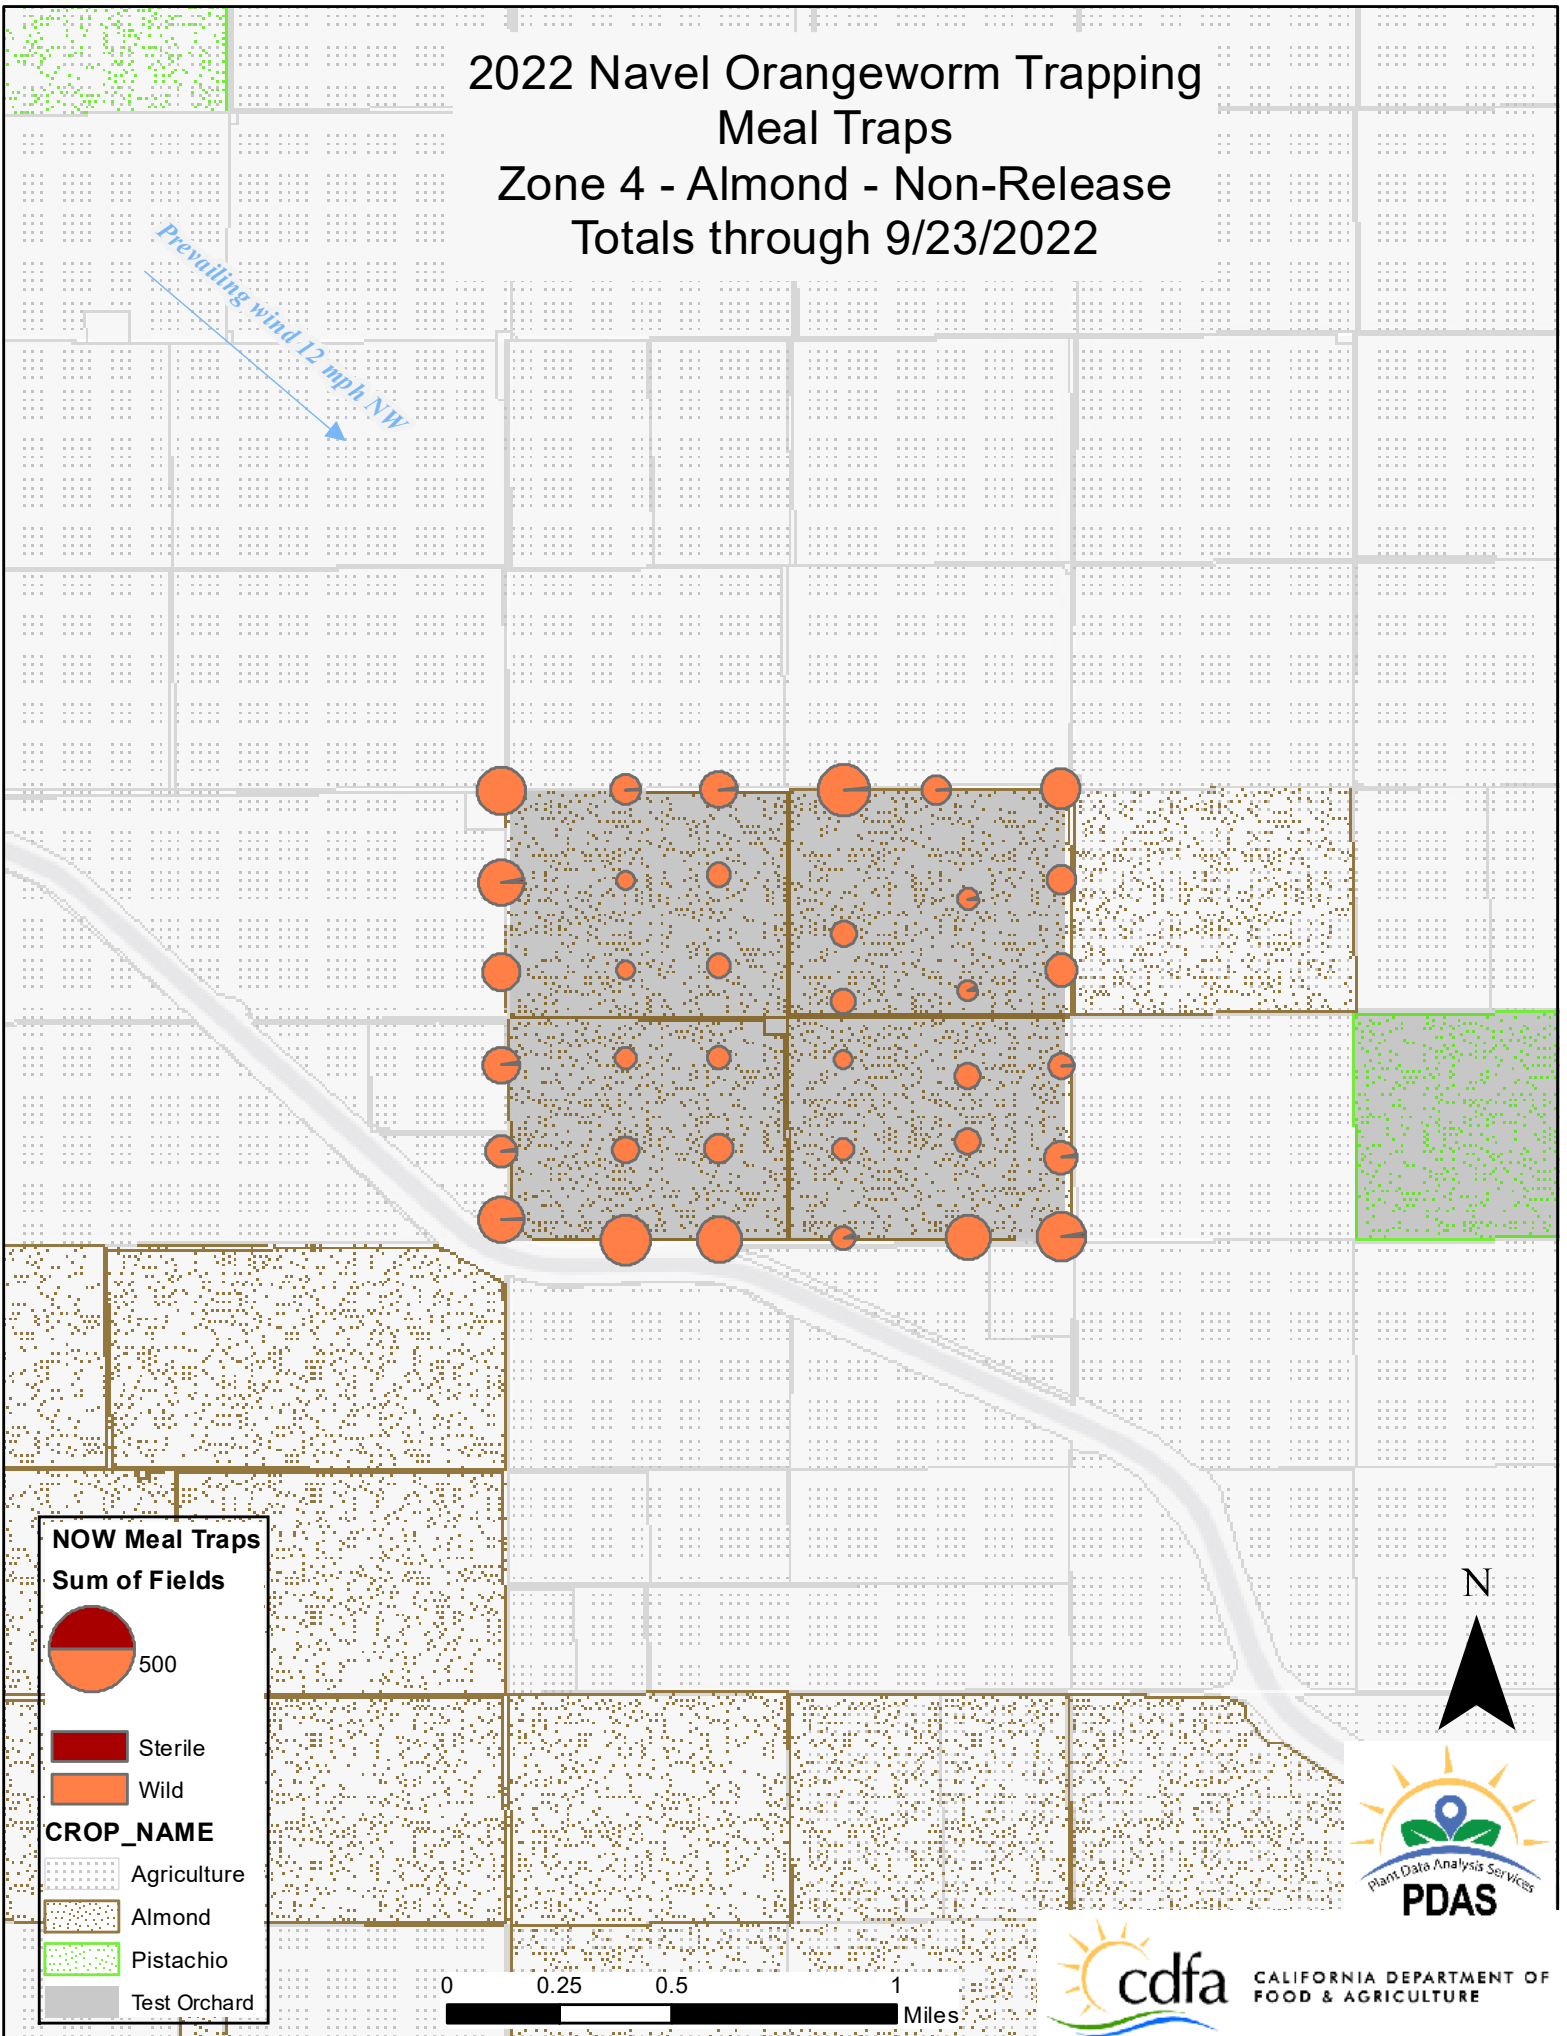

2022 Navel Orangeworm Trapping Meal Traps Zone 2 - Pistachio - Non-Release Totals through 9/23/2022

Prevailing wind 12 mph NW

**NOW Meal Traps
Sum of Fields**

500

Sterile

Wild

CROP_NAME

Agriculture

Pistachio

Test Orchard

2022 Navel Orangeworm Trapping Meal Traps Zone 3 - Almond - SIT Release Totals through 9/23/2022

Prevailing wind 12 mph NW

NOW Meal Traps
Sum of Fields

500

Sterile
 Wild

CROP_NAME

Agriculture
 Almond
 Test Orchard

0 0.25 0.5 1 Miles

2022 Navel Orangeworm Trapping Meal Traps Zone 4 - Almond - Non-Release Totals through 9/23/2022

Prevailing wind 12 mph NW

NOW Meal Traps
Sum of Fields

500

Sterile
 Wild

CROP_NAME

Agriculture
 Almond
 Pistachio
 Test Orchard

2022 Navel Orangeworm Trapping Meal Traps Zone 5 - Pistachio - SIT Release Totals through 9/23/2022

Prevailing wind 12 mph NW

**NOW Meal Traps
Sum of Fields**