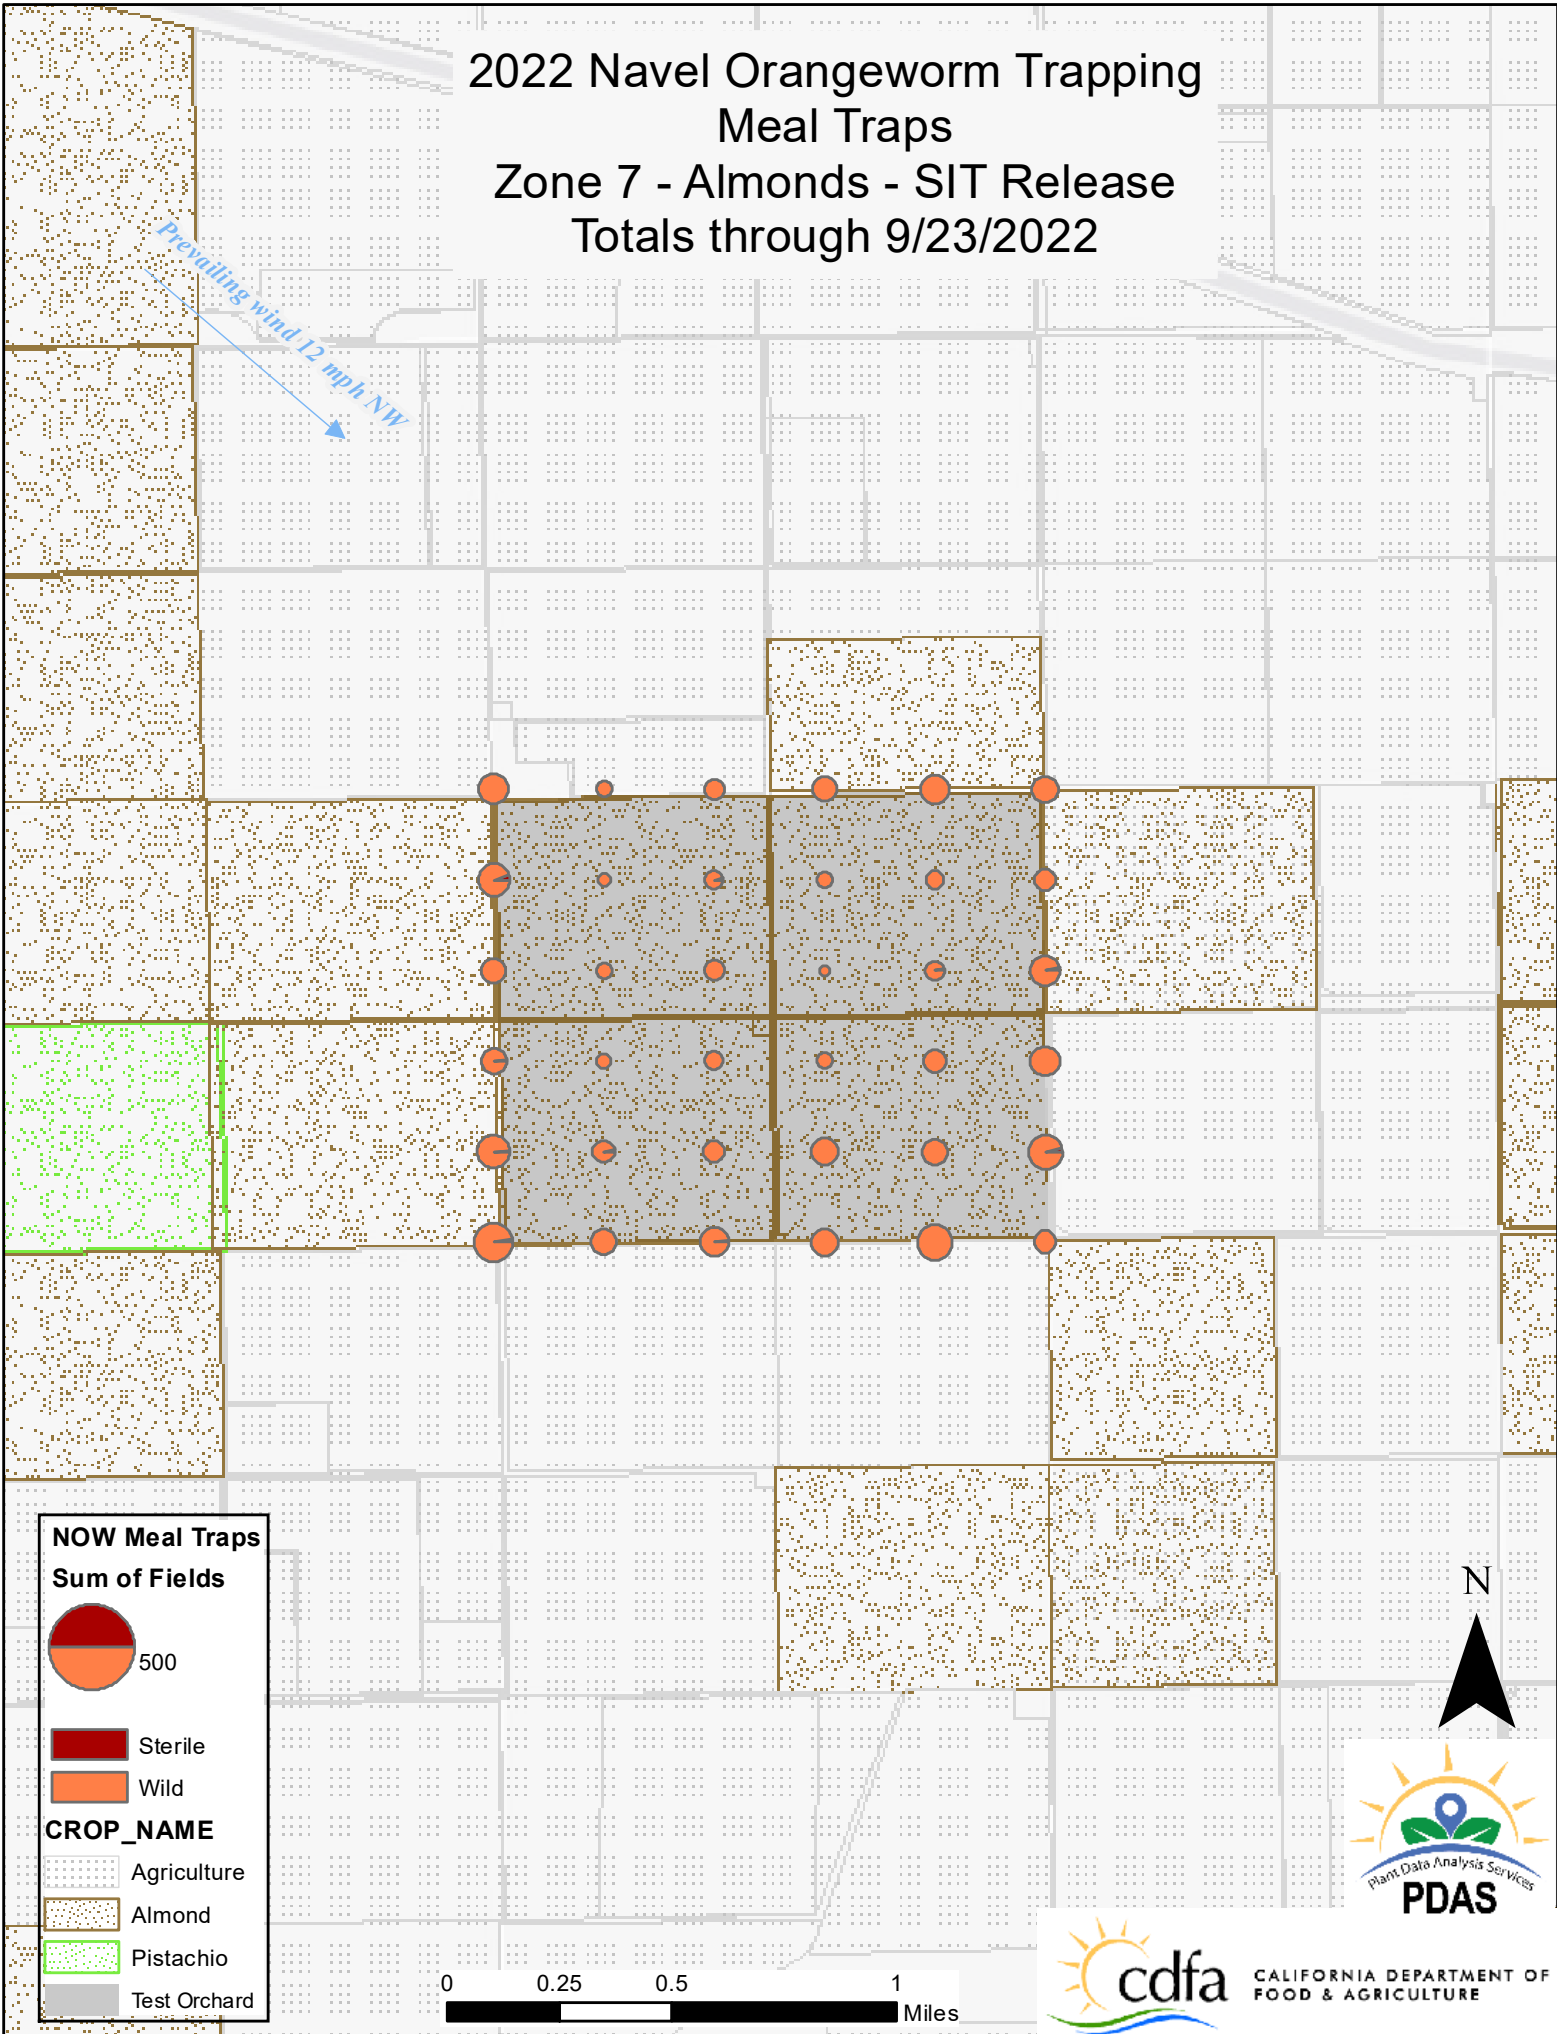

- Sterile
- Wild

- CROP_NAME**
- Agriculture
 - Almond
 - Pistachio
 - Test Orchard

CALIFORNIA DEPARTMENT OF
FOOD & AGRICULTURE

2022 Navel Orangeworm Trapping Meal Traps Zone 6 - Pistachio - Non-Release Totals through 9/23/2022

Prevailing wind 12 mph NW

**NOW Meal Traps
Sum of Fields**

- Sterile
- Wild

CROP_NAME

- Agriculture
- Almond
- Pistachio
- Test Orchard

2022 Navel Orangeworm Trapping Meal Traps Zone 7 - Almonds - SIT Release Totals through 9/23/2022

Prevailing wind 12 mph NW

NOW Meal Traps
Sum of Fields

- Sterile
- Wild

CROP_NAME

- Agriculture
- Almond
- Pistachio
- Test Orchard

2022 Navel Orangeworm Trapping Meal Traps Zone 8 - Almonds- Non-Release Totals through 9/23/2022