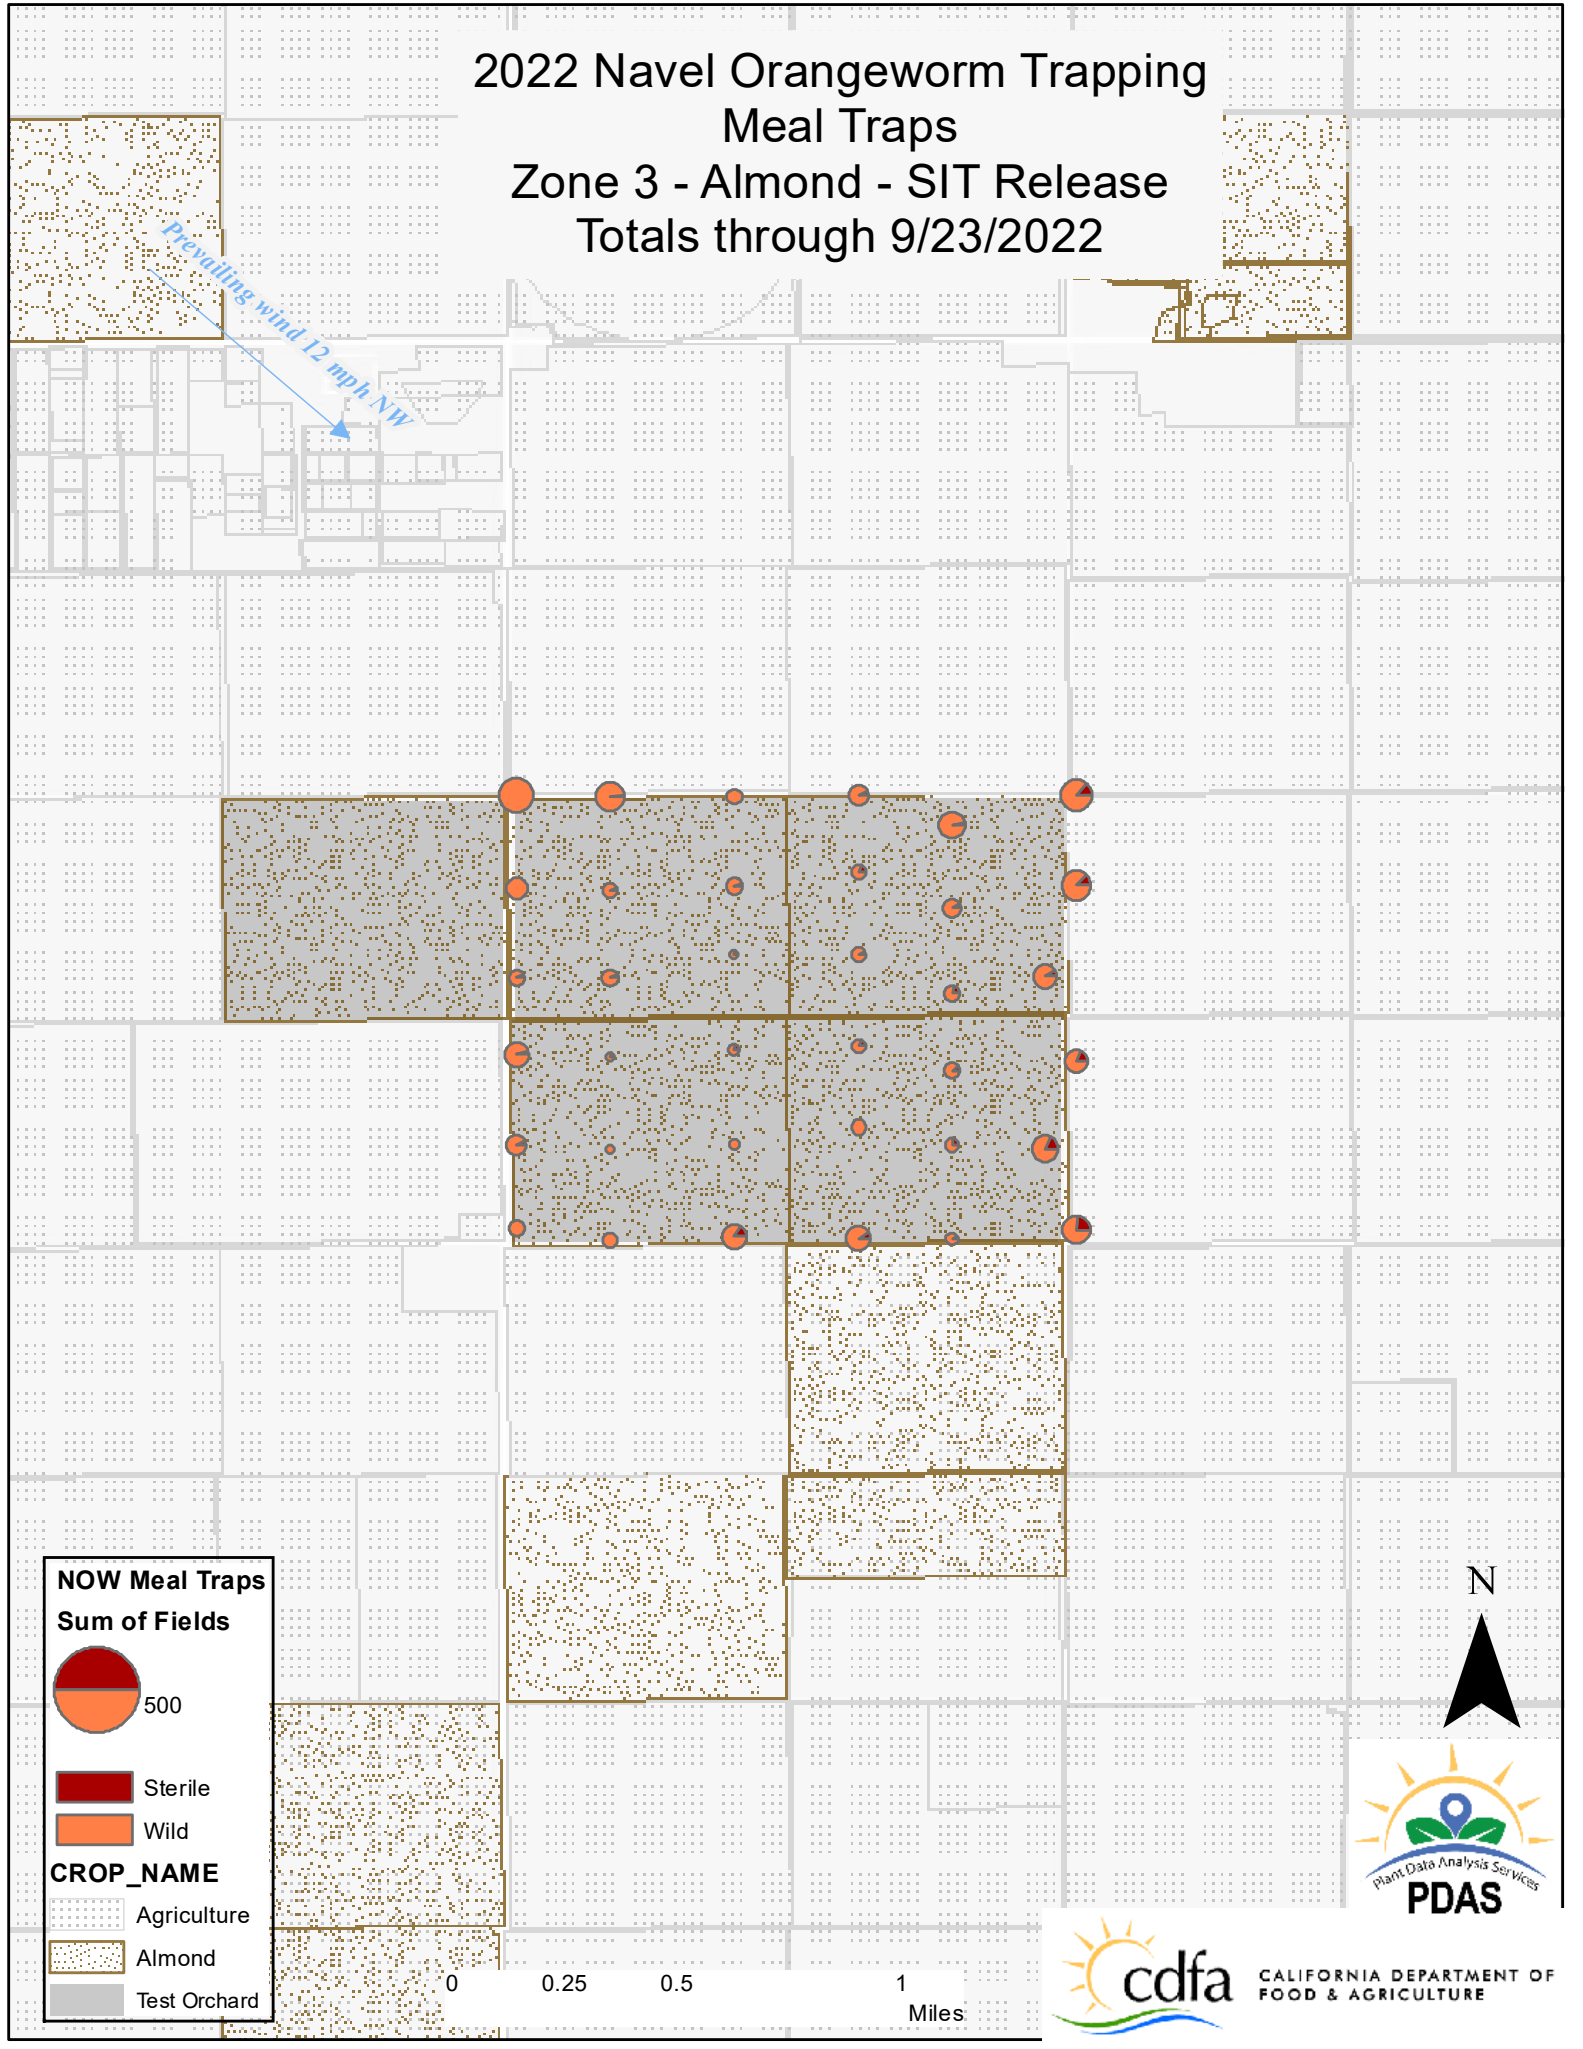

2022 Navel Orangeworm Trapping Meal Traps Zone 1 - Pistachio - SIT Release Totals through 9/23/2022

Prevailing wind 12 mph NW

NOW Meal Traps
Sum of Fields

500

Sterile
 Wild

CROP_NAME

Agriculture
 Pistachio
 Test Orchard

2022 Navel Orangeworm Trapping Meal Traps Zone 2 - Pistachio - Non-Release Totals through 9/23/2022

Prevailing wind 12 mph NW

**NOW Meal Traps
Sum of Fields**

500

Sterile

Wild

CROP_NAME

Agriculture

Pistachio

Test Orchard

2022 Navel Orangeworm Trapping Meal Traps Zone 3 - Almond - SIT Release Totals through 9/23/2022

Prevailing wind 12 mph NW

NOW Meal Traps
Sum of Fields

500

Sterile
 Wild

CROP_NAME

Agriculture
 Almond
 Test Orchard

0 0.25 0.5 1 Miles

2022 Navel Orangeworm Trapping Meal Traps Zone 4 - Almond - Non-Release Totals through 9/23/2022

Prevailing wind 12 mph NW

NOW Meal Traps
Sum of Fields