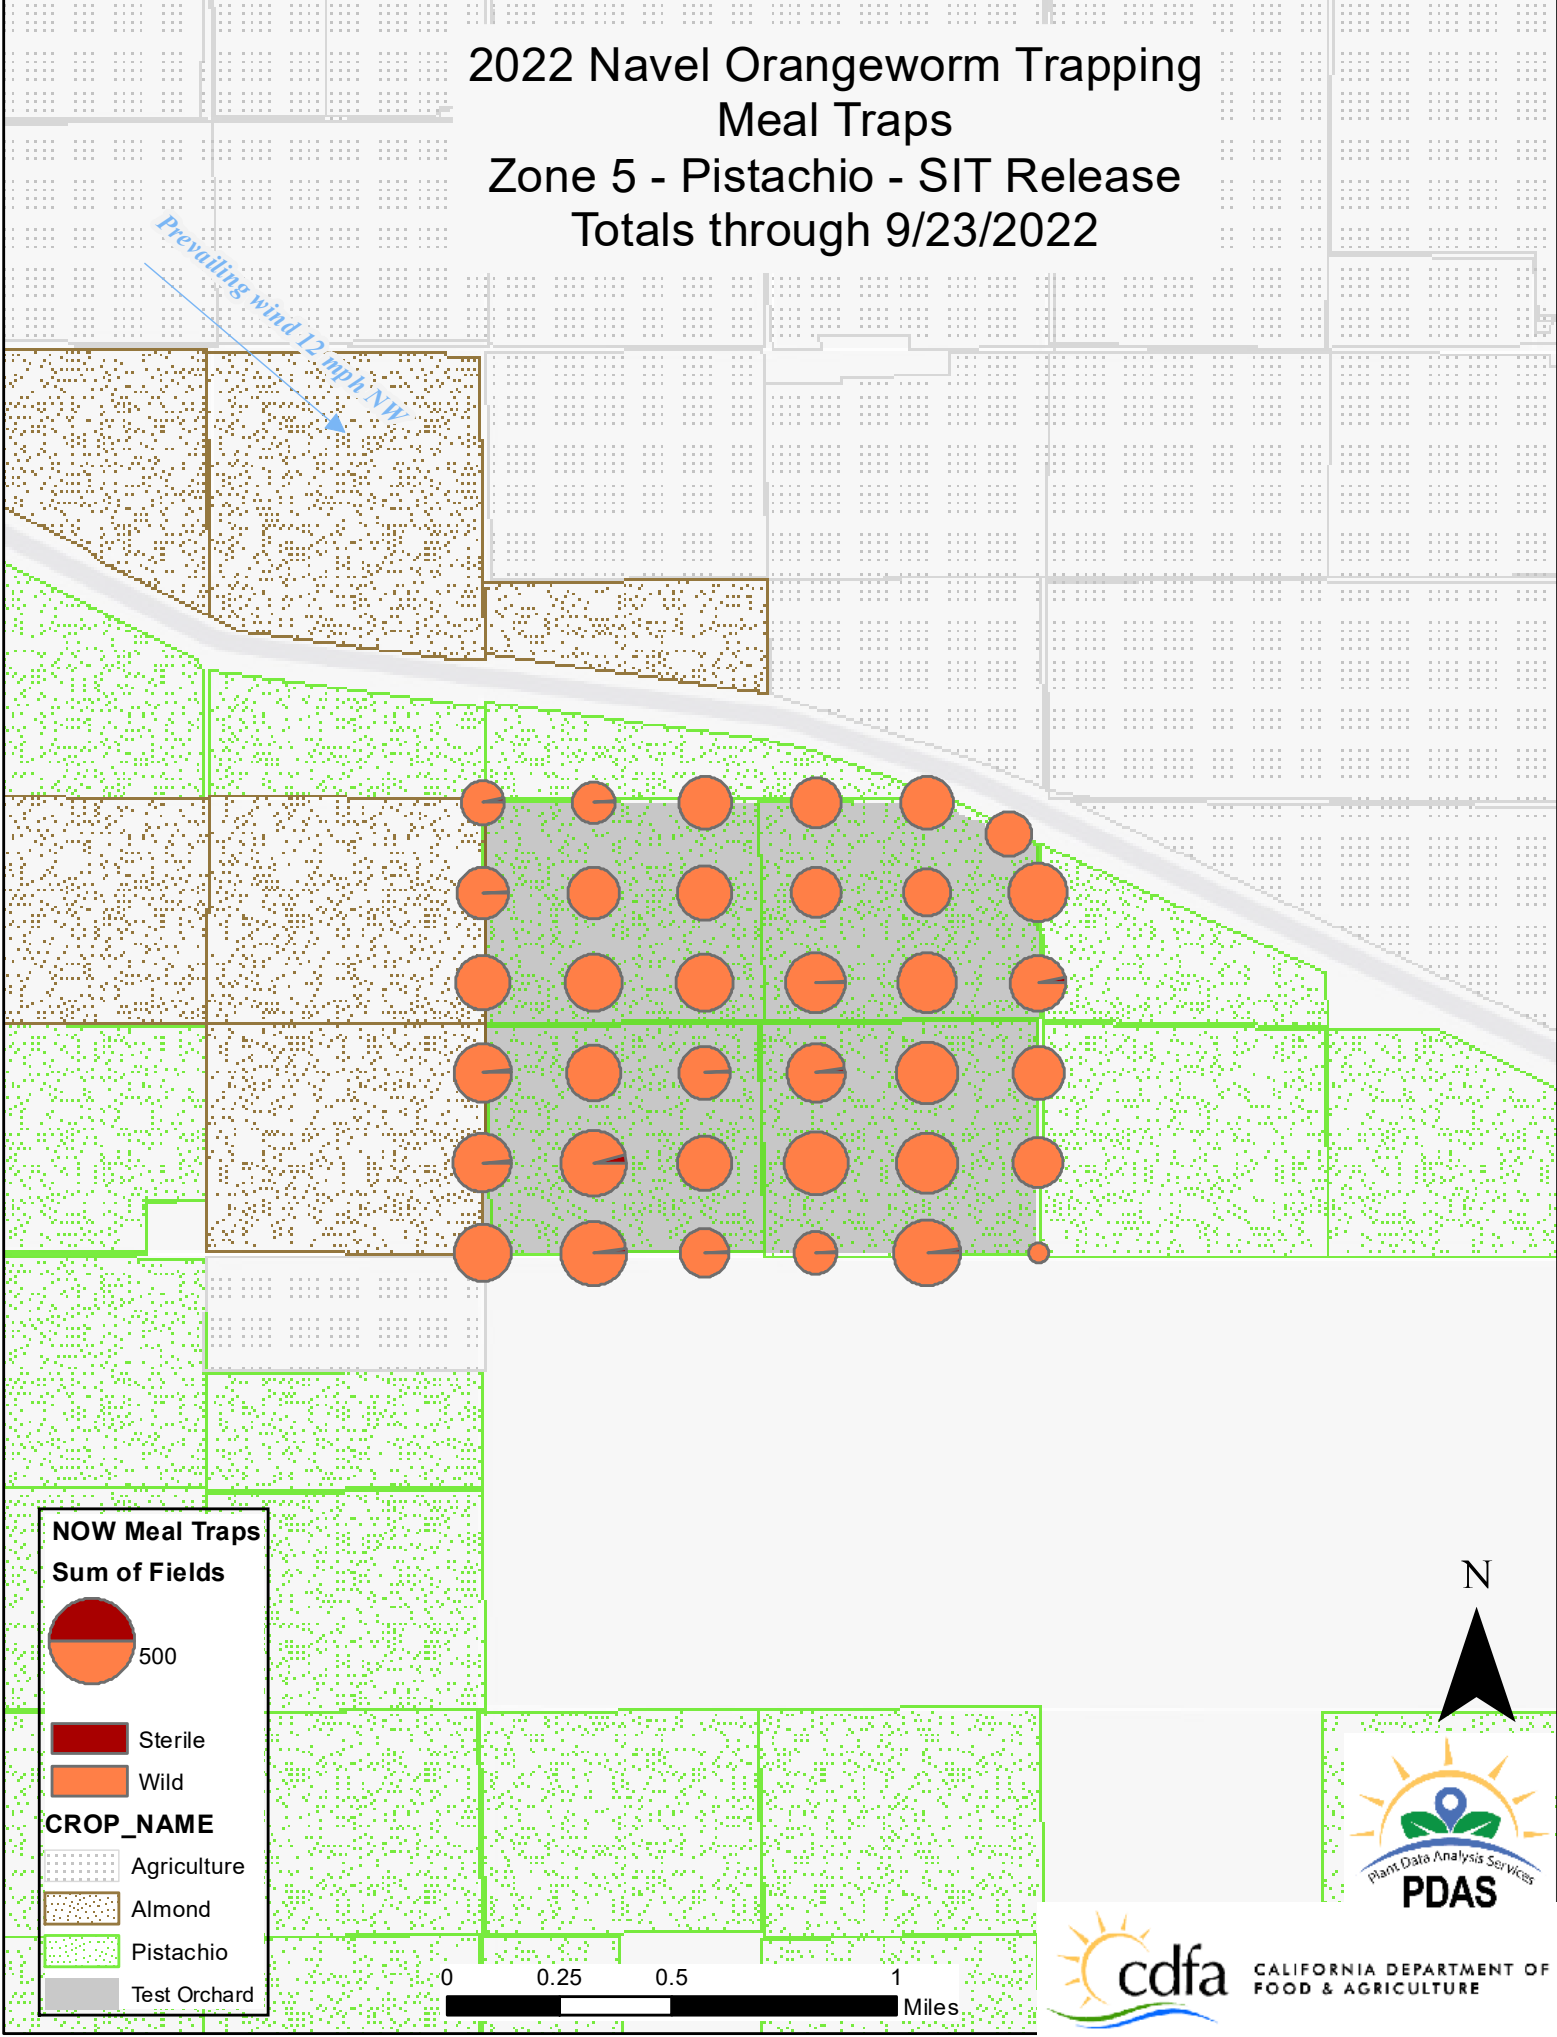

Agriculture
 Almond
 Test Orchard

0 0.25 0.5 1 Miles

2022 Navel Orangeworm Trapping Meal Traps Zone 4 - Almond - Non-Release Totals through 9/23/2022

Prevailing wind 12 mph NW

NOW Meal Traps
Sum of Fields

500

Sterile
 Wild

CROP_NAME

Agriculture
 Almond
 Pistachio
 Test Orchard

2022 Navel Orangeworm Trapping Meal Traps Zone 5 - Pistachio - SIT Release Totals through 9/23/2022

Prevailing wind 12 mph NW

**NOW Meal Traps
Sum of Fields**

- Sterile
- Wild

- CROP_NAME**
- Agriculture
 - Almond
 - Pistachio
 - Test Orchard

CALIFORNIA DEPARTMENT OF
FOOD & AGRICULTURE

2022 Navel Orangeworm Trapping Meal Traps Zone 6 - Pistachio - Non-Release Totals through 9/23/2022

Prevailing wind 12 mph NW

**NOW Meal Traps
Sum of Fields**

- Sterile
- Wild

CROP_NAME

- Agriculture
- Almond
- Pistachio
- Test Orchard

2022 Navel Orangeworm Trapping Meal Traps Zone 7 - Almonds - SIT Release Totals through 9/23/2022