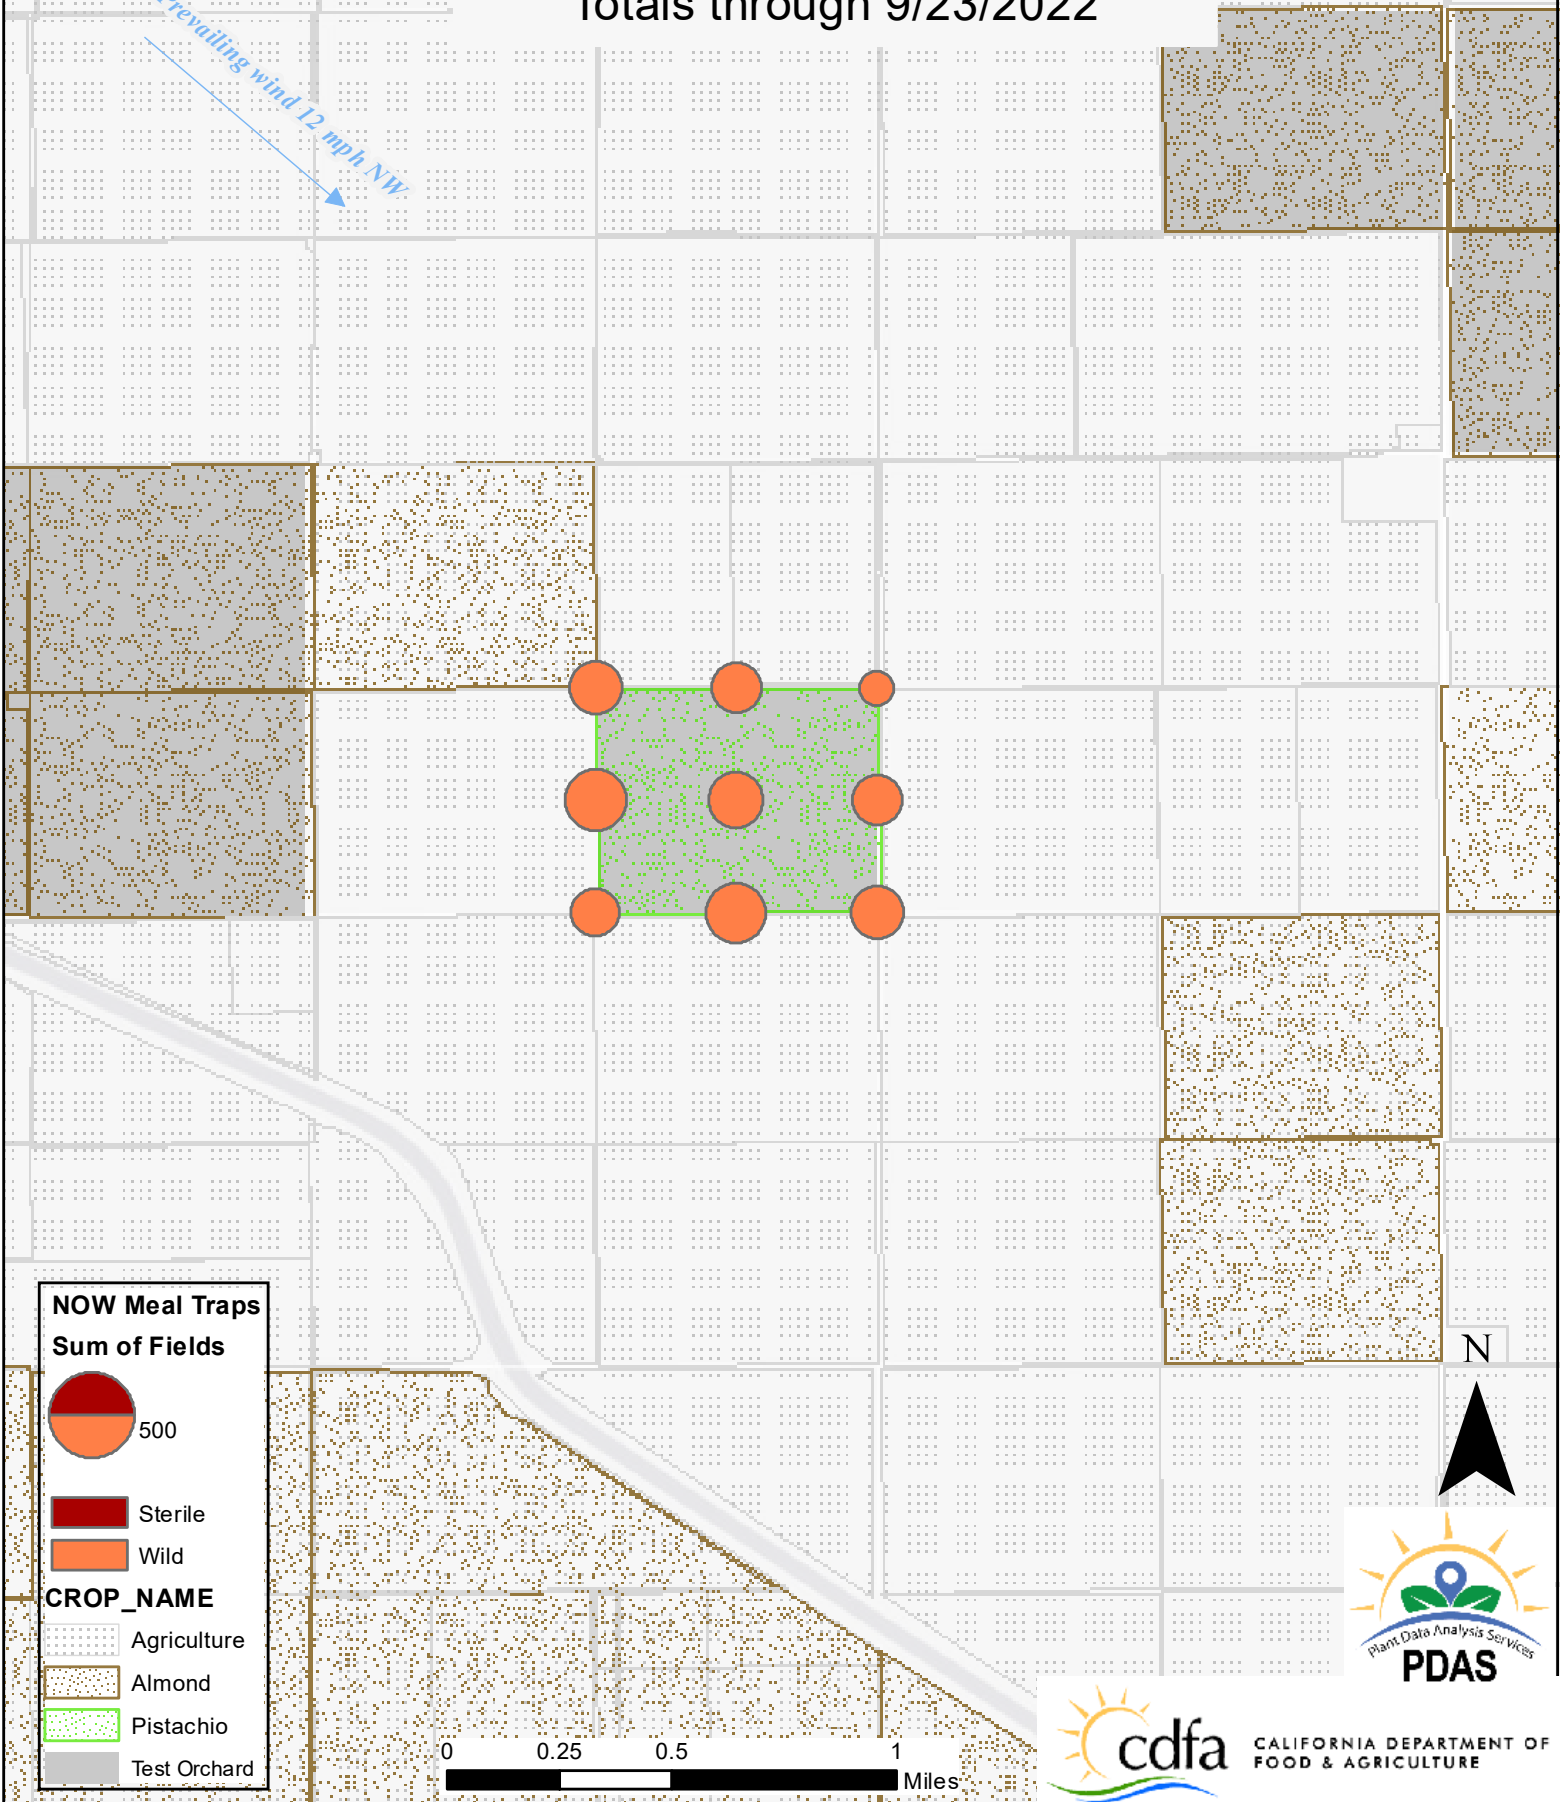

500

Sterile
 Wild

CROP_NAME

Agriculture
 Almond
 Pistachio
 Test Orchard

2022 Navel Orangeworm Trapping Meal Traps Zone 5 - Pistachio - SIT Release Totals through 9/23/2022

Prevailing wind 12 mph NW

**NOW Meal Traps
Sum of Fields**

- Sterile
- Wild

- CROP_NAME**
- Agriculture
 - Almond
 - Pistachio
 - Test Orchard

CALIFORNIA DEPARTMENT OF
FOOD & AGRICULTURE

2022 Navel Orangeworm Trapping Meal Traps Zone 6 - Pistachio - Non-Release Totals through 9/23/2022

Prevailing wind 12 mph NW

**NOW Meal Traps
Sum of Fields**

- Sterile
- Wild

CROP_NAME

- Agriculture
- Almond
- Pistachio
- Test Orchard

2022 Navel Orangeworm Trapping Meal Traps Zone 7 - Almonds - SIT Release Totals through 9/23/2022

Prevailing wind 12 mph NW

NOW Meal Traps
Sum of Fields

- Sterile
- Wild

CROP_NAME

- Agriculture
- Almond
- Pistachio
- Test Orchard

2022 Navel Orangeworm Trapping Meal Traps Zone 8 - Almonds- Non-Release Totals through 9/23/2022